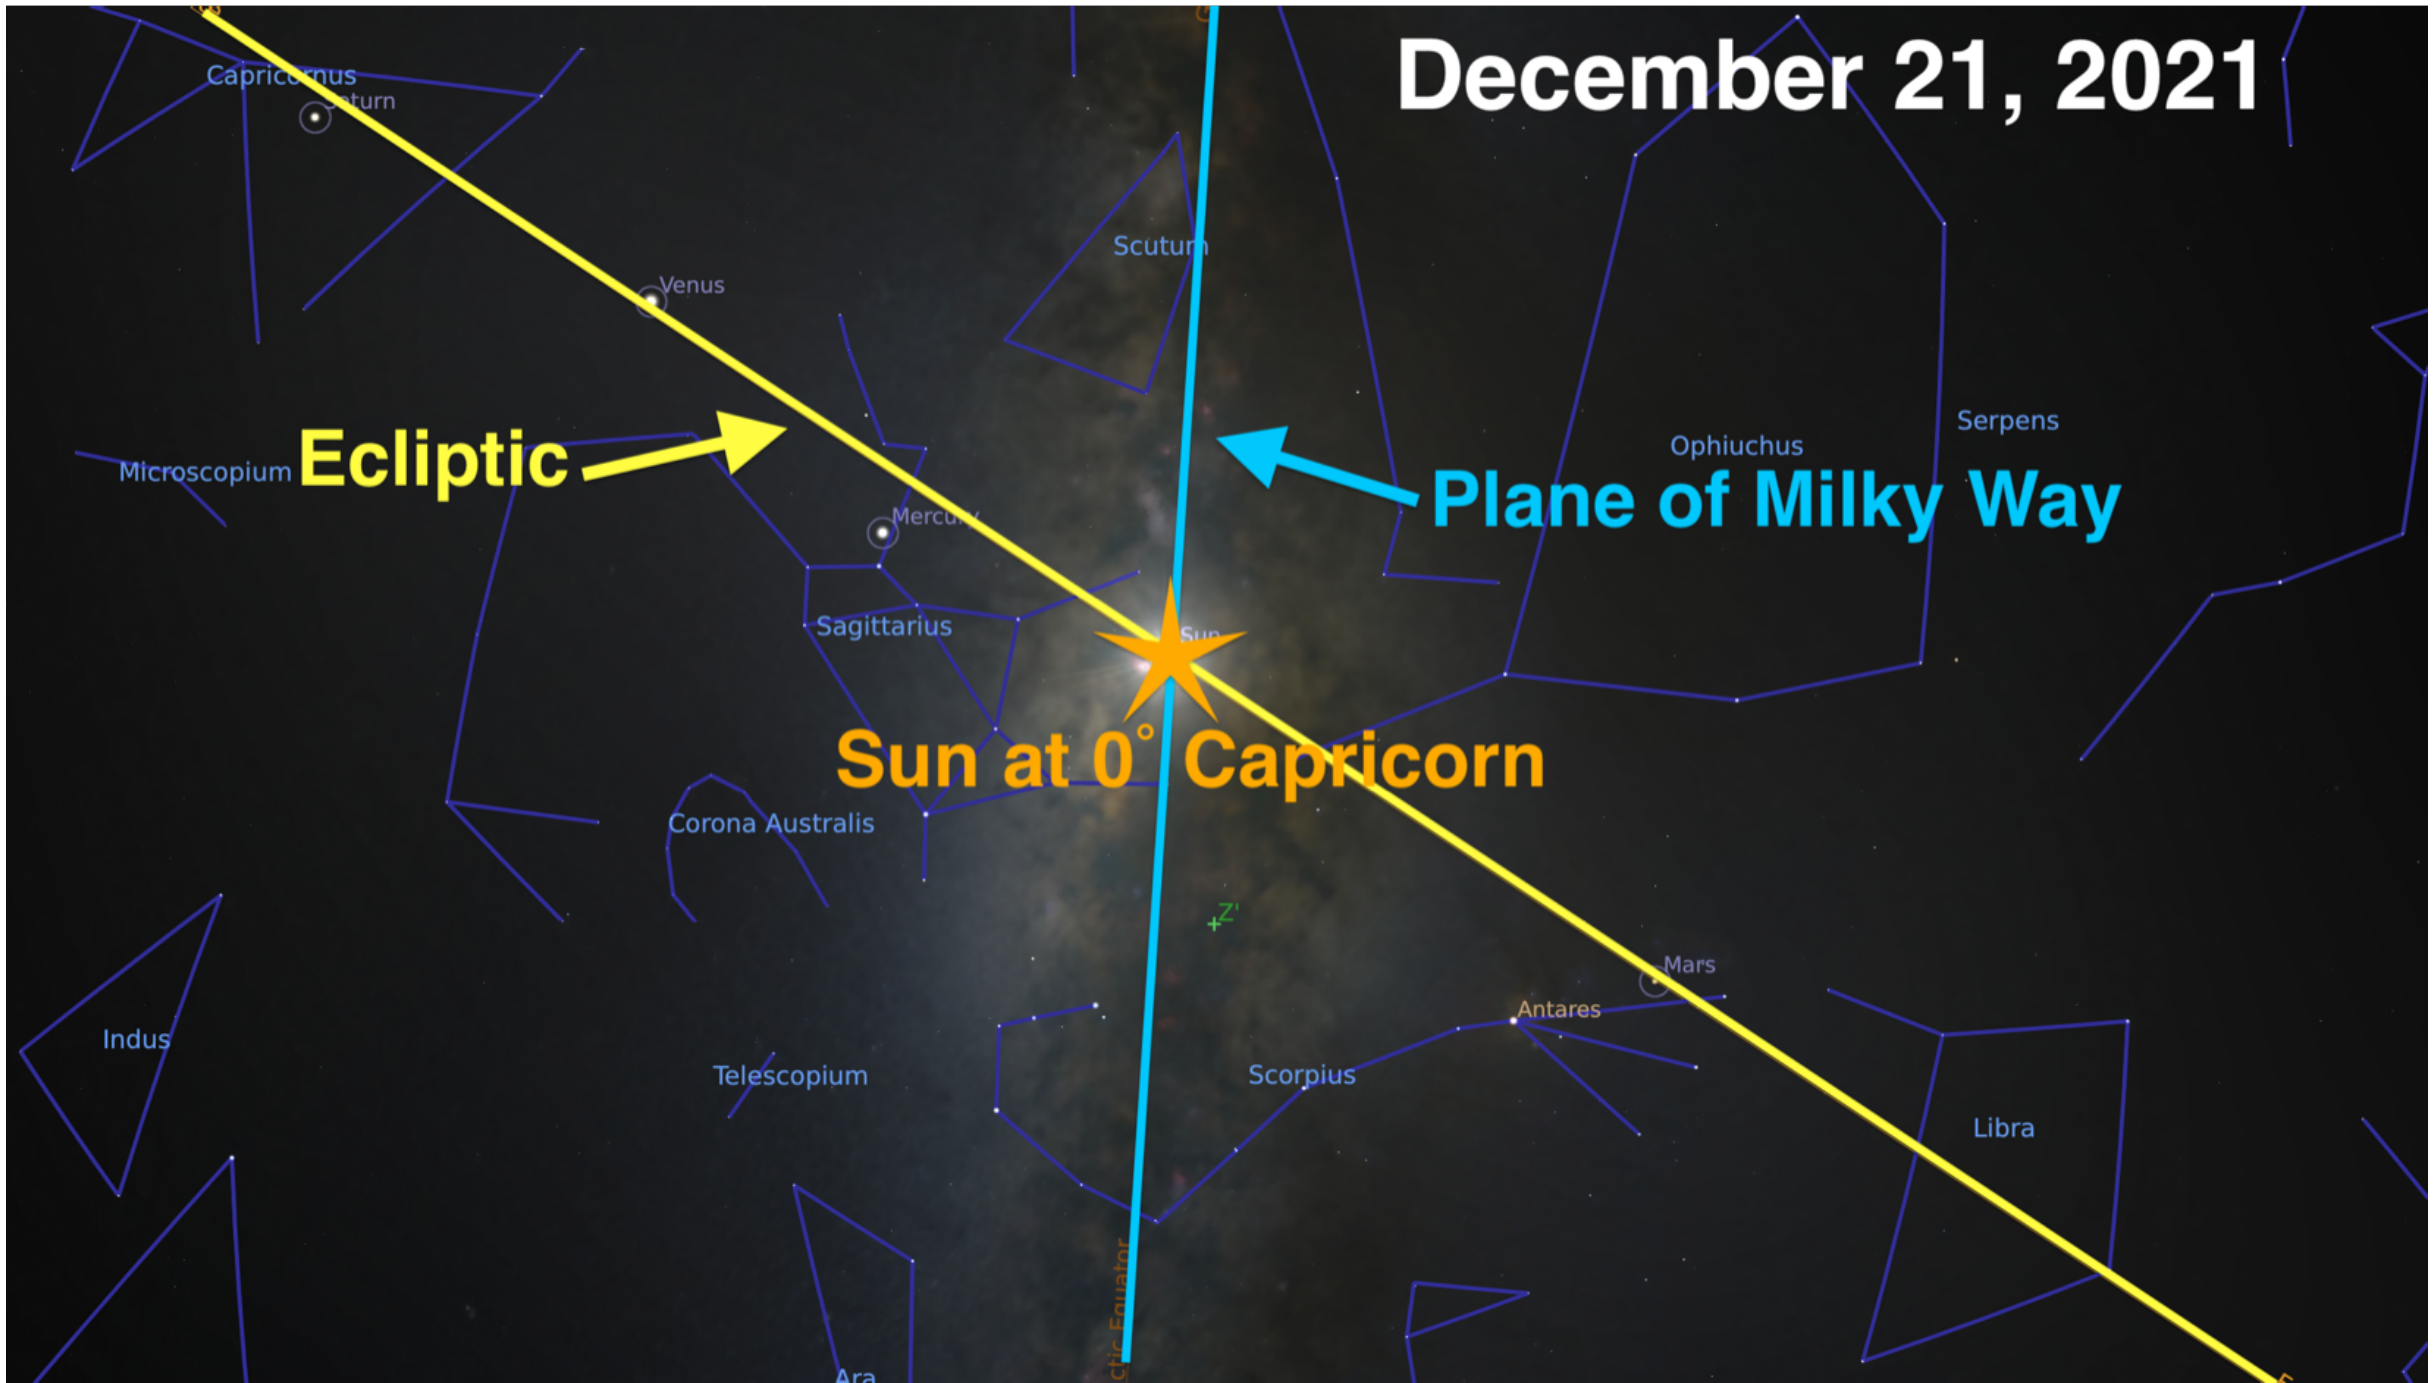

# Sun at 00°Cp00'

Event

Dec 21 2021, Tue

8:59:19 AM MST +7:00

bisbee, az

Geocentric

Tropical

Zero Aries

# December Solstice 2021!

December 21, 2021

Ecliptic

Plane of Milky Way

Sun at 0° Capricorn

# The Precessional Cycle as it relates to the Yugas

Yuga	Begins	Ends	Duration
<b>Ascending Kali Yuga (Iron Age)</b>	24676 BC	21976 BC	2700 years
Transitional Period	21976 BC	21676 BC	300 years
<b>Ascending Dwapara Yuga (Bronze Age)</b>	21676 BC	18976 BC	2700 years
Transitional Period	18976 BC	18676 BC	300 years
<b>Ascending Treta Yuga (Silver Age)</b>	18676 BC	15976 BC	2700 years
Transitional Period when Deneb is the North Star	15976 BC	15676 BC	300 years
<b>Ascending Satya Yuga (Golden Age)</b>	15676 BC	12976 BC	2700 years
Transitional Period	12976 BC	12676 BC	300 years
<b>Descending Satya Yuga (Golden Age)</b>	12676 BC	9976 BC	2700 Years
Transitional Period	9976 BC	9676 BC	300 years
<b>Descending Treta Yuga (Silver Age)</b>	9676 BC	6976 BC	2700 years
Transitional Period	6976 BC	6676 BC	300 years
<b>Descending Dwapara Yuga (Bronze Age)</b>	<b>6676 BC</b>	3976 BC	2700 years
Transitional Period	3976 BC	3676 BC	300 years
<b>Descending Kali Yuga (Iron Age)</b>	3676 BC	976 BC	2700 years
Transitional Period	976 BC	676 BC	300 years
<b>Ascending Kali Yuga (Iron Age)</b>	676 BC	<b>2025 CE</b>	2700 Years
Transitional Period	2025 CE	2325 CE	300 years
<b>Ascending Dwapara Yuga (Bronze Age)</b>	2325 CD	5025 CE	2700 years
Transitional Period	5025 CE	5325 CE	300 years

## Seasonal Star Alignments within the Yugas

Vega was North Star 13,000 BC - 11,000 BC

Deneb and Milky Way pointed North 16,500 BC - 14,500 BC

Castor and Pollux at the Vernal Equinox 8490 BC

Capella/Betelgeuse/Rigel determined the Vernal Equinox 6315 BC