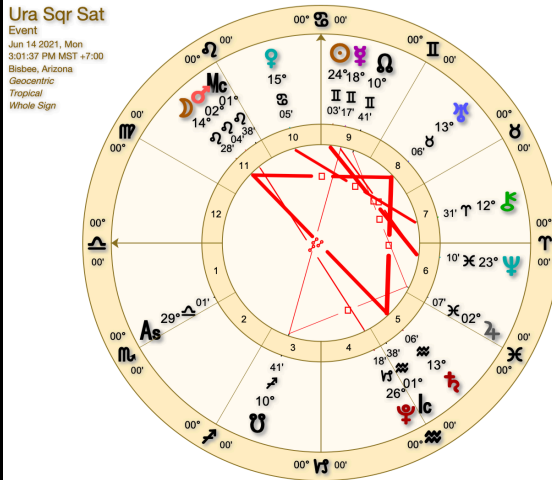

# The Continued Influence of Saturn Square Uranus

**After three exact squares in 2021, 2022 features a reprise as Saturn and Uranus reach about as near to an exact square as you can have without perfecting.**

# Jupiter and Saturn in Aquarius Square Uranus in Taurus

<b>Dec 21 2020</b>	Jupiter	00°Aq29' D	conjunct	Saturn	00°Aq29' D
<b>Jan 17 2021</b>	Jupiter	06°Aq43' D	square	Uranus	06°Ta43' D
<b>Feb 17 2021</b>	Saturn	07°Aq13' D	square	Uranus	07°Ta13' D
<b>Jun 14 2021</b>	Saturn	13°Aq06' R	square	Uranus	13°Ta06' D
<b>Dec 24 2021</b>	Saturn	11°Aq05' D	square	Uranus	11°Ta05' R

# Saturn Uranus Squares in 2021

February 17

June 14

December 24

**Saturn in Aquarius 1932, 1962, 1991 and March 2020**

**Uranus in Taurus 1934 to 1942**

**Saturn and Uranus are conjunct about every 45 years**

**May 3, 1942 Saturn and Uranus were at 29 Taurus 15**

**In 1988 Feb 13 (29 Sag 55), June 26 (28 Sag 49) and Oct 18 (27 Sag 48)  
the 10 degree orb was mainly in Capricorn with Neptune**

**2032 June 28 (28 Gemini 01) the 10 degree orb is mainly in Cancer**