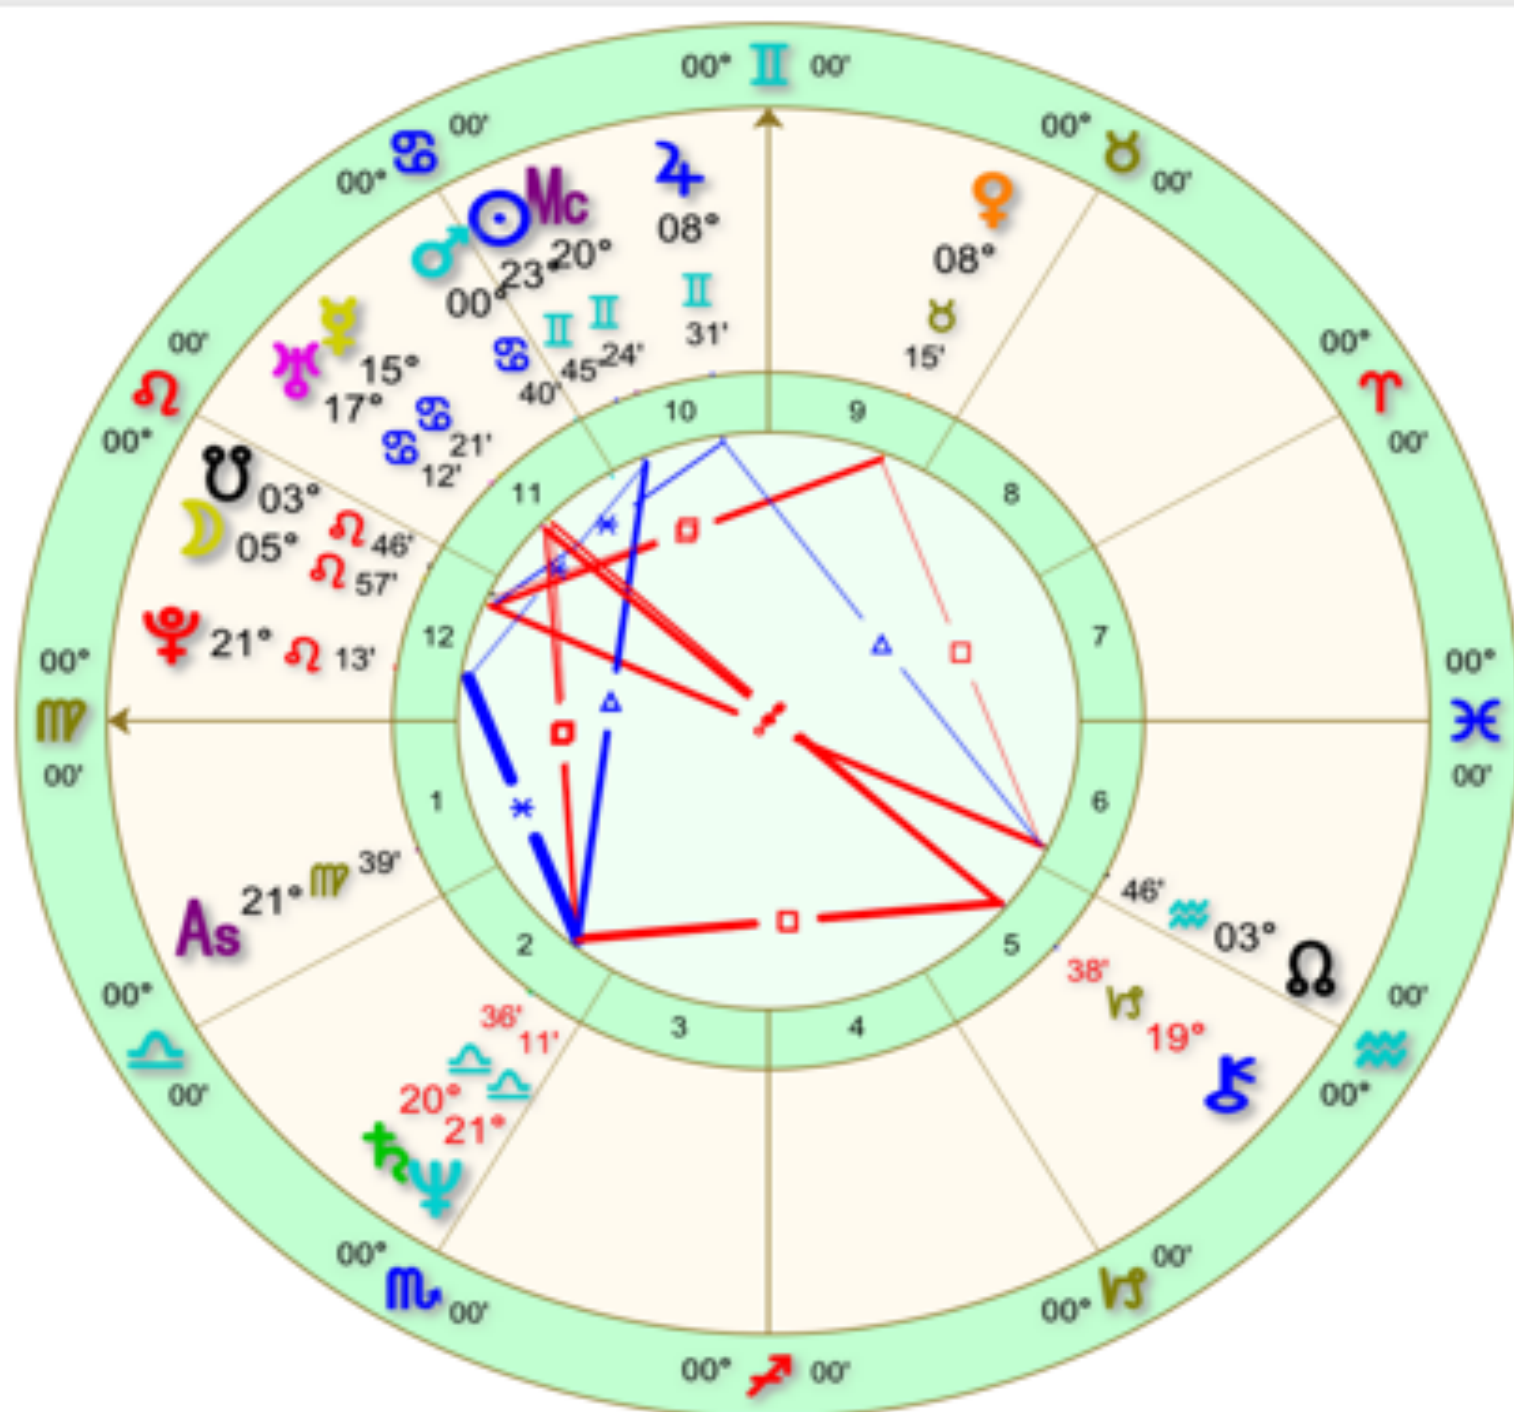

**Uranus conjunct Venus**

**Jupiter conjunct Chiron**

**North Node on Sun**  
By end of year

# MORE Interesting Charts

Saturn and Jupiter  
in Aquarius  
To Chiron in 2021  
Neptune in 2022  
North Node in 2023

Uranus in Taurus  
stations R Square  
Chiron in 2021