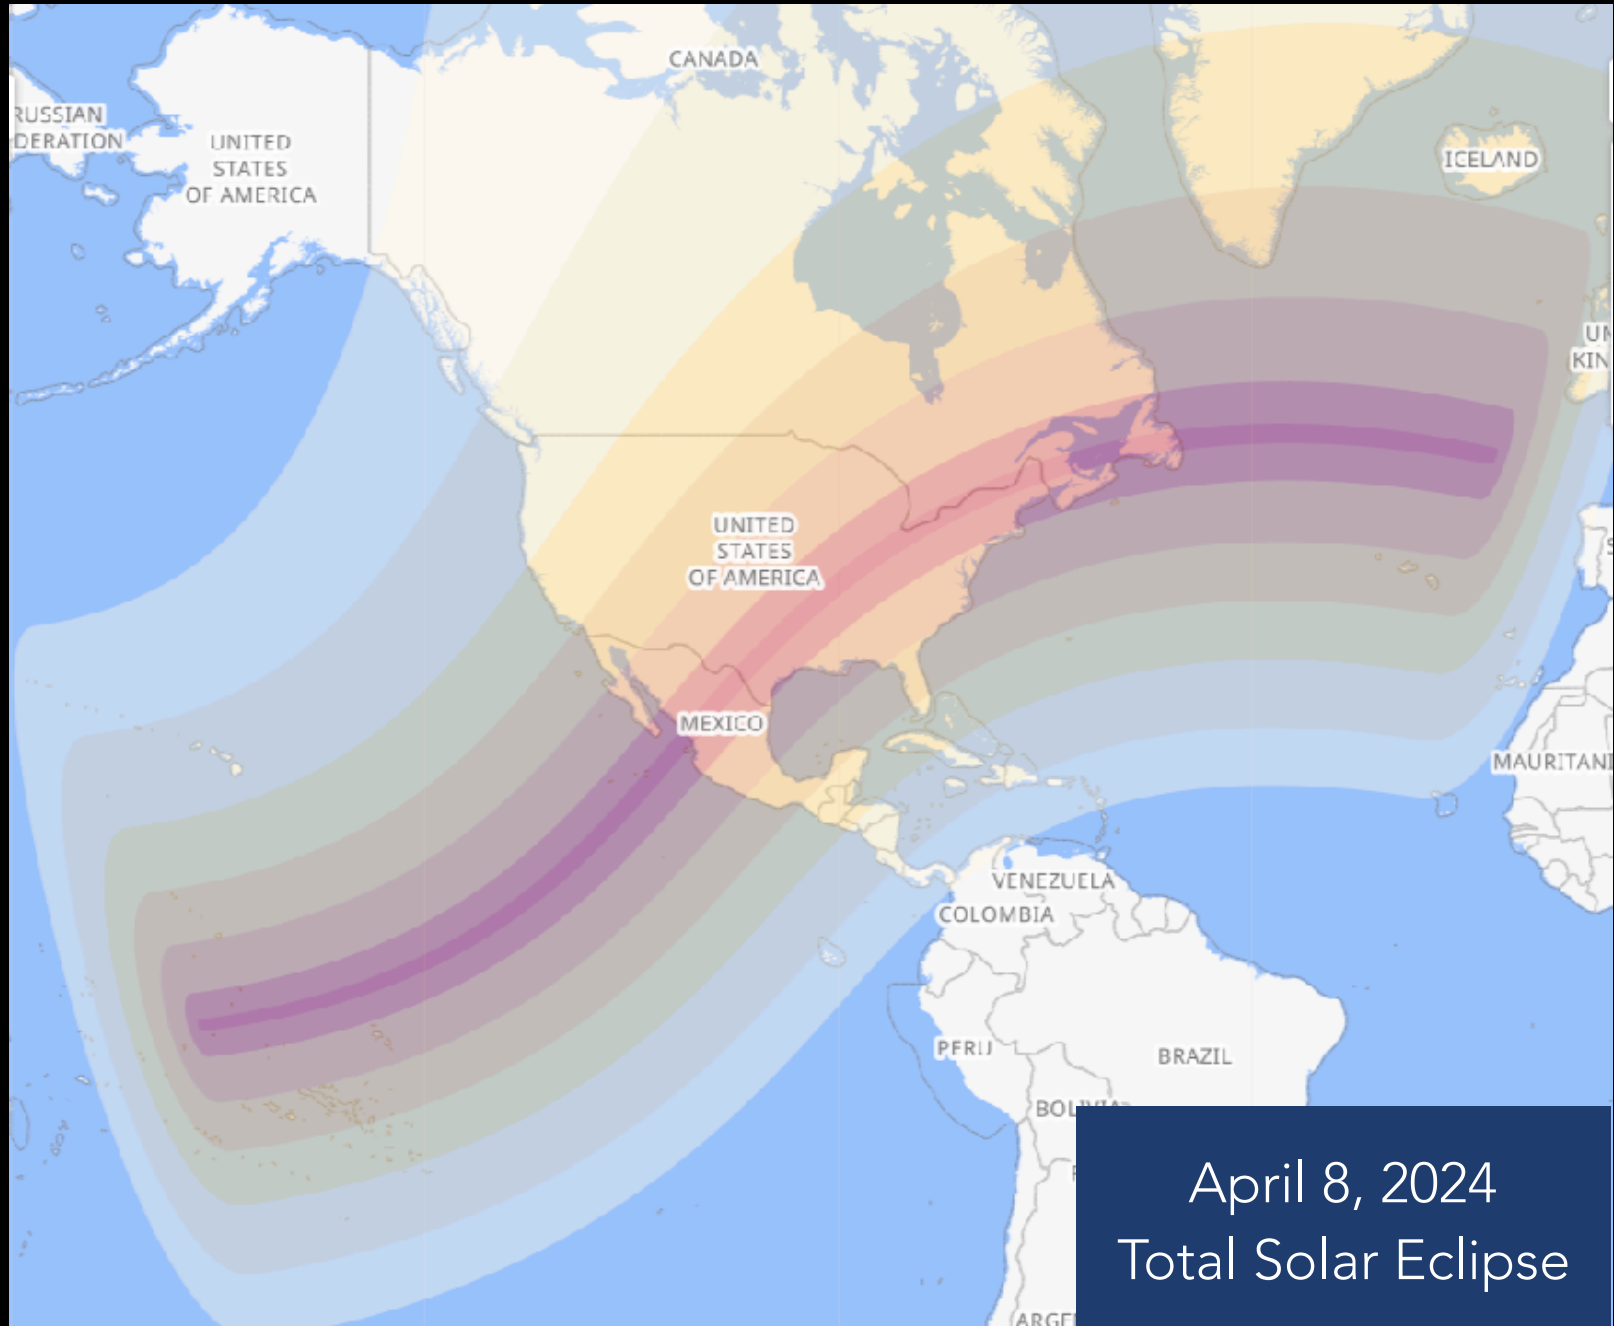

April 8, 2024
Total Solar Eclipse