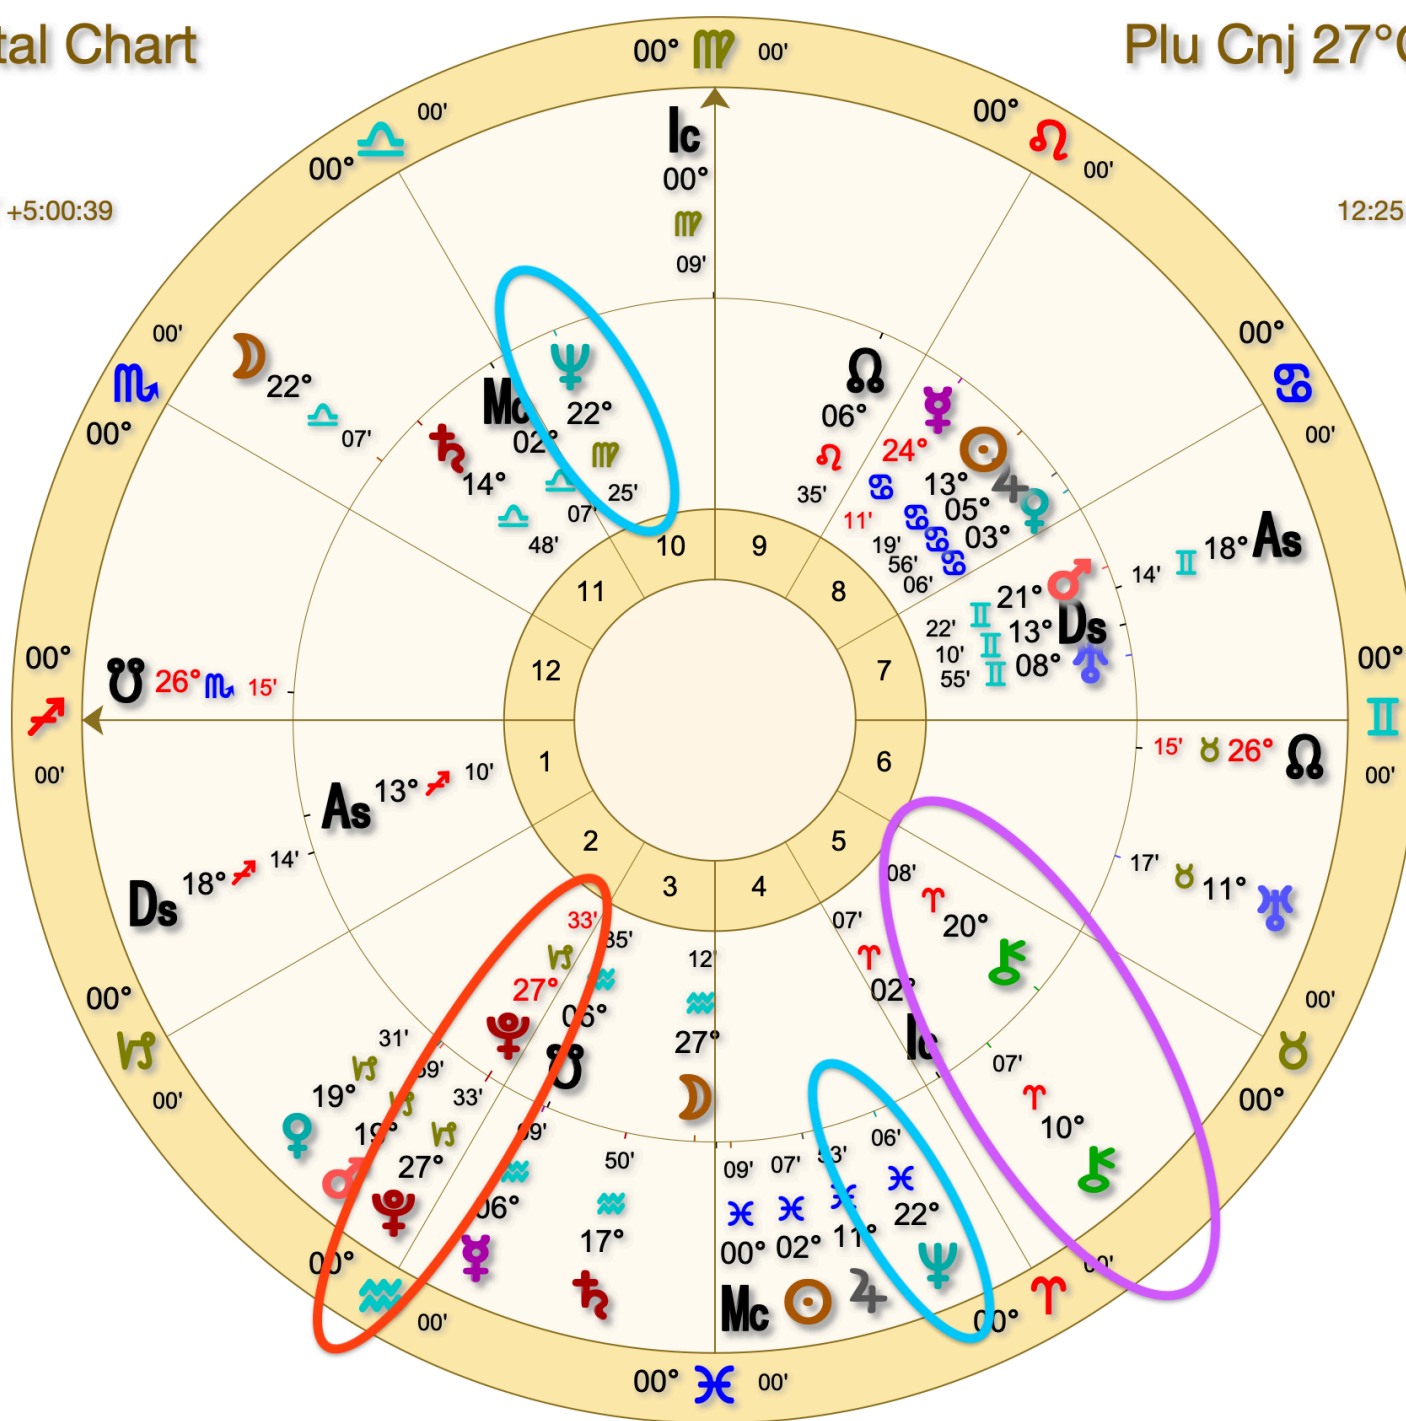

USA Natal Chart

Natal
Inner Ring
Jul 4 1776, Thu
5:13:55 PM LMT +5:00:39
philadelphia, pa
Geocentric
Tropical
Whole Sign

Plu Cnj 27° Cp33'08''

Event
Outer Ring
Feb 20 2022, Sun
12:25:50 PM MST +7:00
bisbee, az
Geocentric
Tropical
Whole Sign