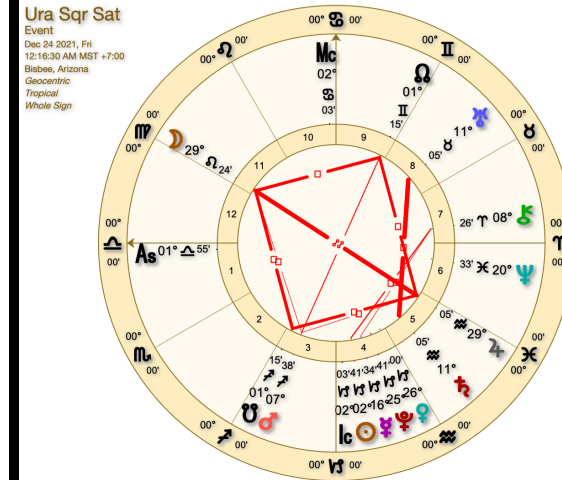

# The Continued Influence of Saturn Square Uranus

**After three exact squares in 2021, 2022 features a reprise as Saturn and Uranus reach about as near to an exact square as you can have without perfecting.**

# Jupiter and Saturn in Aquarius Square Uranus in Taurus

<b>Dec 21 2020</b>	Jupiter	00°Aq29' D	conjunct	Saturn	00°Aq29' D
<b>Jan 17 2021</b>	Jupiter	06°Aq43' D	square	Uranus	06°Ta43' D
<b>Feb 17 2021</b>	Saturn	07°Aq13' D	square	Uranus	07°Ta13' D
<b>Jun 14 2021</b>	Saturn	13°Aq06' R	square	Uranus	13°Ta06' D
<b>Dec 24 2021</b>	Saturn	11°Aq05' D	square	Uranus	11°Ta05' R

# Saturn Uranus Squares in 2021

February 17

June 14

December 24

**Saturn in Aquarius 1932, 1962, 1991 and March 2020**

**Uranus in Taurus 1934 to 1942**

**Saturn and Uranus are conjunct about every 45 years**

**May 3, 1942 Saturn and Uranus were at 29 Taurus 15**

**In 1988 Feb 13 (29 Sag 55), June 26 (28 Sag 49) and Oct 18 (27 Sag 48)  
the 10 degree orb was mainly in Capricorn with Neptune**

**2032 June 28 (28 Gemini 01) the 10 degree orb is mainly in Cancer**