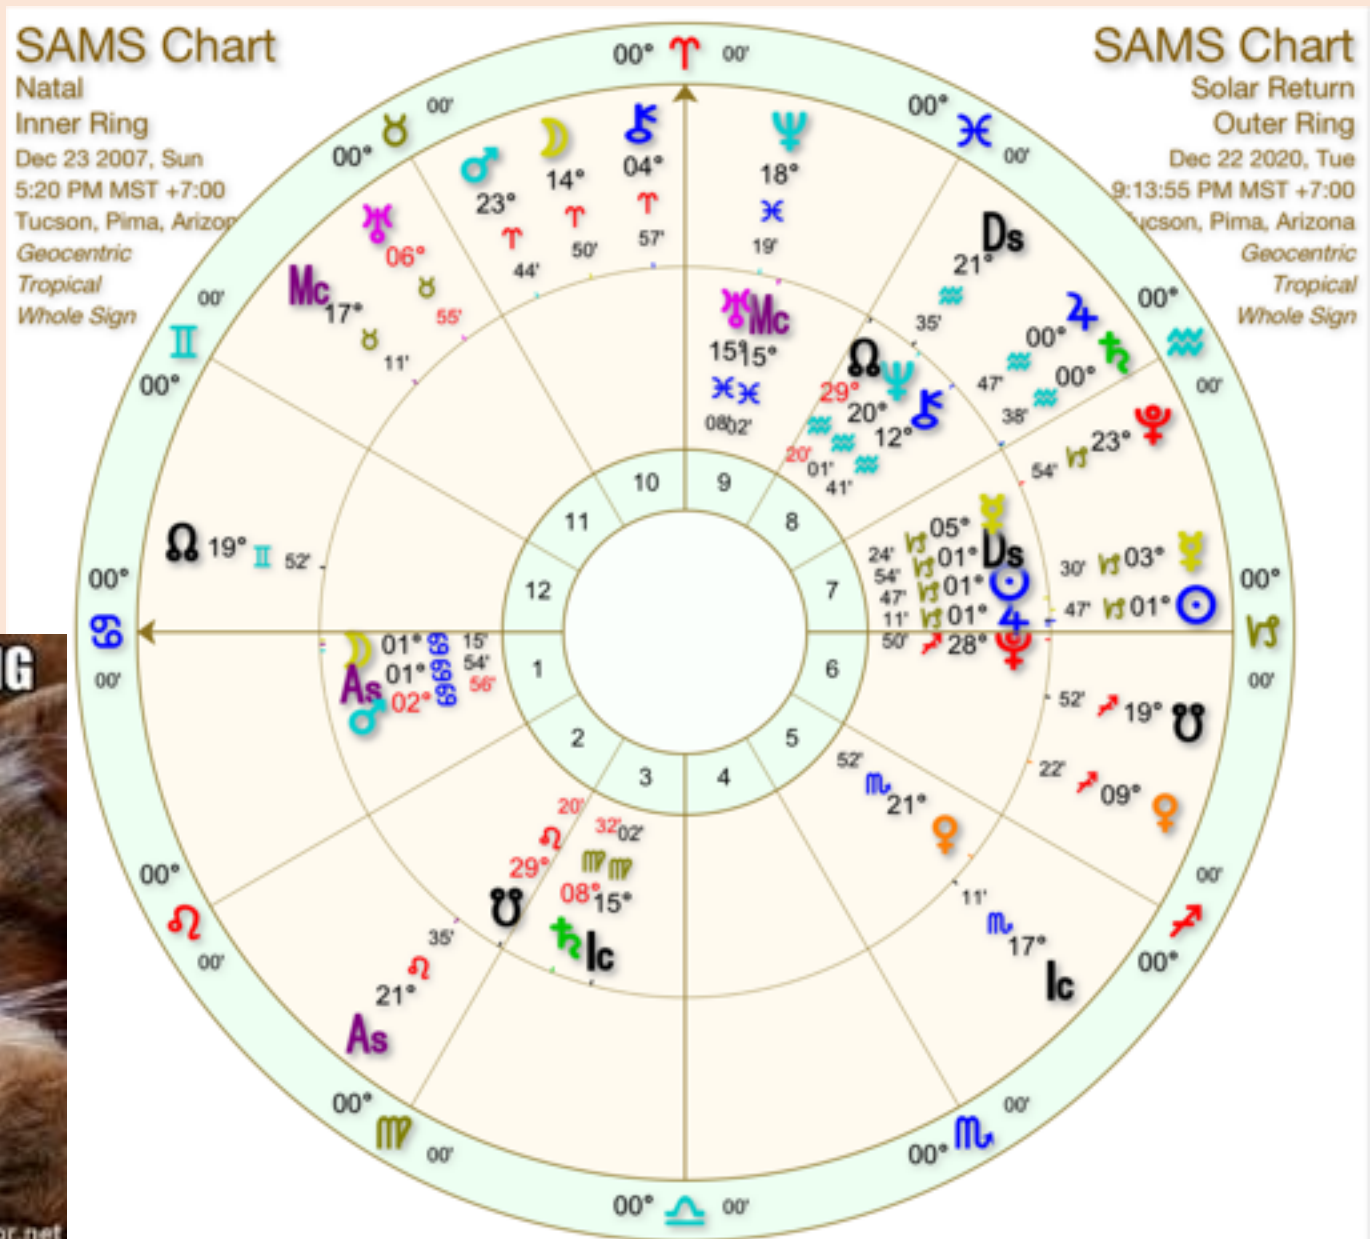

**Uranus conjunct Venus**

**Jupiter conjunct Chiron**

**North Node on Sun**  
By end of year

# MORE Interesting Charts

Saturn and Jupiter  
in Aquarius  
To Chiron in 2021  
Neptune in 2022  
North Node in 2023

Uranus in Taurus  
stations R Square  
Chiron in 2021