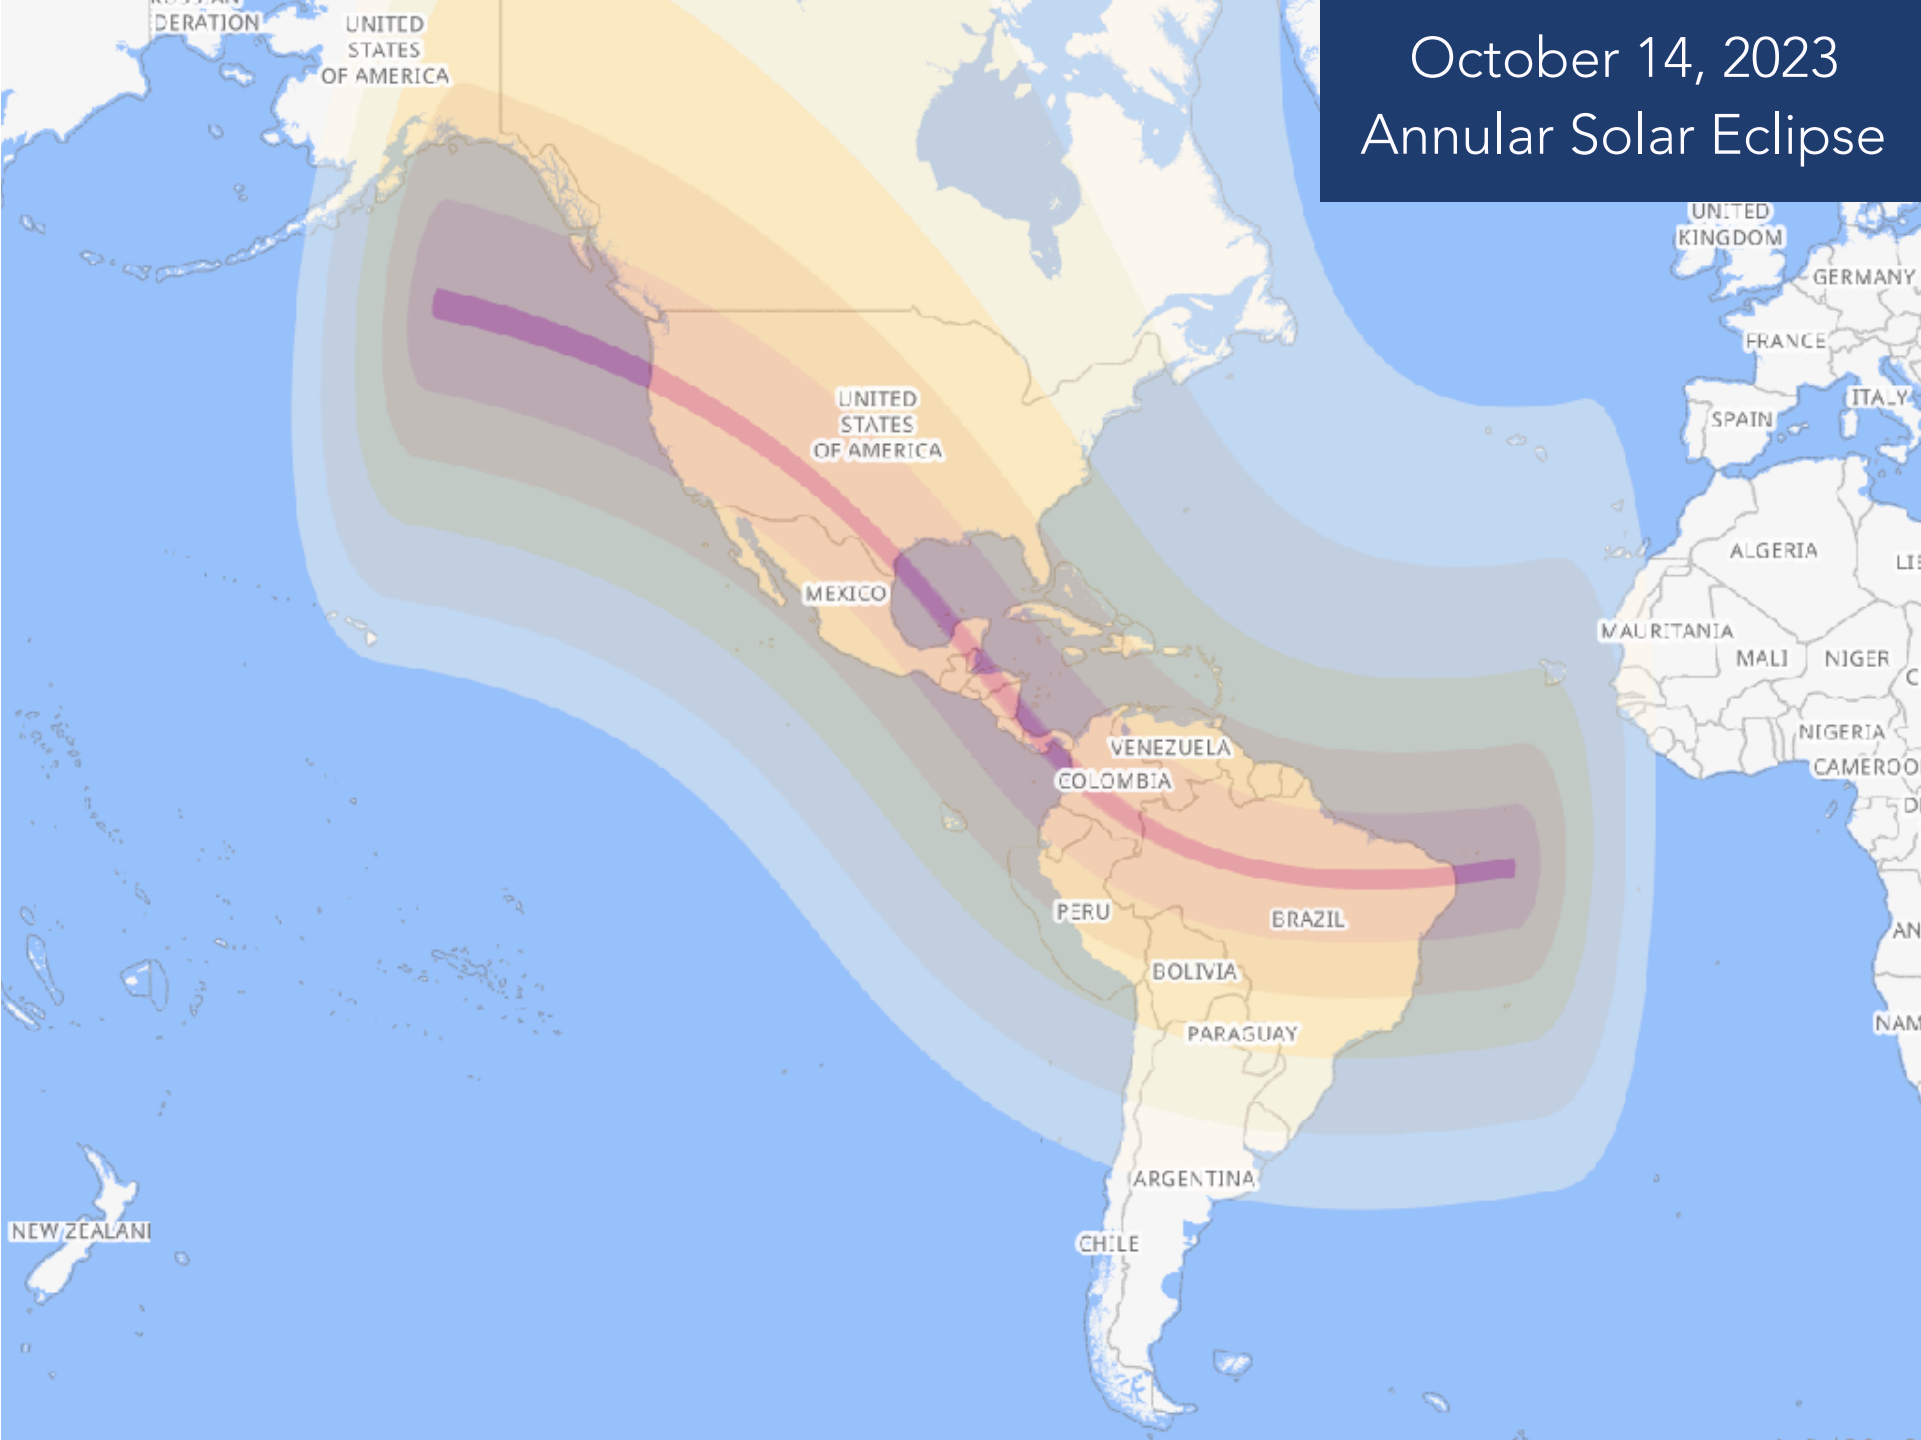

October 14, 2023 Annular Solar Eclipse