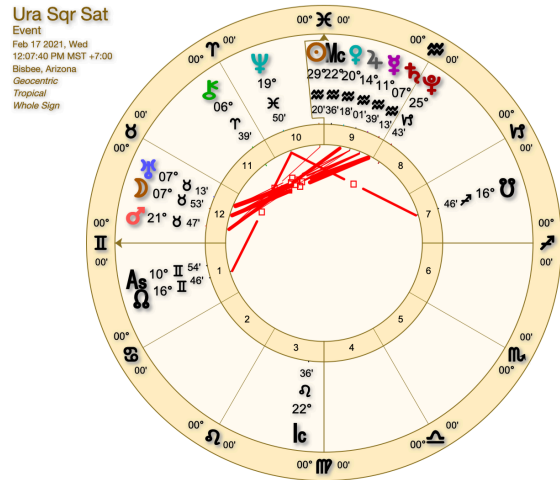

**2017:** The 6th great mass extinction is confirmed by various studies

**December 2017:** Saturn enters Capricorn

**May 15, 2018:** Uranus entered Taurus

**December 2019:** Jupiter enters Capricorn

**March 2020:** Mars/Jupiter/Saturn/Pluto aligned in Capricorn with Jupiter Saturn and Pluto in close alignment most of the year

# The Continued Influence of Saturn Square Uranus

**After three exact squares in 2021, 2022 features a reprise as Saturn and Uranus reach about as near to an exact square as you can have without perfecting.**

# Jupiter and Saturn in Aquarius Square Uranus in Taurus

<b>Dec 21 2020</b>	Jupiter	00°Aq29' D	conjunct	Saturn	00°Aq29' D
<b>Jan 17 2021</b>	Jupiter	06°Aq43' D	square	Uranus	06°Ta43' D
<b>Feb 17 2021</b>	Saturn	07°Aq13' D	square	Uranus	07°Ta13' D
<b>Jun 14 2021</b>	Saturn	13°Aq06' R	square	Uranus	13°Ta06' D
<b>Dec 24 2021</b>	Saturn	11°Aq05' D	square	Uranus	11°Ta05' R

# Saturn Uranus Squares in 2021

February 17

June 14

December 24

**Saturn in Aquarius 1932, 1962, 1991 and March 2020**

**Uranus in Taurus 1934 to 1942**

**Saturn and Uranus are conjunct about every 45 years**