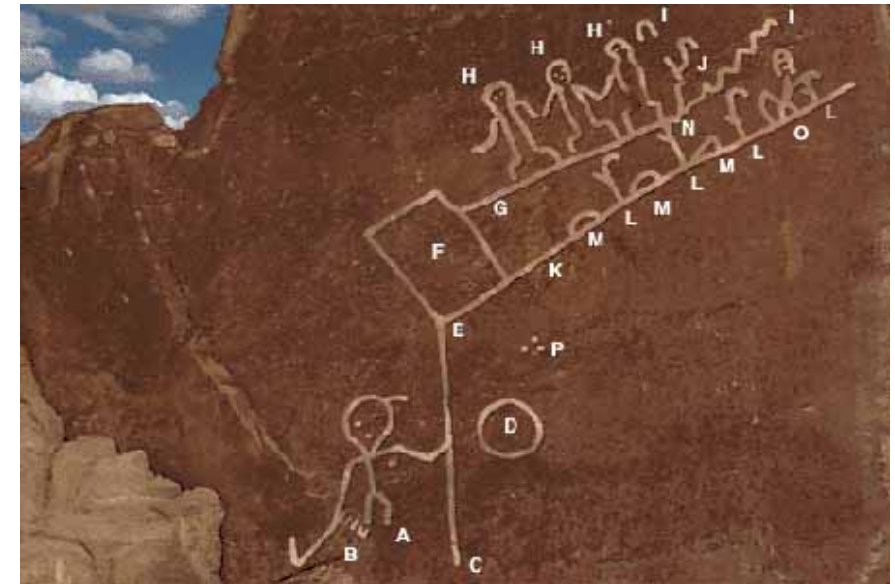

Hopi Prophecy

Shared here is a short outtake from the Hopi prophetic material:

“Those who return to the ways given to us in the original teachings and live a natural way of life will not be touched by the coming of the Purifier.

They will survive and build a new world.

Only in the ancient teachings will they have the ability to understand

the messages to be found. It is important to understand these messages will be found upon every living thing, even within our bodies, even within a drop of blood.

Many will appear to have lost their souls in the final days.

So intense will be the nature of these changes that those who are weak

in spirit will go insane, for we are nothing without spirit.

Only those who return to the values of the old ways will be able to find peace of mind. For in the Earth they will find relief from the madness that will be around us. Many people of this time will be empty in spirit for they will have no Sampacu, no life force in their eyes.”