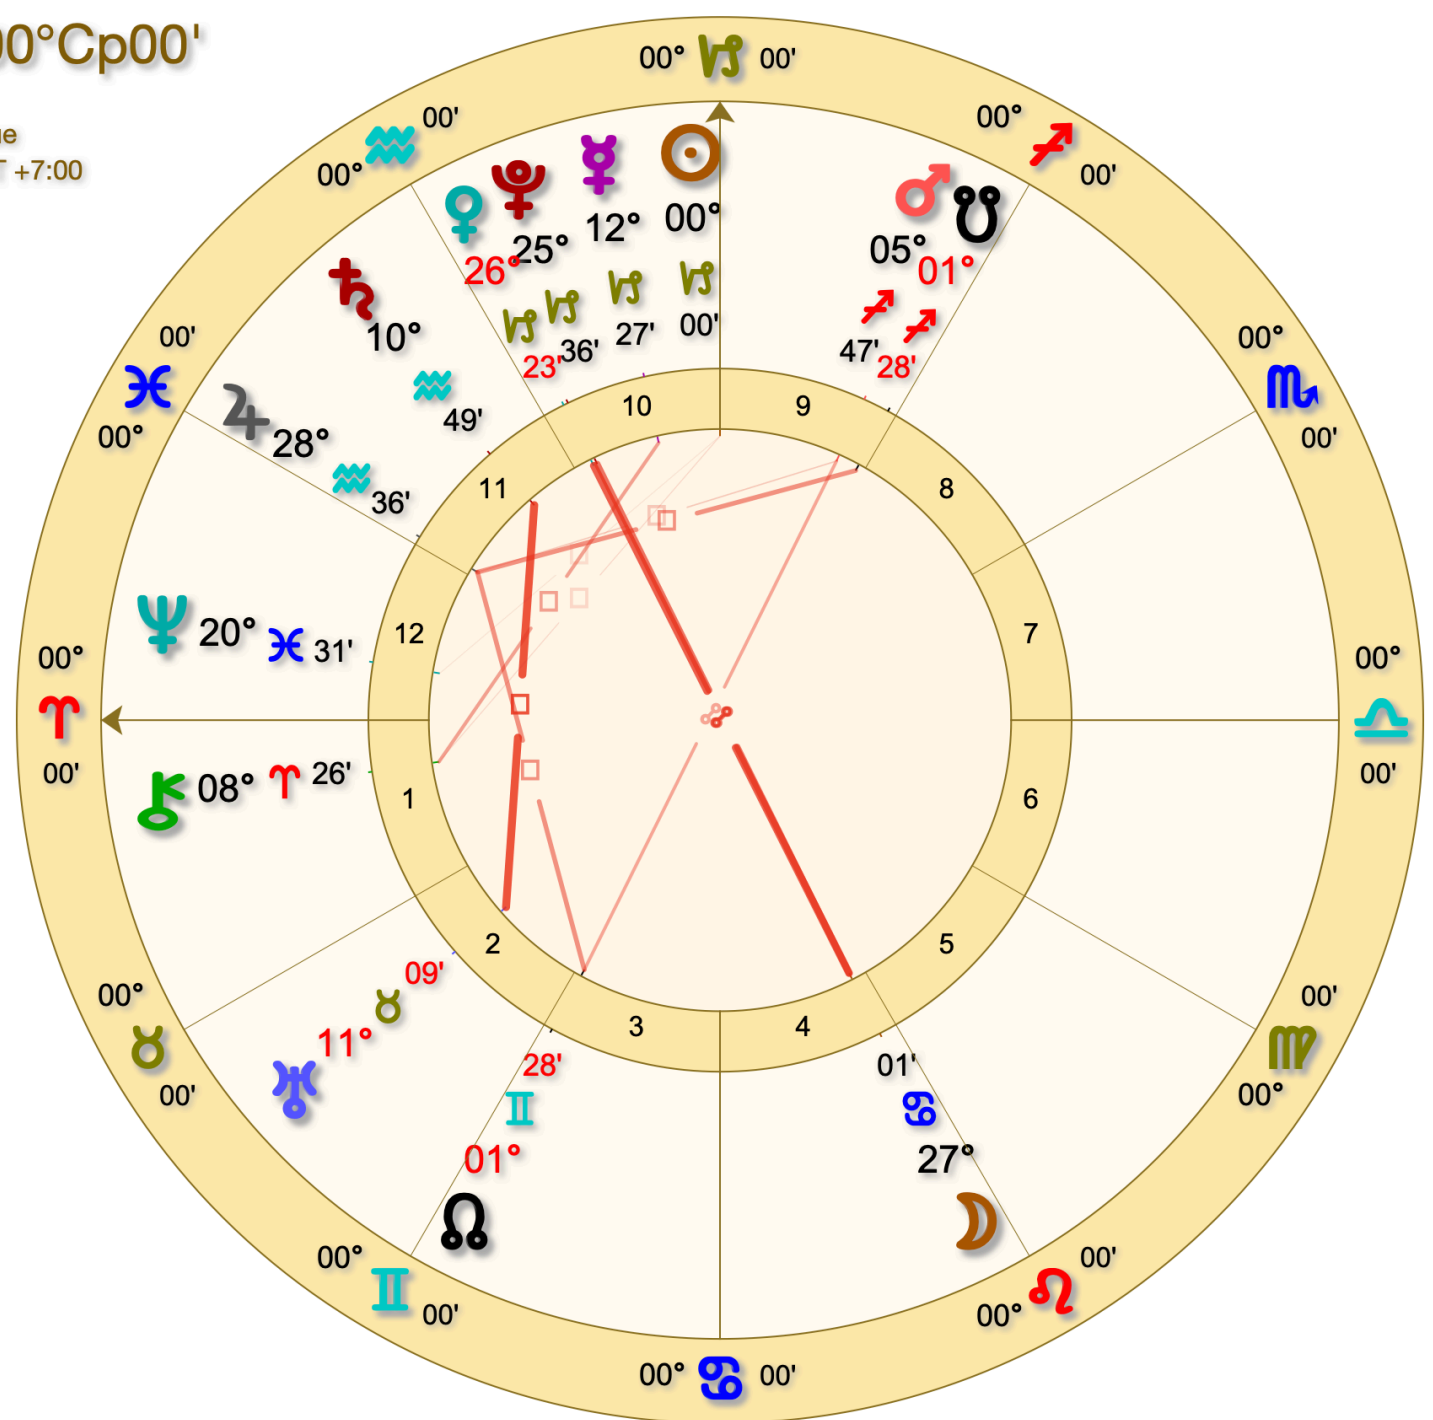

# Sun at 00°Cp00'

Event

Dec 21 2021, Tue

8:59:19 AM MST +7:00

bisbee, az

Geocentric

Tropical

Zero Aries

# December Solstice 2021!

December 21, 2021

Ecliptic

Plane of Milky Way

Sun at 0° Capricorn

# The Precessional Cycle as it relates to the Yugas

Yuga	Begins	Ends	Duration
<b>Ascending Kali Yuga (Iron Age)</b>	24676 BC	21976 BC	2700 years
Transitional Period	21976 BC	21676 BC	300 years
<b>Ascending Dwapara Yuga (Bronze Age)</b>	21676 BC	18976 BC	2700 years
Transitional Period	18976 BC	18676 BC	300 years
<b>Ascending Treta Yuga (Silver Age)</b>	18676 BC	15976 BC	2700 years
Transitional Period when Deneb is the North Star	15976 BC	15676 BC	300 years
<b>Ascending Satya Yuga (Golden Age)</b>	15676 BC	12976 BC	2700 years
Transitional Period	12976 BC	12676 BC	300 years
<b>Descending Satya Yuga (Golden Age)</b>	12676 BC	9976 BC	2700 Years
Transitional Period	9976 BC	9676 BC	300 years
<b>Descending Treta Yuga (Silver Age)</b>	9676 BC	6976 BC	2700 years
Transitional Period	6976 BC	6676 BC	300 years
<b>Descending Dwapara Yuga (Bronze Age)</b>	<b>6676 BC</b>	3976 BC	2700 years
Transitional Period	3976 BC	3676 BC	300 years
<b>Descending Kali Yuga (Iron Age)</b>	3676 BC	976 BC	2700 years
Transitional Period	976 BC	676 BC	300 years
<b>Ascending Kali Yuga (Iron Age)</b>	676 BC	<b>2025 CE</b>	2700 Years
Transitional Period	2025 CE	2325 CE	300 years
<b>Ascending Dwapara Yuga (Bronze Age)</b>	2325 CD	5025 CE	2700 years
Transitional Period	5025 CE	5325 CE	300 years

## Seasonal Star Alignments within the Yugas

Vega was North Star 13,000 BC - 11,000 BC

Deneb and Milky Way pointed North 16,500 BC - 14,500 BC

Castor and Pollux at the Vernal Equinox 8490 BC

Capella/Betelgeuse/Rigel determined the Vernal Equinox 6315 BC