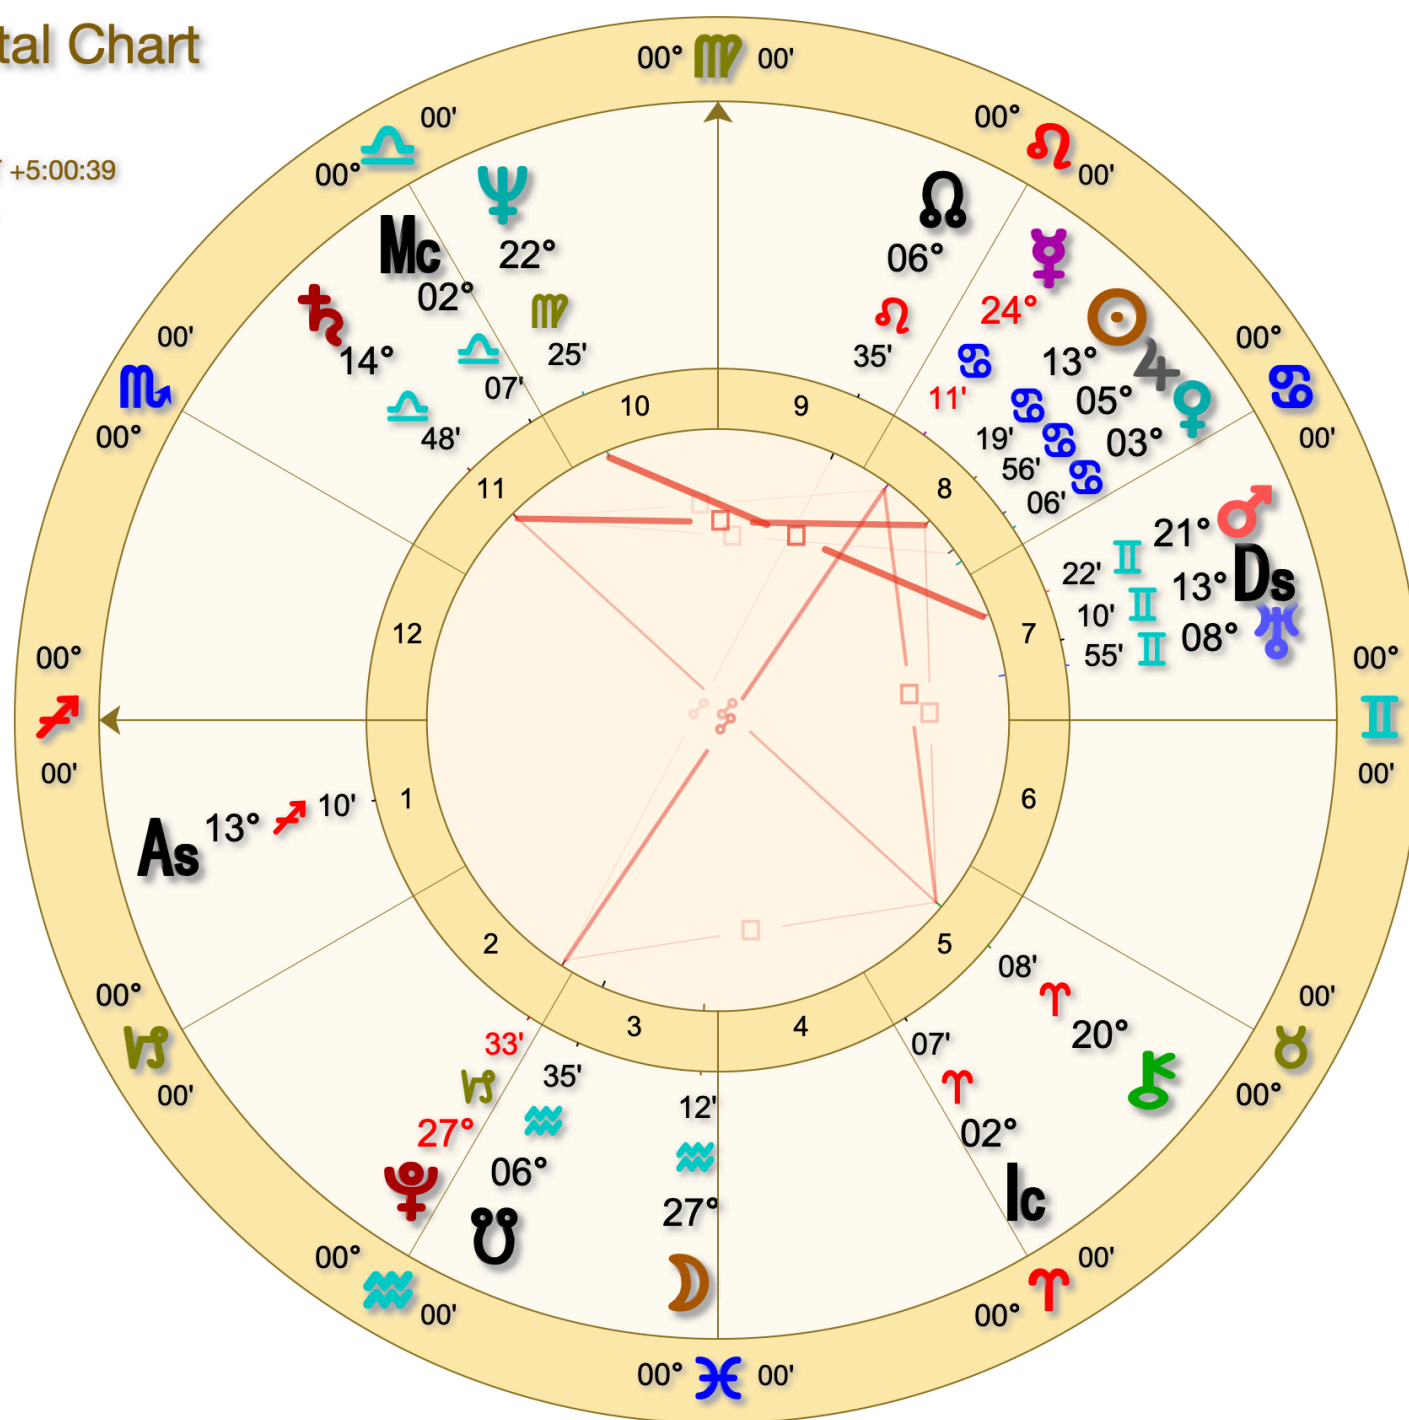

USA Natal Chart

Natal

Jul 4 1776, Thu
5:13:55 PM LMT +5:00:39
philadelphia, pa
Geocentric
Tropical
Whole Sign