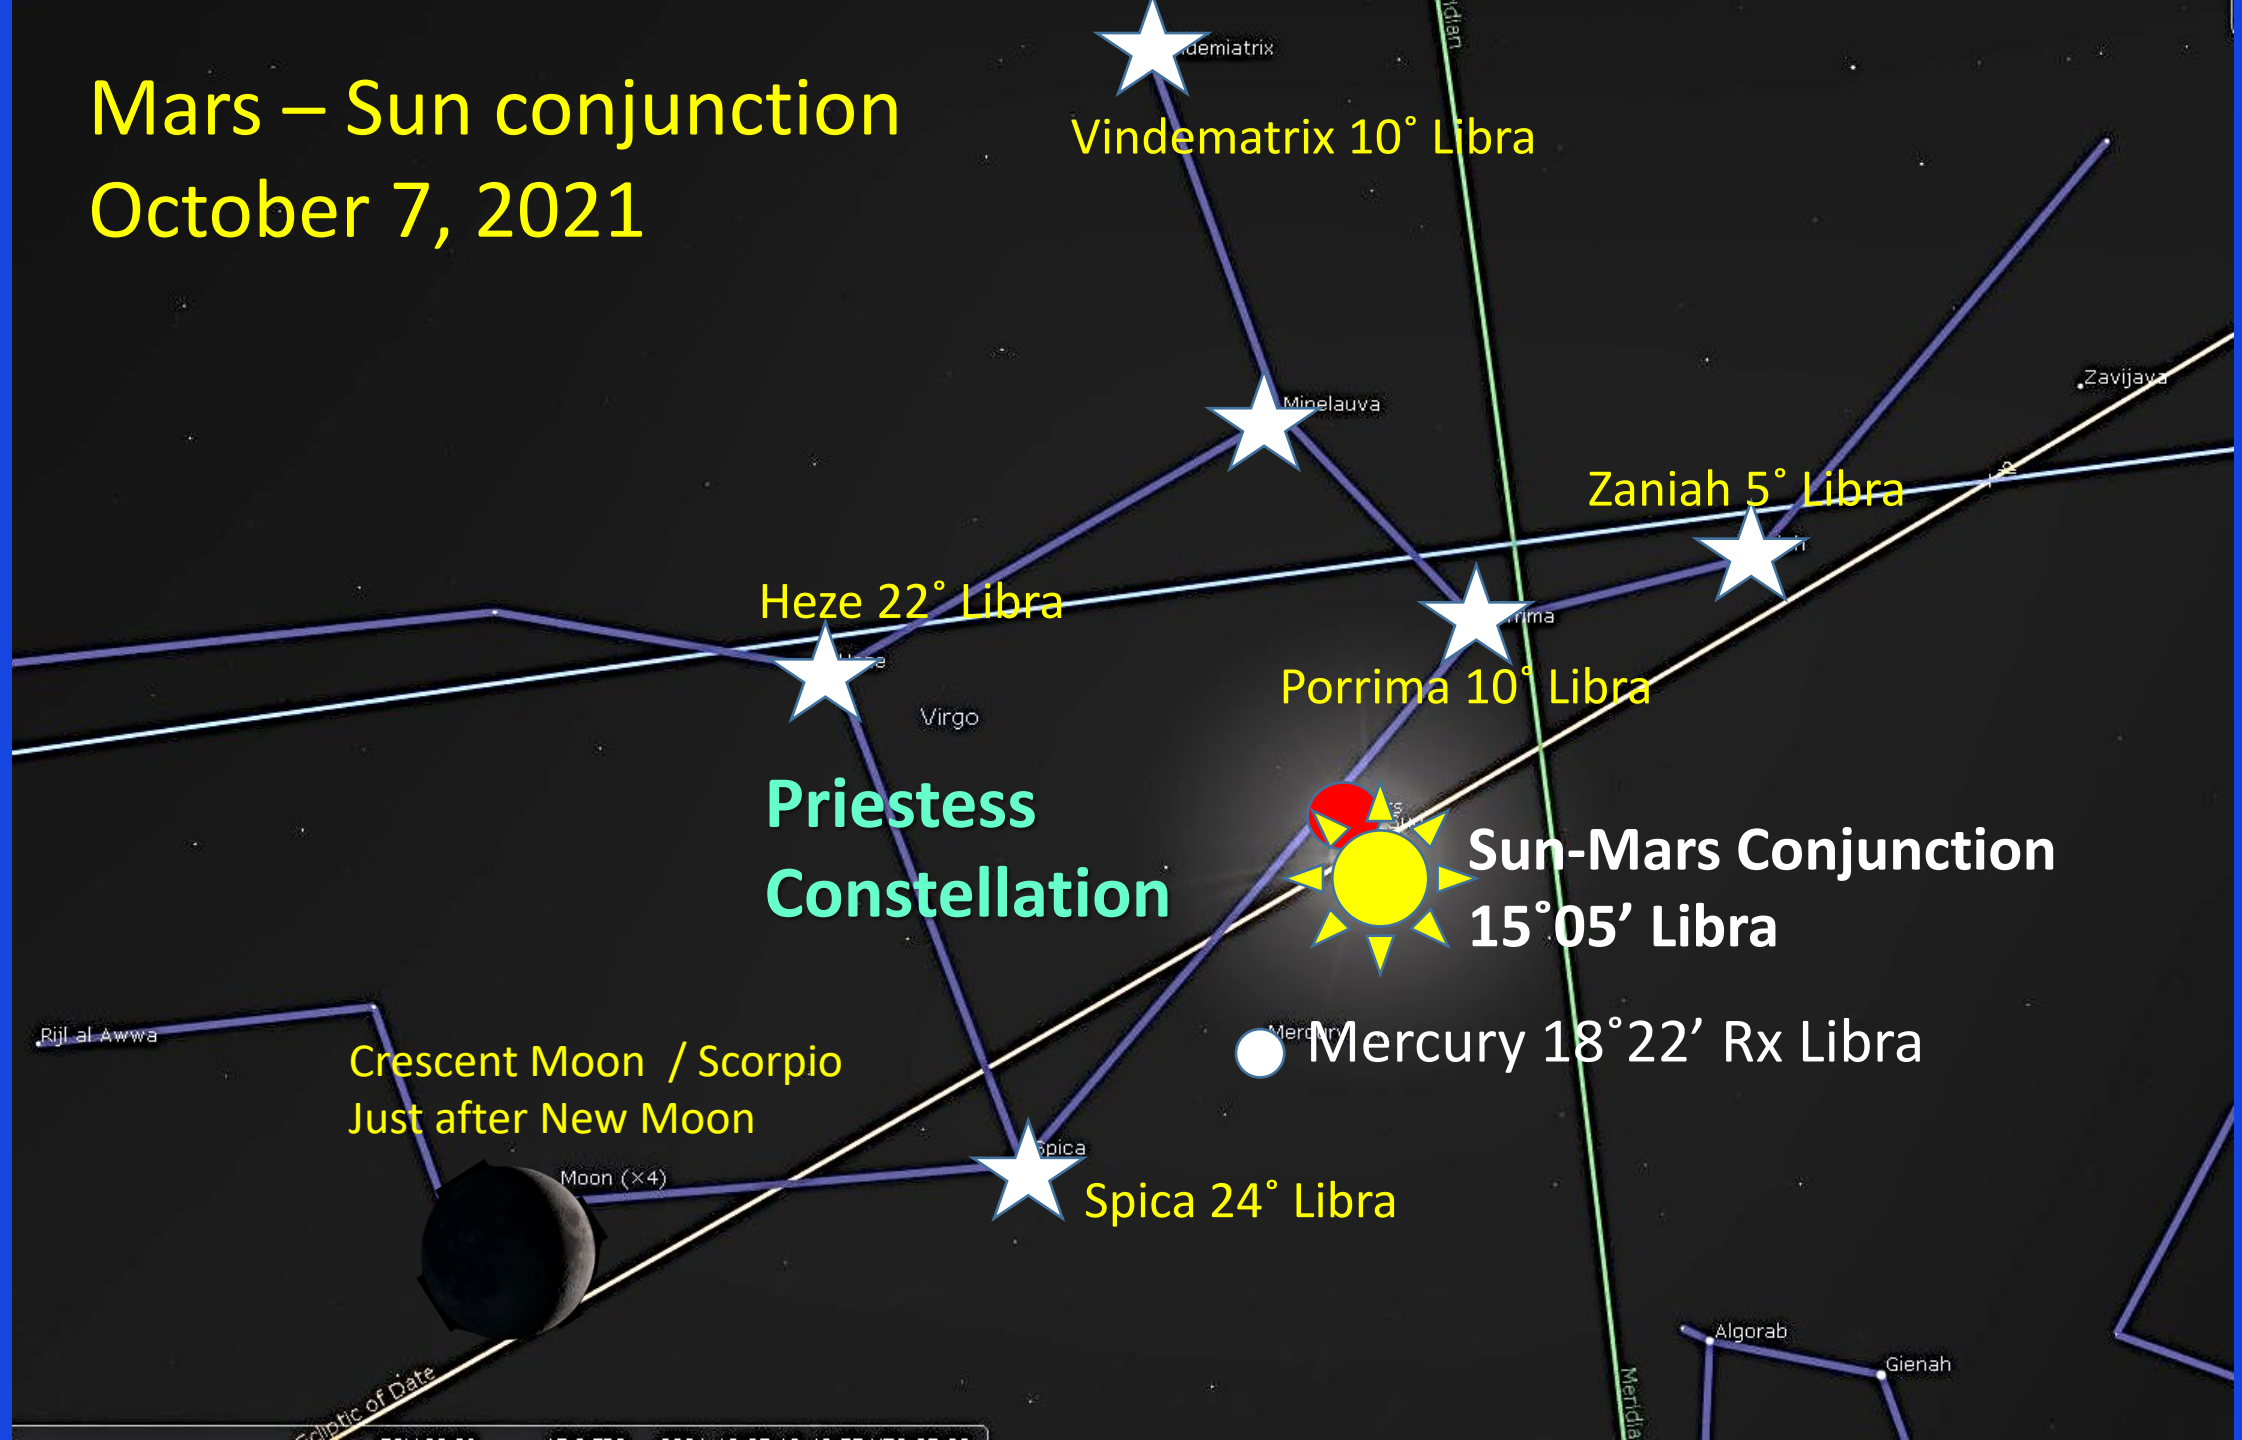

Mars – Sun conjunction October 7, 2021