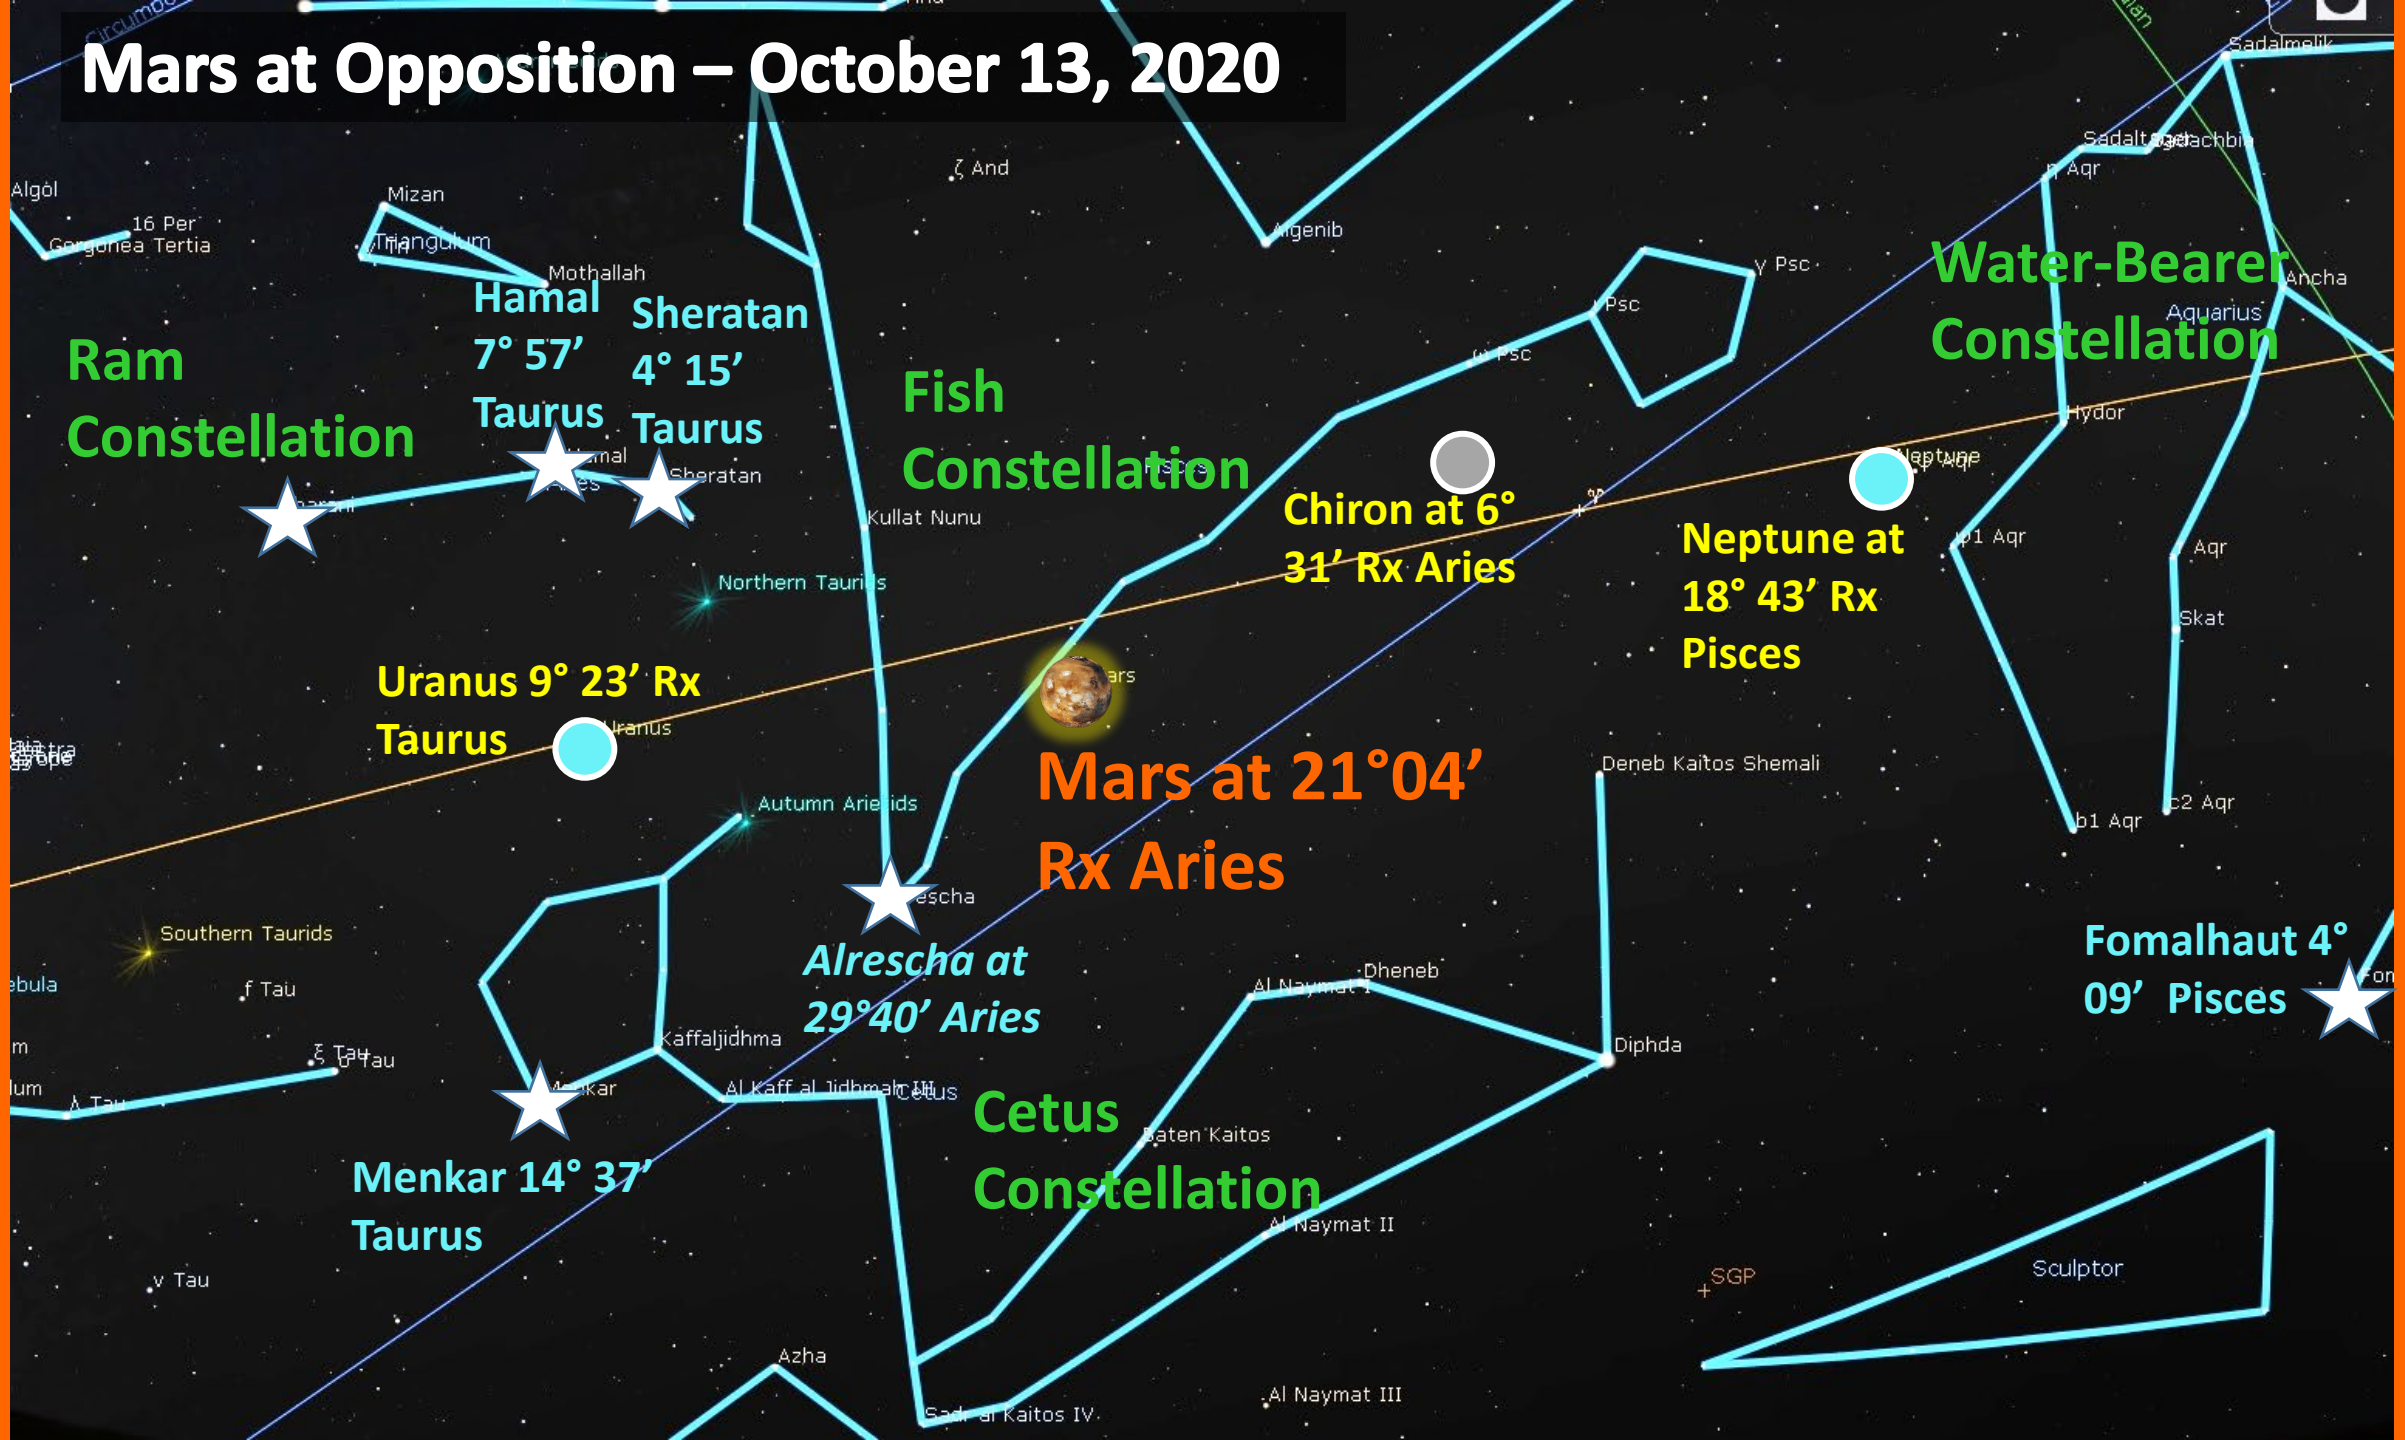

Mars at Opposition – October 13, 2020