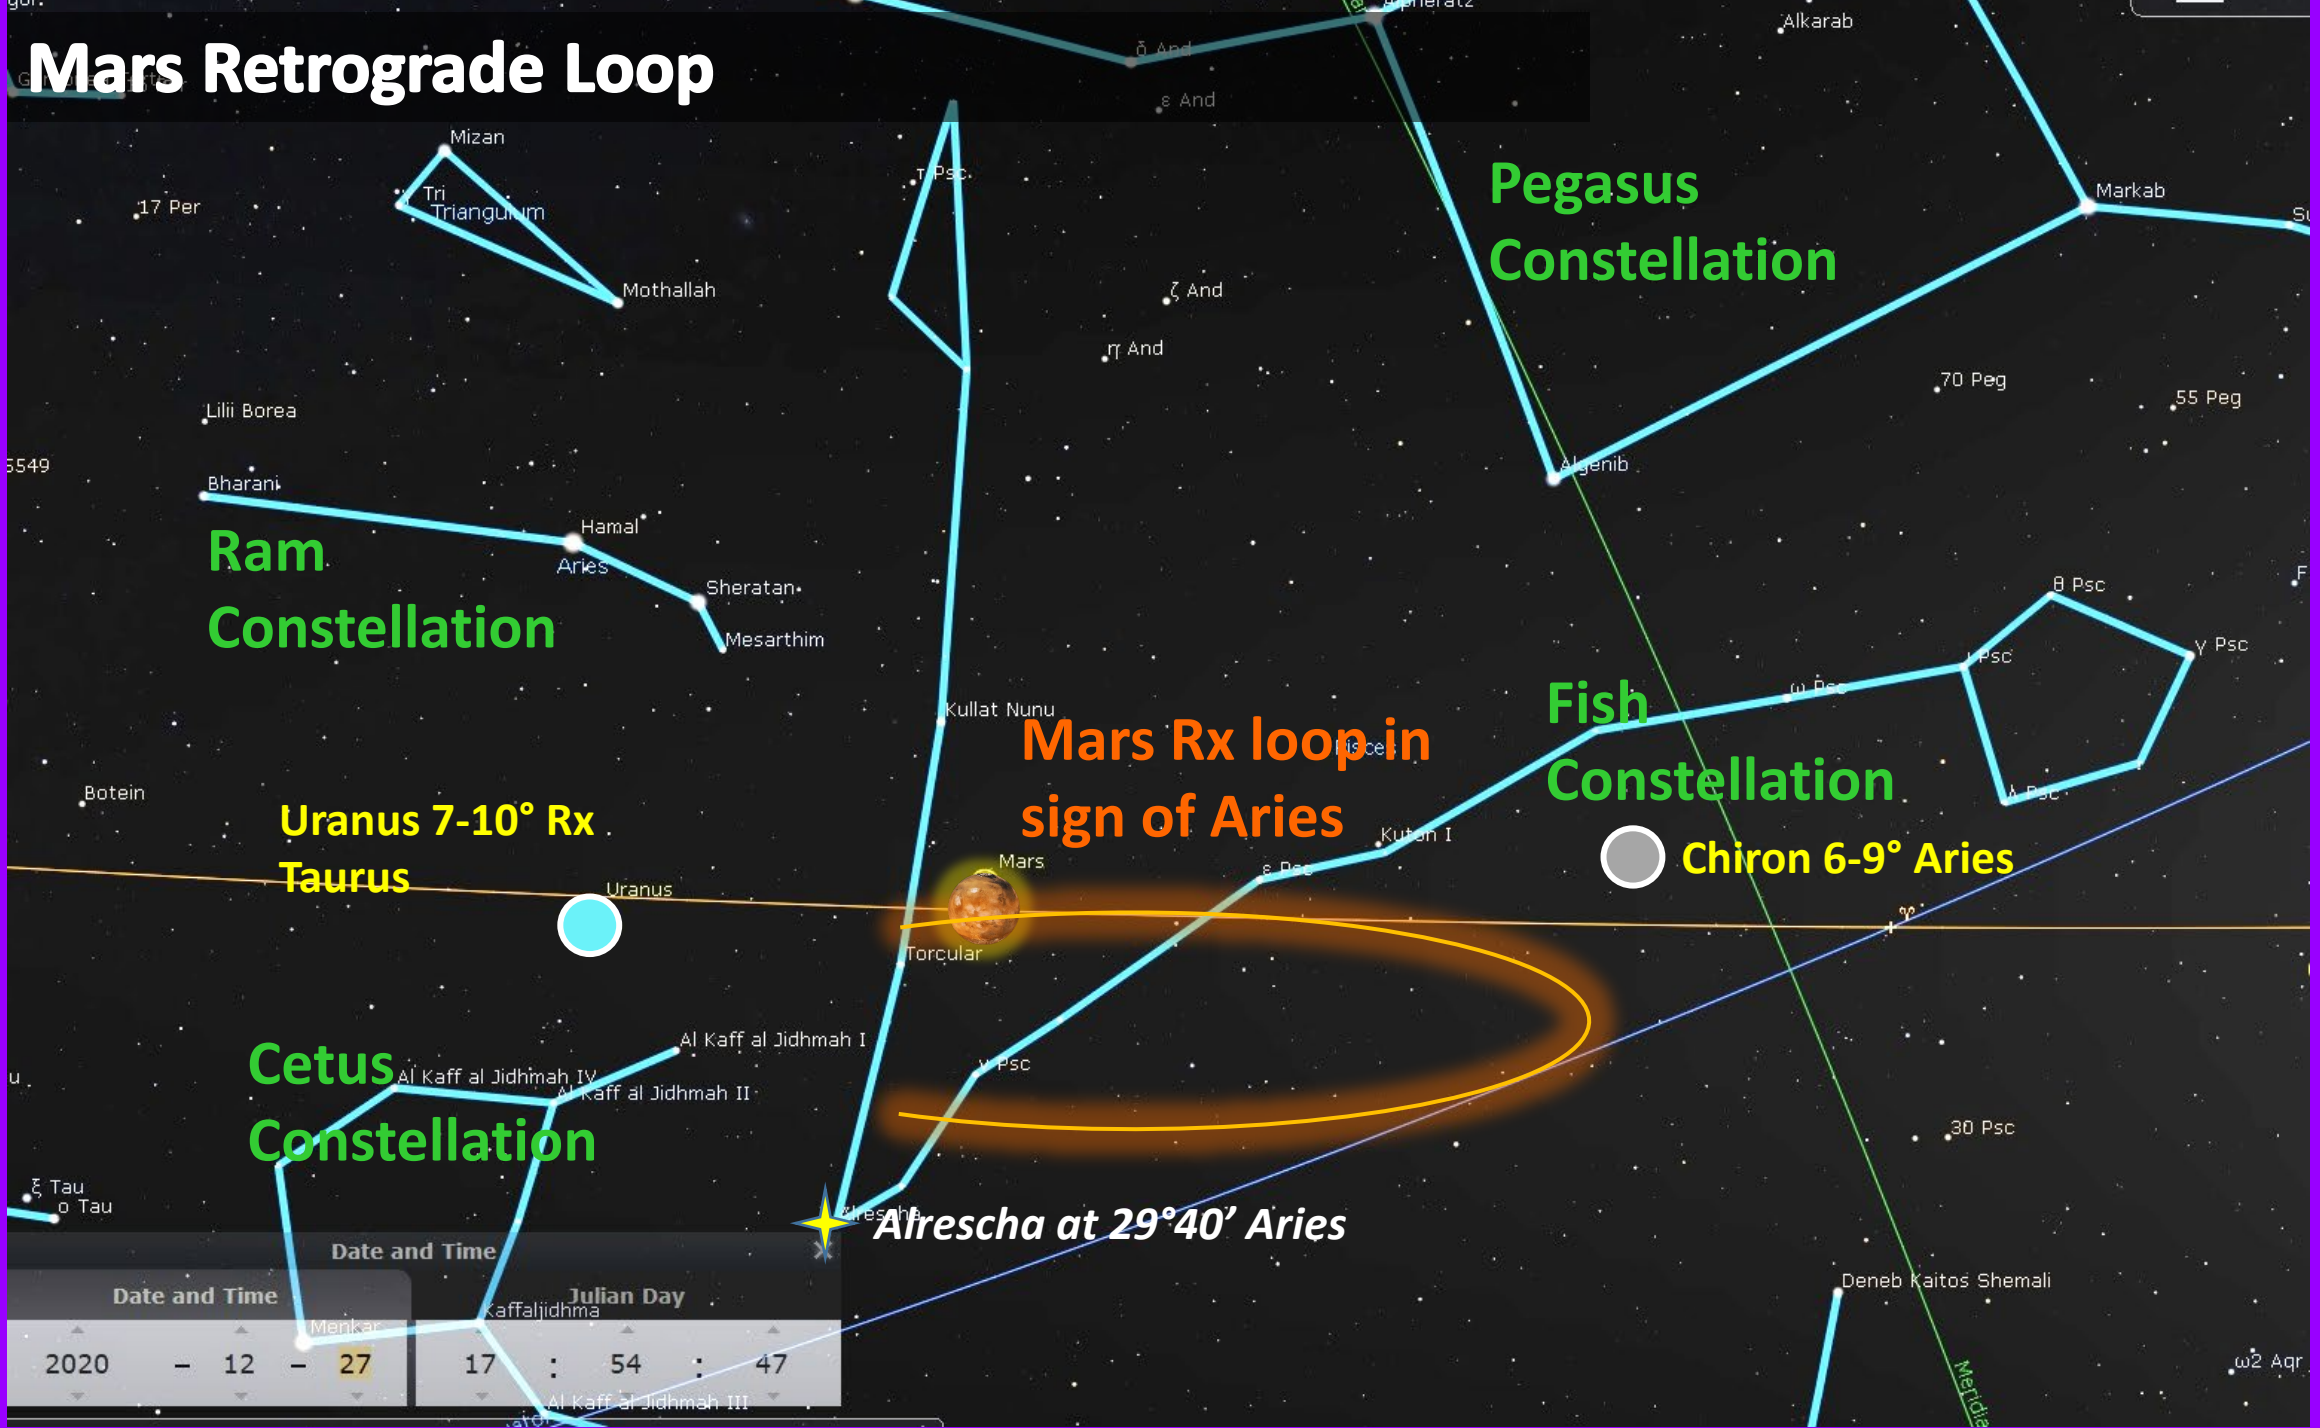

Mars Retrograde Loop