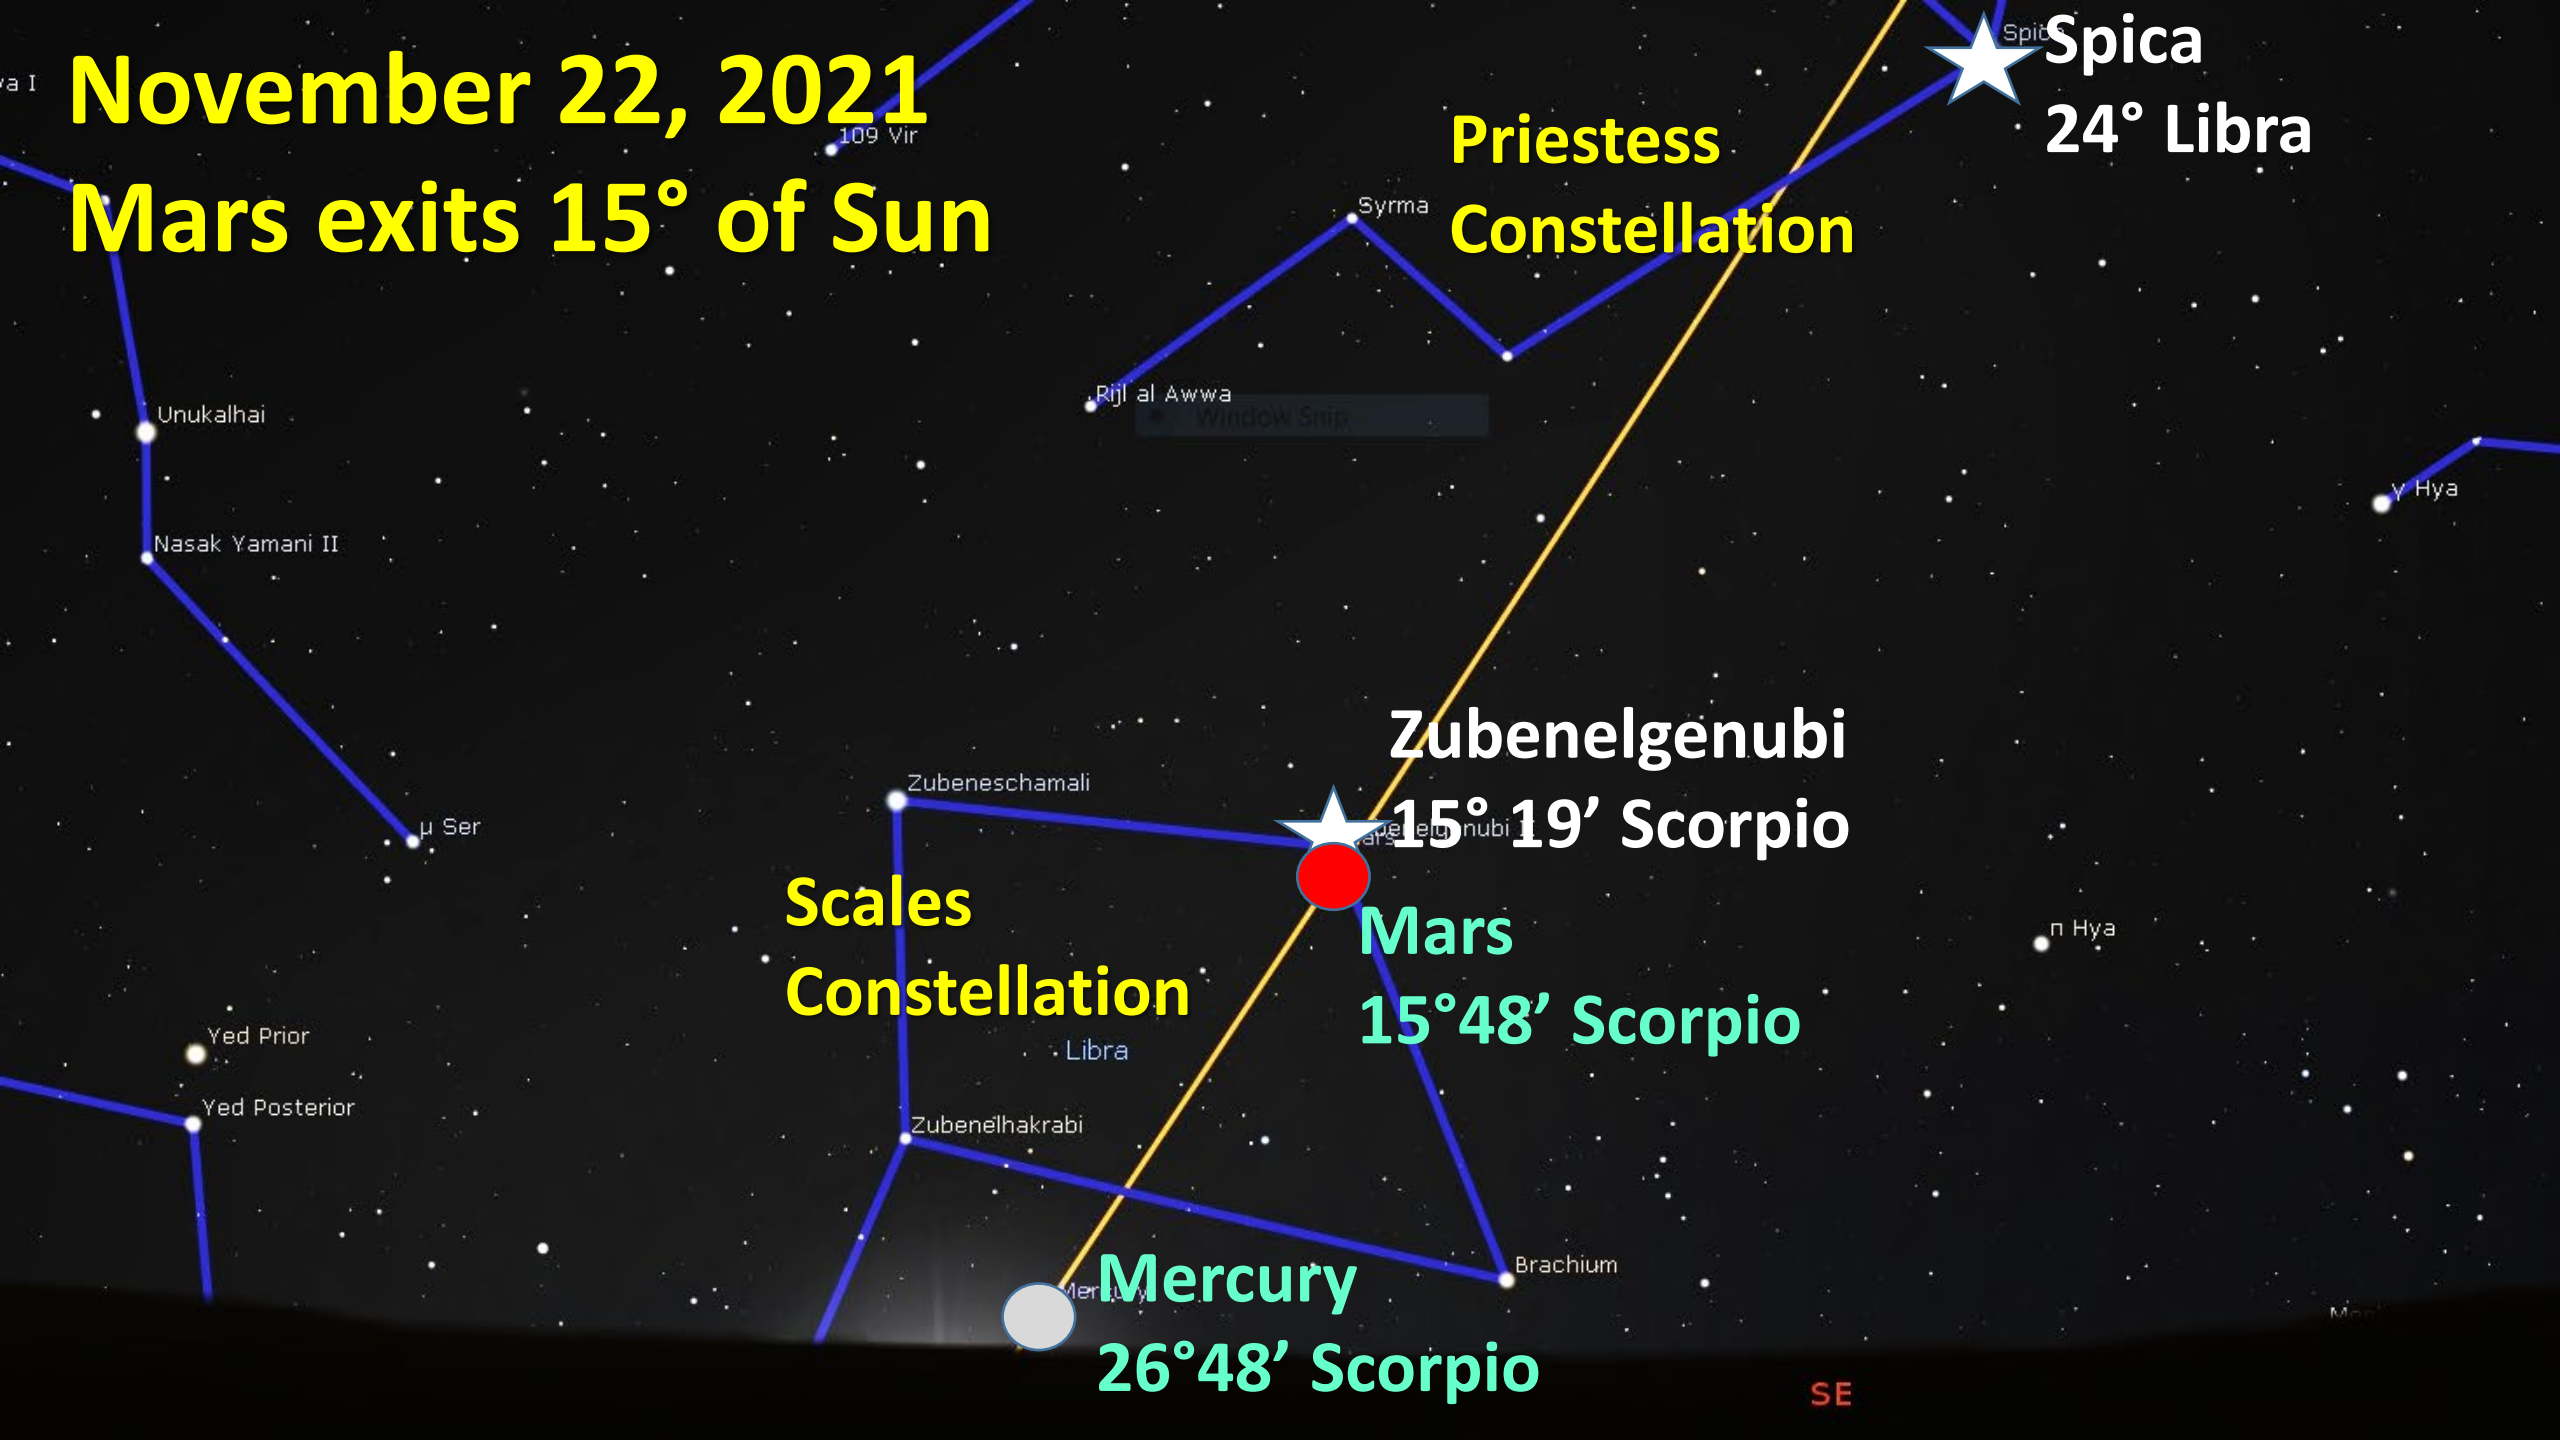

November 22, 2021
Mars exits 15° of Sun

Spica
24° Libra

Priestess
Constellation

Scales
Constellation

Zubenelgenubi
15° 19' Scorpio

Mars
15° 48' Scorpio

Mercury
26° 48' Scorpio

SE

Mars Synodic Cycle Phase 4

PHASE FOUR--Age 46-66--Begins with Mars leaving the underworld as a very dim morning star, and lasts until Mars enters back into the sign of its BIRTH.

This phase can last from 4-5 months and is in its morning star apparition. There can be 3-4 Moon/Mars conjunctions, and Mars can ingress into 2-3 new signs. We have termed this phase as the Rebirth and Growth of Wisdom phase, just following the Underworld initiation, and now hopefully more mature, less rash or with a need to prove anything.