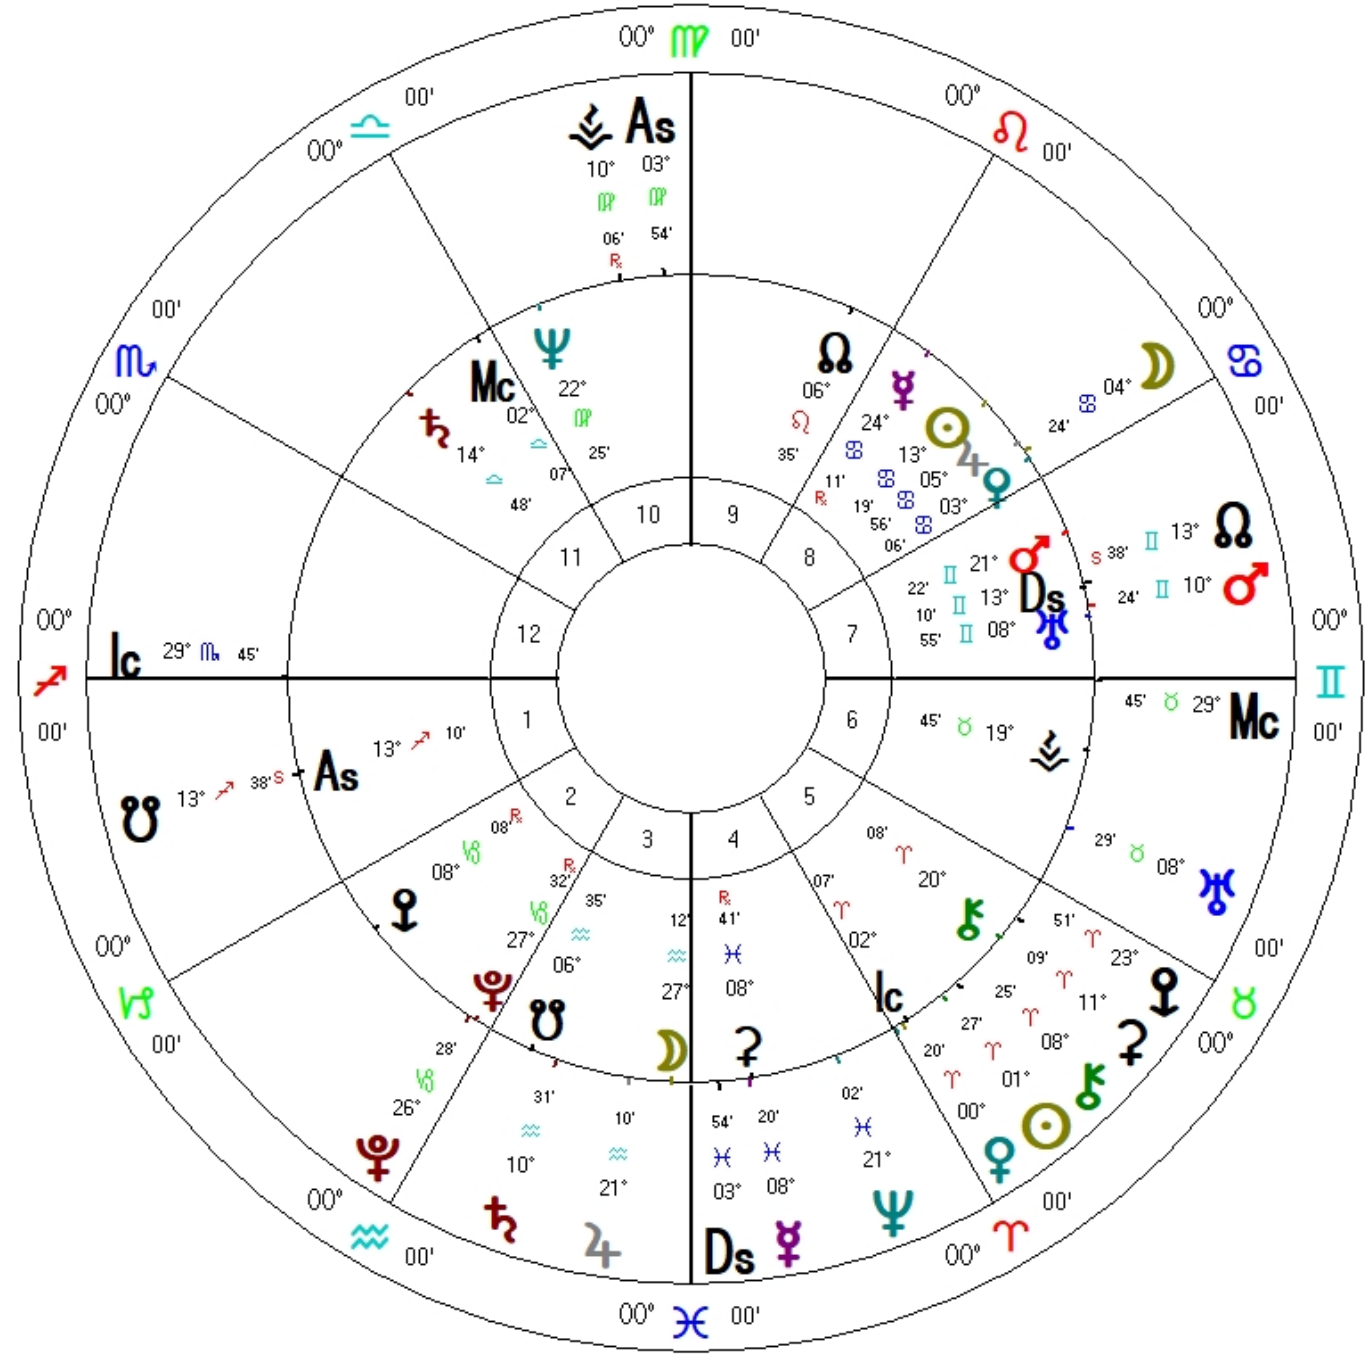

Inner Wheel
USA – Rudhyar
Natal Chart
Jul 4 1776 NS, Thu
5:13:55 pm LMT +5:00:39
Philadelphia, PA
39°N57'08" 075°W09'51"
Geocentric
Tropical
Whole Signs
True Node

Outer Wheel
Transits Mar 21 2021
Event Chart
Mar 21 2021, Sun
5:00 pm EDT +4:00
Washington, DC
38°N53'42" 077°W02'12"
Geocentric
Tropical
Whole Signs
True Node