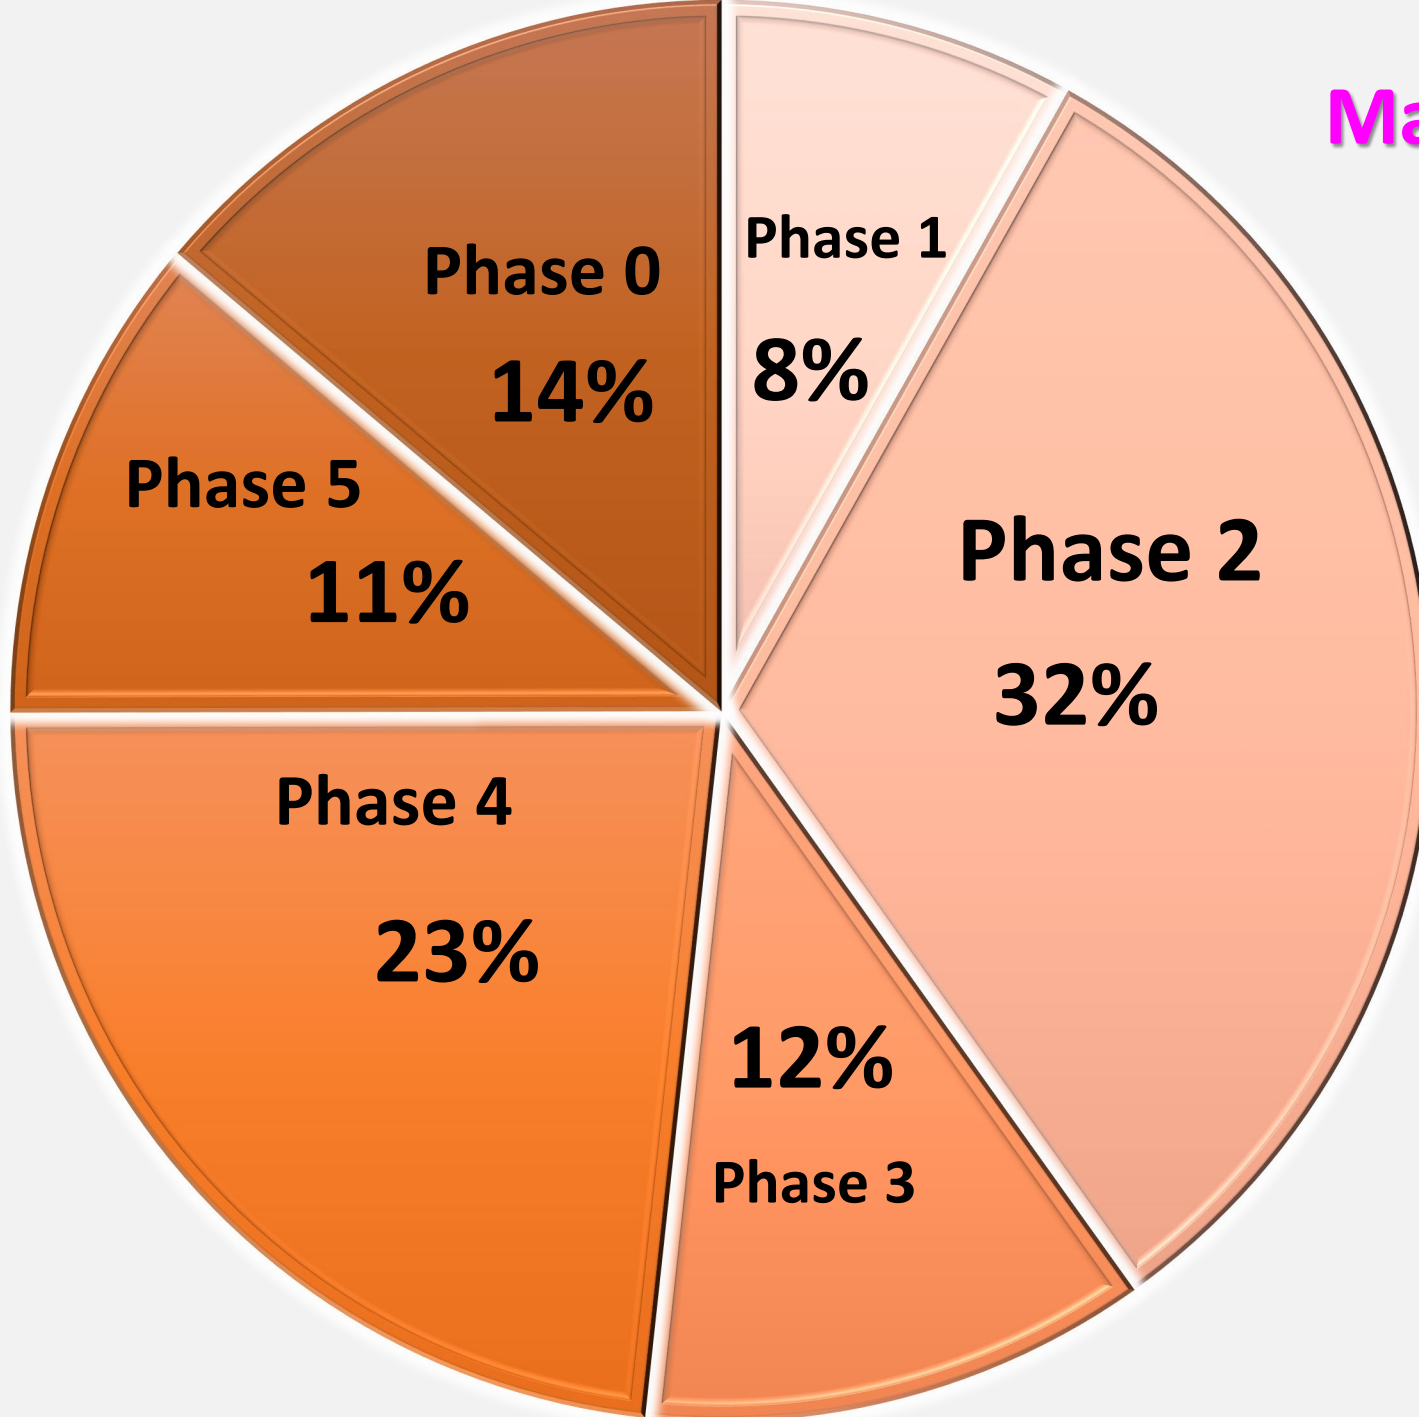

Mars Aries Cycle 2020 - 2022

Phase 1 – October 13, 2020
December 15, 2020

Phase 2 – December 15, 2020 to
August 23, 2021

Phase 3 – August 23, 2021 to
November 22, 2021

Phase 4 – November 22, 2021 to
May 24, 2022

Phase 5 – May 24, 2022 to
August 20, 2022

Phase 0 – August 20, 2022 to
December 7, 2022