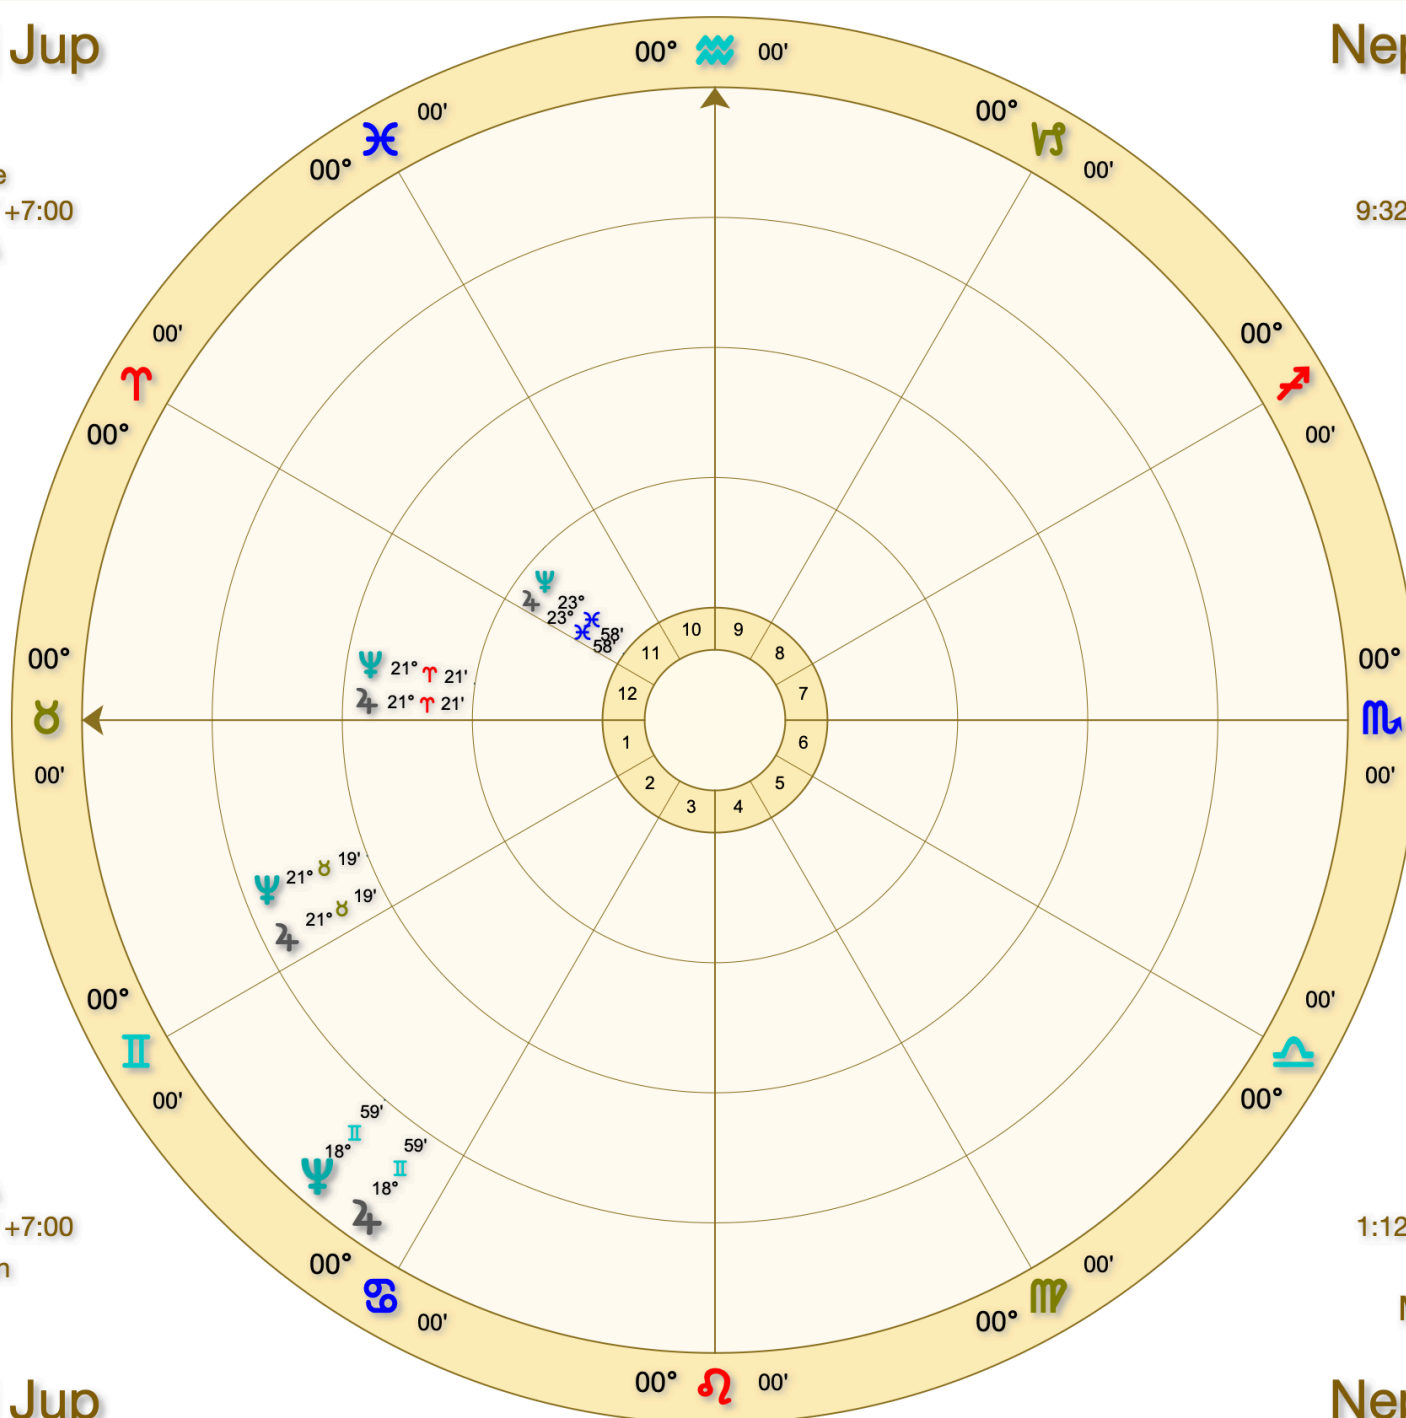

Event

Apr 12 2022, Tue

7:42:51 AM PDT +7:00

Los Angeles, CA

Geocentric

Tropical

Whole Sign

Nep Cnj Jup

Event

Mar 17 1856, Mon

1:00:42 AM LMT +7:52:58

Los Angeles, CA

Geocentric

Tropical

Whole Sign

Nep Cnj Jup

Event

May 10 2188, Sat
1:03:13 PM PST +8:00
Los Angeles, CA
Geocentric
Tropical
Whole Sign

Nep Cnj Jup

Event

Inner Ring

Apr 12 2022, Tue

7:42:51 AM PDT +7:00

Los Angeles, CA

Geocentric

Tropical

Whole Sign

Whole Sign

Tropical

Geocentric

Los Angeles, CA

7:08:26 AM PDT +7:00