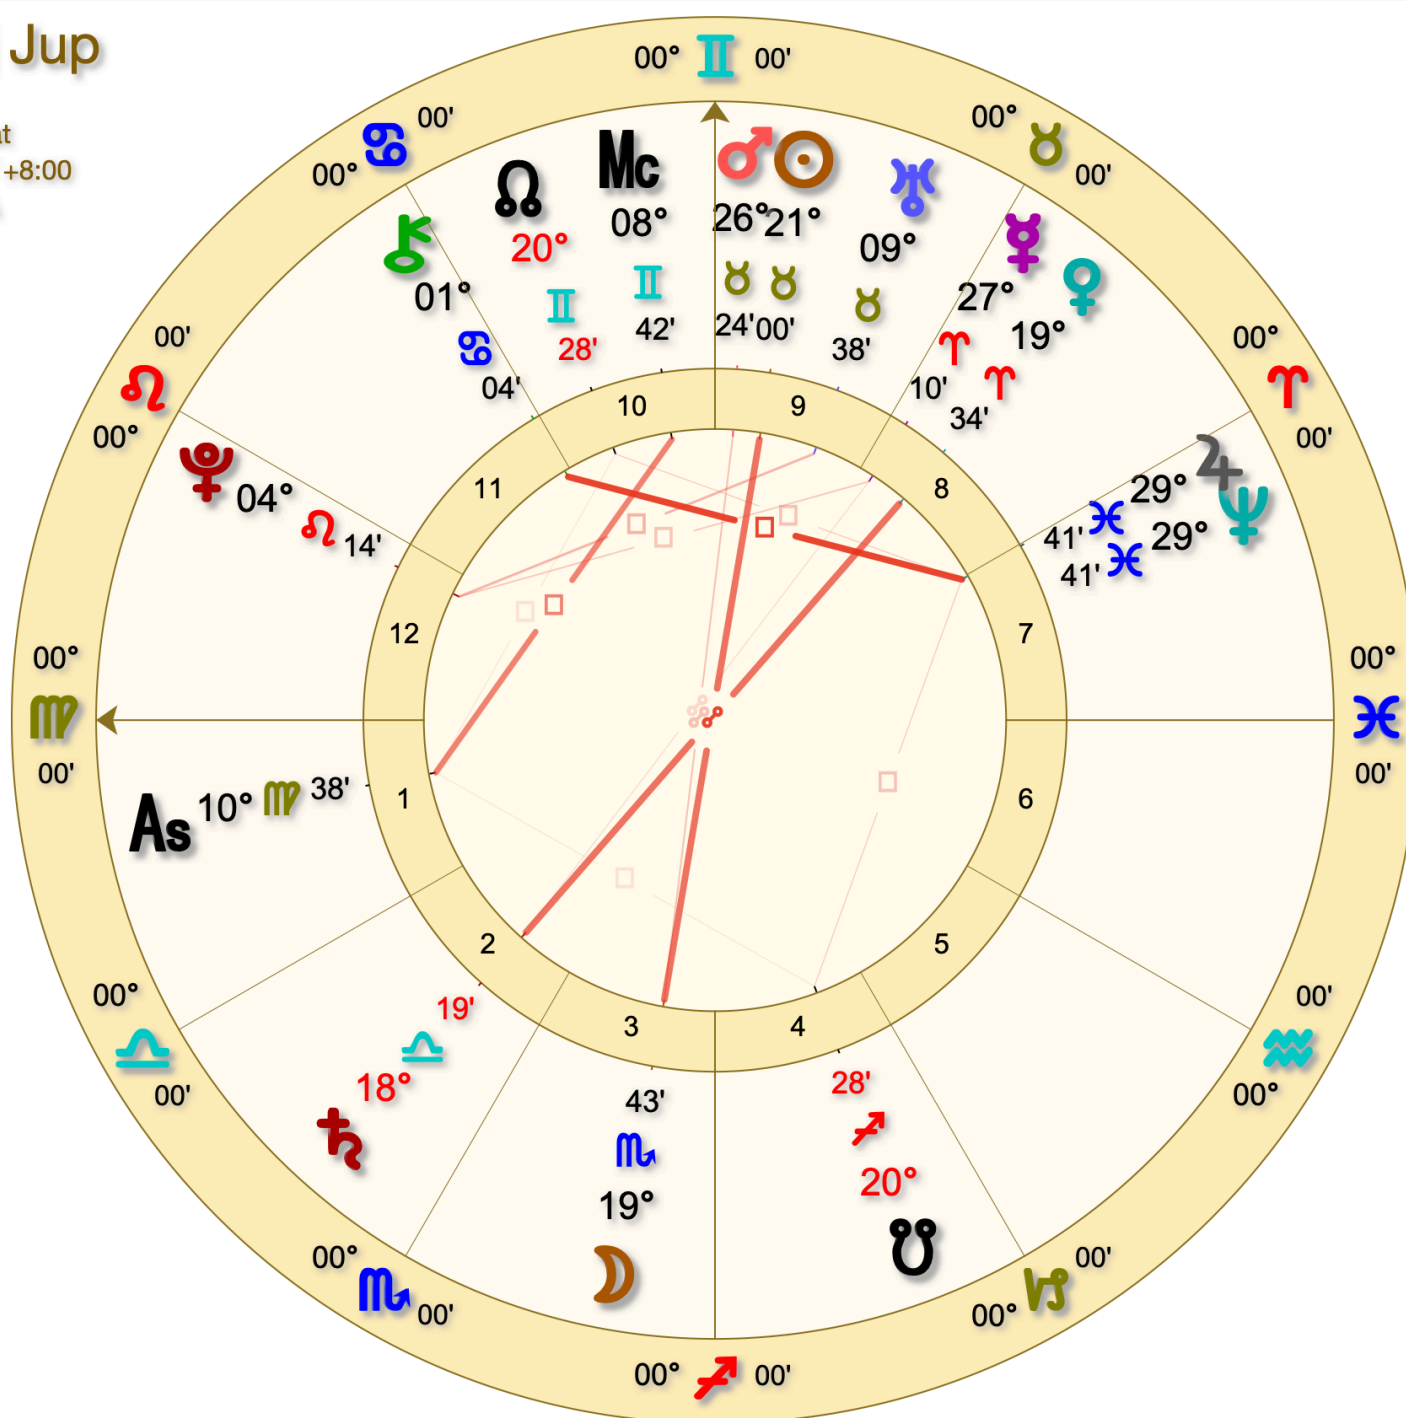

Nep Cnj Jup

Event

May 10 2188, Sat
1:03:13 PM PST +8:00
Los Angeles, CA
Geocentric
Tropical
Whole Sign