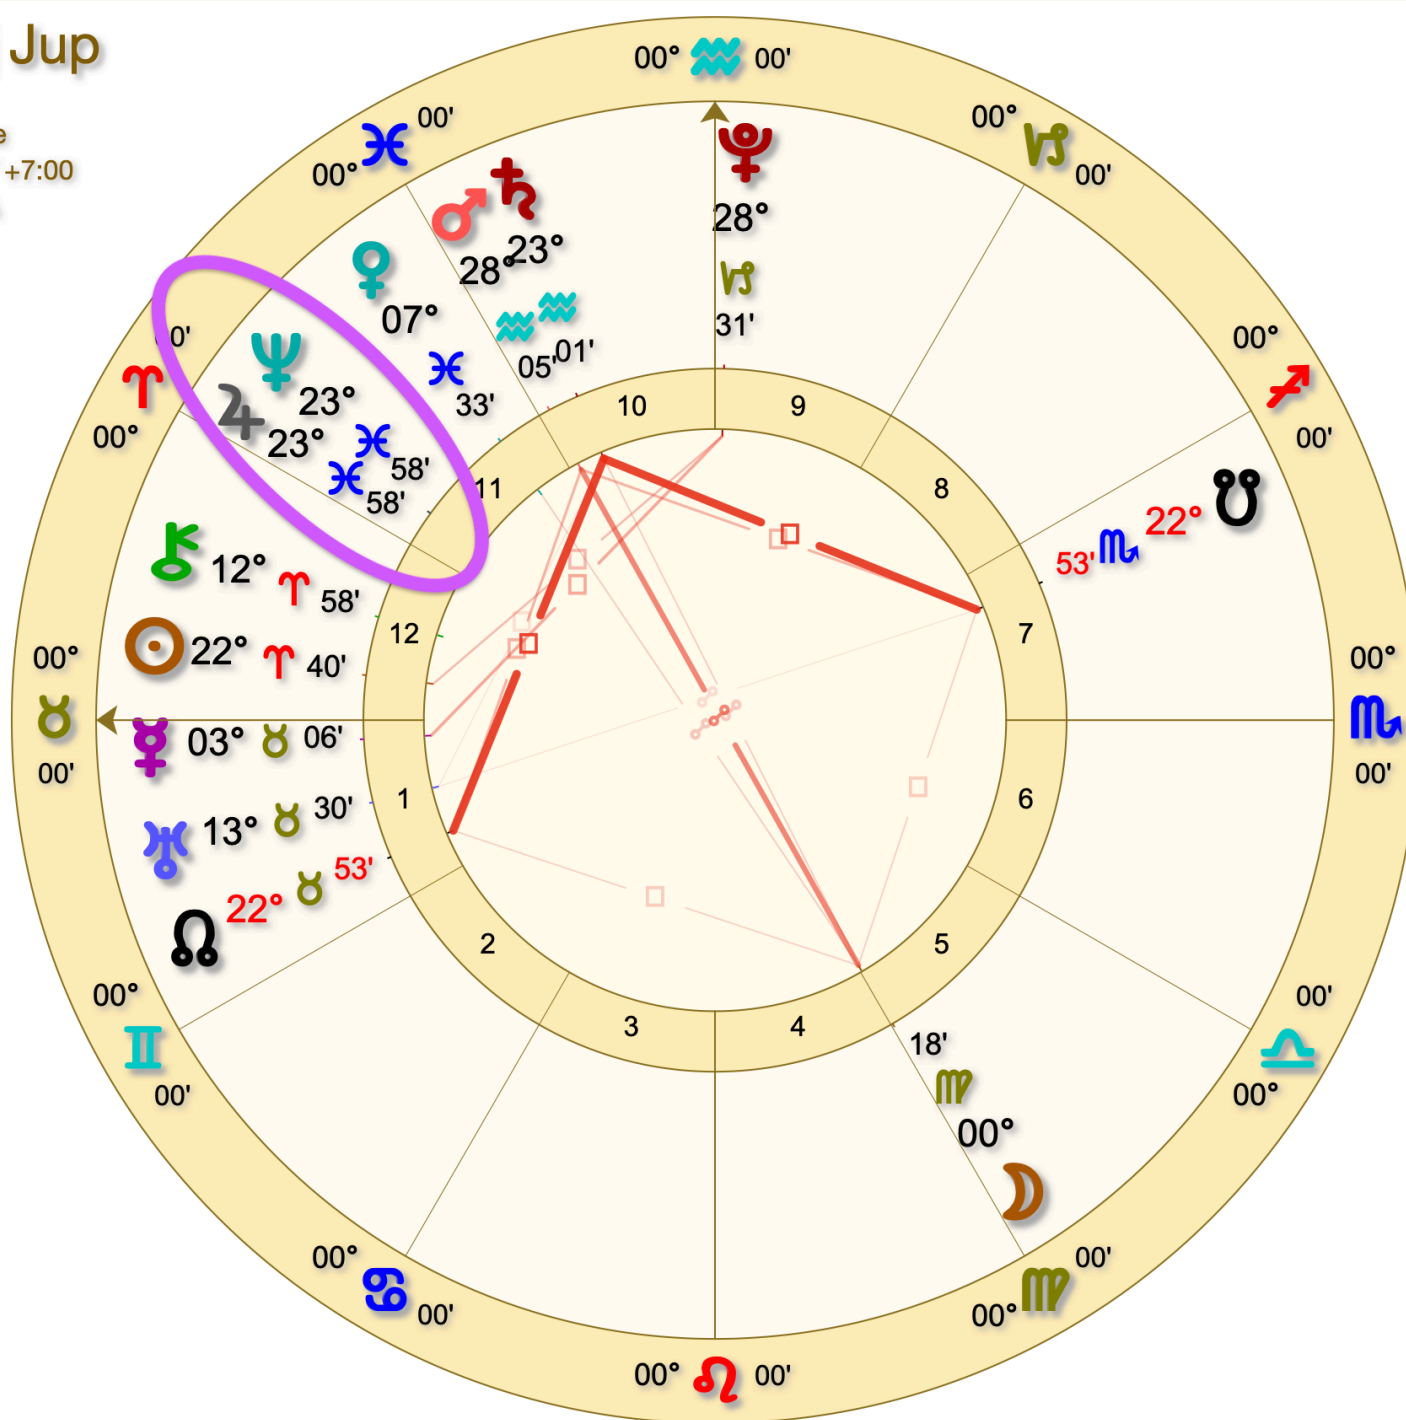

Event

Apr 12 2022, Tue

7:42:51 AM PDT +7:00

Los Angeles, CA

Geocentric

Tropical

Whole Sign

Nep Cnj Jup

Event

Mar 17 1856, Mon

1:00:42 AM LMT +7:52:58

Los Angeles, CA

Geocentric

Tropical

Whole Sign

Nep Cnj Jup

Geocentric

Tropical

Whole Sign

Whole Sign

Tropical

Geocentric

Los Angeles, CA

7:08:26 AM PDT +7:00