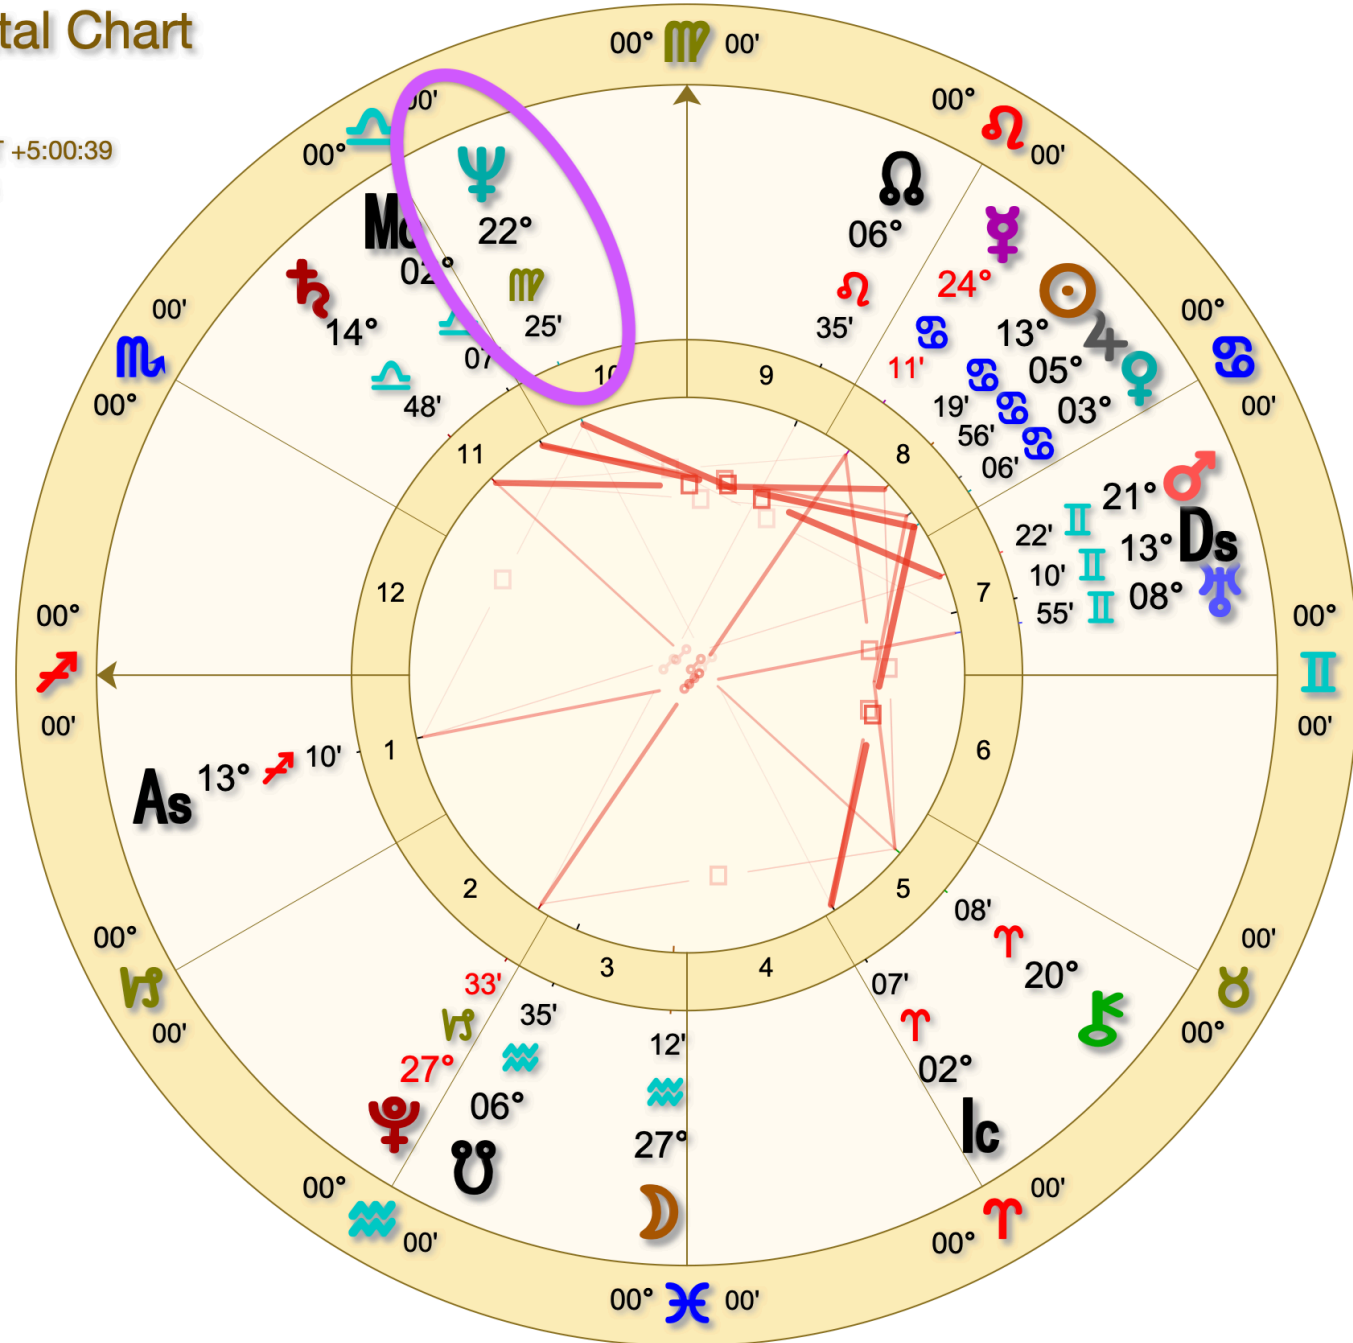

Jul 4 1776, Thu

5:13:55 PM LMT +5:00:39

philadelphia, pa

Geocentric

Tropical

Whole Sign

Historical Jupiter-Neptune conjunction (Y1800 – Y2022)

Sign	Initiation range	Exact	Global Events
23 Pis	07 Apr - 24 Nov 2022	D 12 Apr 2022	<ul style="list-style-type: none"> Rise of Metaverse? Release of James Cameron's film Avatar 2
26 Aqu	14 May- 27 Dec 2009	D 28 May 2009 R 10 Jul 2009 D 21 Dec 2009	<ul style="list-style-type: none"> Obama administration first term presidency... Obama Affordable Care Act Nobel Peace Prize awarded to Obama Easing of federal medical marijuana laws and psychedelic drug therapy research Release of CG Jung's Red Book and James Cameron's film Avatar Deepwater Horizon Oil spill crisis
27 Cap	04 Jan - 07 Oct 1997	D 09 Jan 1997	<ul style="list-style-type: none"> Hong Kong returns to Chinese rule. First successful genetic cloned mammal, "Dolly" the lamb IBM Deep Blue defeats Gary Kasparov chess Publishing of first book of JK Rowling's Harry Potter series
00 Cap	14 Jan - 30 Aug 1984	D 20 Jan 1984	<ul style="list-style-type: none"> Sino-British joint declaration for Hong Kong to be transferred and governed by China after Jul 1997 USA AIDS breakout, discovery of HIV Virus and rollout of commercial blood test
02 Sag	24 Jan - 24 Sep 1971	D 01 Feb 1971 R 22 May 1971 D 16 Sep 1971	<ul style="list-style-type: none"> Walt Disney world resort, Florida first opened Moon's Landing
03 Sco	16 Feb - 01 Oct 1958	D 24 Sep 1958	<ul style="list-style-type: none"> USA commence NASA operation.
05 Lib	17 Sep 1945 - 15 Jan 1946	D 22 Sep 1945	<ul style="list-style-type: none"> Beginning of post-war reconstruction period and vast social-political readjustments after Japanese surrender
08 Vir	14 Sep 1932 - 11 May 1933	D 19 Sep 1932	<ul style="list-style-type: none"> Rise to power of F. D. Roosevelt and Adolf Hitler, the New Deal and Nazism
10 Leo	18 Sep 1919 - 08 May 1920	D 24 Sep 1919 R 08 Mar 1920 D 24 Apr 1920	<ul style="list-style-type: none"> Spread of "Jazz" Age after Treaty of Versailles and Woodrow Wilson's tragic defeat.
10 Can	31 Oct 1906 - 29 May 1907	D 22 May 1907	<ul style="list-style-type: none">
13 Gem	27 May 1894 - 19 Feb 1895	D 01 Jun 1894	<ul style="list-style-type: none">
15 Tau	13 Jun 1881 - 10 Jan 1882	D 18 Jun 1881	<ul style="list-style-type: none">
15 Ari	03 Aug 1868 - 03 Mar 1869	D 26 Feb 1869	<ul style="list-style-type: none">
18 Pis	12 Mar - 24 Nov 1856	D 17 Mar 1856	<ul style="list-style-type: none">
18 Aqu	03 Apr- 20 Nov 1843	D 10 Apr 1843 R 12 Sep 1843 D 09 No 1843	<ul style="list-style-type: none">
21 Cap	05 Apr - 20 Dec 1830	D 15 Dec 1830	<ul style="list-style-type: none">
24 Sag	20 Dec 1817 - 31 Aug 1818	D 25 Dec 1817	<ul style="list-style-type: none">
27 Sco	23 Dec 1804 - 24 Jul 1805	D 30 Dec 1804	<ul style="list-style-type: none"> Lewis & Clark Expedition and "Corp of discovery" to western land of USA Napoleon Bonaparte enthroned as "Emperor of the French"
29 Lib	2 Jan- 01 Sep 1792	D 12 Jan 1792 R 26 Mar 1792 D 24 Aug 1792	<ul style="list-style-type: none"> Opposition between Jefferson's party and Hamilton's Federalists affecting America political development. France monarchy abolished and declared a republic. Execution of Louis XVI, the revolutionary war, the "Terror" followed
0 Lib	12 Jan - 04 Sep 1779	D 27 Aug 1779	<ul style="list-style-type: none"> War of Independence