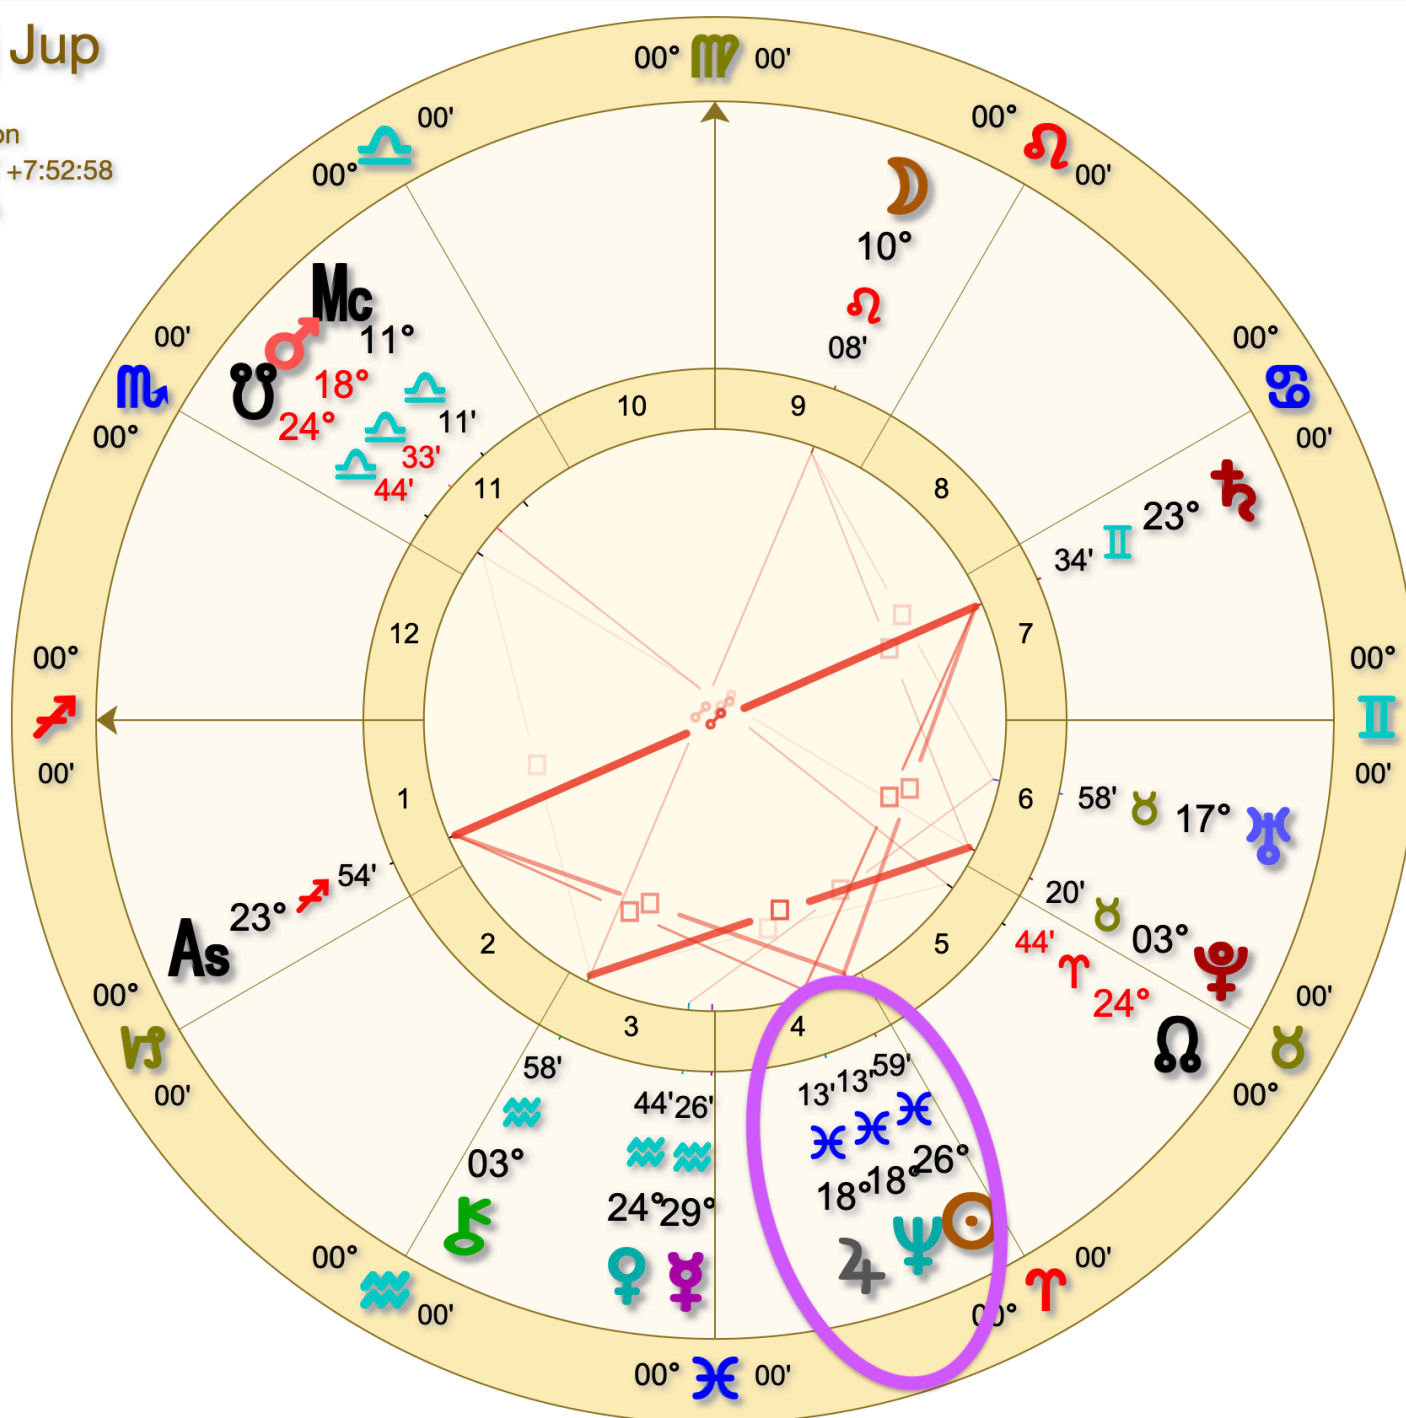

Event

Apr 12 2022, Tue

7:42:51 AM PDT +7:00

Los Angeles, CA

Geocentric

Tropical

Whole Sign

Nep Cnj Jup

Event

Mar 17 1856, Mon

1:00:42 AM LMT +7:52:58

Los Angeles, CA

Geocentric

Tropical

Whole Sign

Nep Cnj Jup

Geocentric

Tropical

Whole Sign

Whole Sign

Tropical

Geocentric

Los Angeles, CA

7:08:26 AM PDT +7:00