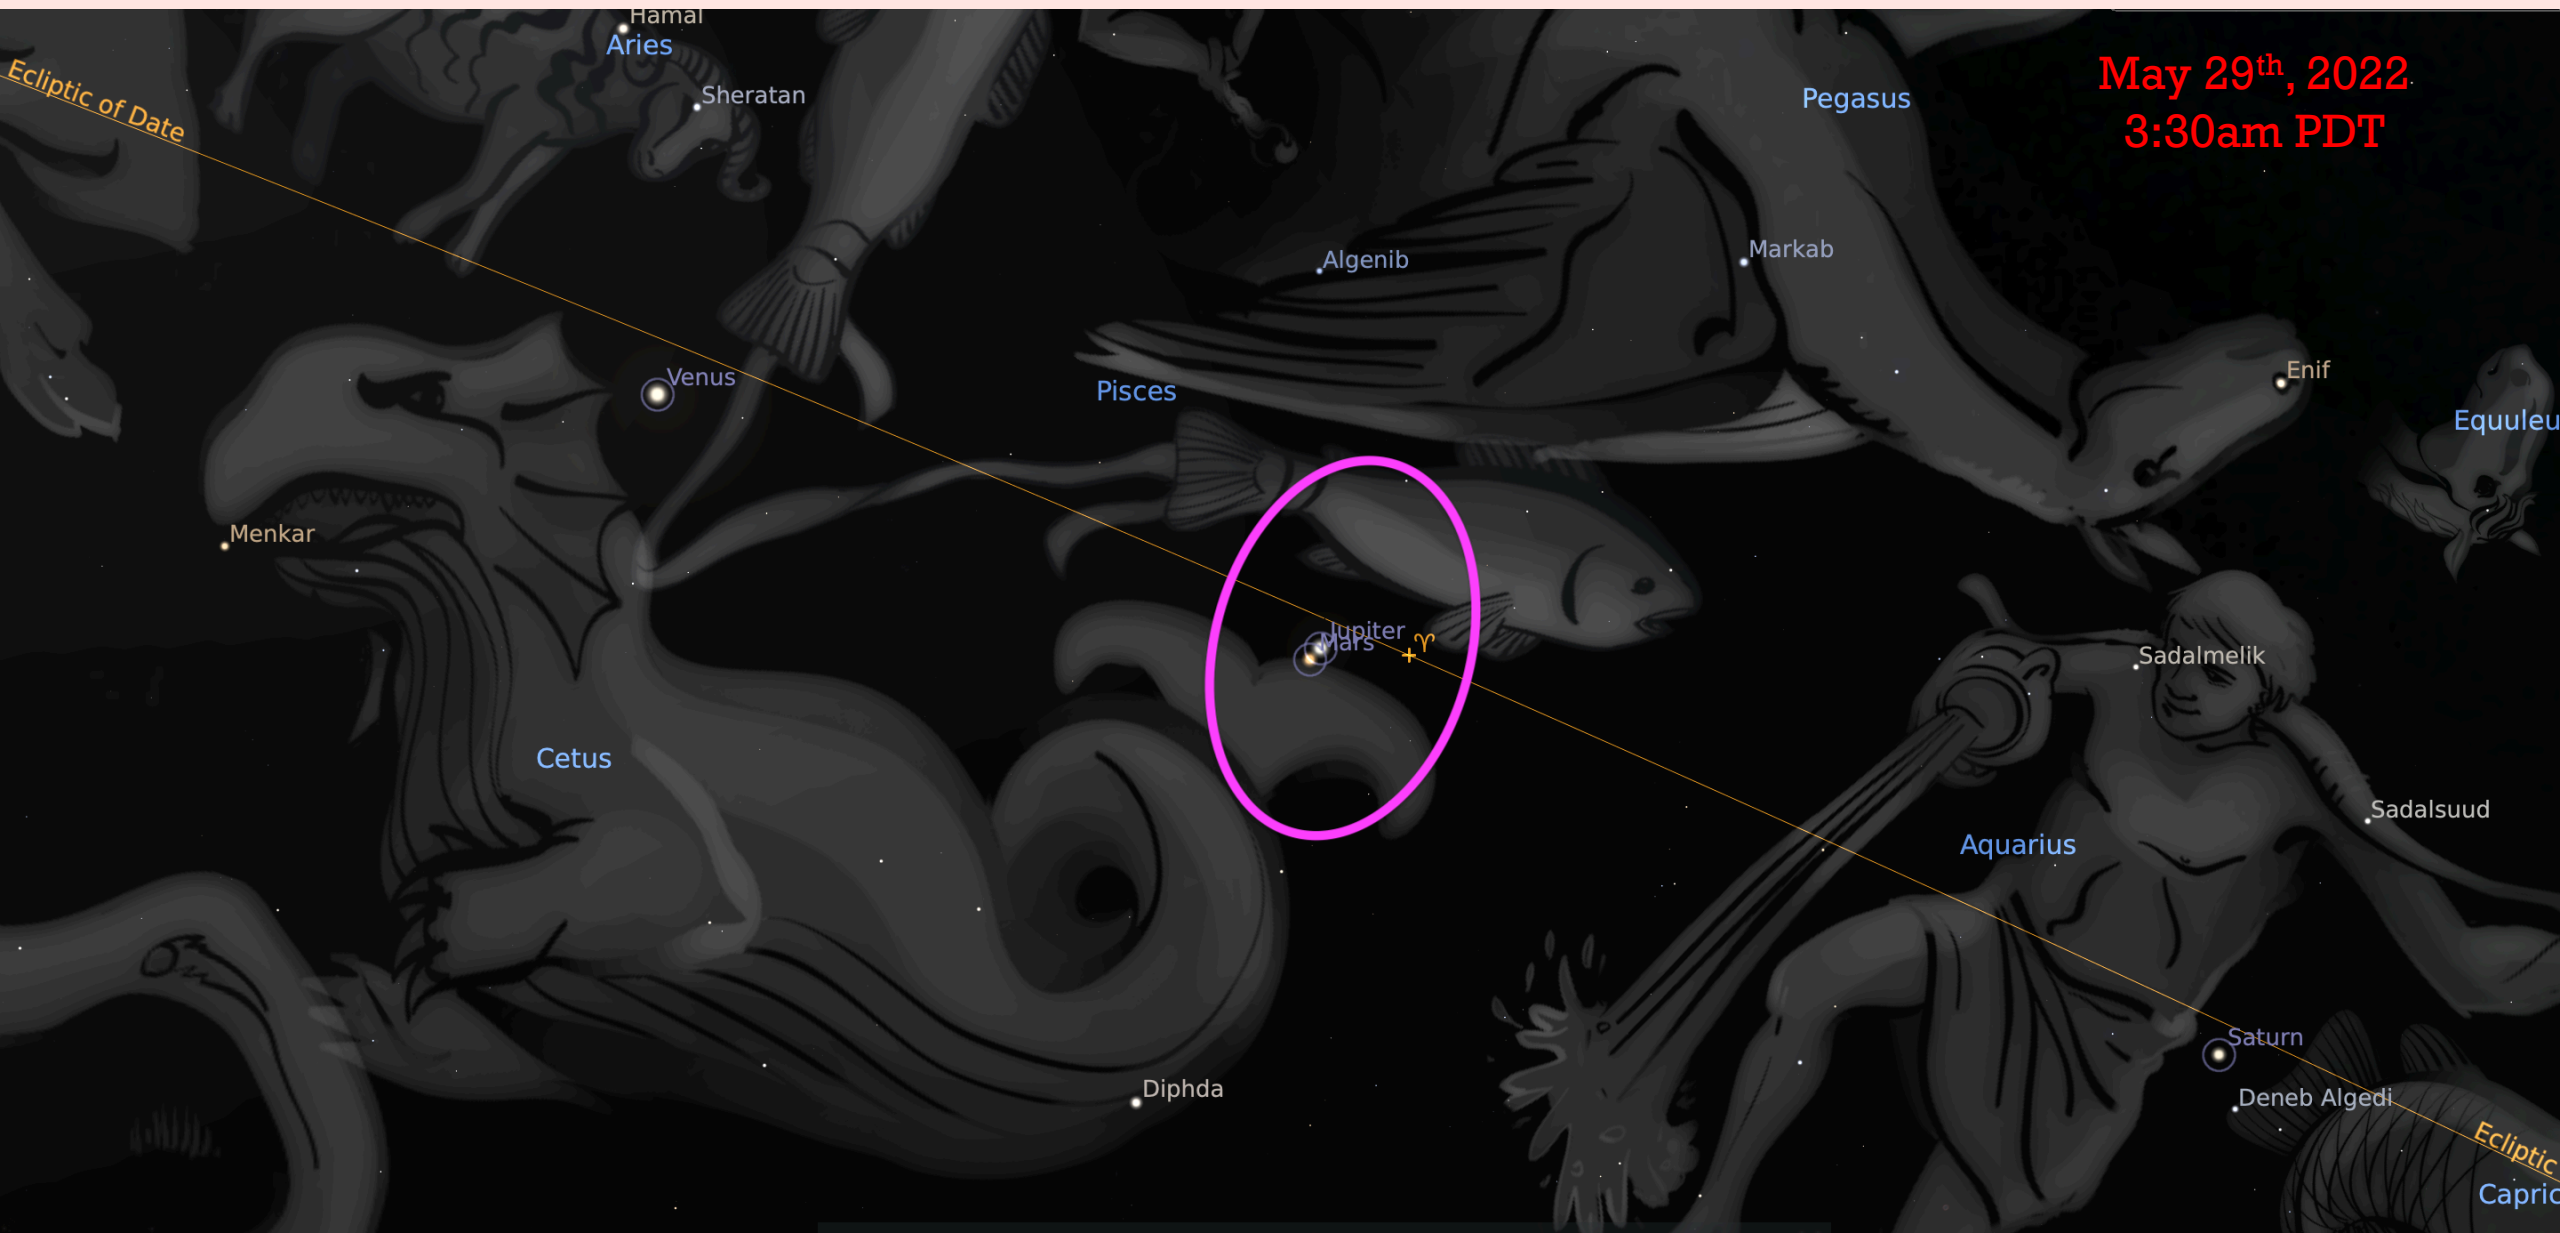

Mars Conjunct Jupiter in Aries

Shamanic Astrology Mystery School
www.shamanicastrology.com

Overview

- **Upcoming Mars Jupiter Conjunction in the Morning Sky**
- **Mars Synodic Cycle – Mars in Aries and the Aries Over-story**
- **Jupiter in Aries Historically**
- **Chiron in Aries Historically**
- **JFK Assassination Jupiter and Saturn Returns**

Jup Cnj Mar

Event

May 29 2022, Sun
3:30:44 AM MST +7:00
Bisbee, Arizona
Geocentric
Tropical
Whole Sign

Late May 2022 Mornings Northern Hemisphere

May 29th, 2022.
3:30am PDT

Ecliptic of Date

Hamal
Aries

Sheratan

Pegasus

Algenib

Markab

Enif

Equuleu

Venus

Pisces

Menkar

Ecliptic

Capric

We Need to Know How the Mars Synodic Cycle is Divided

6 Total Phases

Each Phase has a specific Boundary

Entire Mars Cycle lasts 24-26 months

The Hero's Quest for Mars in Aries October 14, 2020 to December 7, 2022