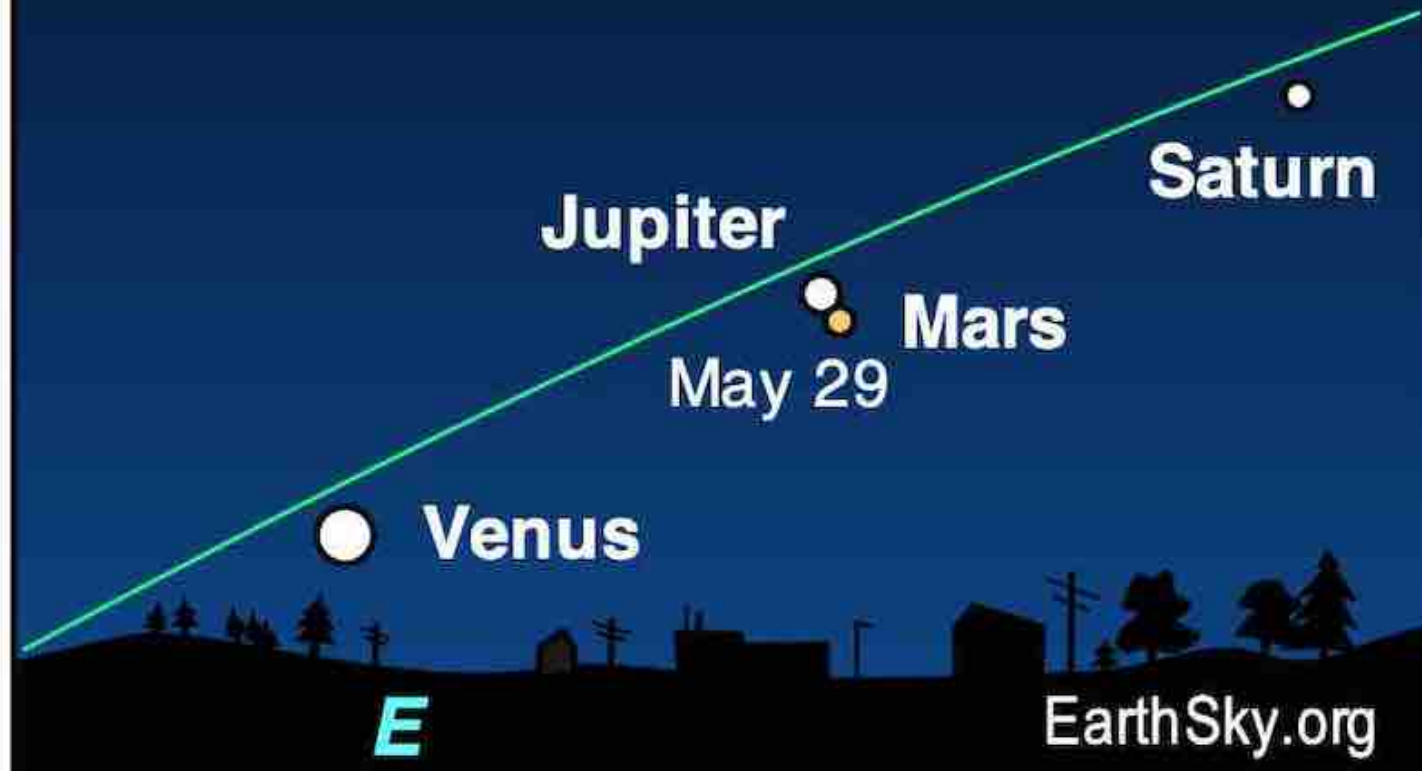

Mars Conjunct Jupiter in Aries

Shamanic Astrology Mystery School
www.shamanicastrology.com

Overview

- **Upcoming Mars Jupiter Conjunction in the Morning Sky**
- **Mars Synodic Cycle – Mars in Aries and the Aries Over-story**
- **Jupiter in Aries Historically**
- **Chiron in Aries Historically**
- **JFK Assassination Jupiter and Saturn Returns**

Jup Cnj Mar

Event

May 29 2022, Sun
3:30:44 AM MST +7:00
Bisbee, Arizona
Geocentric
Tropical
Whole Sign

Late May 2022 Mornings Northern Hemisphere

May 29th, 2022.
3:30am PDT

Ecliptic of Date

Hamal
Aries

Sheratan