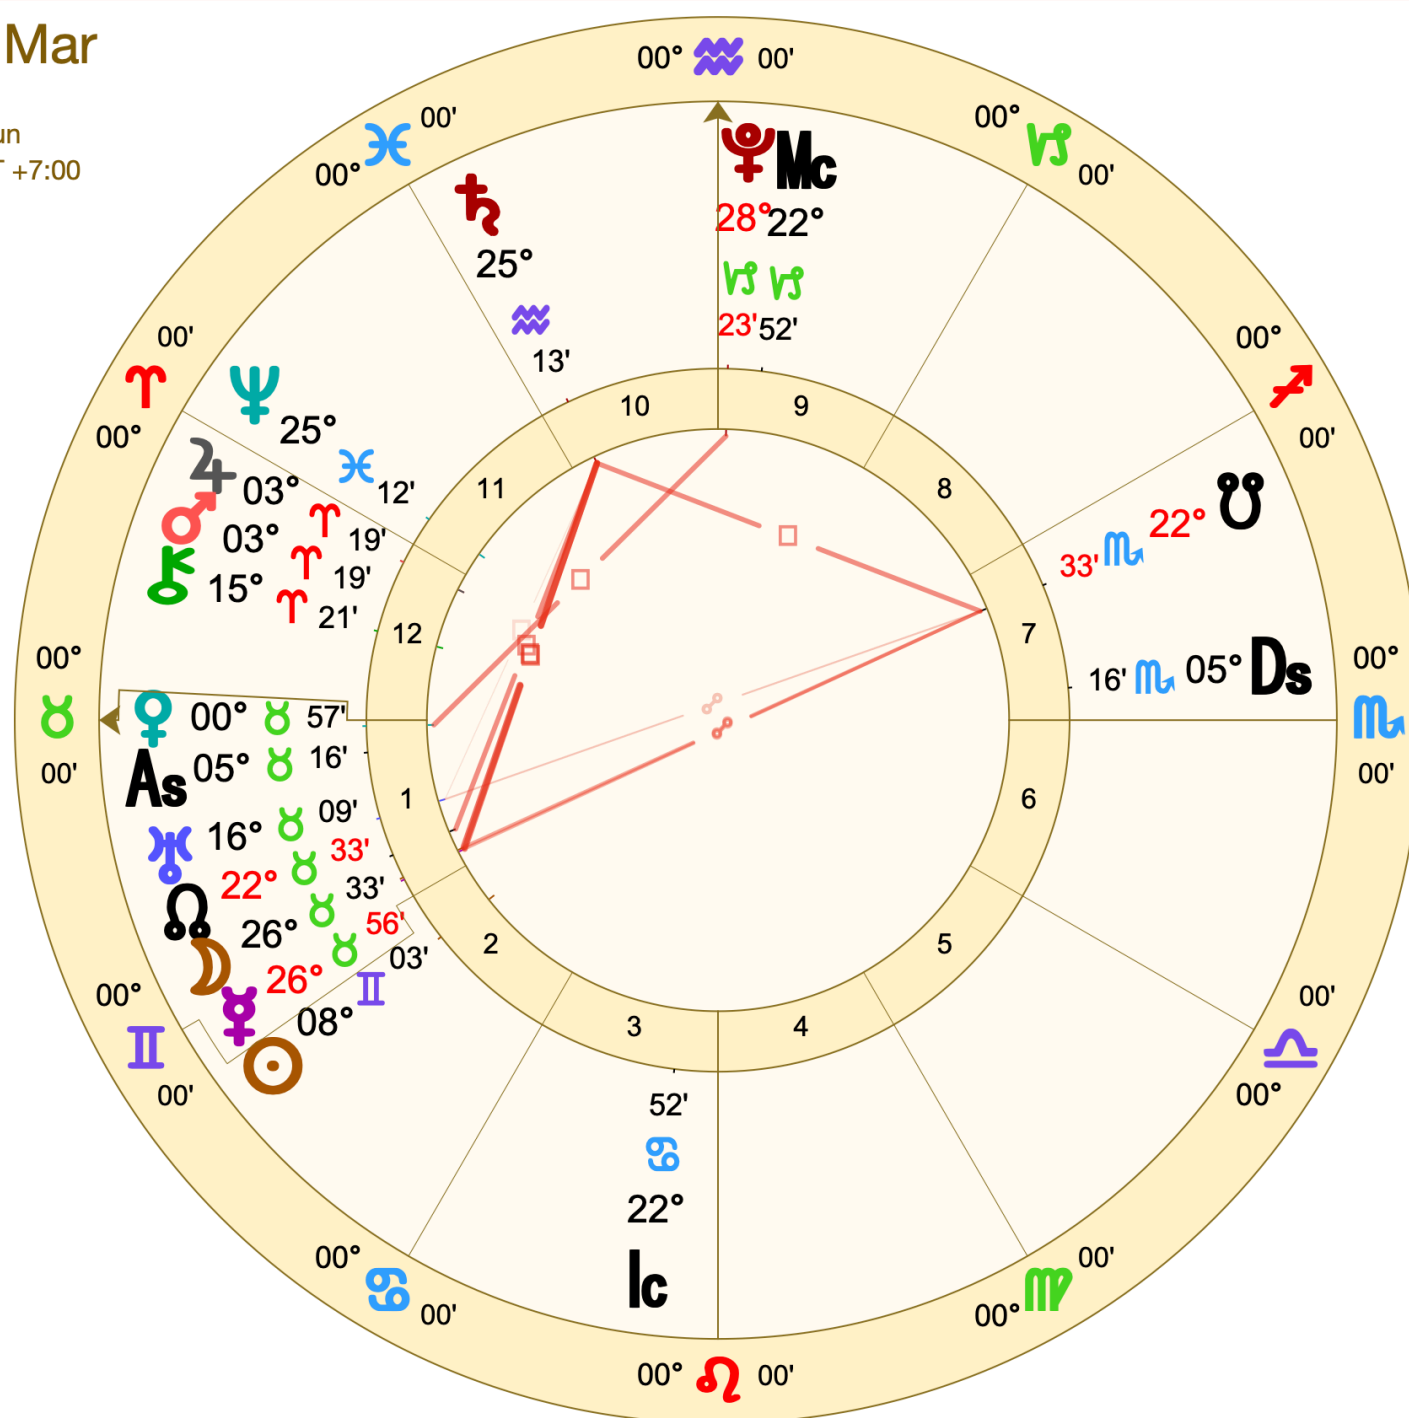

Mars Conjunct Jupiter in Aries

Shamanic Astrology Mystery School
www.shamanicastrology.com

Overview

- **Upcoming Mars Jupiter Conjunction in the Morning Sky**
- **Mars Synodic Cycle – Mars in Aries and the Aries Over-story**
- **Jupiter in Aries Historically**
- **Chiron in Aries Historically**
- **JFK Assassination Jupiter and Saturn Returns**

Jup Cnj Mar

Event

May 29 2022, Sun
3:30:44 AM MST +7:00
Bisbee, Arizona
Geocentric
Tropical
Whole Sign

Late May 2022 Mornings Northern Hemisphere

May 29th, 2022.
3:30am PDT

Ecliptic of Date

Hamal
Aries

Sheratan

Ecliptic

Capric

We Need to Know How the Mars Synodic Cycle is Divided

6 Total Phases

Each Phase has a specific Boundary

Entire Mars Cycle lasts 24-26 months

The Hero's Quest for Mars in Aries October 14, 2020 to December 7, 2022