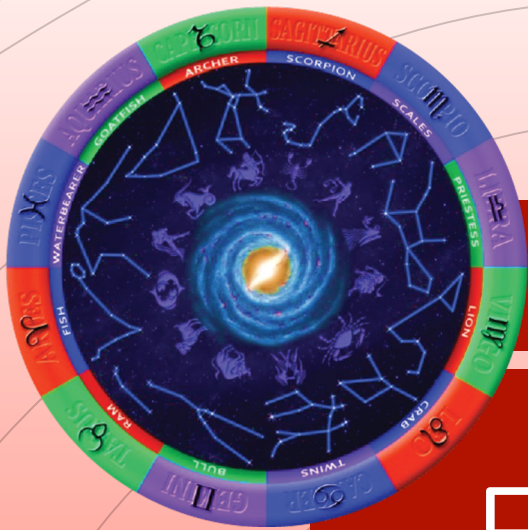

For more information and to
learn more visit us online:

www.shamanicastrology.com