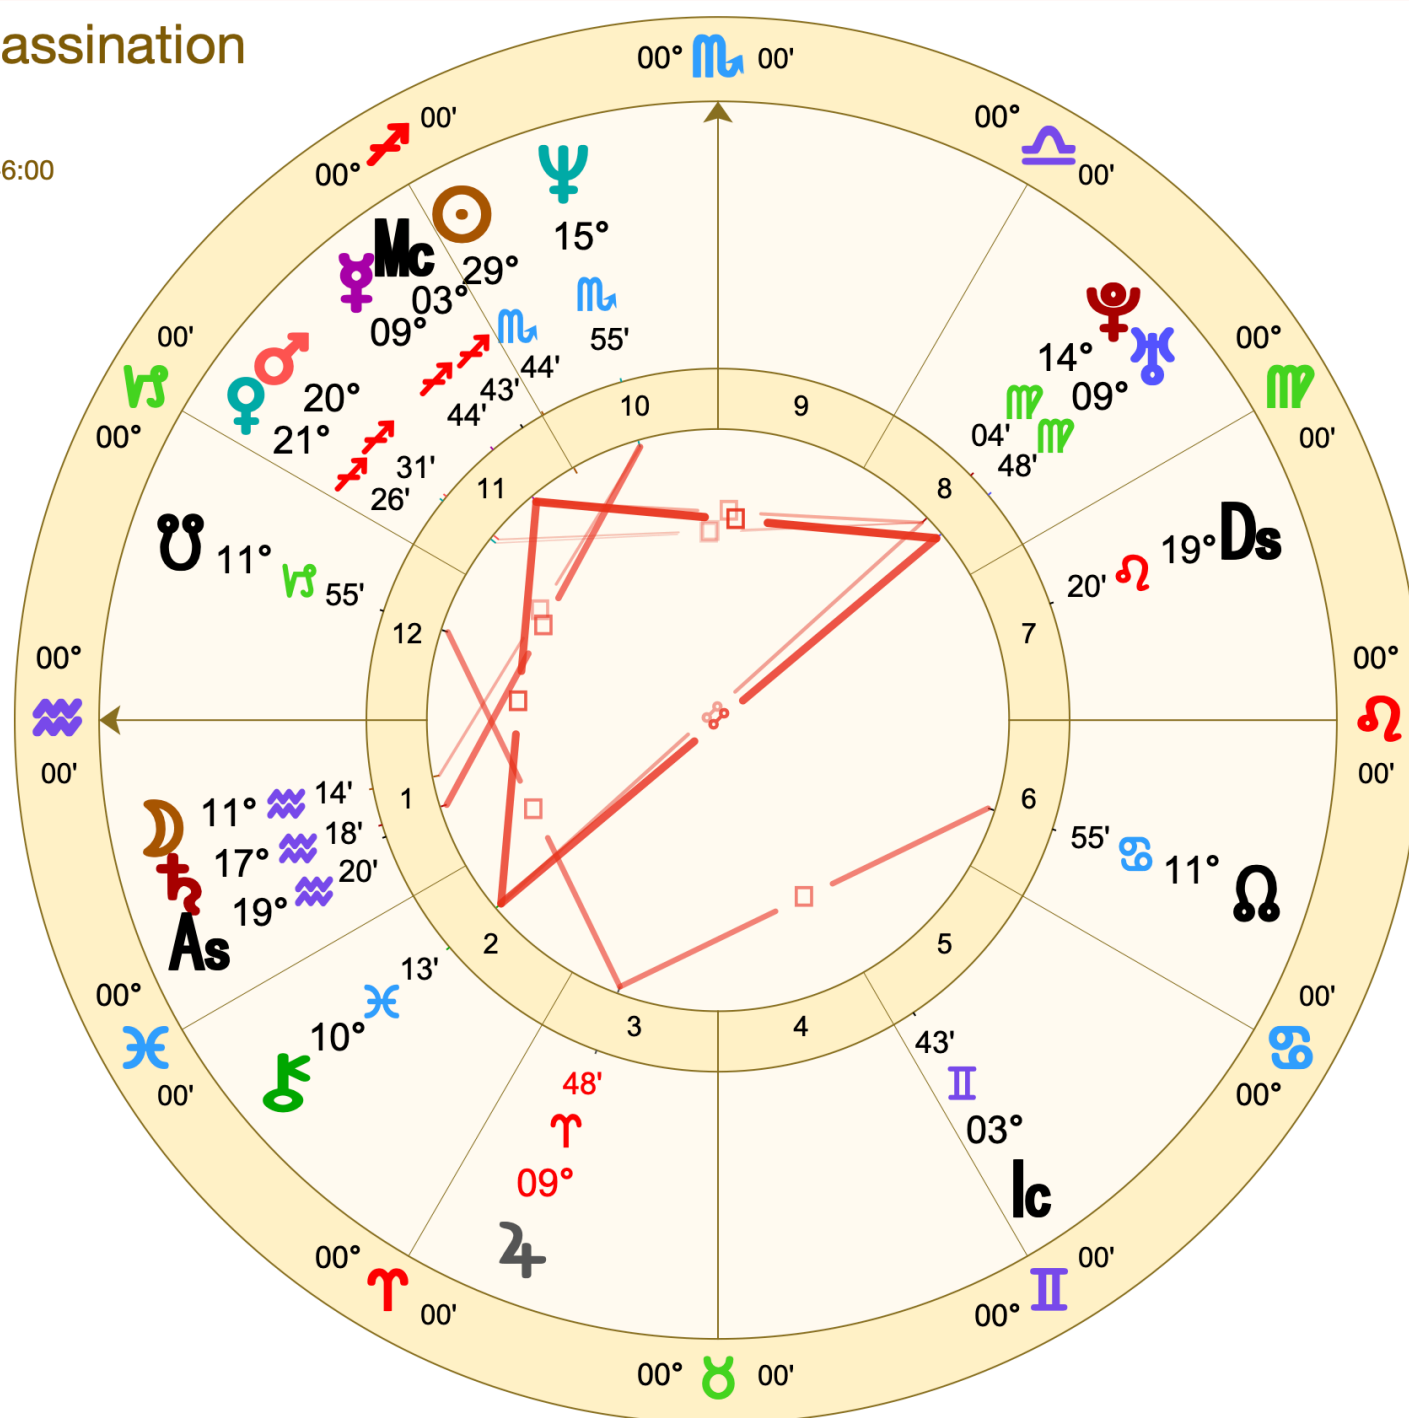

Mars Saga Column
Mars Saga info
generated from
Daniel Giamario and
Cayelin Castell

Sagas refer to
astronomical
alignments of Mars,
Venus and the Sun
that repeat every
6 1/2 years

Jupiter in Aries

June 6, 1927	-	September 10, 1927
January 22, 1928	-	June 3, 1928
May 11, 1939	-	October 29, 1939
December 20, 1939	-	May 16, 1940
April 21, 1951	-	April 28, 1952
April 3, 1963	-	April 11, 1964
March 18, 1975	-	March 26, 1976
March 2, 1987	-	March 8, 1988
February 12, 1999	-	June 28, 1999
June 5, 2010	-	September 8, 2010
January 22, 2011	-	June 4, 2011
May 10, 2022	-	October 27, 2022
December 20, 2022	-	May 16, 2023

Chiron in Aries

March 31, 1918	-	October 22, 1918
January 28, 1919	-	May 24, 1926
April 1, 1968	-	October 18, 1968
January 30, 1969	-	May 28, 1976
April 17, 2018	-	September 25, 2018
February 18, 2019	-	June 19, 2026

JFK Assassination

Natal

Nov 22 1963, Fri

12:30 PM CST +6:00

Dallas, TX

Geocentric

Tropical

Whole Sign