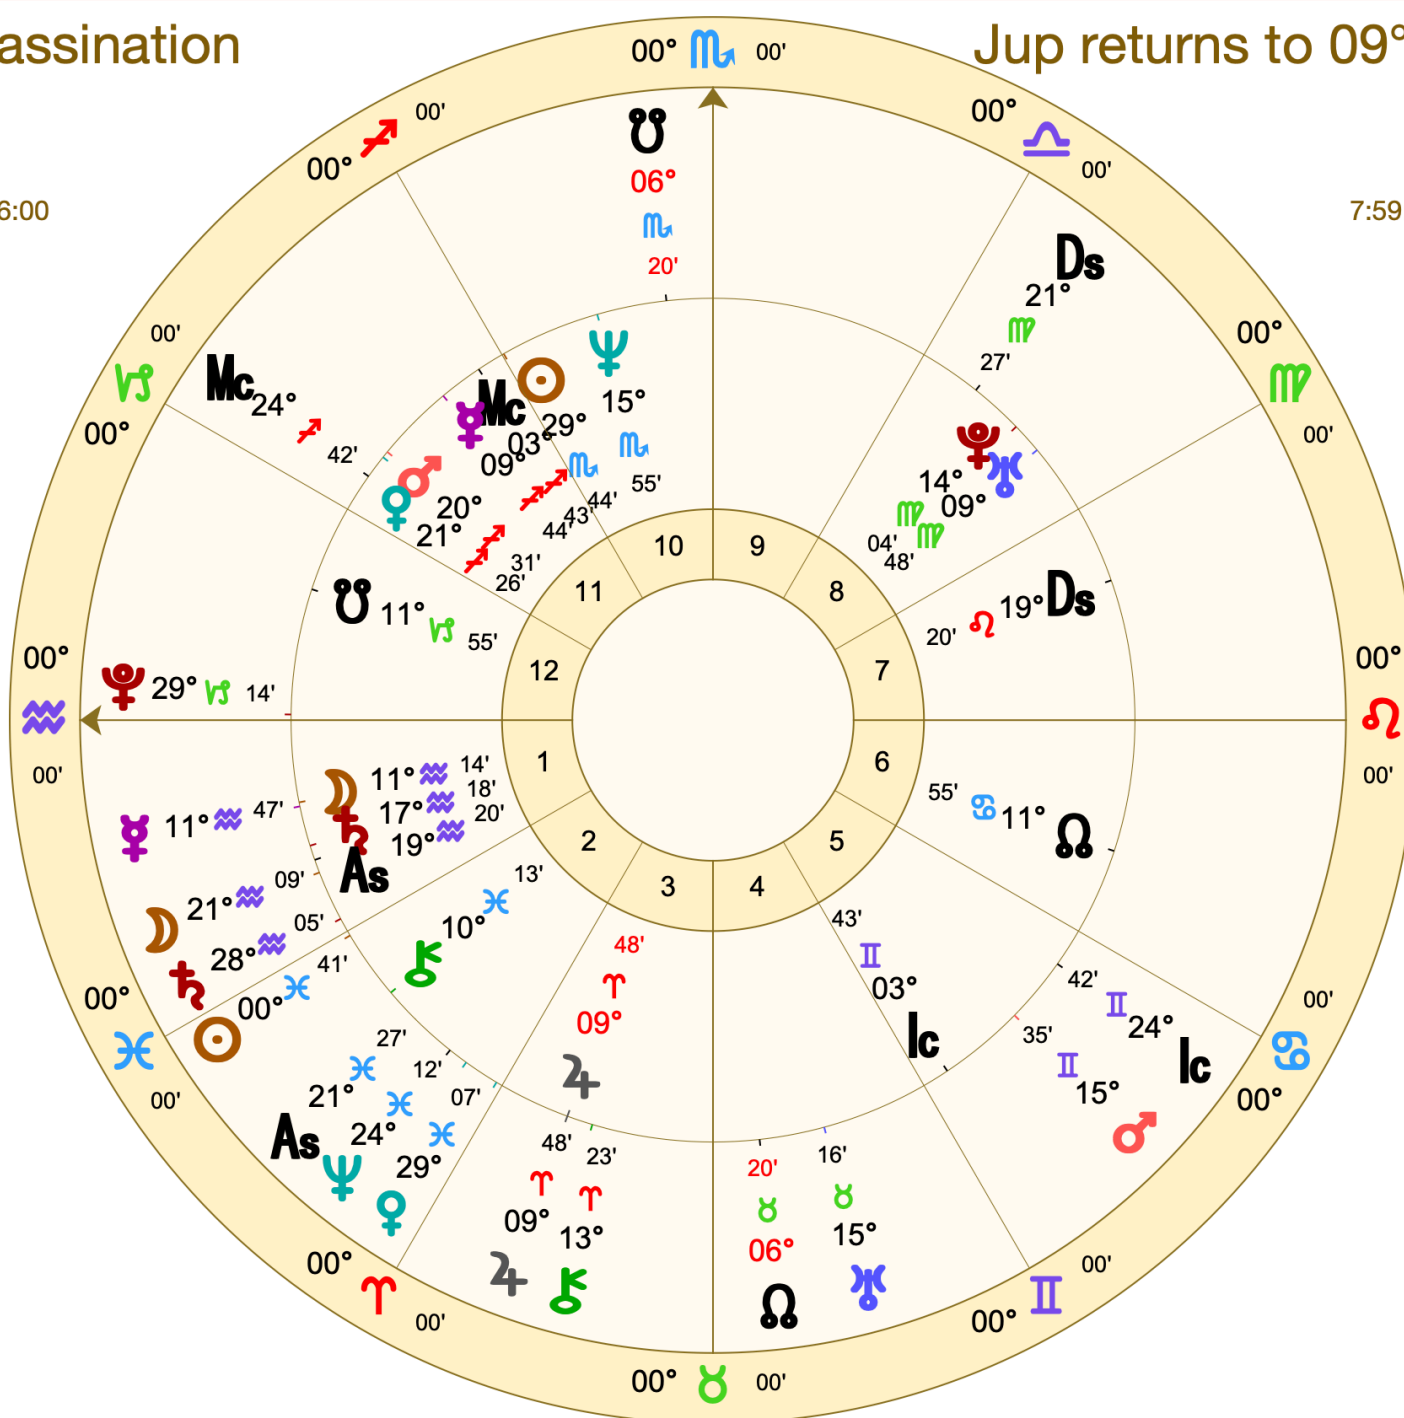

JFK Assassination

Natal
Inner Ring
Nov 22 1963, Fri
12:30 PM CST +6:00
Dallas, TX
Geocentric
Tropical
Whole Sign

Jup returns to 09°Ar48'51''

Event
Outer Ring
Feb 19 2023, Sun
7:59:25 AM MST +7:00
Bisbee, Arizona
Geocentric
Tropical
Whole Sign