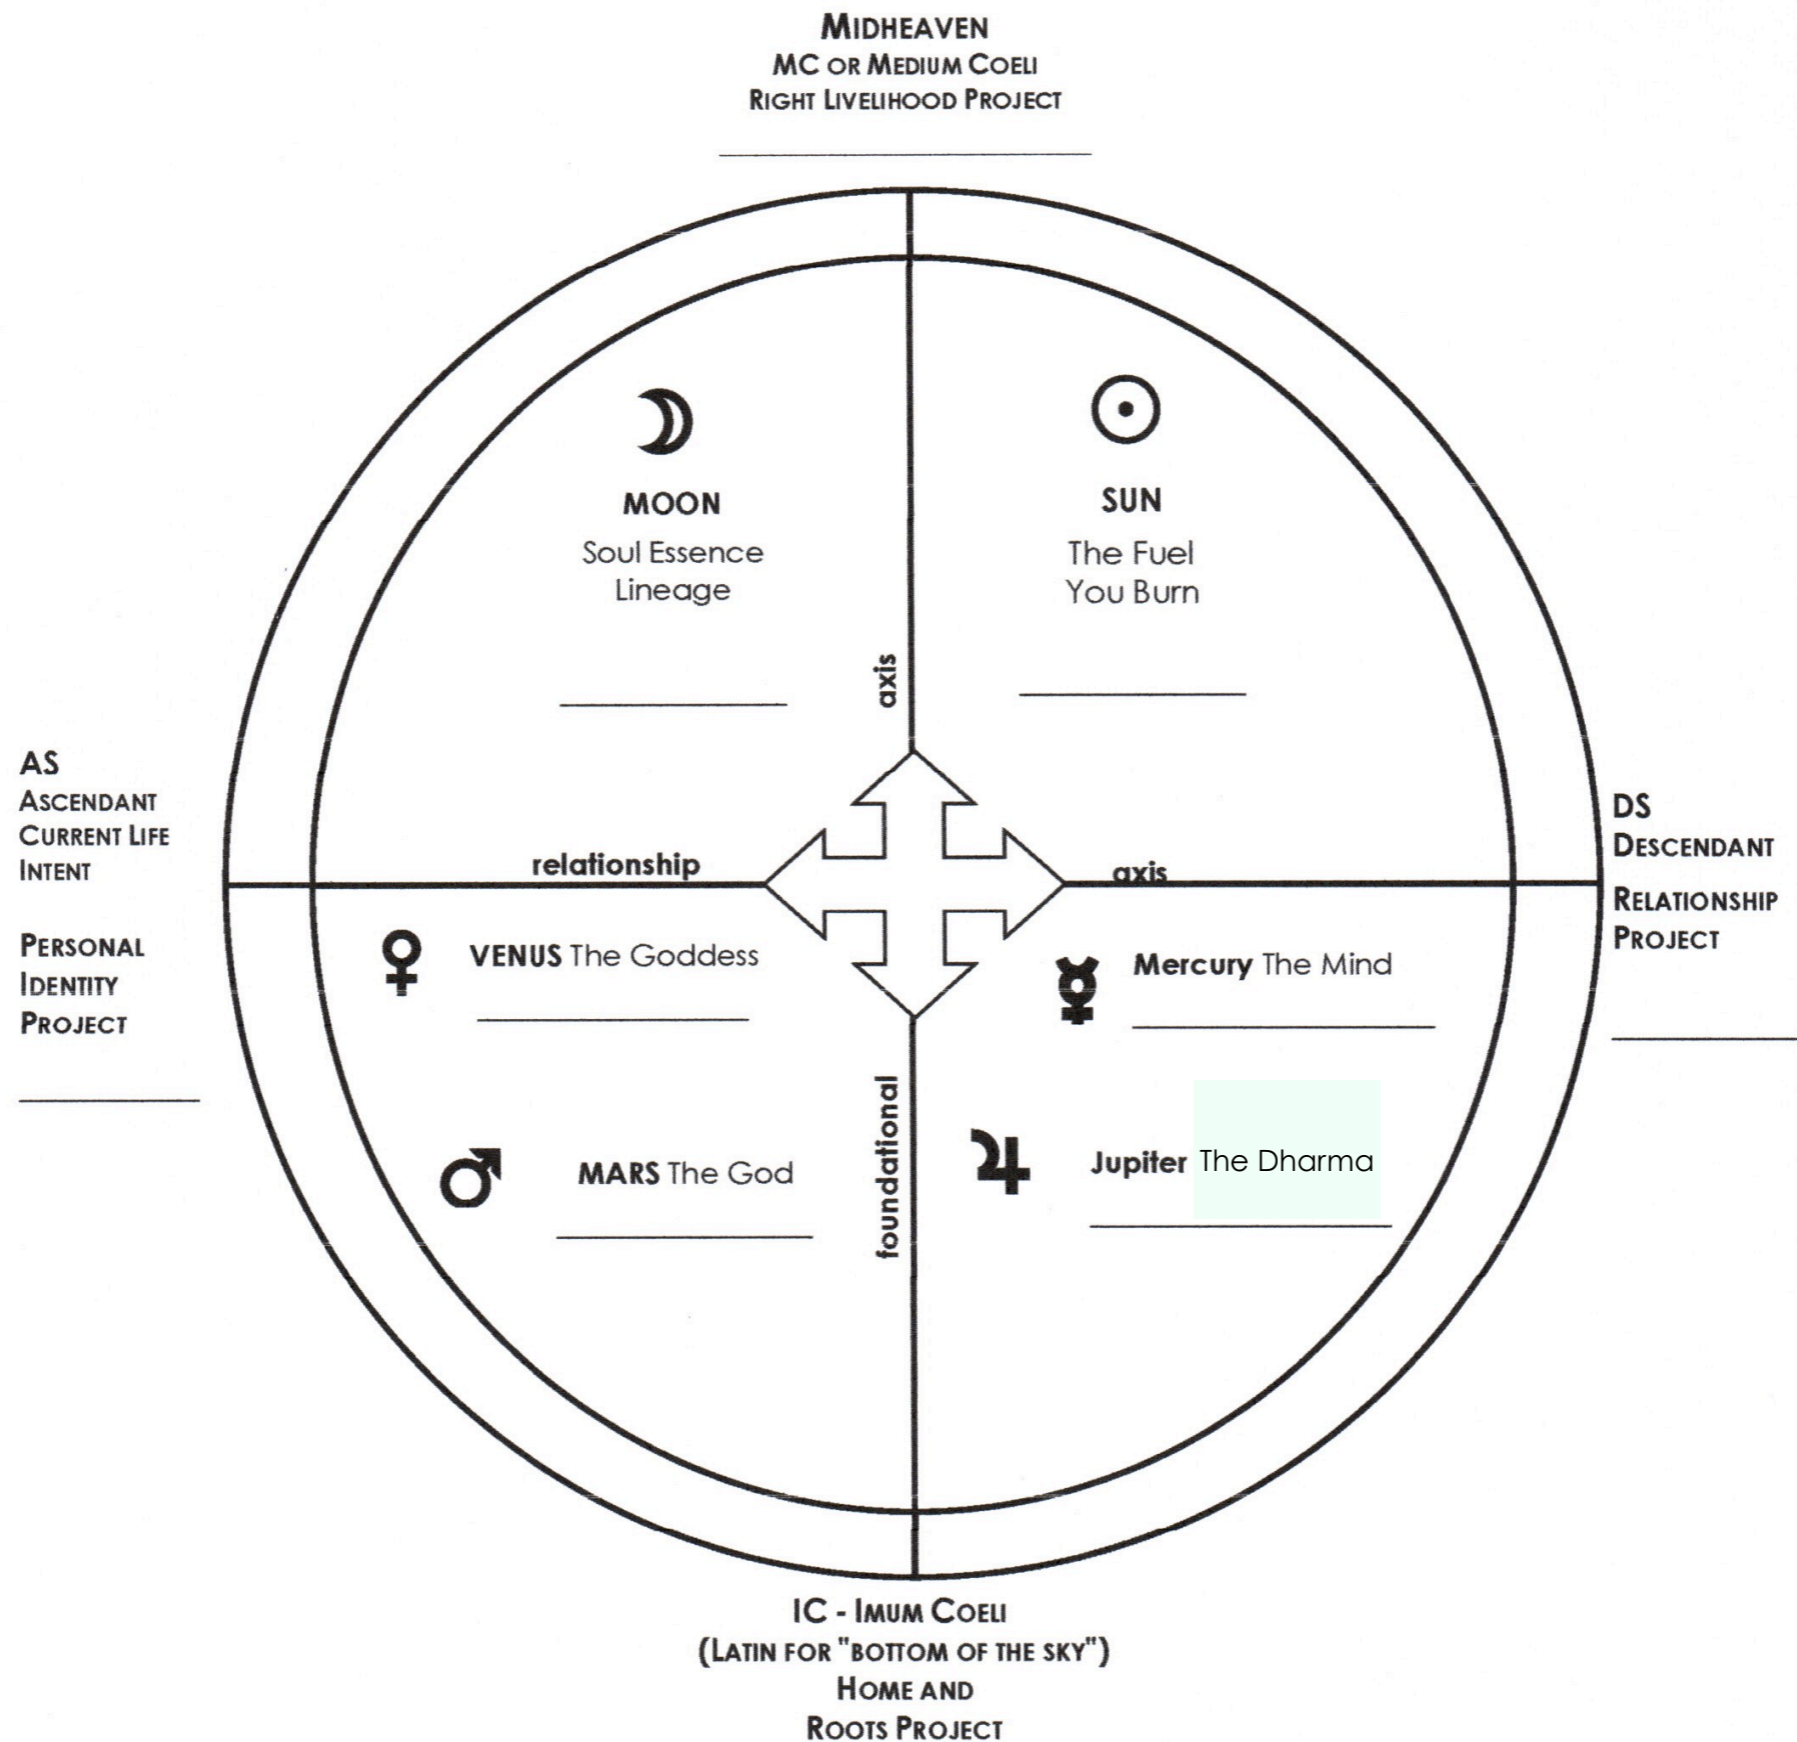

The Angles of the Natal Chart

With special emphasis on the IC

Daniel Giamario with slides by Mary Kern

The Angles of the Natal Chart with Special Emphasis on the IC

What we will cover

- The Cross on the Natal Chart made by the Four Angles
- The Two Axes—the vertical/horizontal relationships
- What is the IC?
- Archetypes of the IC express differently
- The IC/MC Axis
- What is the MC?
- Archetypes of the MC express differently
- Aspects to the IC/MC axis
- Planetary transit and Progressed Planets to the Angles
- Transiting Nodal Axis in alignment with Natal Angles—Nodal Axis hitting the IC/MC
- The difference between conjunctions and squares to the Angles

The Medicine Wheel with the Cross made by the Four Angles

Esoteric Christianity
regarding the
Journey of Spirit into Matter

**We are
"Crucified into Life coming onto our Cross"**

With these 4 projects

Who am I

What do I

Who am I with

Where do I do it from

The Two Axes

Vertical Axis is the Hierarchical Relationships:
parent child employee

Horizontal Axis is Equal Collaborative
Relationships:

First house and Seventh house

The Sign of the **Mc** is the Mystery School
through which **Right Livelihood** is to operate

MC
in Taurus
indicates

What you do,
must feel
good in the body

MC
in Scorpio
is about

Passion,
Aliveness and
deep Inner Roots