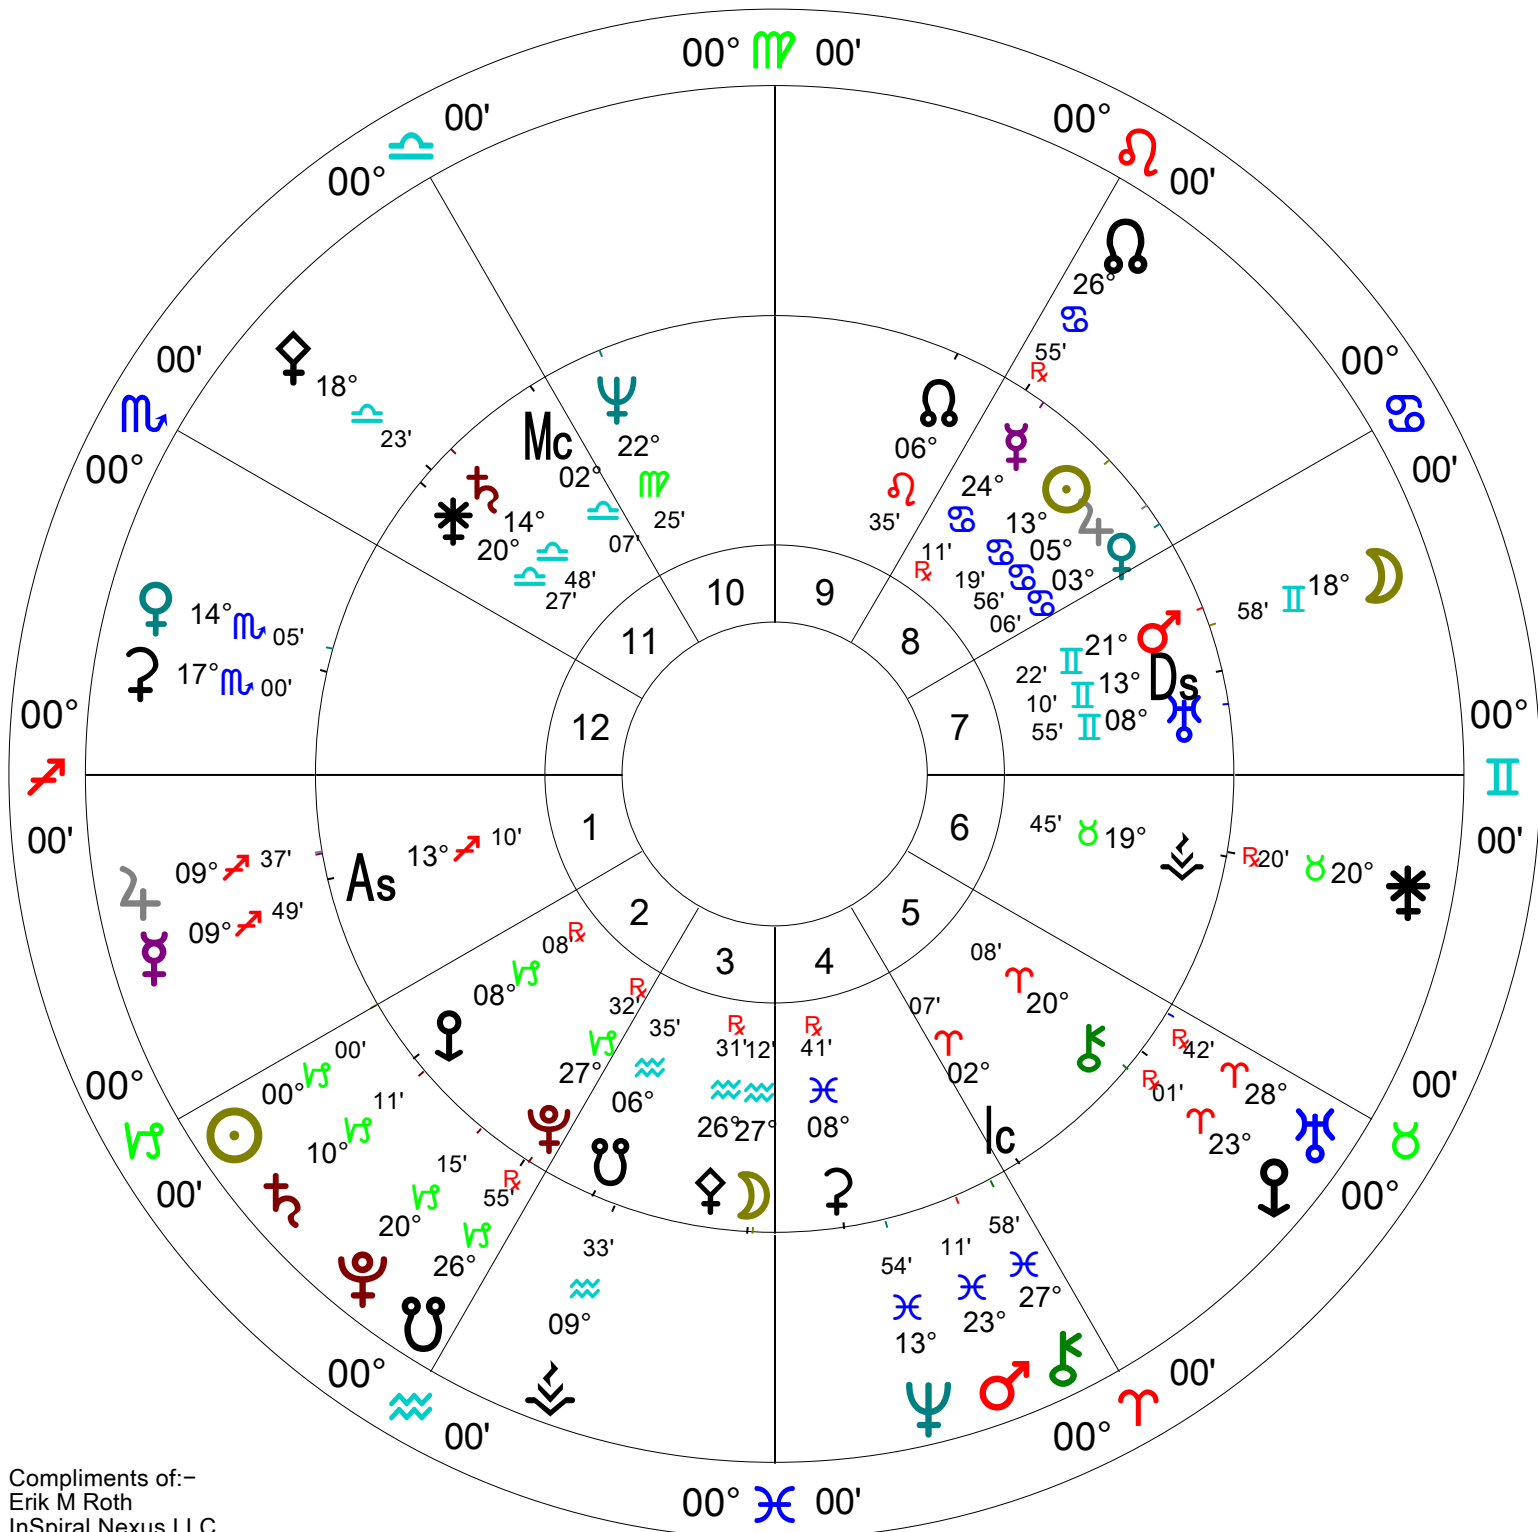

Inner Wheel  
**USA – Rudhyar**  
 Natal Chart  
 Jul 4 1776 NS, Thu  
 5:13:55 pm LMT +5:00:39  
 Philadelphia, PA  
 39°N57'08" 075°W09'51"  
 Geocentric  
 Tropical  
 Whole Signs  
 True Node

Outer Wheel  
**Transits Dec 21 2018**  
 Natal Chart  
 Dec 21 2018, Fri  
 5:22:38 pm EST +5:00  
 Washington, DC  
 38°N53'42" 077°W02'12"  
 Geocentric  
 Tropical  
 Whole Signs  
 True Node