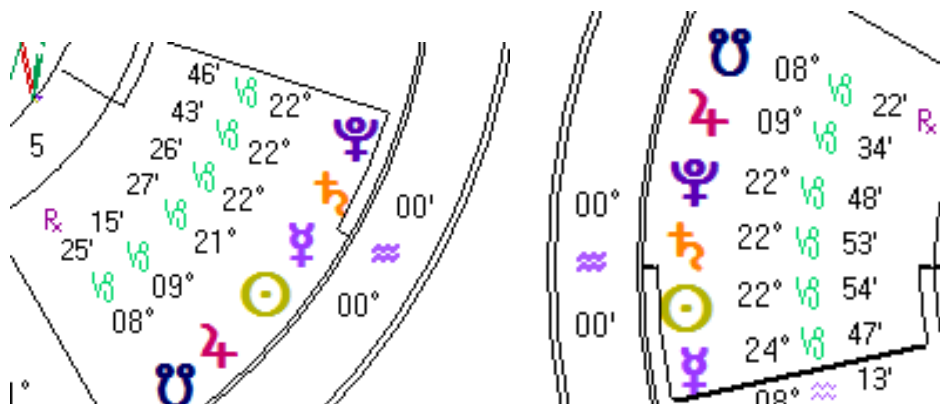

## Moon Occultations 2020

Jan 22, 2020	Jupiter	New Zealand and Southern Australia
Feb 18, 2020	Mars	
Feb 19, 2020	Jupiter	
Mar 18, 2020	Mars	Likely visible in the USA
Jun 19, 2020	Venus	
Aug 09, 2020	Mars	
Sep 05, 2020	Mars	
Oct 02, 2020	Mars	
Dec 12, 2020	Venus	
Dec 14, 2020	Mercury	

## Game Changing Major Planetary Combinations in 2020

Stellium, January 11, Sun, Mercury, Saturn, Pluto (Stellium is at least three planets conjunct)

Stellium January 13, Pluto, Saturn, Sun (22 Capricorn with Ceres too)

Stellium March 21, Jupiter, Mars, Pluto

T-Square August 31, Saturn, Venus, Mars (two squares and an opposition)

T-Square September 23, Mercury, Mars, Saturn

T-Square October 12, Sun, Mars, Jupiter

T-Square October 13, Sun, Mars, Pluto