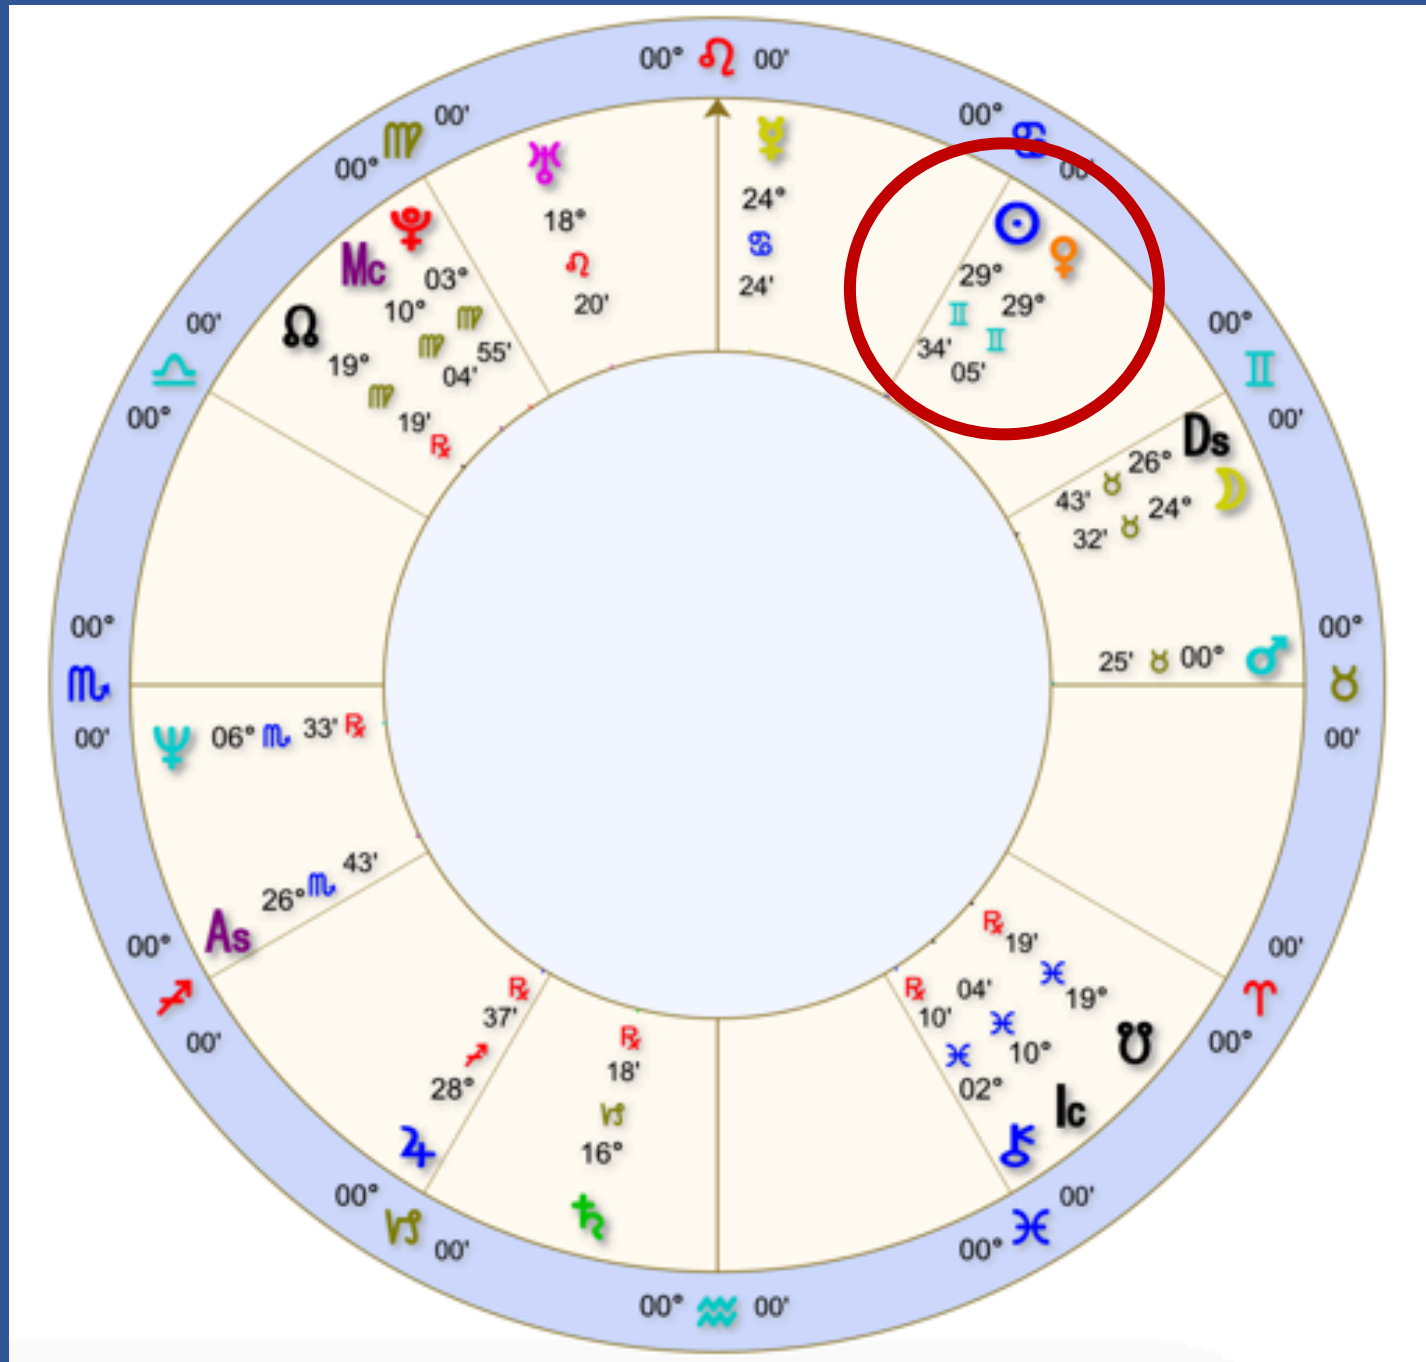

**AND  
Mars/North Node  
Near Aldebaran**

**Venus Cazimi/North Node Activation**

Cayelin's BHE (Best Husband Ever)

June 20, 1960

Virgo/Leo Meta Goddess

Underworld Phase

Venus in Gemini Conjunct the Sun

Jupiter Opposite Venus and Sun

Peter and a few of the women in his Running Harem. These Women Love Him!  
Showing how much he has done his sacred marriage work around the feminine...