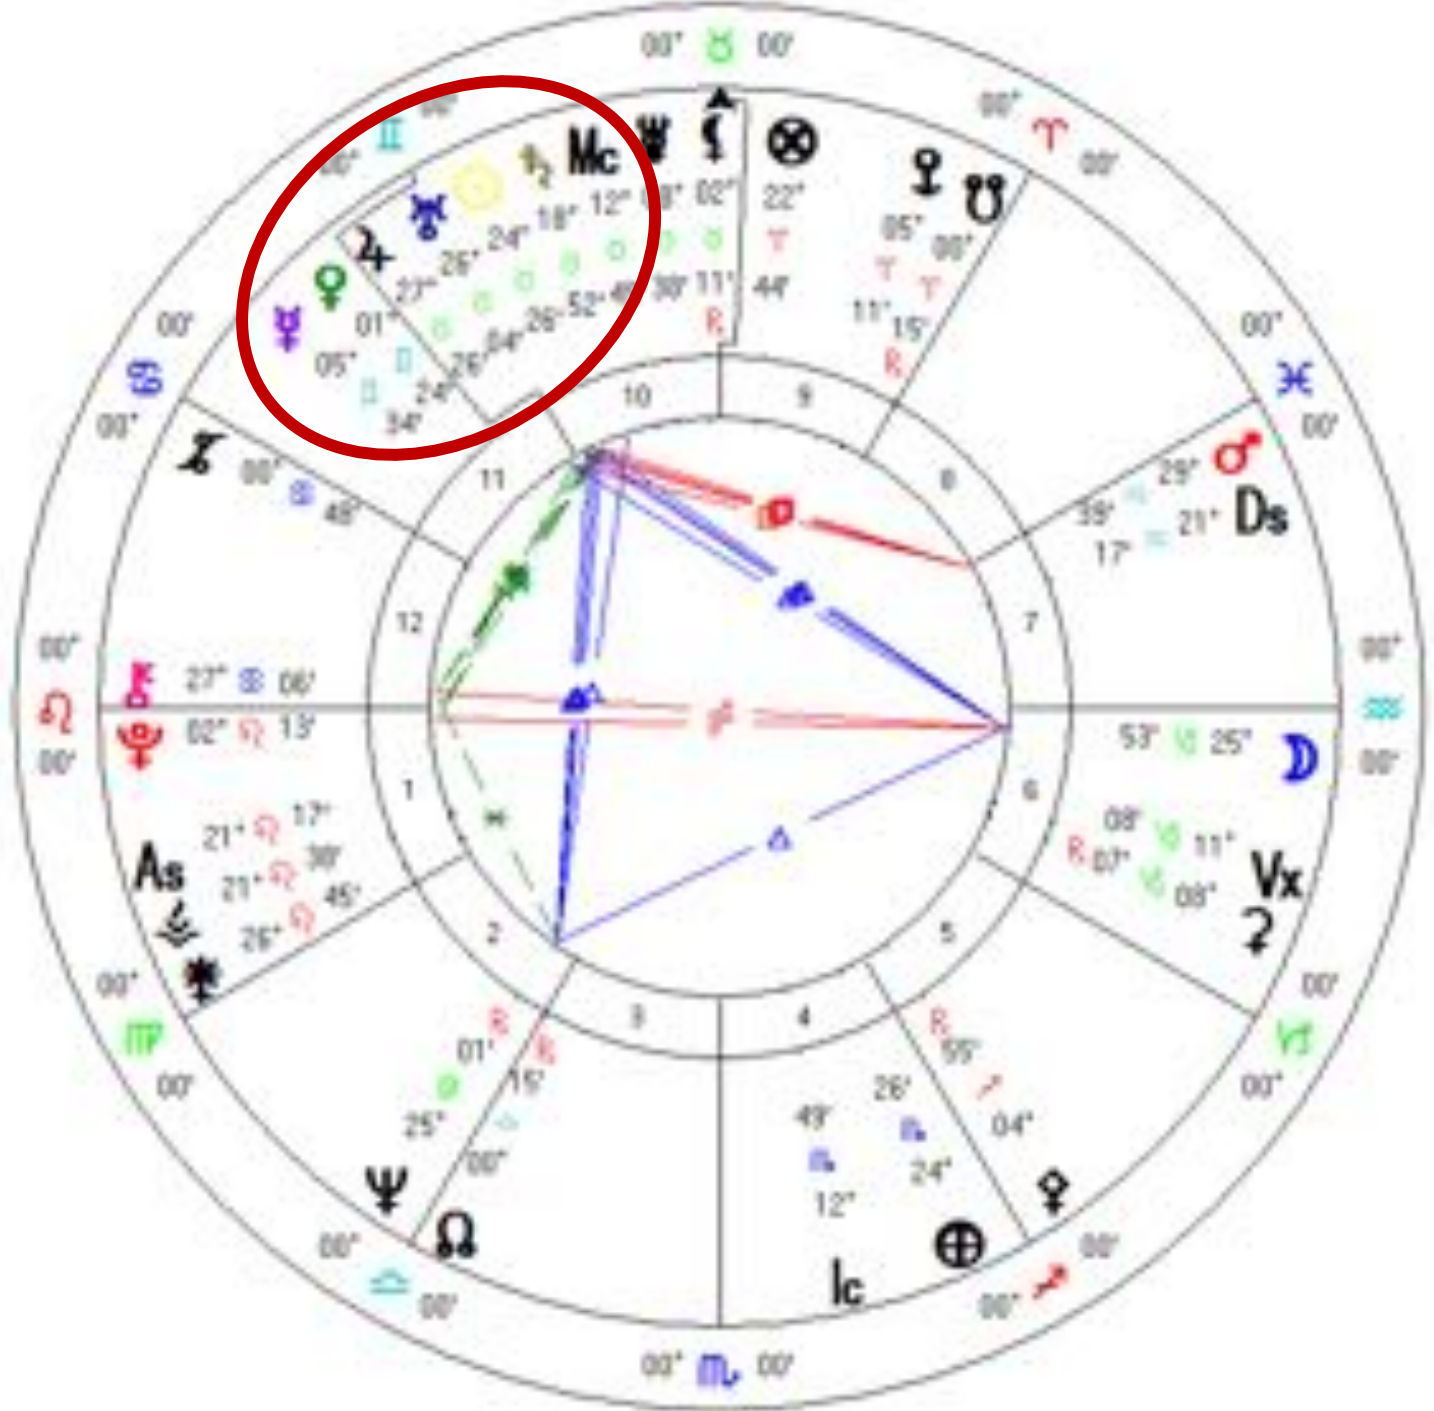

Rosita Arvigo 05/14/41
Herbalist, Author and founder of
Arvigo Therapy

Meta Goddess Cancer/Gemini
Inanna Underworld
Venus in Gemini conjunct Mercury
Jupiter Uranus, Sun and Saturn in
Taurus