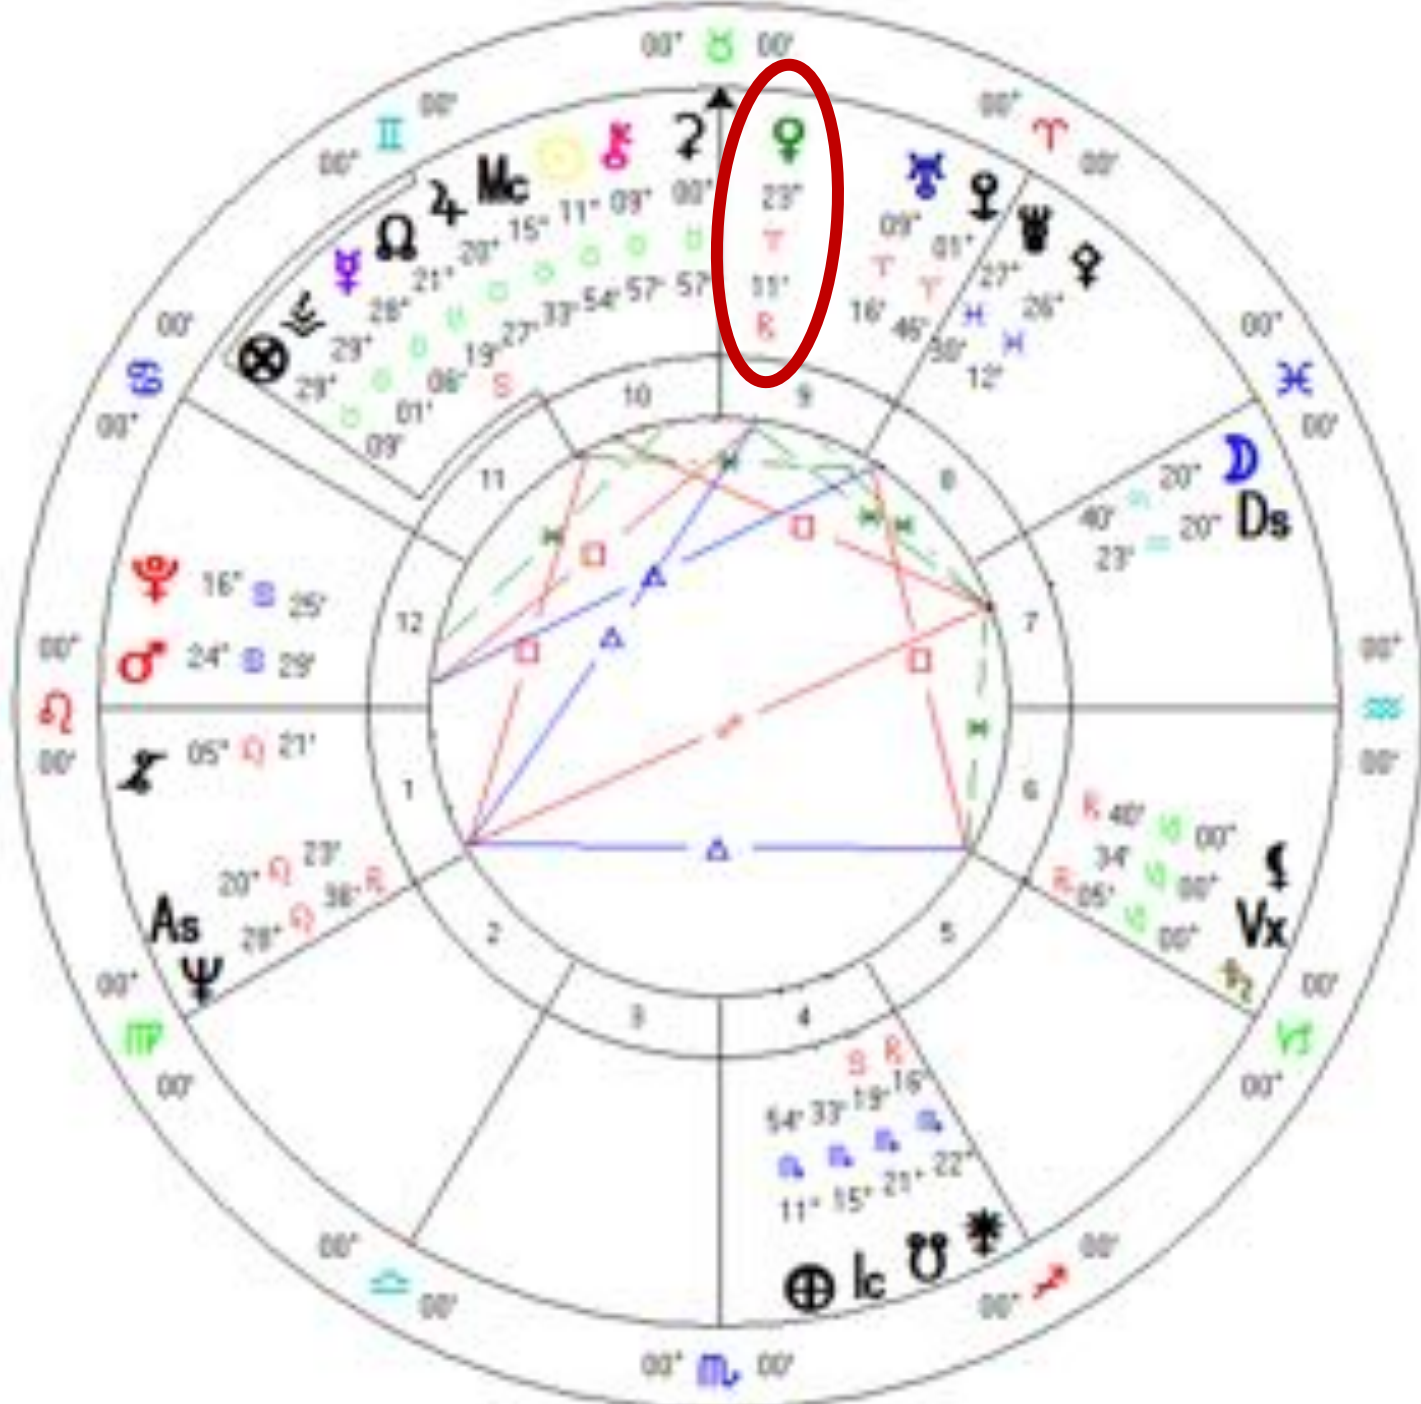

Joanna Macy 05/02/29

Deep Ecologist, Buddhist, author, developed
“The Work that Reconnects”

Coined the concept “The Great Turning”

**Aries Meta Goddess near beginning of most
recent 104 year Aries Synodic Cycle that
started in 1921 rising in Pisces in 2025**

Morning Star 6 days after Helical Rise

Venus Retrograde in Aries