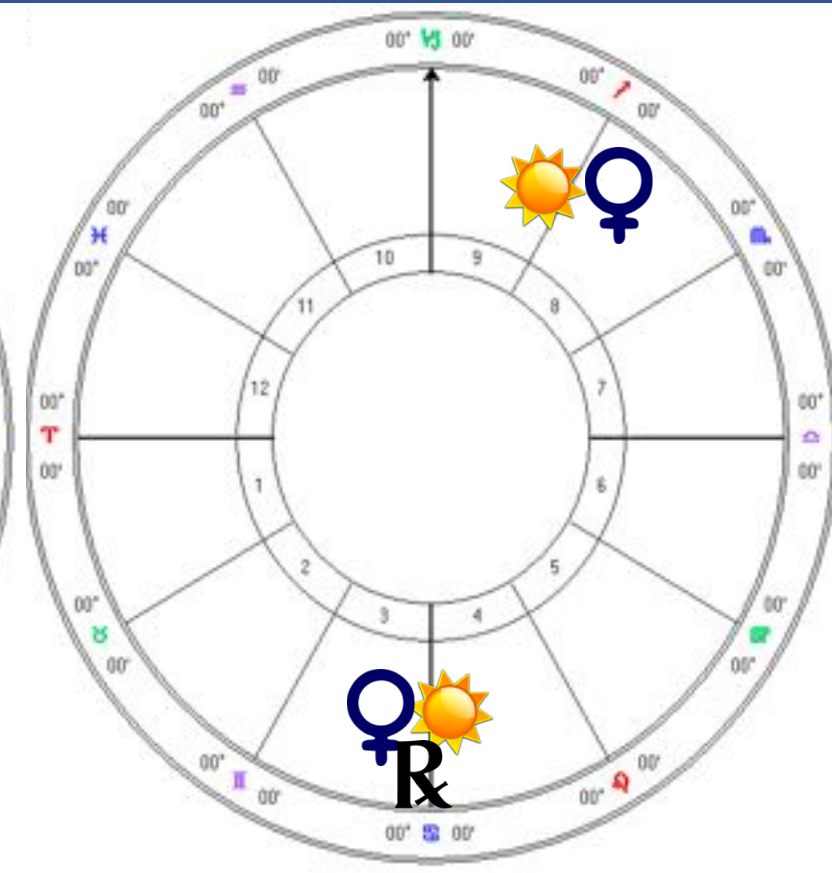

**Morning Star (Descent - Removing Chakra Vestments)**  
Venus is visible in the Morning Sky for about 9 months

**Underworld (Shamanic Death and Rebirth)**  
Venus is within  $10^\circ$  of the Sun (not visible) for 60-90 days

**Evening Star (Ascent - Reclaiming Chakra Vestments)**  
Venus is visible in the Evening Sky for about 9 months

**Metamorphic Underworld (Changing Identity)**  
Retrograde Venus is within  $10^\circ$  of the Sun (not visible) 8 Days

# Morning/Evening/Underworld/Metamorphic Venus Star Phase

©Venus Alchemy

Venus Rising ahead of the Sun  
**Morning Star** Venus Rises and Sets BEFORE the Sun disappearing below the horizon before sunset

Venus Rising after the Sun  
**Evening Star** Venus Rises and Sets AFTER the Sun Appearing in the evening Sky after Sunset

Venus Within 10 Degrees of the Sun  
**Marks One of the Two Underworld Phases when Venus is Not visible in either the morning or evening sky**