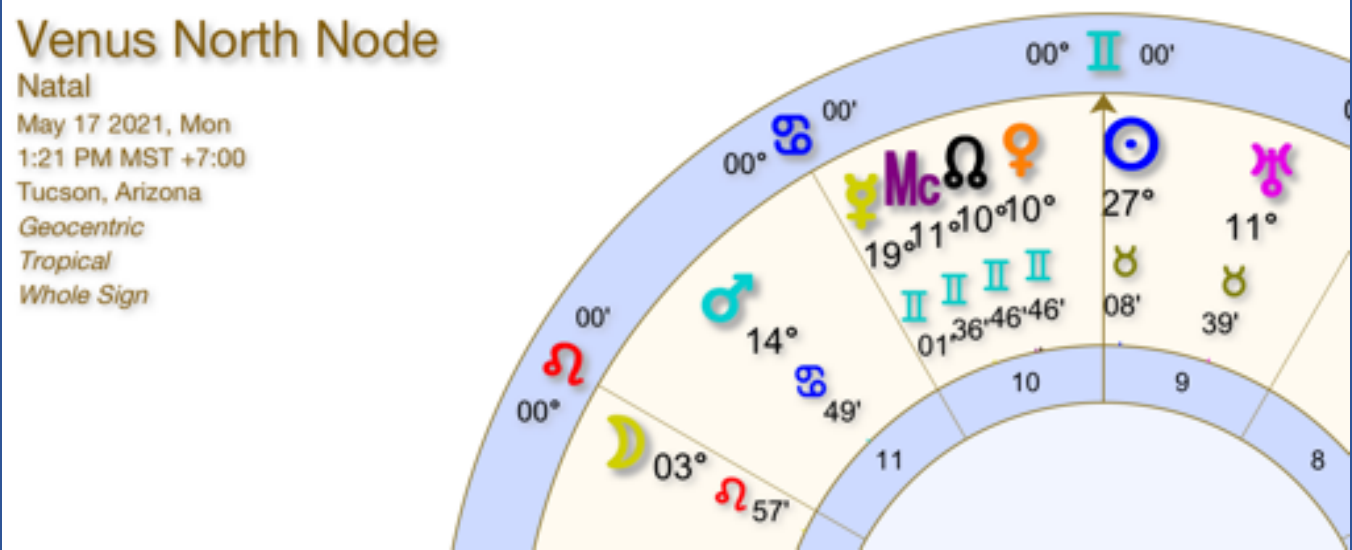

- **The North Node is where we are headed, it is our co-created Destiny** where the seeds we have planted are coming to fruition.
- **North Node in Gemini (With Venus exact Aug 05, 2020 and May 17, 2021)** Cultivates Freedom, Creativity, Magic **Challenge:** too much information, too many possibilities creating a distraction from seeing and embracing new opportunities.
  It is time to act on new ideas, new perspectives, and new insights that are yours to experience.

©Venus Alchemy

North Node is in Gemini from May 04, 2020 to January 18, 2022 when it enters the sign of Taurus