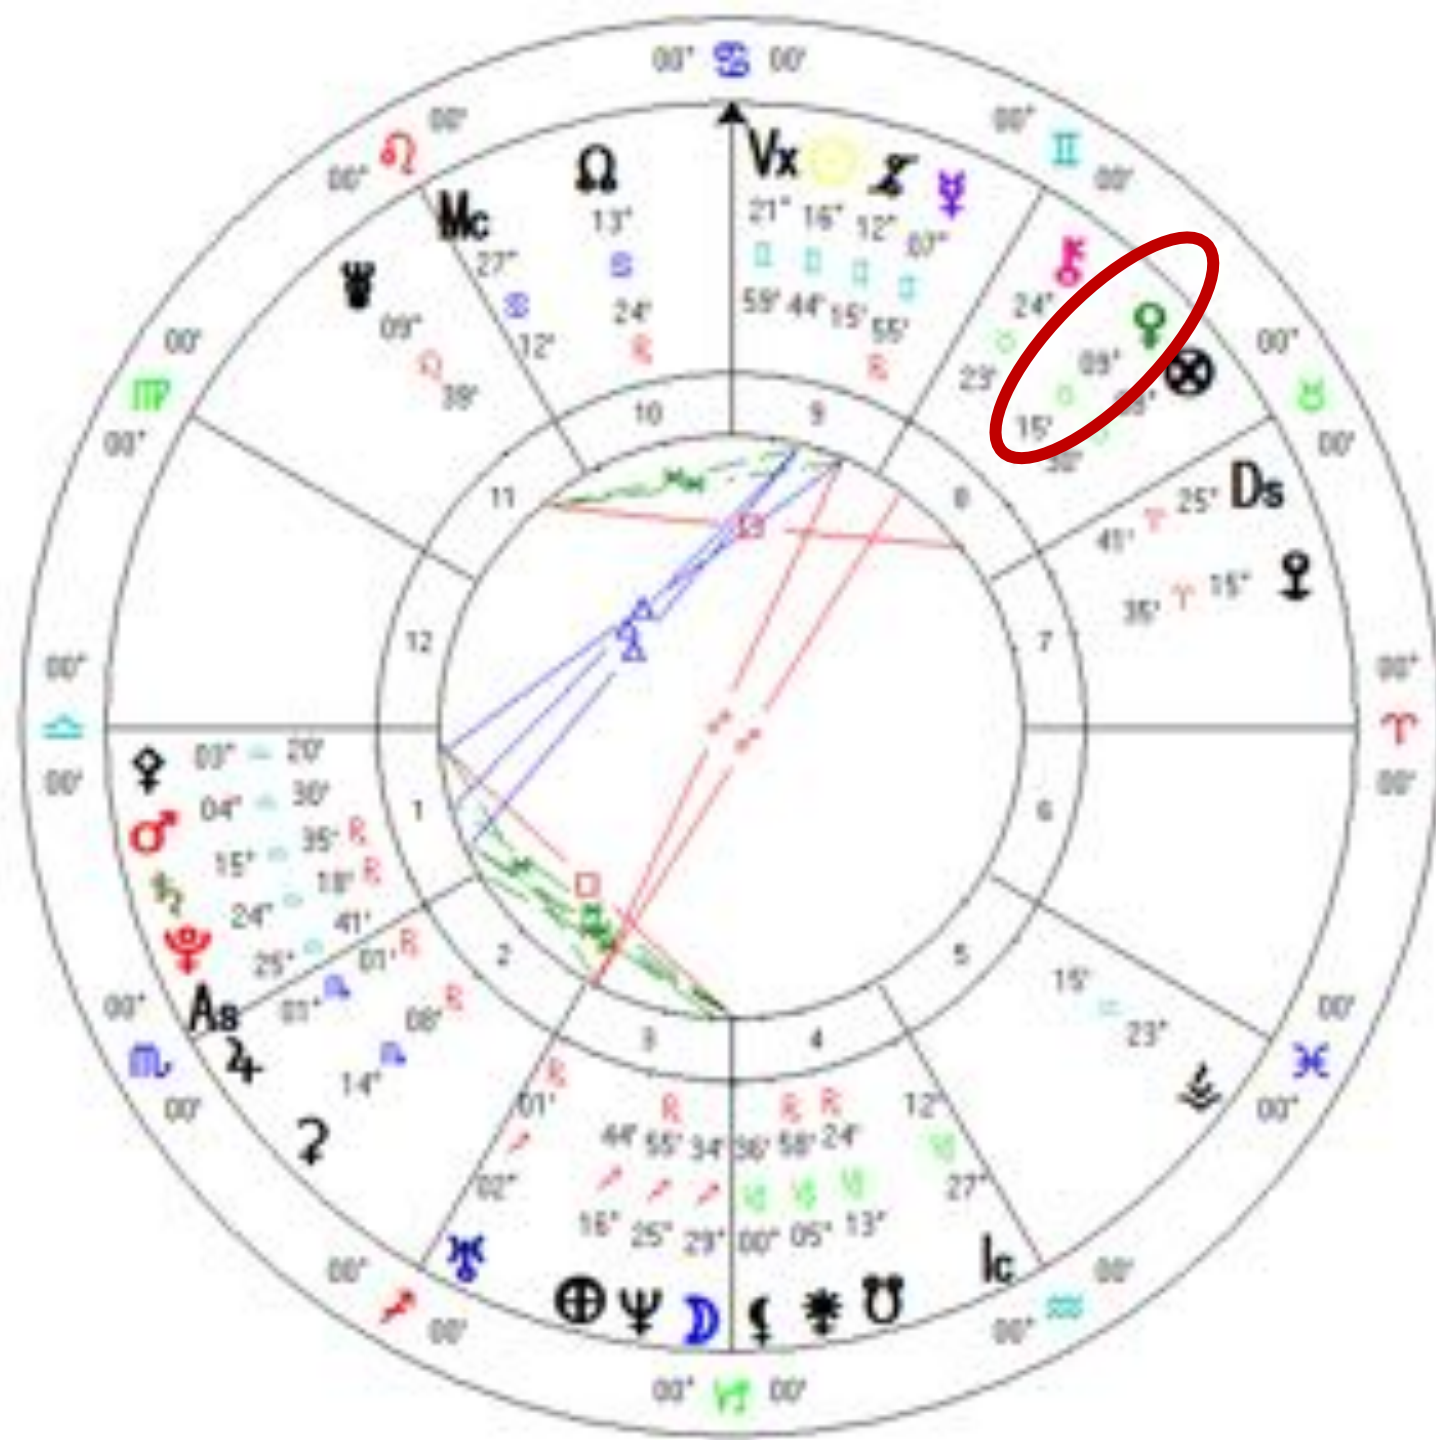

©Venus Alchemy