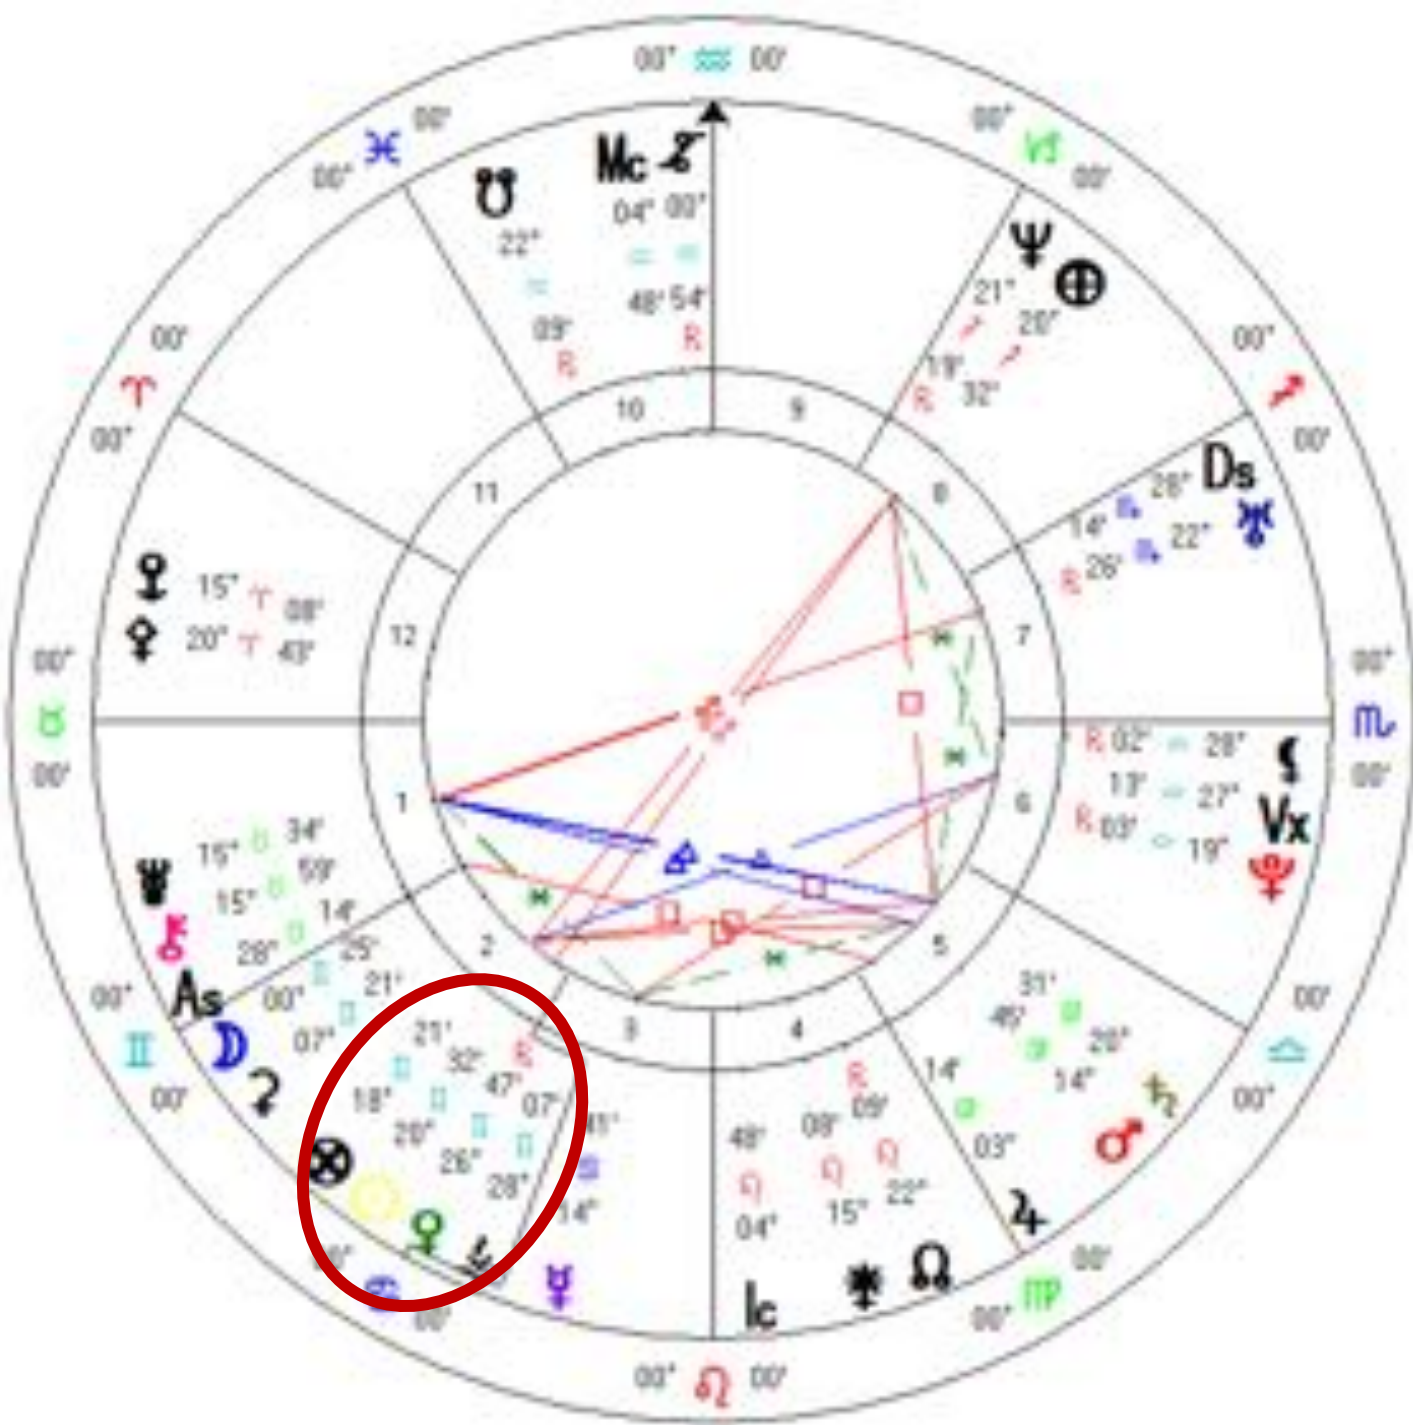

Rochelle Schieck 06/11/80
Qoya Founder

Metamorphic Underworld
Scorpio Meta Goddess
Switched to Gemini
Sun and Venus in Gemini
Venus Retrograde