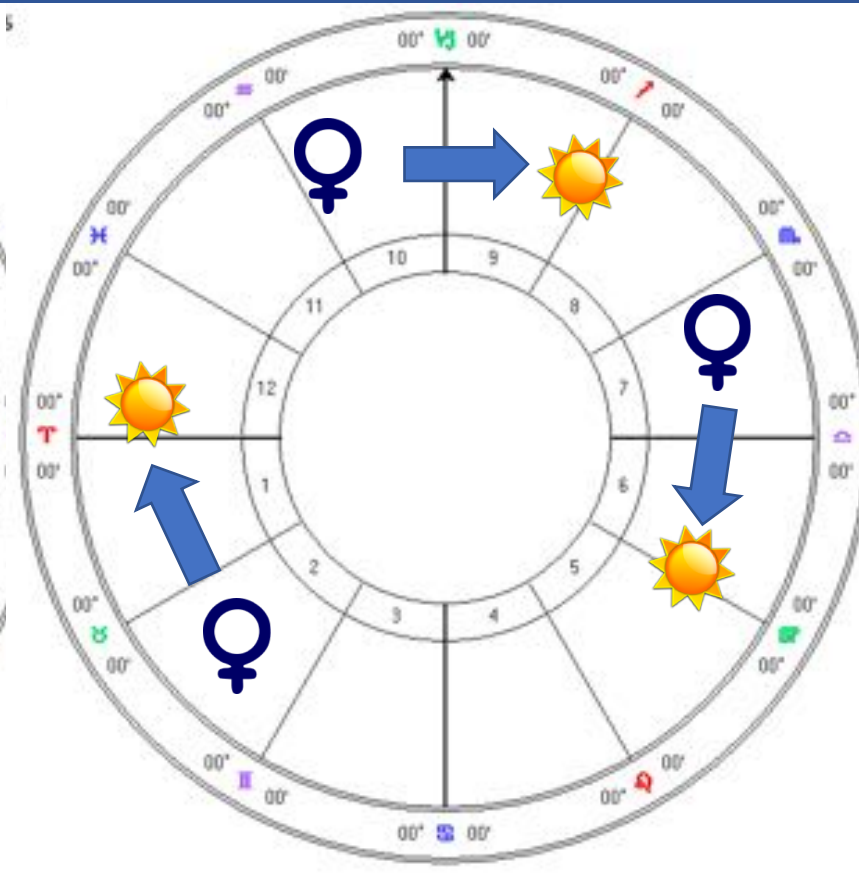

**Morning Star (Descent - Removing Chakra Vestments)**  
Venus is visible in the Morning Sky for about 9 months

**Underworld (Shamanic Death and Rebirth)**  
Venus is within  $10^\circ$  of the Sun (not visible) for 60-90 days

**Evening Star (Ascent - Reclaiming Chakra Vestments)**  
Venus is visible in the Evening Sky for about 9 months

**Metamorphic Underworld (Changing Identity)**  
Retrograde Venus is within  $10^\circ$  of the Sun (not visible) 8 Days

# Morning/Evening/Underworld/Metamorphic Venus Star Phase

©Venus Alchemy

Venus Rising ahead of the Sun  
**Morning Star** Venus Rises and Sets BEFORE the Sun disappearing below the horizon before sunset

Venus Rising after the Sun  
**Evening Star** Venus Rises and Sets AFTER the Sun Appearing in the evening Sky after Sunset

Venus Within 10 Degrees of the Sun  
**Marks One of the Two Underworld Phases when Venus is Not visible in either the morning or evening sky**