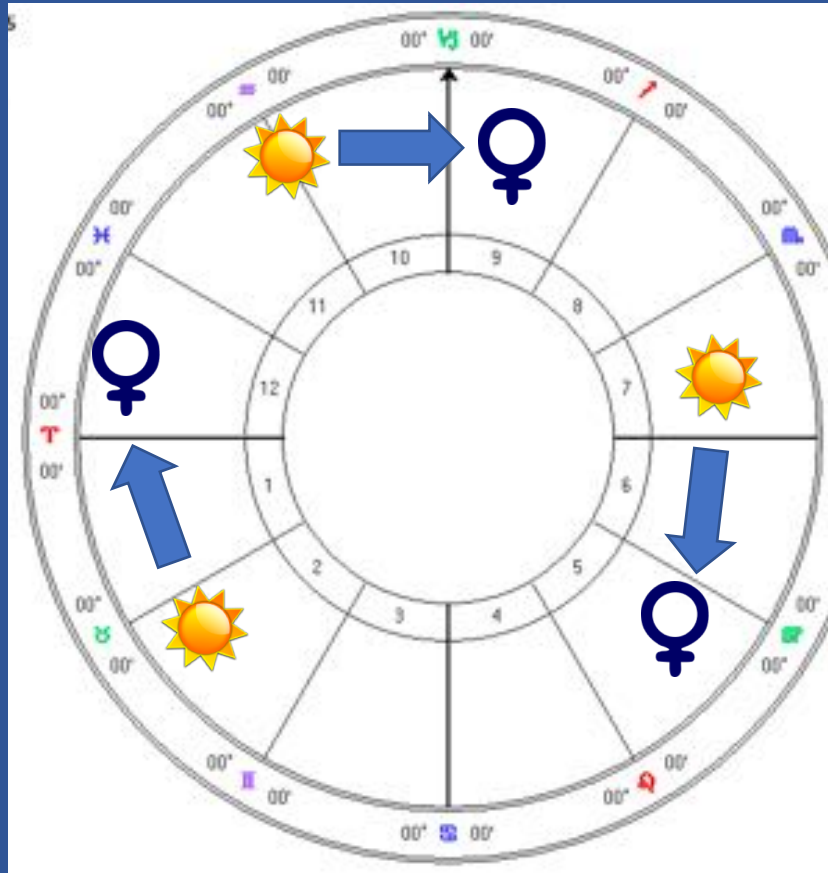

**Morning Star (Descent - Removing Chakra Vestments)**  
Venus is visible in the Morning Sky for about 9 months

**Underworld (Shamanic Death and Rebirth)**  
Venus is within  $10^\circ$  of the Sun (not visible) for 60-90 days

**Evening Star (Ascent - Reclaiming Chakra Vestments)**  
Venus is visible in the Evening Sky for about 9 months

**Metamorphic Underworld (Changing Identity)**  
Retrograde Venus is within  $10^\circ$  of the Sun (not visible) 8 Days

# Morning/Evening/Underworld/Metamorphic Venus Star Phase

©Venus Alchemy

Venus Rising ahead of the Sun  
**Morning Star** Venus Rises and Sets BEFORE the Sun disappearing below the horizon before sunset

Venus Rising after the Sun  
**Evening Star** Venus Rises and Sets AFTER the Sun Appearing in the evening Sky after Sunset

Venus Within 10 Degrees of the Sun  
**Marks One of the Two Underworld Phases when Venus is Not visible in either the morning or evening sky**