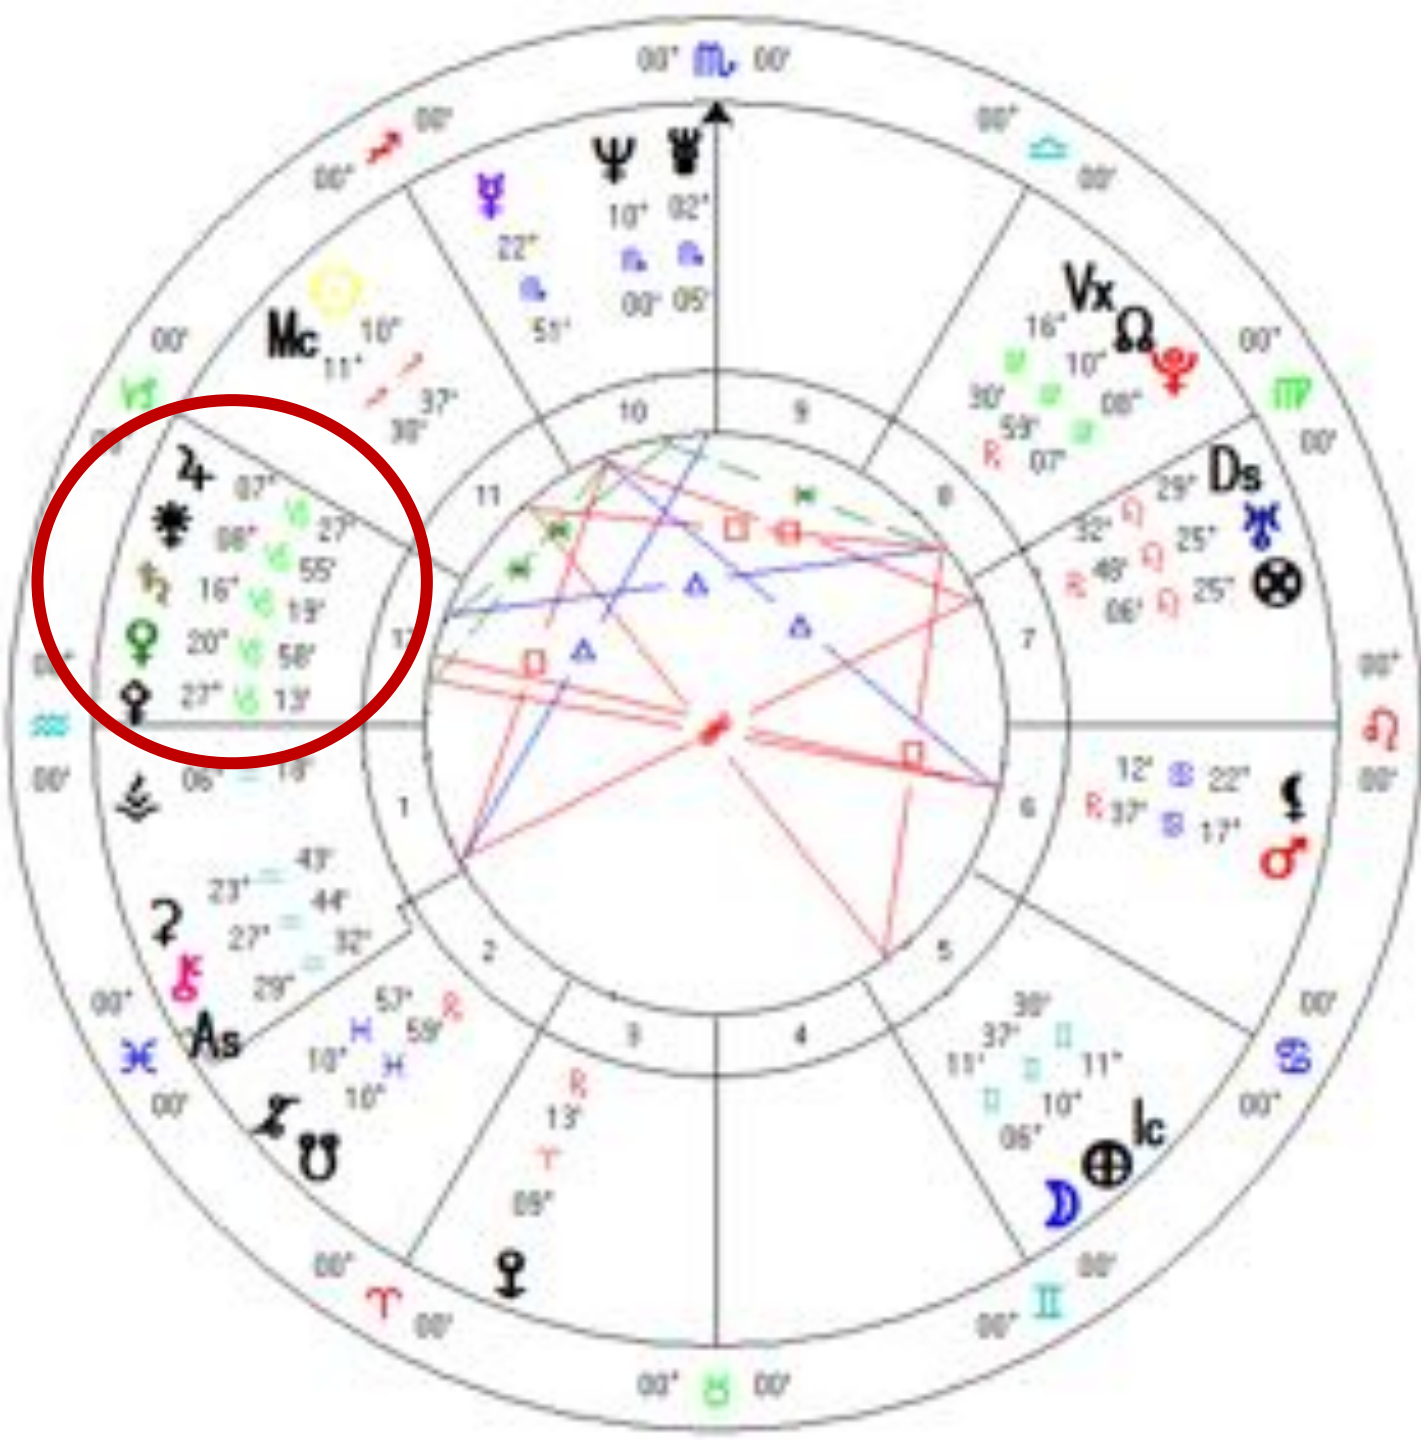

Deb Haaland 12/02/60

©Venus Alchemy

Nominee for Secretary of the Interior

Virgo/Leo Meta Goddess

Evening Star Phase

Heart Chakra Gate

Venus in Capricorn conjunct Saturn