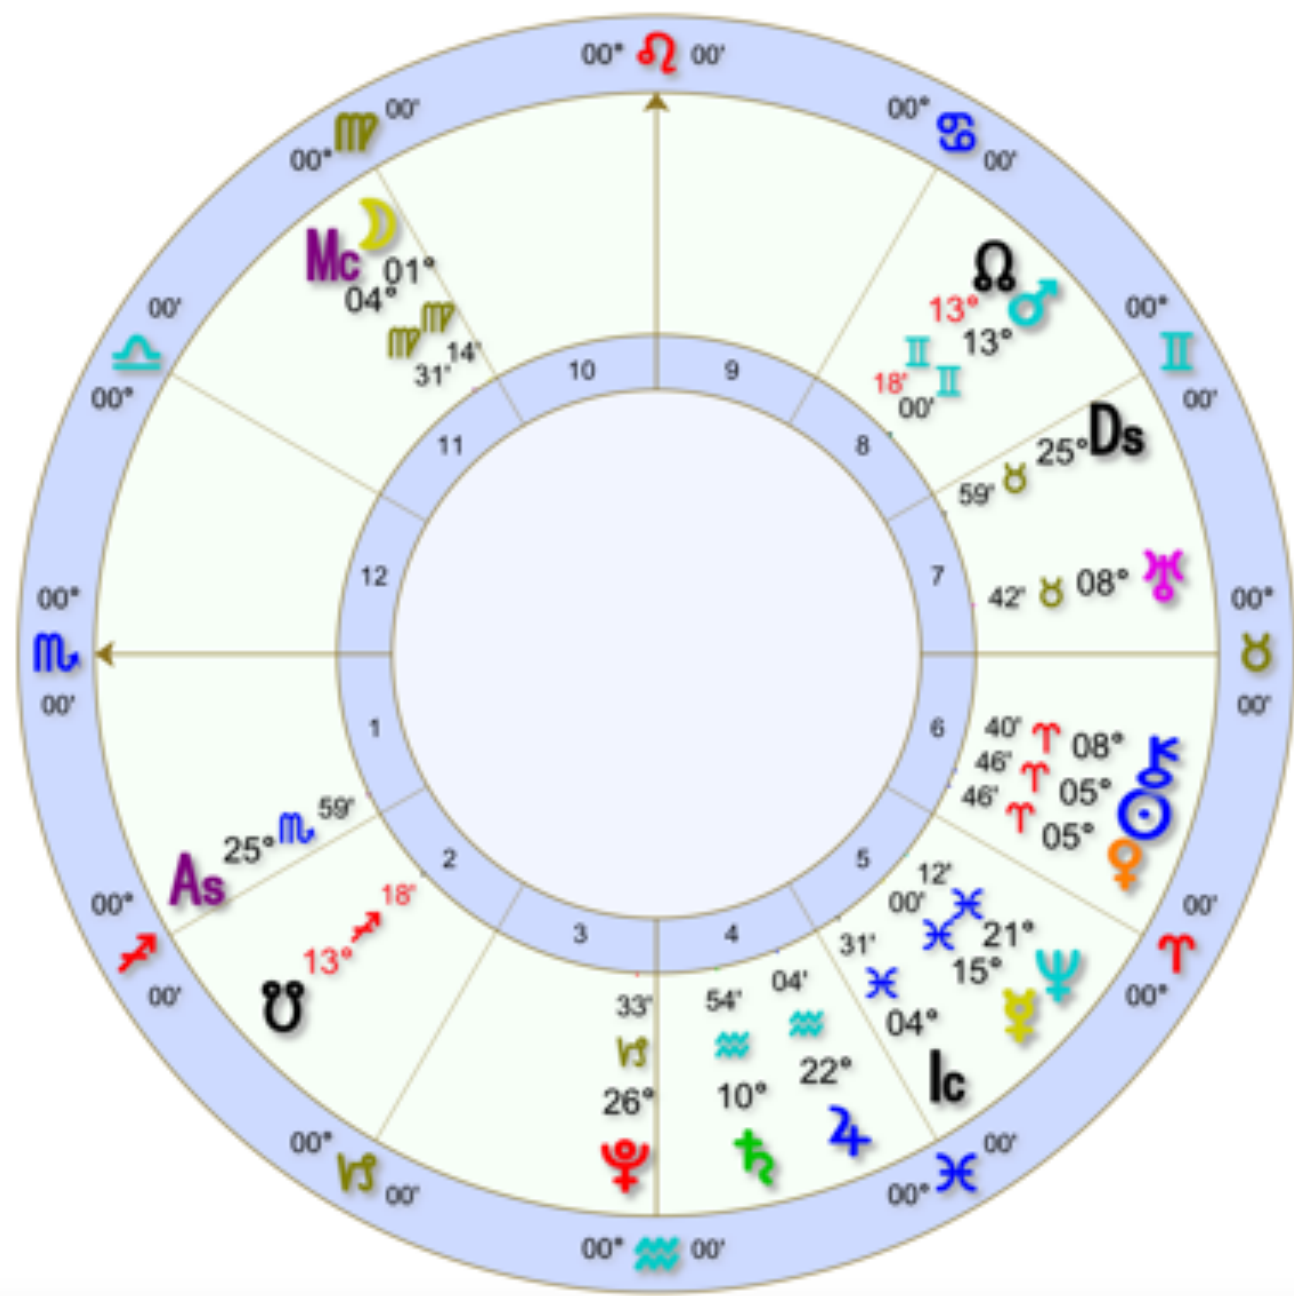

Transits
Event
Mar 25 2021, Thu
10:33:42 PM MST +7:00
Tucson, Arizona
Geocentric
Tropical
Whole Sign

**Underworld Venus
With the Sun exact
Within 3 degrees
of Chiron**

**AND
Mars/North Node
Near Aldebaran**

Venus Cazimi/North Node Activation