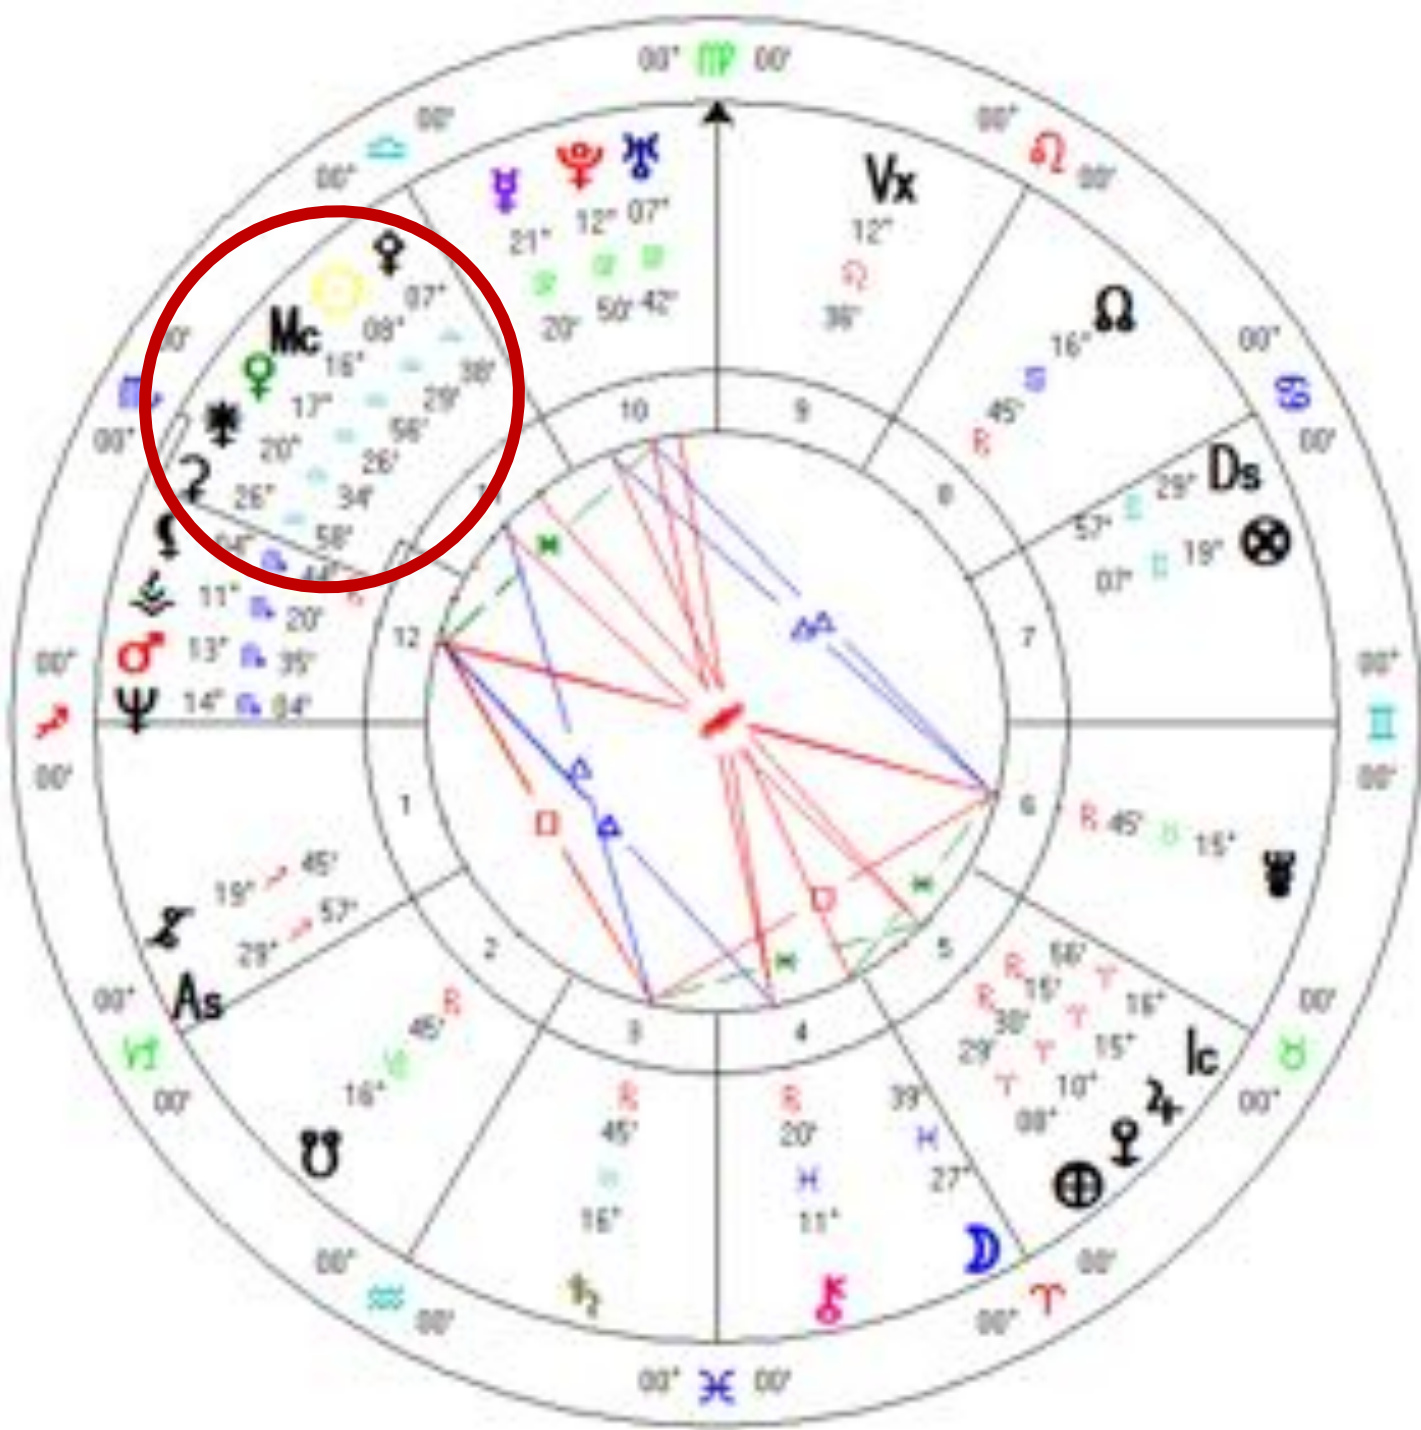

Ibtisam Barakat 10/02/63
Palestinian Author and Poet

Scorpio Meta Goddess/2018 Libra
Inanna Underworld
Venus in Libra conjunct the Sun,
Midheaven, Juno, Ceres, Pallas Athena
and square the Lunar Nodes