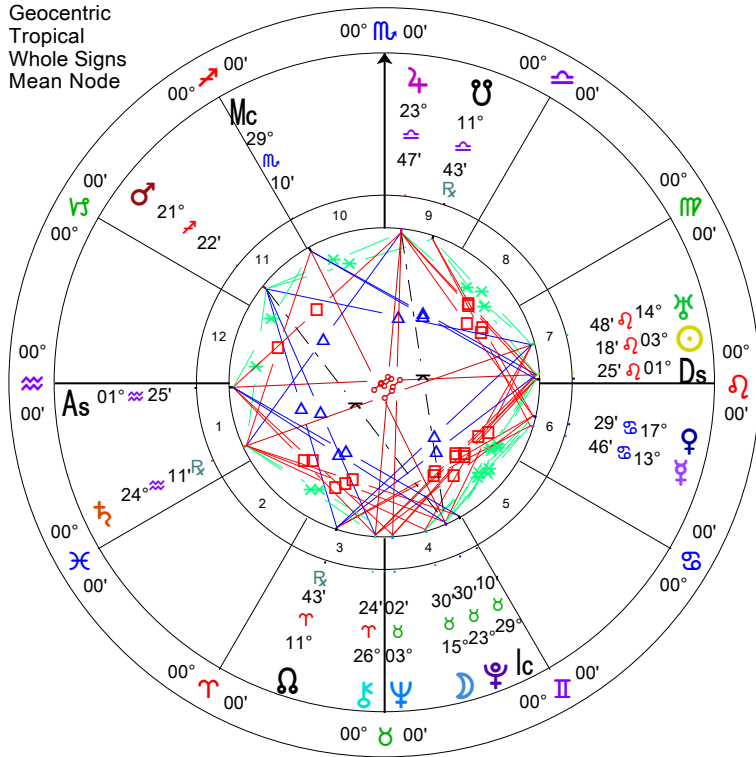

Chart 1
Carl Jung
 Natal Chart
 Jul 26 1875 NS, Mon
 7:24 pm -0:29:44
 Kesswil, Switzerland
 47°N36' 009°E20'
 Geocentric
 Tropical
 Whole Signs
 Mean Node

Chart 2
Dane Rudyar
 Natal Chart
 Mar 23 1895 NS, Sat
 1:00 am -0:09:20
 Paris, France
 48°N52' 002°E20'
 Geocentric
 Tropical
 Whole Signs
 Mean Node

Chart 3
Rudolph Steiner
 Natal Chart
 Feb 25 1861 NS, Mon
 11:15 pm LMT -1:03:52
 Zagreb, Croatia
 45°N48' 015°E58'
 Geocentric
 Tropical
 Whole Signs
 Mean Node

Chart 4
Sri Aurobindo
 Natal Chart
 Aug 15 1895 NS, Thu
 5:00 am -5:53:20
 Calcutta, India
 22°N32' 088°E22'
 Geocentric
 Tropical
 Whole Signs
 Mean Node