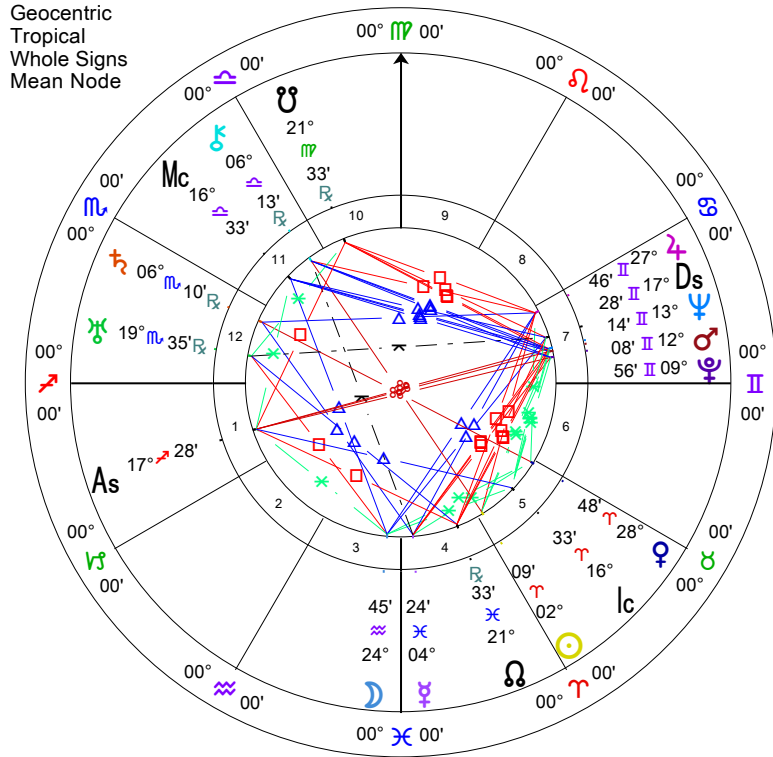

Chart 1
Carl Jung
 Natal Chart
 Jul 26 1875 NS, Mon
 7:24 pm -0:29:44
 Kesswil, Switzerland
 47°N36' 009°E20'
 Geocentric
 Tropical
 Whole Signs
 Mean Node

Chart 2
Dane Rudyar
 Natal Chart
 Mar 23 1895 NS, Sat
 1:00 am -0:09:20
 Paris, France
 48°N52' 002°E20'
 Geocentric
 Tropical
 Whole Signs
 Mean Node

Chart 3
Rudolph Steiner
 Natal Chart
 Feb 25 1861 NS, Mon
 11:15 pm LMT -1:03:52
 Zagreb, Croatia
 45°N48' 015°E58'
 Geocentric
 Tropical
 Whole Signs
 Mean Node

Chart 4
Sri Aurobindo
 Natal Chart
 Aug 15 1895 NS, Thu
 5:00 am -5:53:20
 Calcutta, India
 22°N32' 088°E22'
 Geocentric
 Tropical
 Whole Signs
 Mean Node