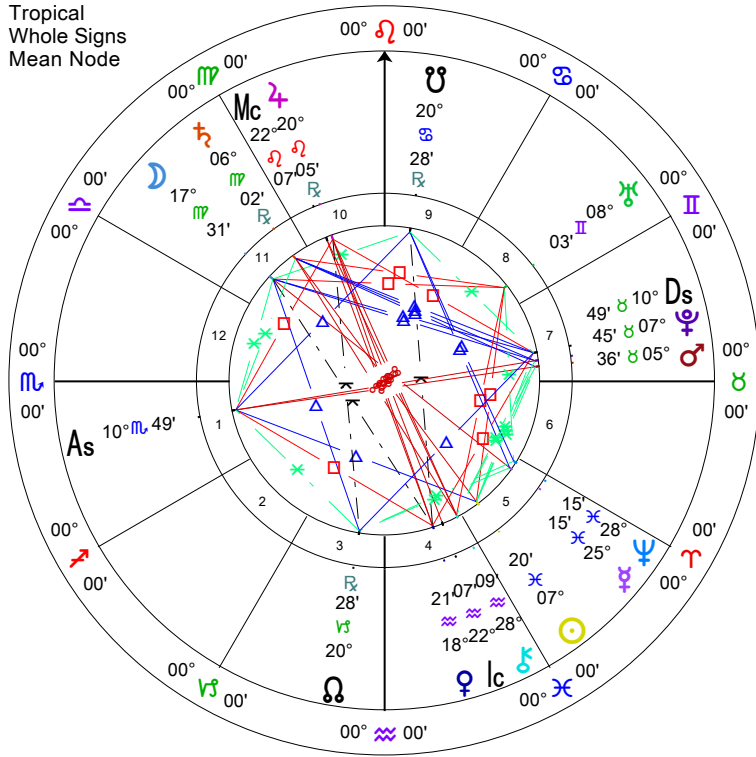

Chart 1
Carl Jung
 Natal Chart
 Jul 26 1875 NS, Mon
 7:24 pm -0:29:44
 Kesswil, Switzerland
 47°N36' 009°E20'
 Geocentric
 Tropical
 Whole Signs
 Mean Node

Chart 2
Dane Rudyar
 Natal Chart
 Mar 23 1895 NS, Sat
 1:00 am -0:09:20
 Paris, France
 48°N52' 002°E20'
 Geocentric
 Tropical
 Whole Signs
 Mean Node

Chart 3
Rudolph Steiner
 Natal Chart
 Feb 25 1861 NS, Mon
 11:15 pm LMT -1:03:52
 Zagreb, Croatia
 45°N48' 015°E58'
 Geocentric
 Tropical
 Whole Signs
 Mean Node

Chart 4
Sri Aurobindo
 Natal Chart
 Aug 15 1895 NS, Thu
 5:00 am -5:53:20
 Calcutta, India
 22°N32' 088°E22'
 Geocentric
 Tropical
 Whole Signs
 Mean Node