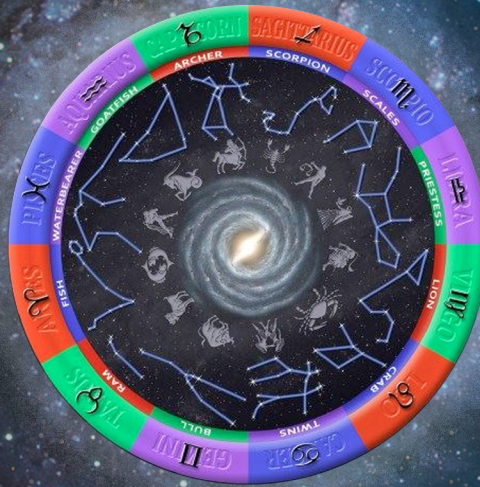

LEARN SHAMANIC ASTROLOGY IN BALI

MAY 10 - 16,
2018

KARMA HOUSE
UBUD, BALI

This is THE basic introductory course with the Shamanic Astrology Mystery School Founder, Daniel Giamario.

- Learn how to read a chart using Shamanic Astrology
- Discover your place on the Wheel of Life
- Discover your storylines of ancestral lineage and of Current Life Purpose
- Learn the Archetypes of the Suns, known as the 12 Mystery Schools
- Explore the Full Spectrum of Masculinity and Femininity

This is NOT sun sign astrology and is NOT predictive

SA blends global astrological traditions to create a practical and experiential system for the current age.

NO PREVIOUS KNOWLEDGE OF ASTROLOGY OF ANY KIND NECESSARY