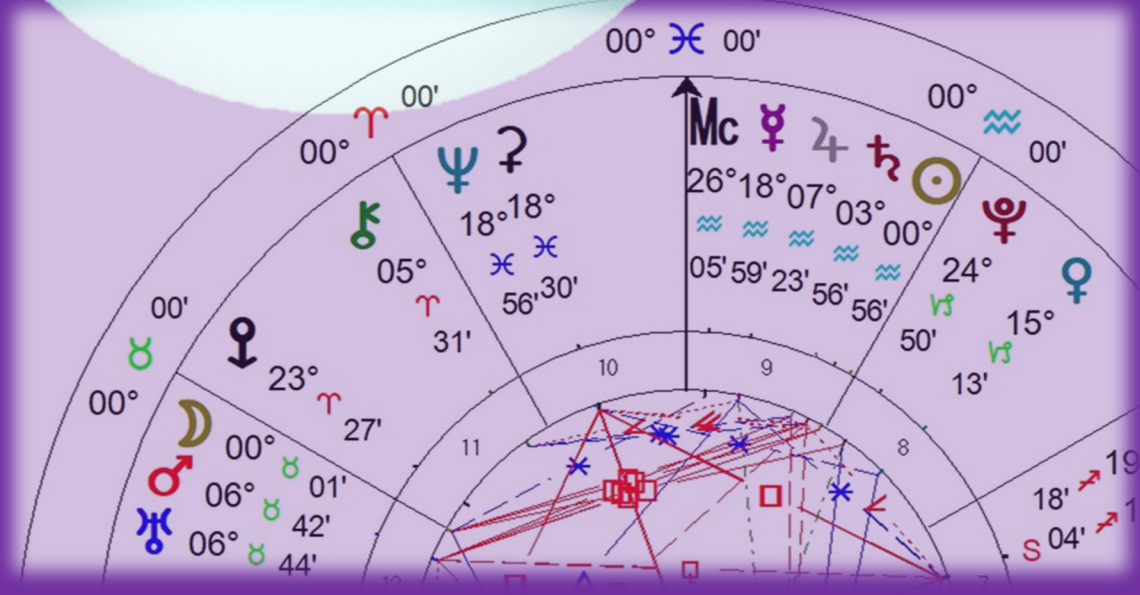

# Mars-Uranus Conj January 20, 2021

# On January 20, 2021 at 12pm in Washington, DC

- **Mars-Uranus Conjunction at 6° 44' Taurus on the day of the inauguration (only 6 min. apart at 12pm)**

## This Mars-Uranus conjunction:

- Squares Jupiter and Saturn in Aquarius
- Conjuncts the Taurus Ascendant
- Moon ingresses into the sign of Taurus at about 2pm Eastern time

There is also a Neptune-Ceres conjunction between 18-19° Pisces

**NO OTHER Inauguration featured a Mars-Uranus conjunction squaring a Jupiter-Saturn conjunction**

**US Inauguration Biden 46**  
**Natal Chart**  
 Jan 20 2021, Wed  
 12:00 pm EST +5:00  
 Washington, DC  
 38°N53'42" 077°W02'12"  
*Geocentric*  
*Tropical*  
*Whole Signs*  
*True Node*