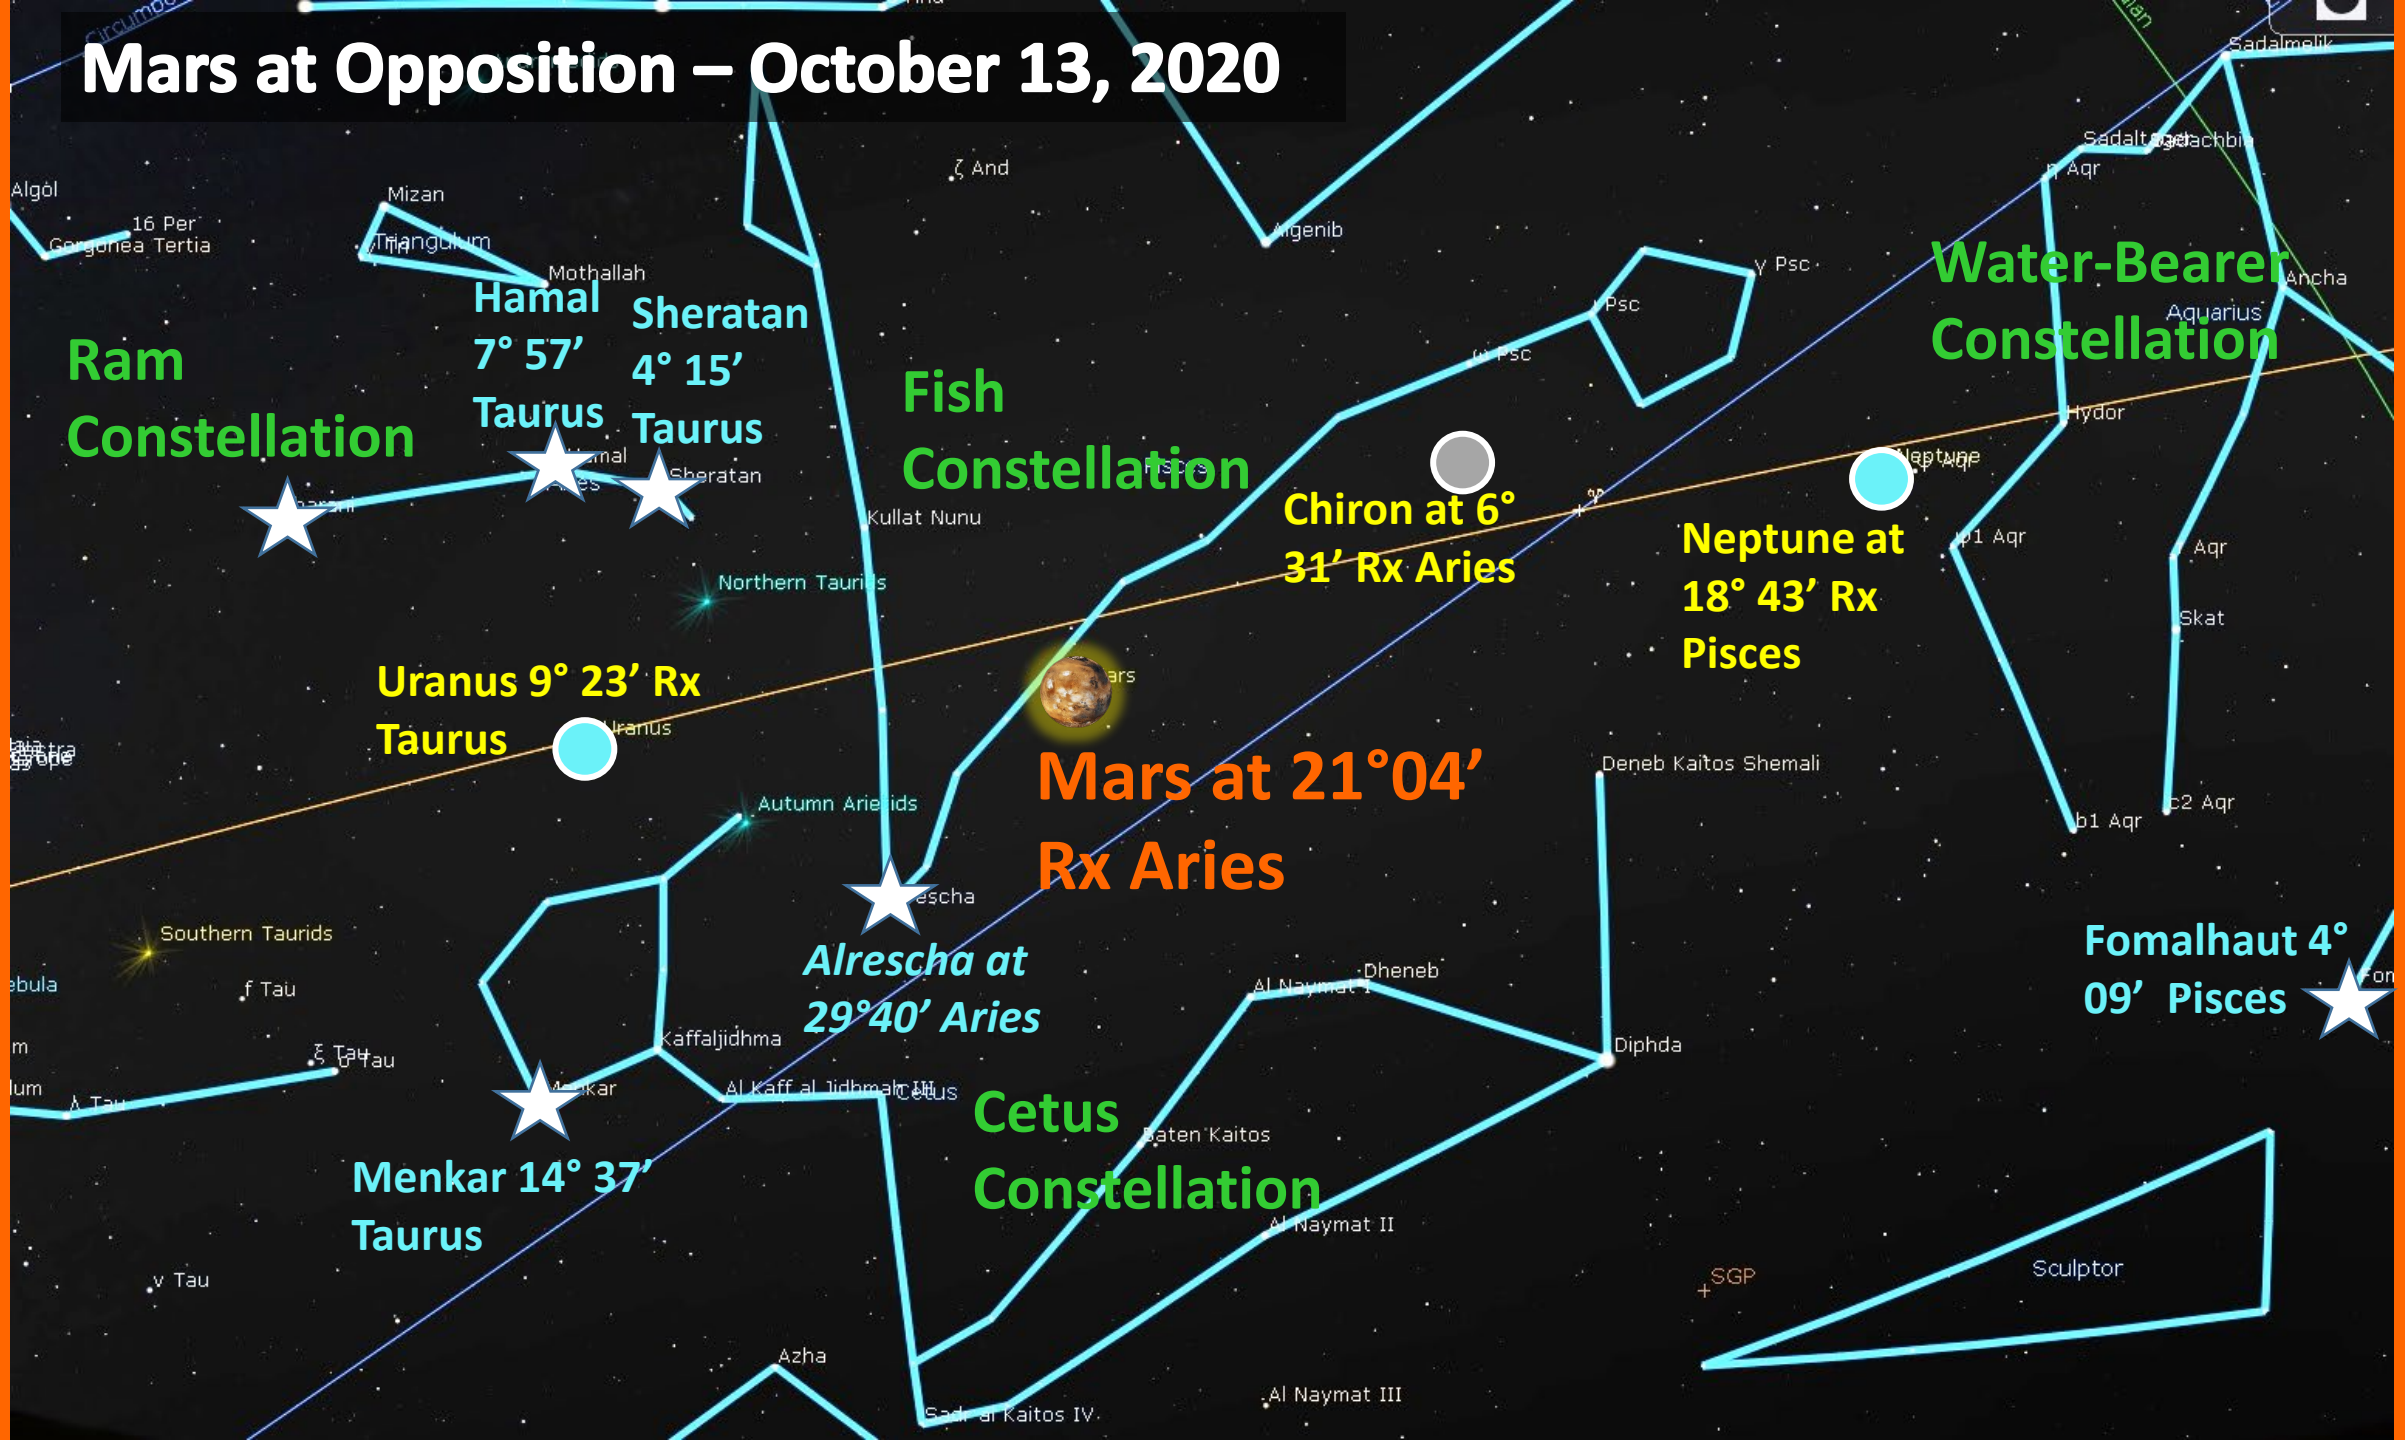

## Jupiter Square

August 4, 2020 - 19°44' Aries/Capricorn

October 18, 2020 - 19°26' Aries/Capricorn

**January 22, 2021 - 07°59' Taurus/Aquarius**

## Uranus Conjunction

**January 20, 2021 - 06°44' Taurus/Aquarius**

# Mars at Opposition – October 13, 2020