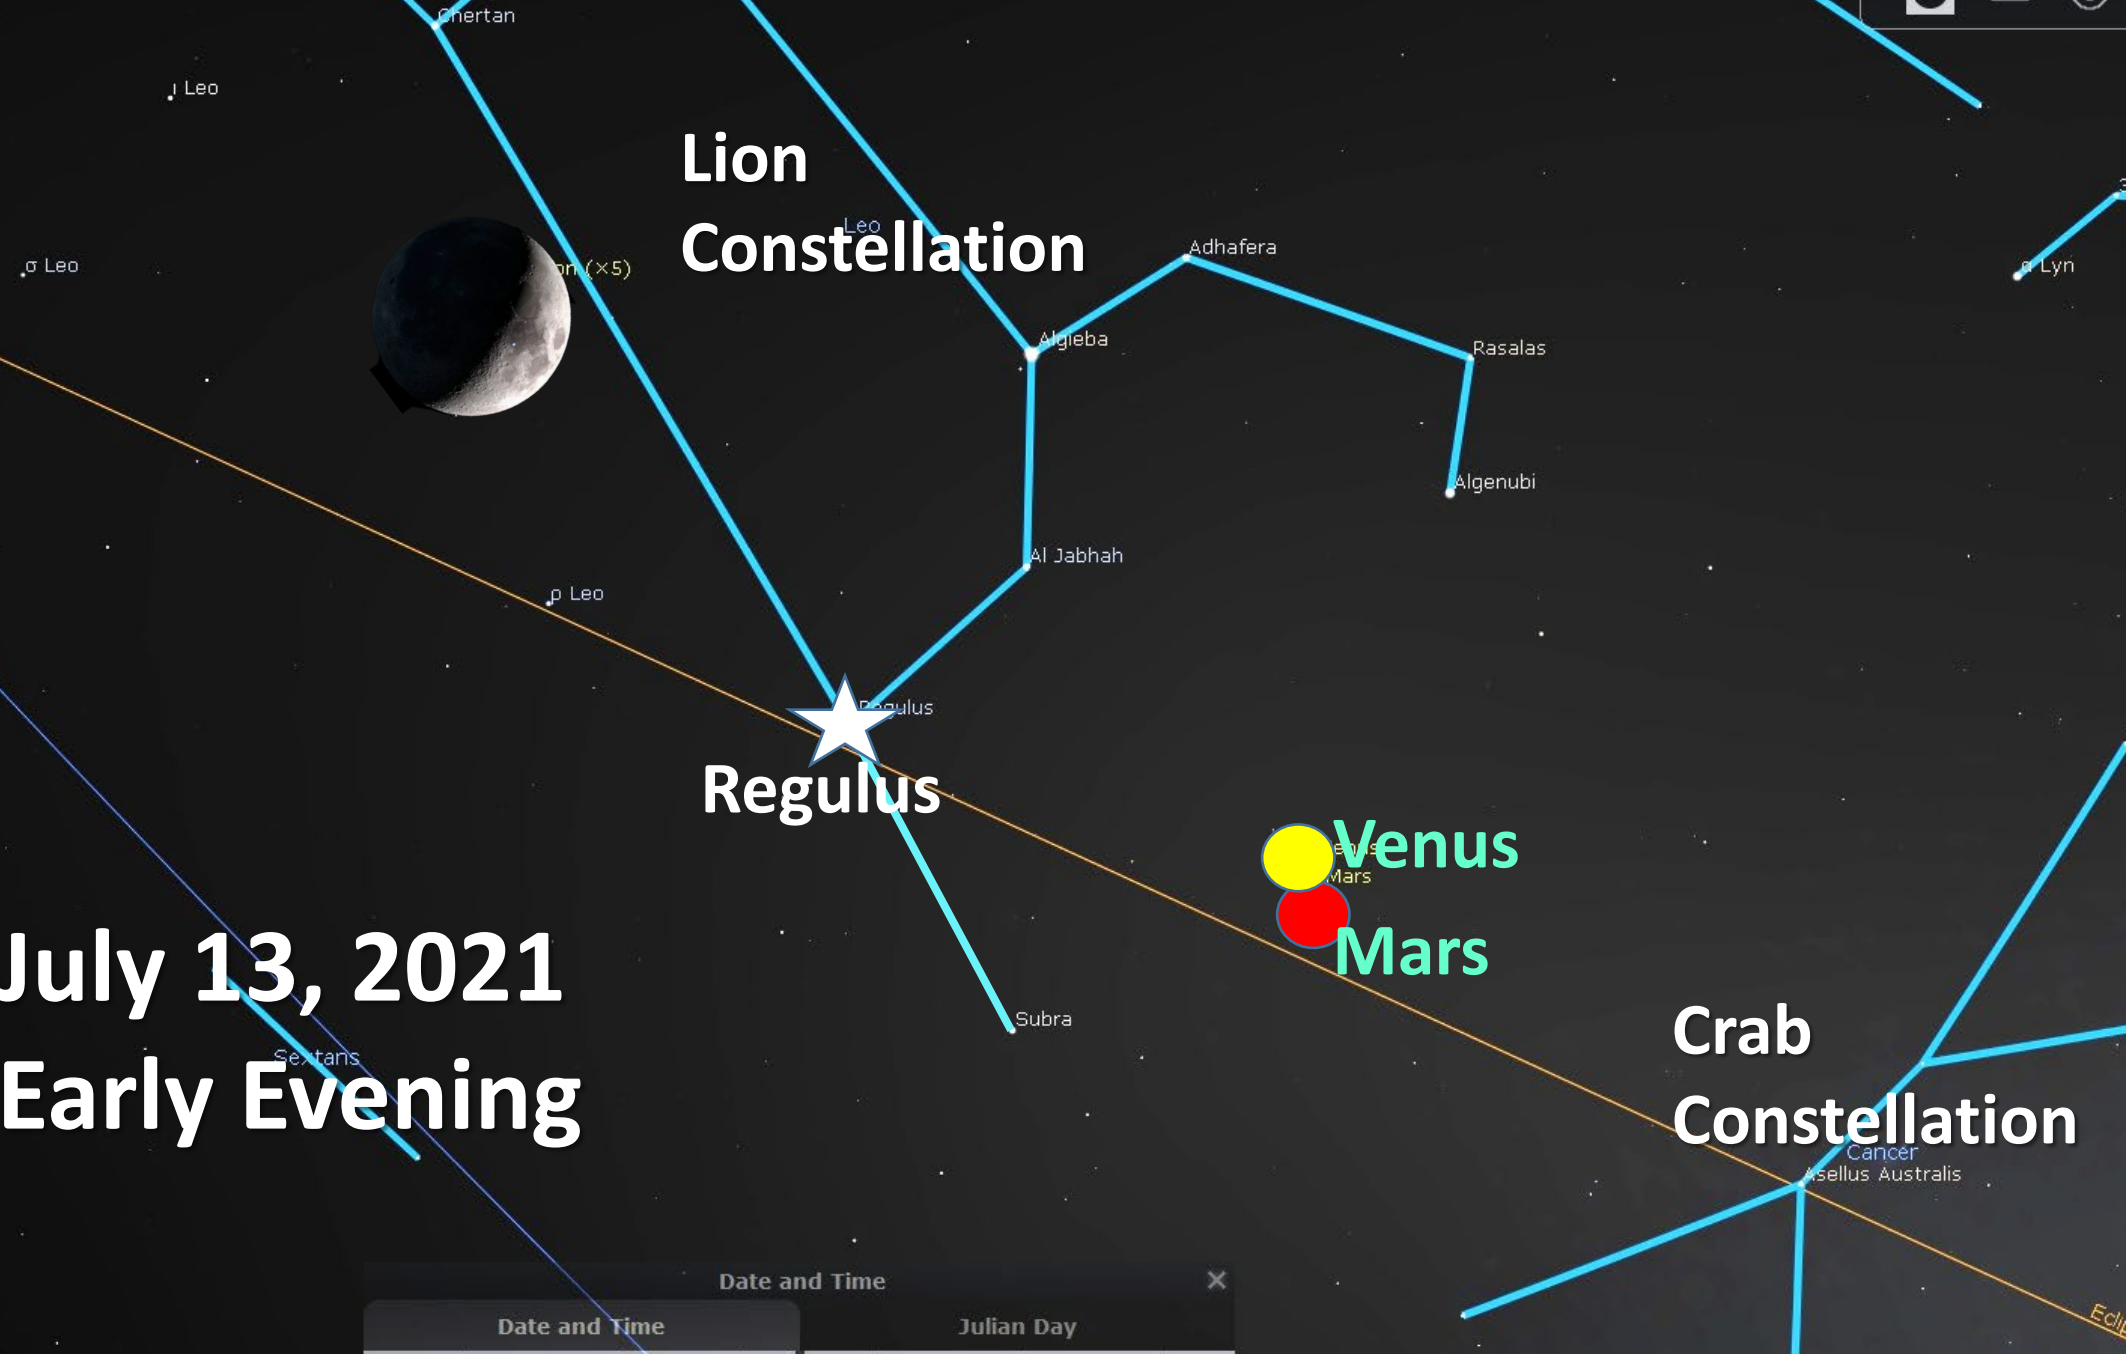

# Lion Constellation

Regulus

# Crab Constellation

July 13, 2021  
Early Evening

Date and Time		Julian Day	
2021	- 7 - 13	21	: 13 : 56

Venus

Mars

# Mars-Venus in July, 2021

- There is one Mars-Venus conjunction on July 13, 2021 in the early evening sky
- The conjunction takes place at 19° 48' Leo, between the Crab and Lion constellations
- The waxing Crescent Moon is in conjunction with the two planets on July 12<sup>th</sup>
- Between late June and late July, Mars and Venus will be highly prominent in the west-northwestern sky after sunset
- The potent connection in the sign of Leo activates radical, radiant self-love and the creator-matrix and alchemy of both the masculine and feminine principles

# The Lion Constellation