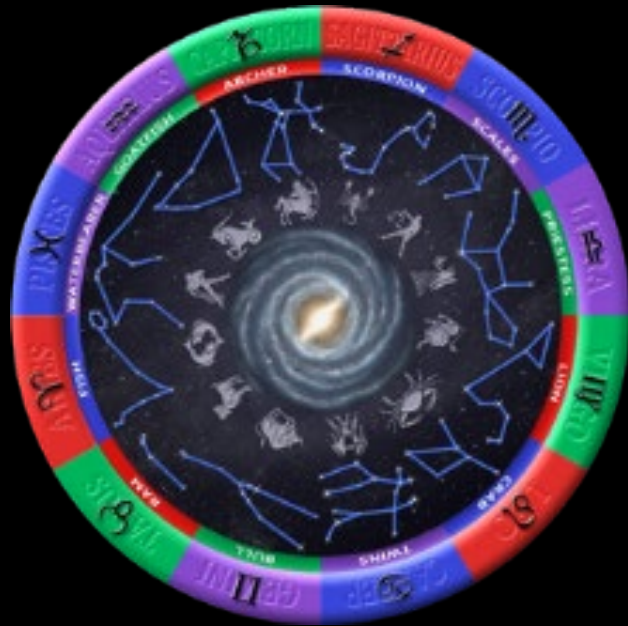

# Mars 2021

Presented by the  
Shamanic Astrology  
Mystery School™

***Daniel Giamario -  
Originator of Shamanic  
Astrology and the  
Mars Cycle***

***Erik Roth – Shamanic  
Astrologer and  
Managing Director of  
SAMS***

All Material Presented Here is based on the paradigm of Shamanic Astrology, originated from Daniel Giamario

Hosted by the  
**Shamanic  
Astrology  
Mystery School**

The Mars Cycle interpretation originated from Daniel Giamario in the late 1990s. Contributions from Erik Roth are also presented here.

## 4<sup>th</sup> Planet from the Sun

Mars represents the “Masculine Principle”. For men, it is the man they are intended to be in this lifetime. For women, it is a symbol of their longing for the “other” as well as a large part of their “inner other”

Mars is looked at as neither good nor bad. It is seen as a “progressive” part of a person’s Natal Chart

Considered to be treated as a “personal planet” on a person’s natal chart