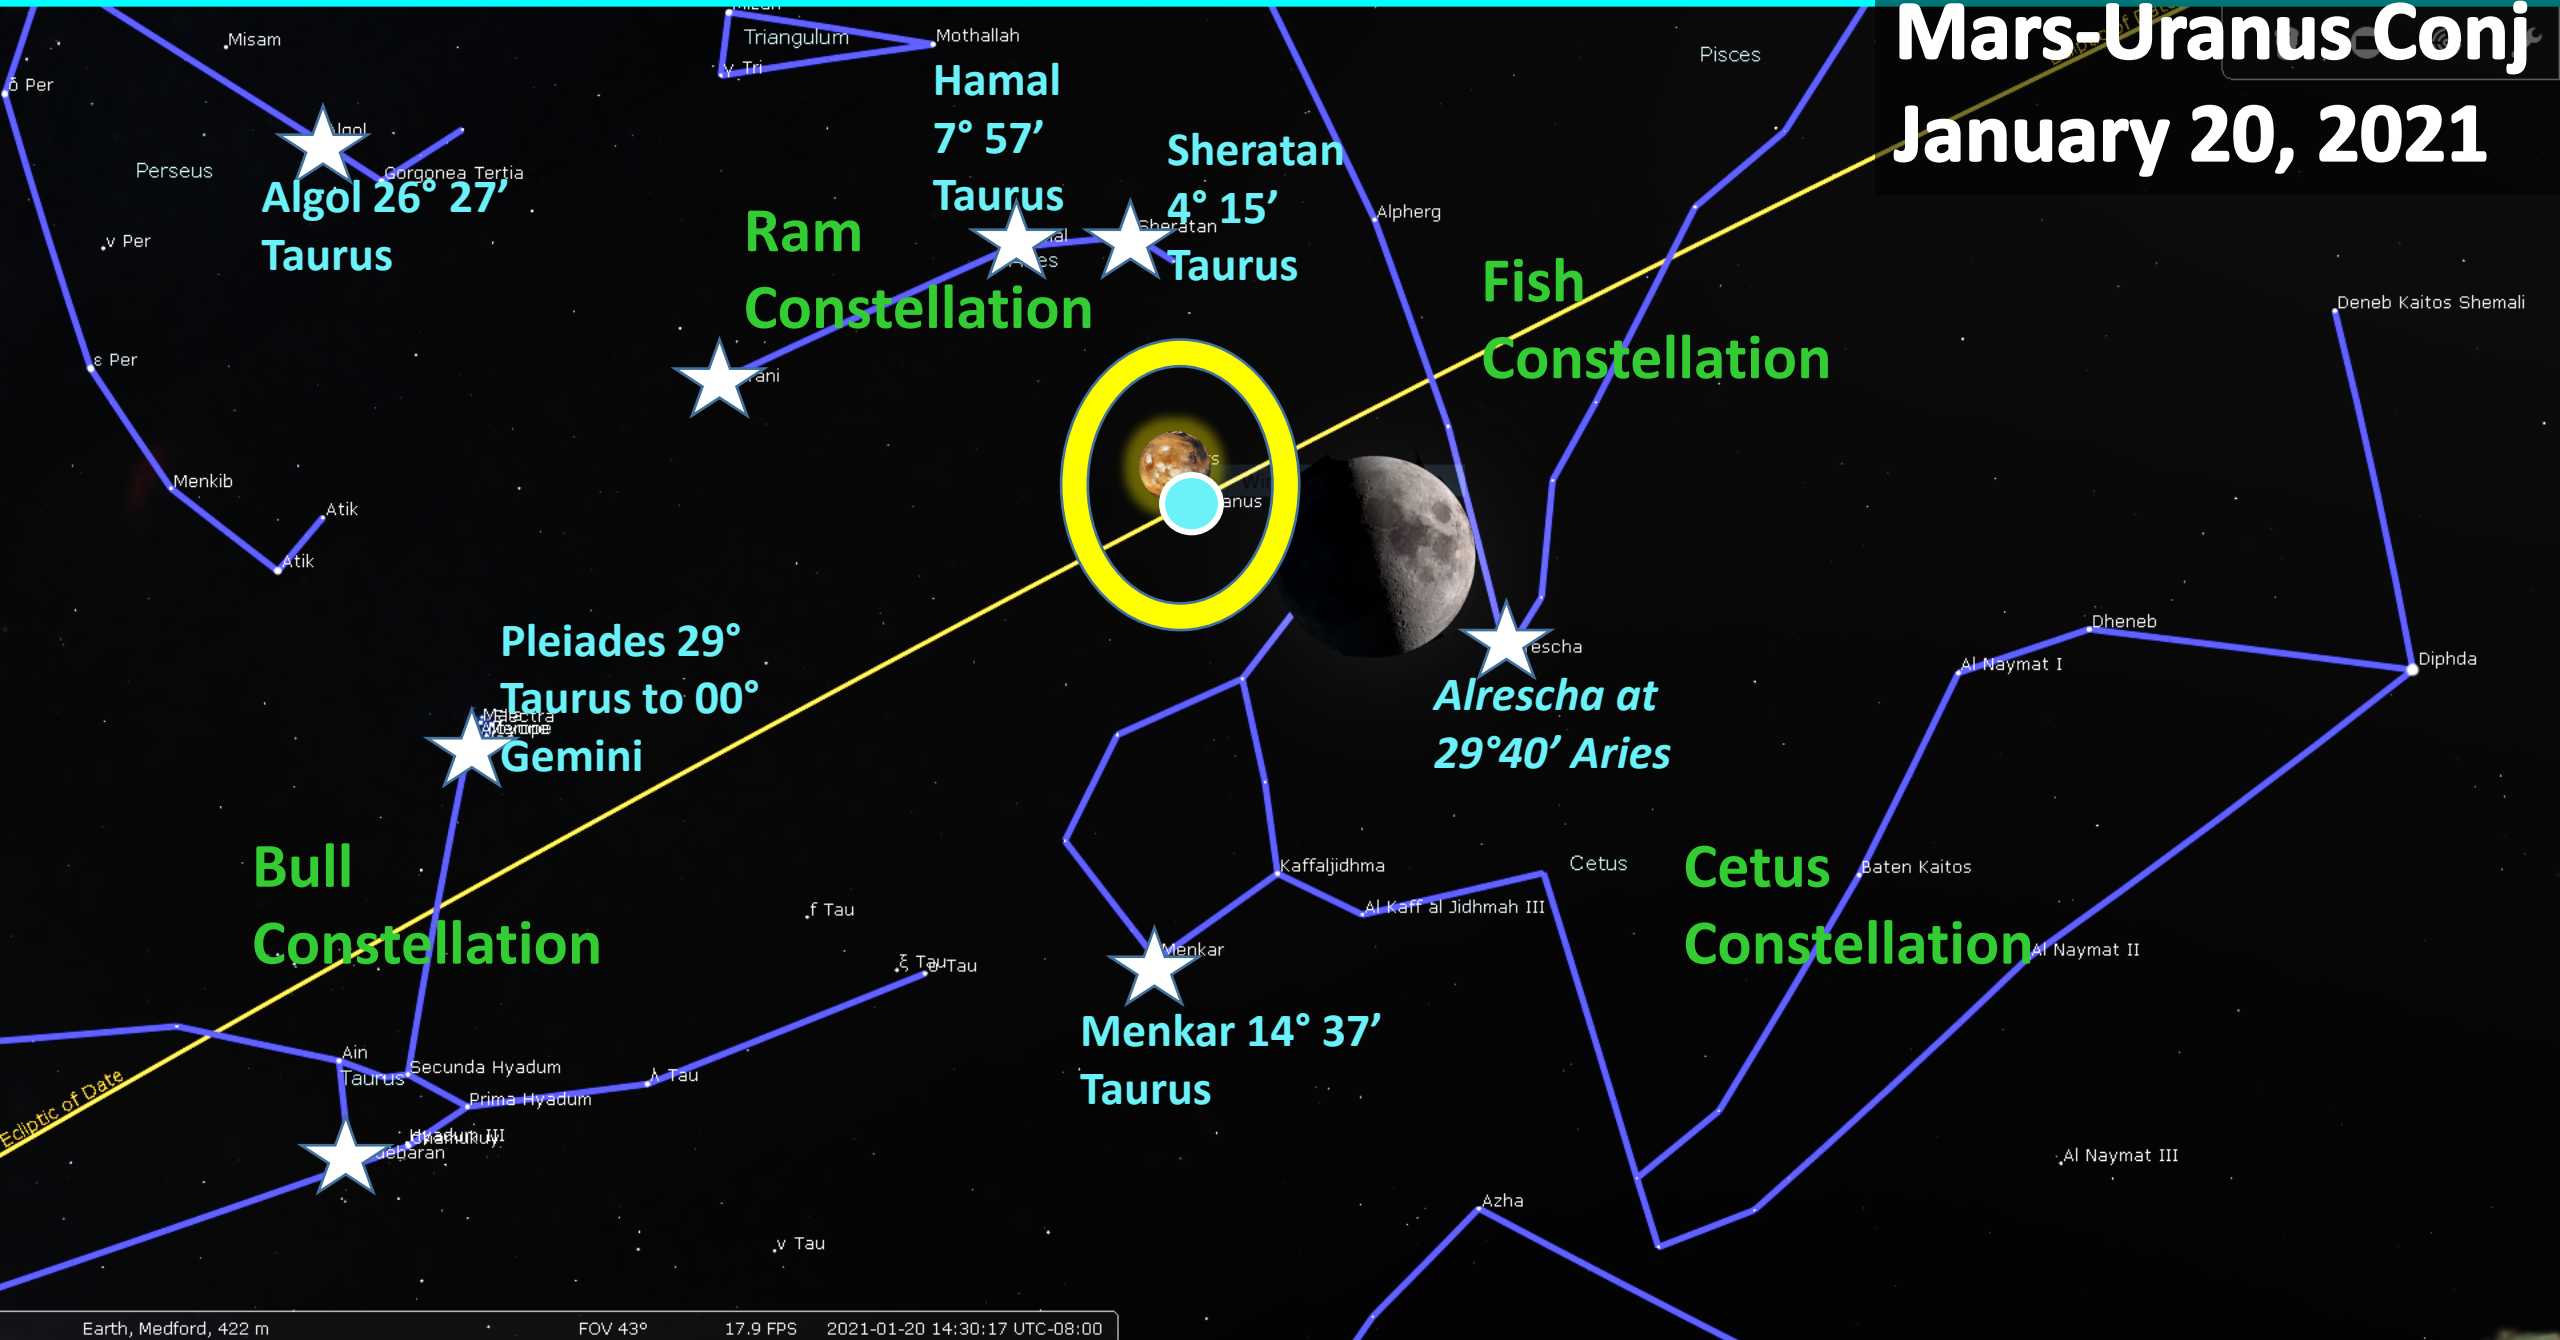

# Mars in January, February and March

Dates

Events

Locations

Dec	23	2020	#1 Conjunct Moon Mars squares Pluto / conjunct Eris	24°02' Ari 23°55' Ari	111	Degrees	PM Star
Jan	06	2021	Mars enters sign of Taurus	00°00' Tau	103	Degrees	PM Star
Jan	13	2021	Mars squares Saturn	03°04' Tau	99	Degrees	PM Star
Jan	20	2021	Mars conjuncts Uranus	06°44' Tau	95	Degrees	PM Star
Jan	21	2021	#2 Conjunct Moon with Uranus (above star Menkar)	07°00' Tau	94	Degrees	PM Star
Jan	22	2021	Mars squares Jupiter	07°59' Tau	93	Degrees	PM Star
Feb	01	2021	Sun squares Mars (1 <sup>st</sup> Quad)	12°47' Tau	90	Degrees	PM Star
Feb	18	2021	#3 Conjunct Moon	22°29' Tau	82	Degrees	PM Star
Mar	03	2021	Mars enters sign of Gemini	00°00' Gem	76	Degrees	PM Star
Mar	19	2021	#4 Conjunct Moon	09°09' Gem	70	Degrees	PM Star
Mar	26	2021	Mars conjuncts North Node	13°14' Gem	67	Degrees	PM Star

# Mars-Uranus Conj January 20, 2021

# On January 20, 2021 at 12pm in Washington, DC

- **Mars-Uranus Conjunction at 6° 44' Taurus on the day of the inauguration (only 6 min. apart at 12pm)**