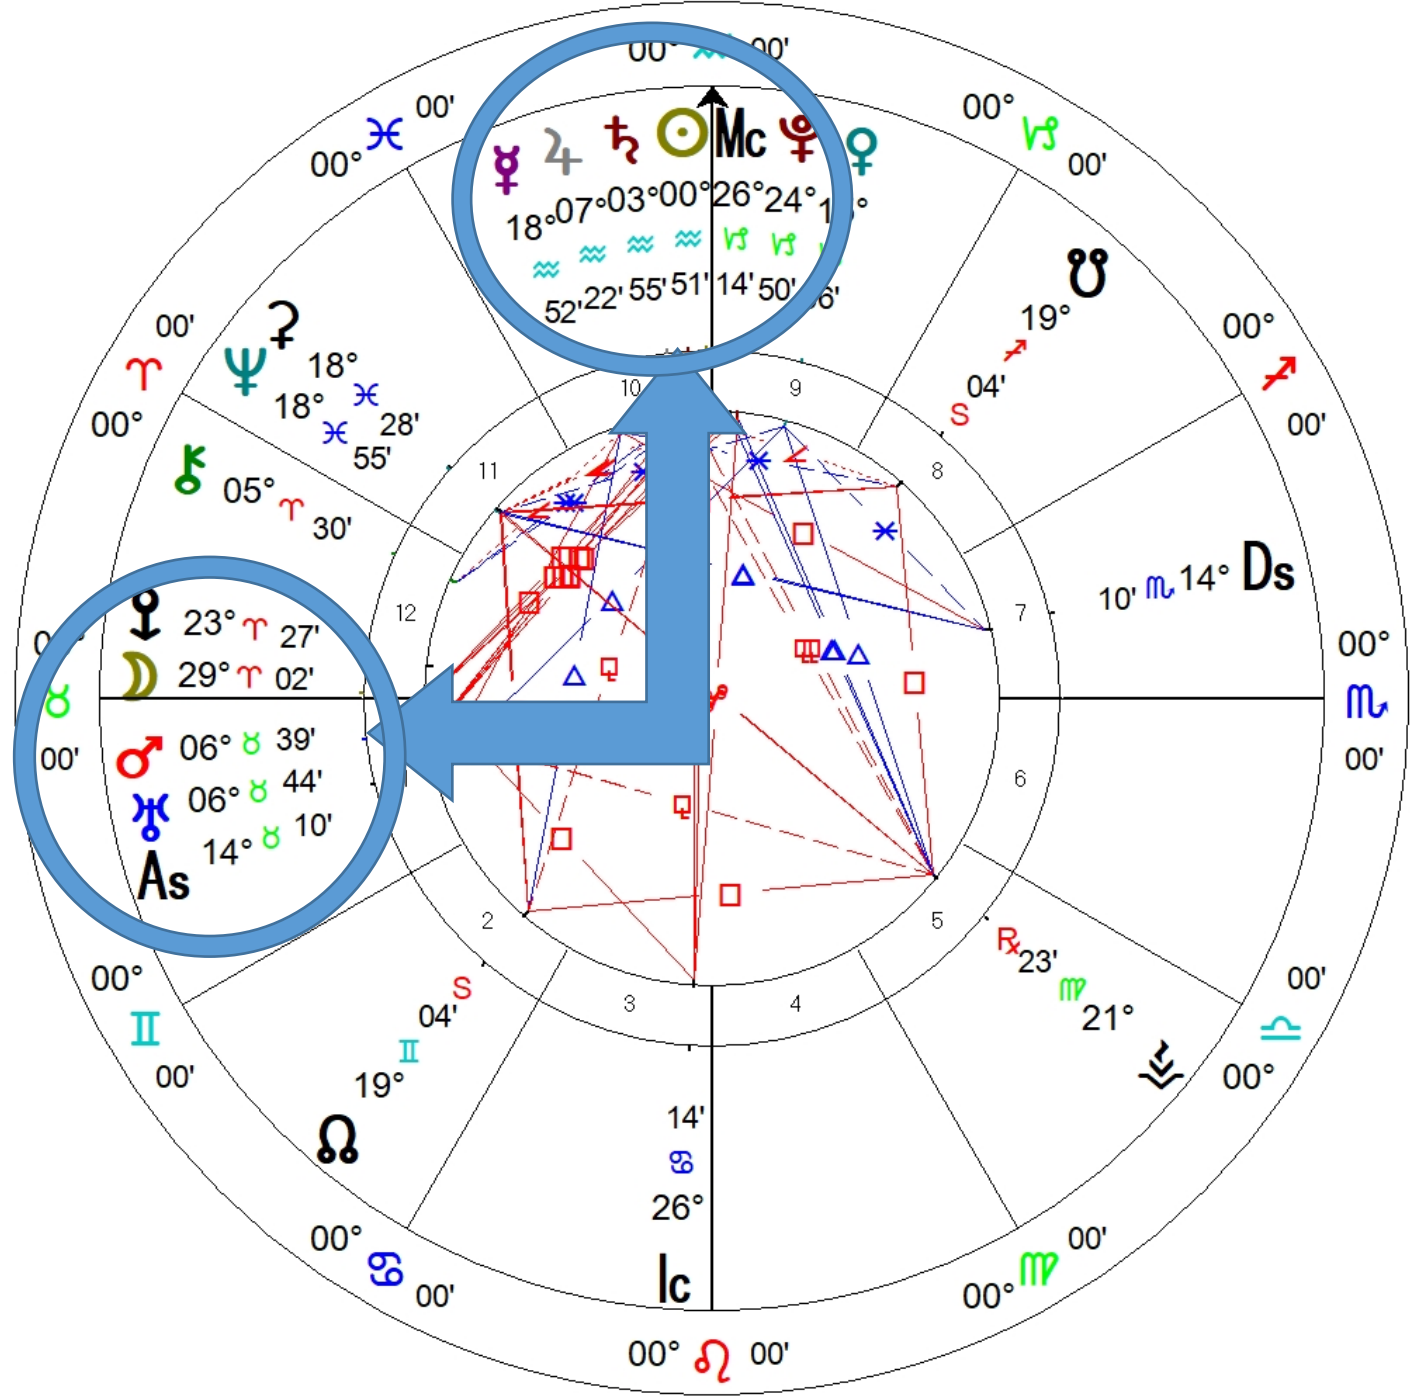

US Inauguration Biden 46
Natal Chart
Jan 20 2021, Wed
12:00 pm EST +5:00
Washington, DC
38°N53'42" 077°W02'12"
Geocentric
Tropical
Whole Signs
True Node

Joe Biden's Inauguration on January 20, 2021