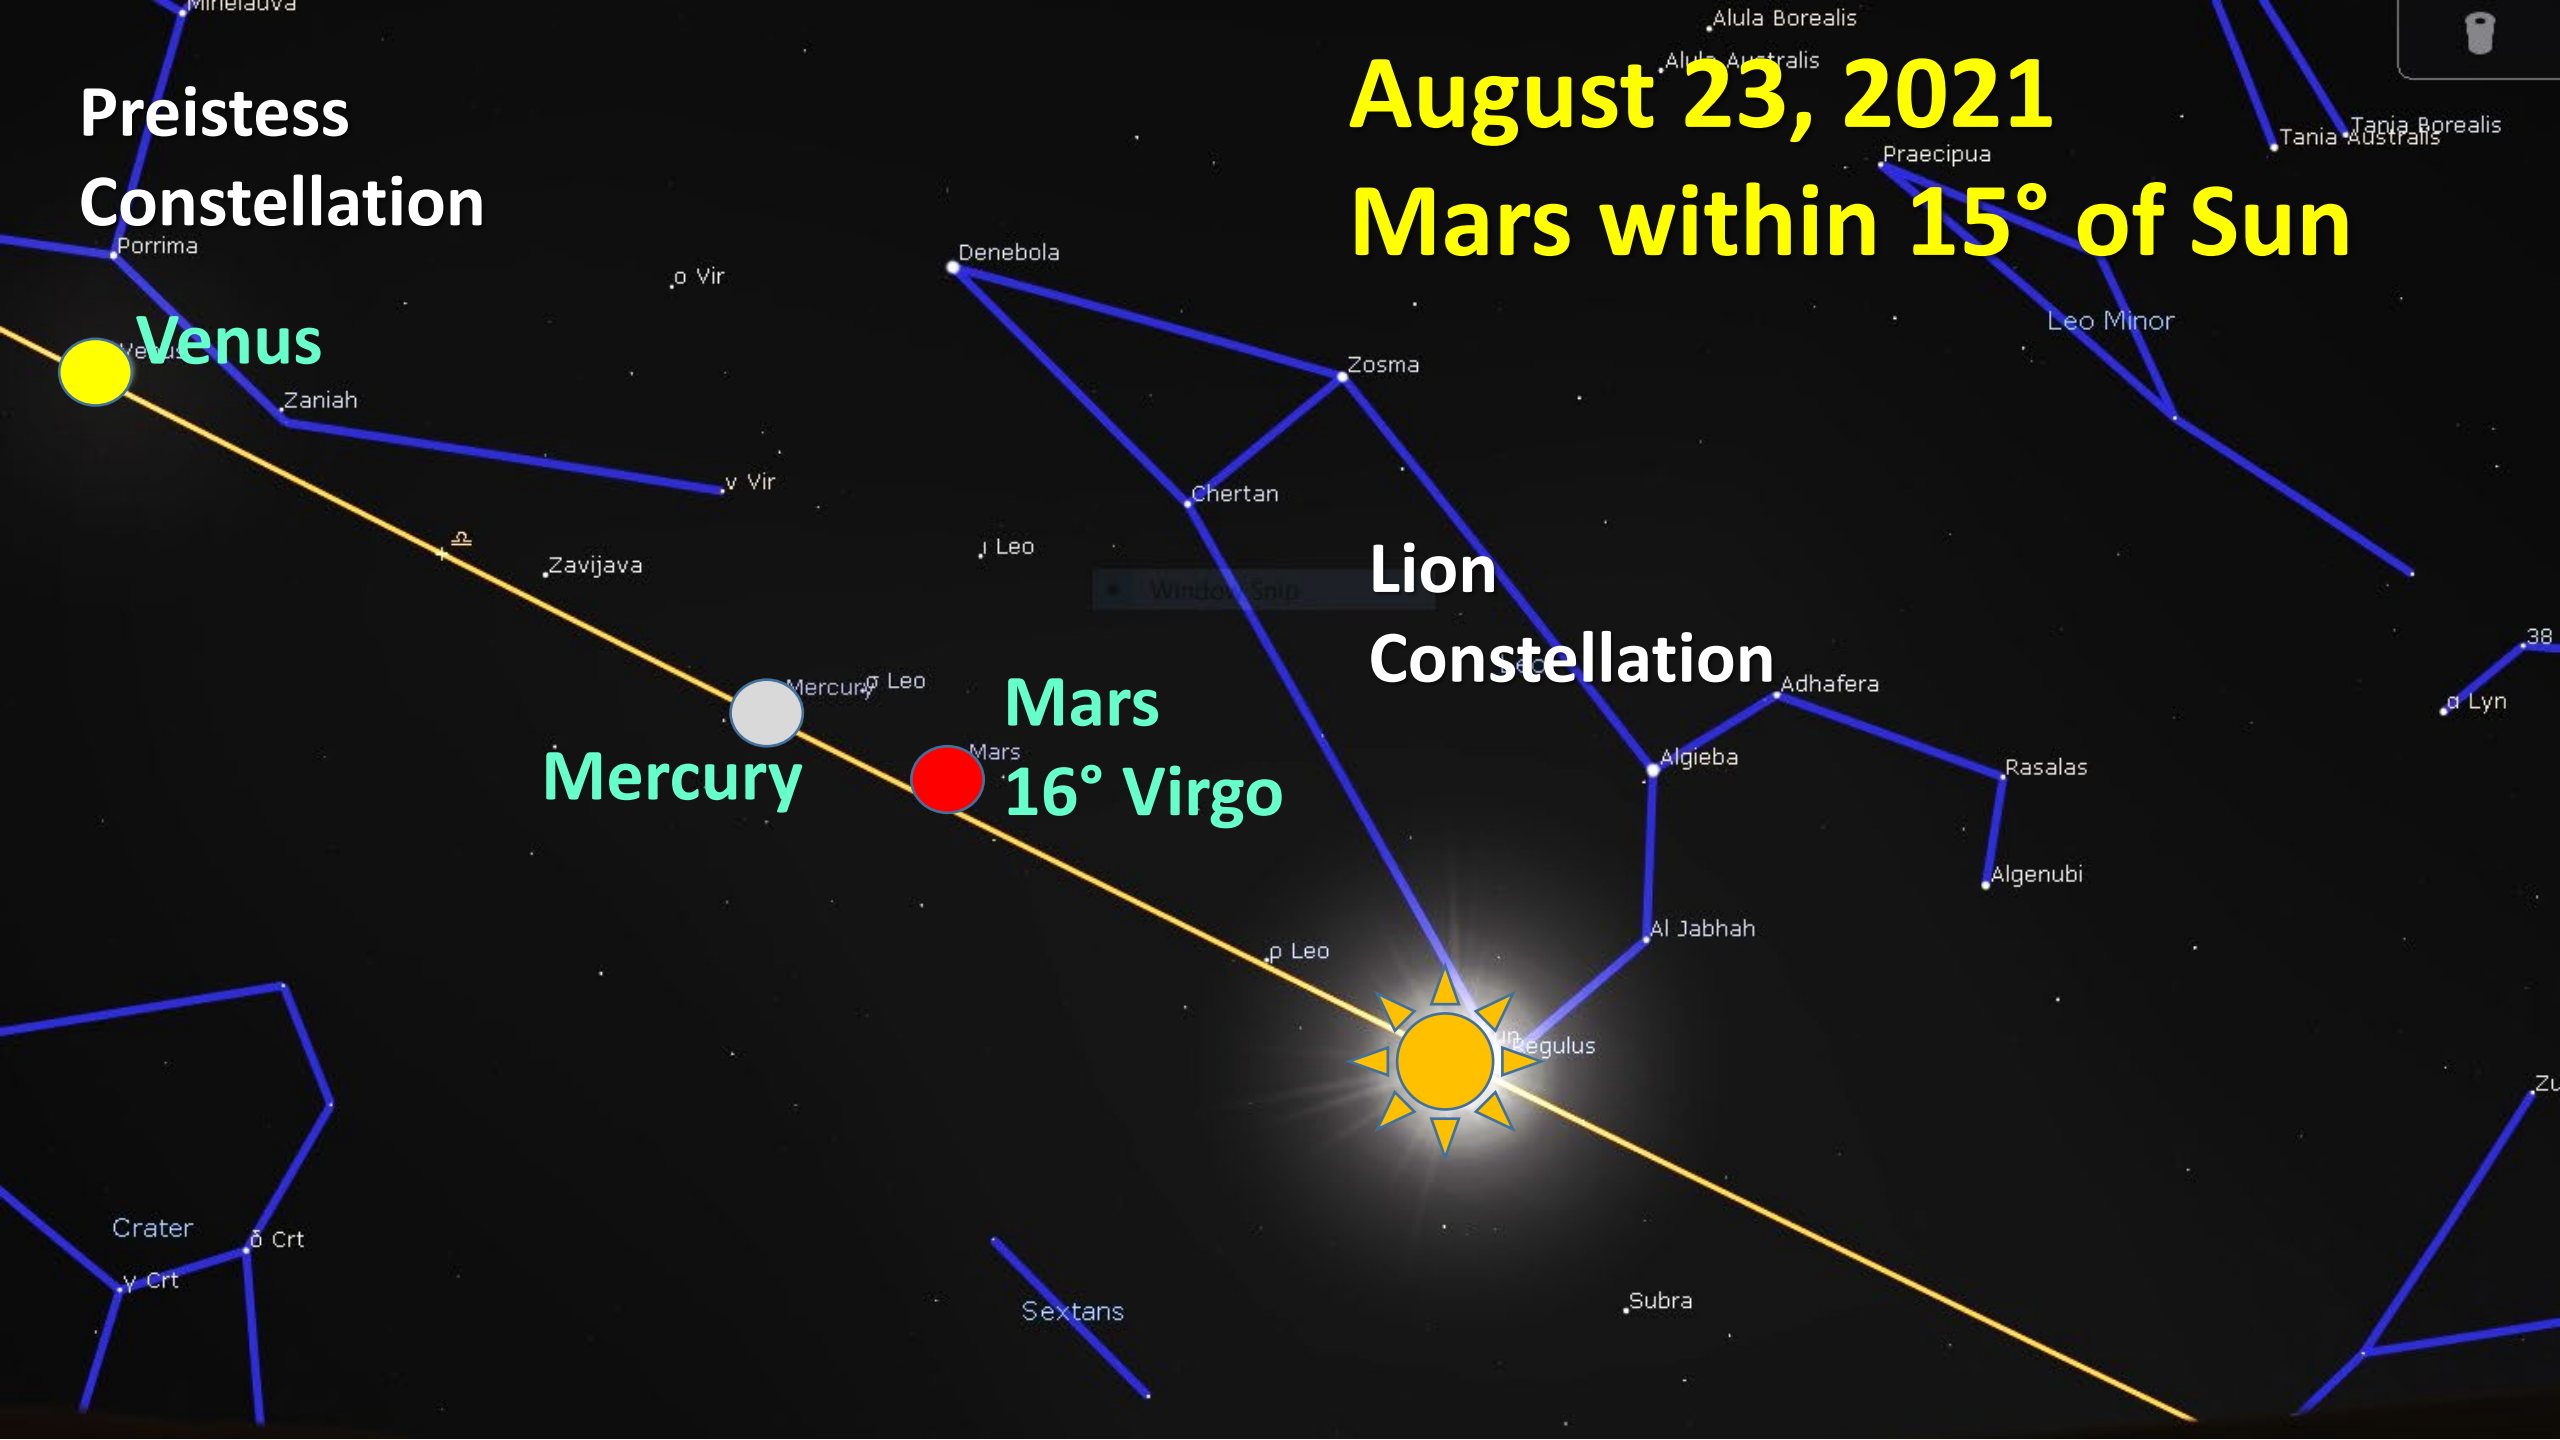

# The Lion Constellation

**End of Underworld Phase**

- **Mars' Underworld Journey begins officially on August 23rd**
- Mars enters into a 15 degree orb with the Sun and drops below the horizon into the underworld. The edge of visibility is when Mars is 15 degrees from the Sun.
- **This is where Mars exits the world stage and undergoes a variety of initiatory experiences appropriate to the underworld, including chaos, surrender, and conditions beyond one's control.**
- Spiritually, this phase can be perceived as a kind of *sun dance (Lakota)* or *okeepa (Mandan)* a spiritual trial that is ultimately undergone in service to the people and the greater community.
- **At this time, Mars is totally invisible and located at the other side of the sun.**

# Preiress Constellation

Venus

# Lion Constellation