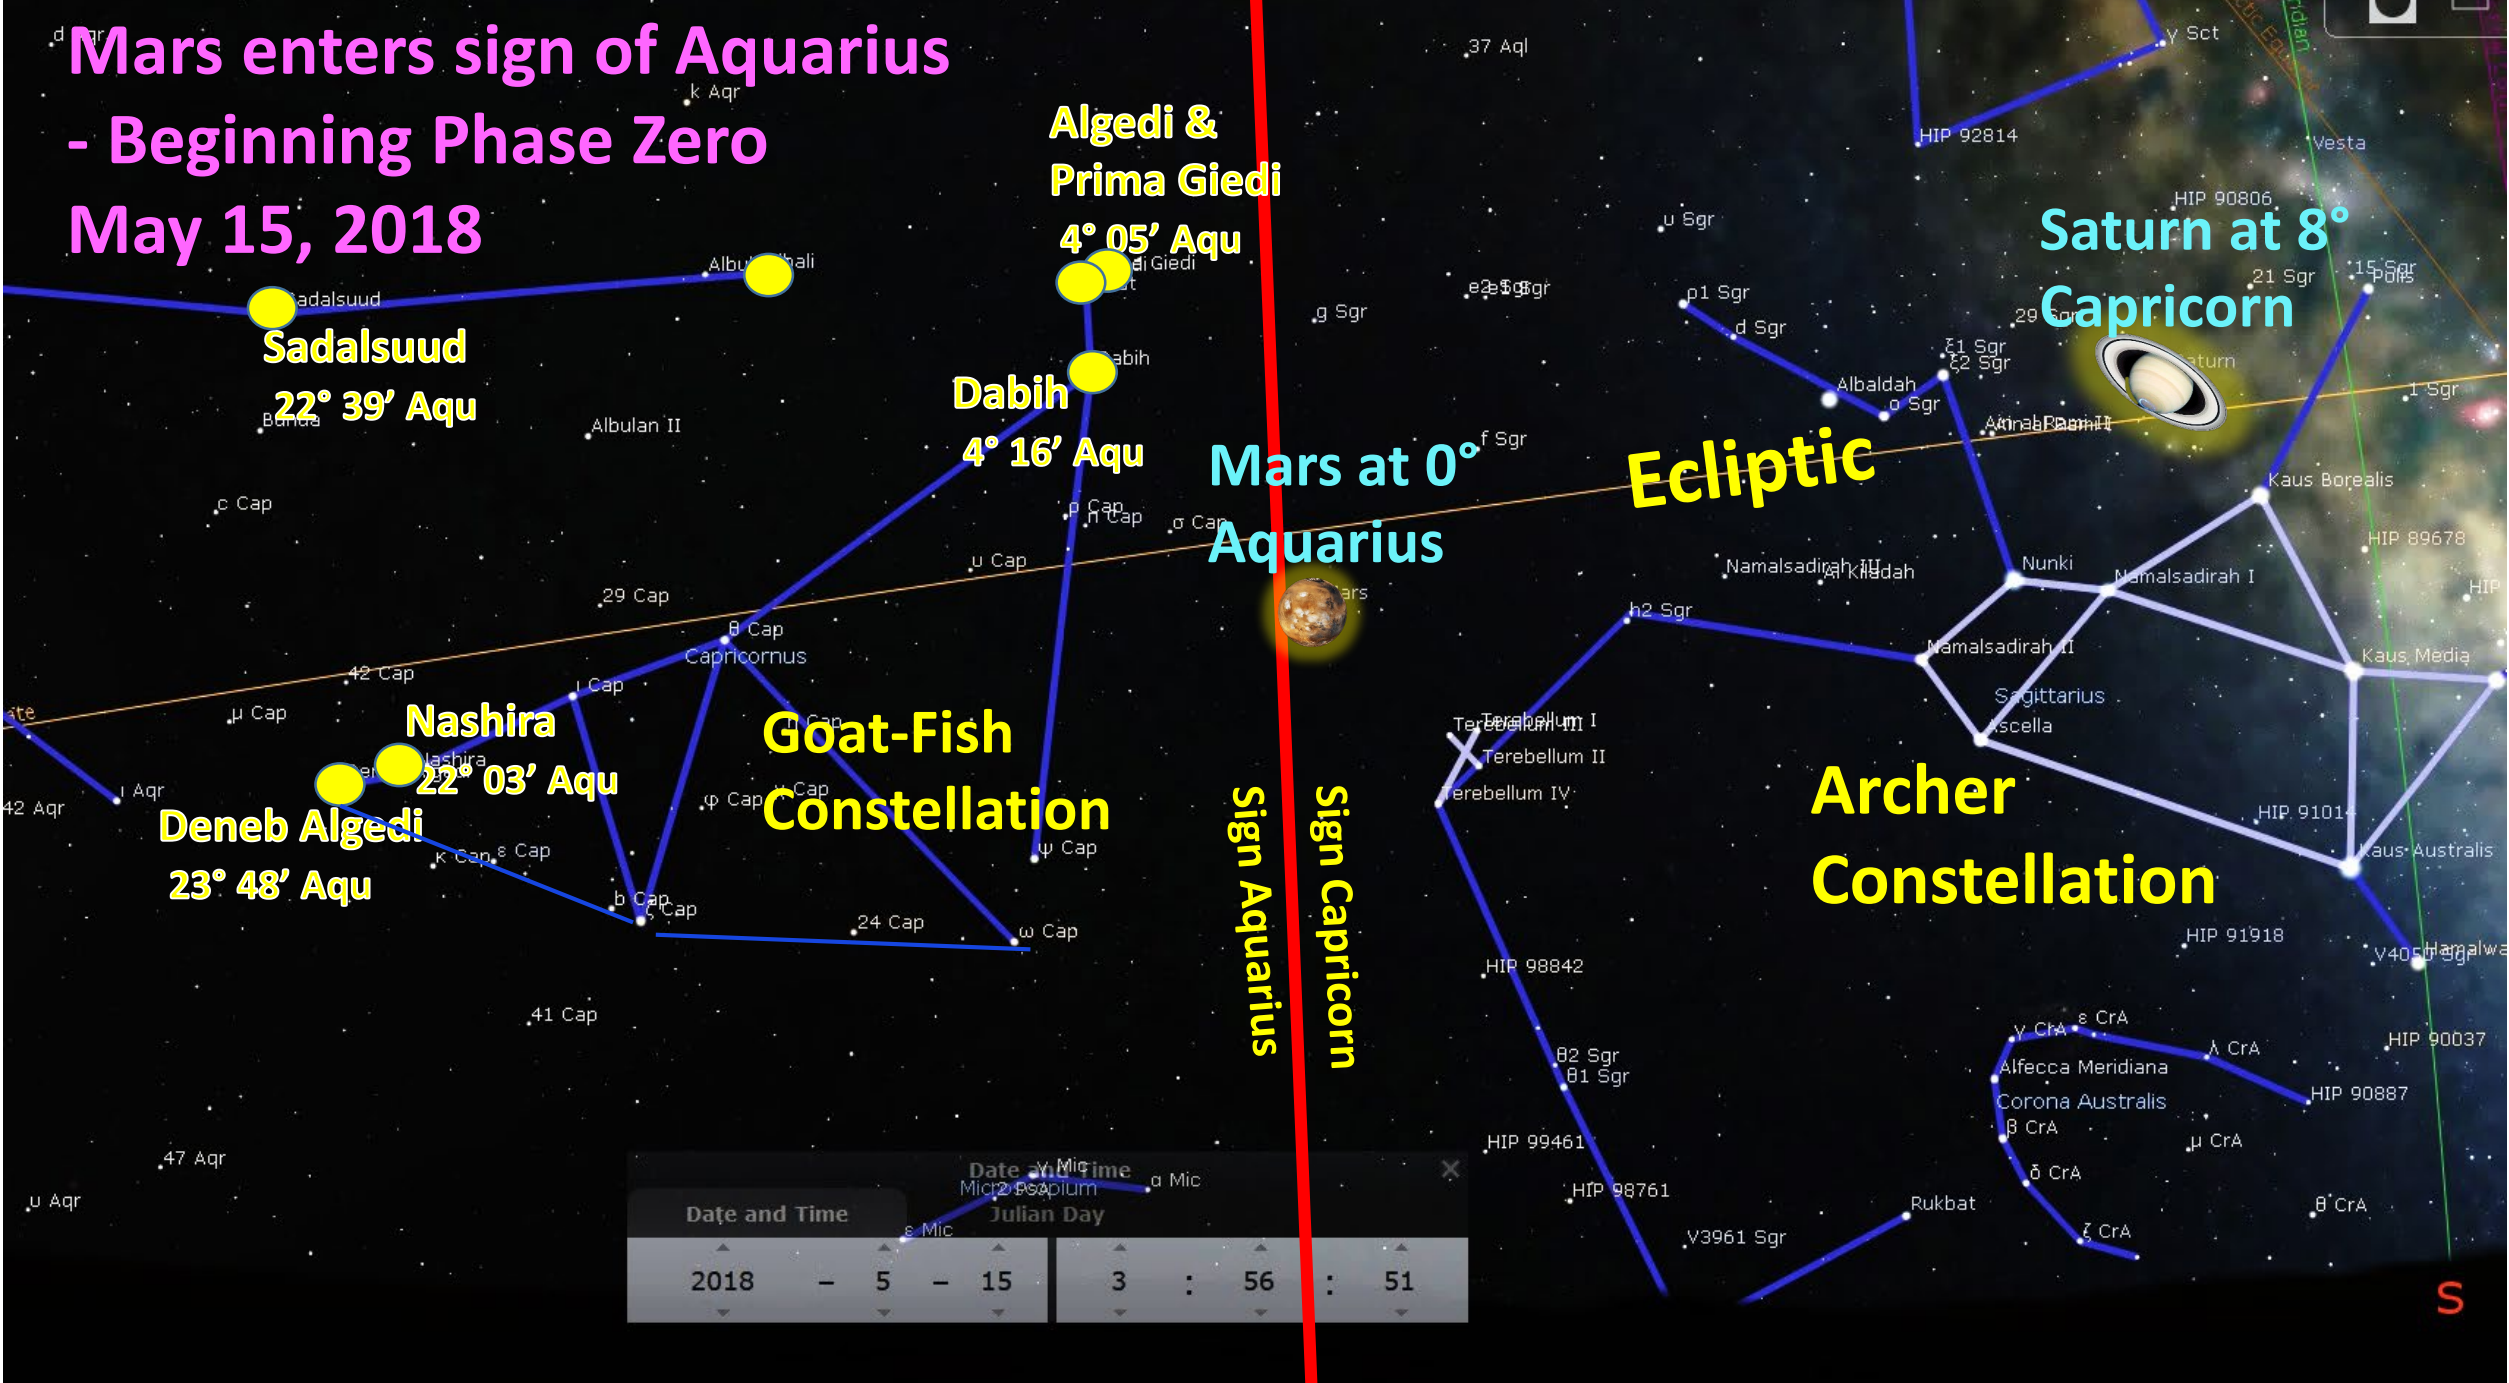

Mars enters sign of Aquarius - Beginning Phase Zero May 15, 2018

Sadalsuud
22° 39' Aqu

Algedi & Prima Giedi
4° 05' Aqu

Dabih
4° 16' Aqu

Saturn at 8° Capricorn

Mars at 0° Aquarius

Ecliptic

Goat-Fish Constellation

Archer Constellation

Sign Aquarius

Sign Capricorn

Nashira
22° 03' Aqu

Deneb Algedi
23° 48' Aqu

Date and Time		Date and Time	
Date	Time	Julian Day	
2018	5 - 15	3 : 56 : 51