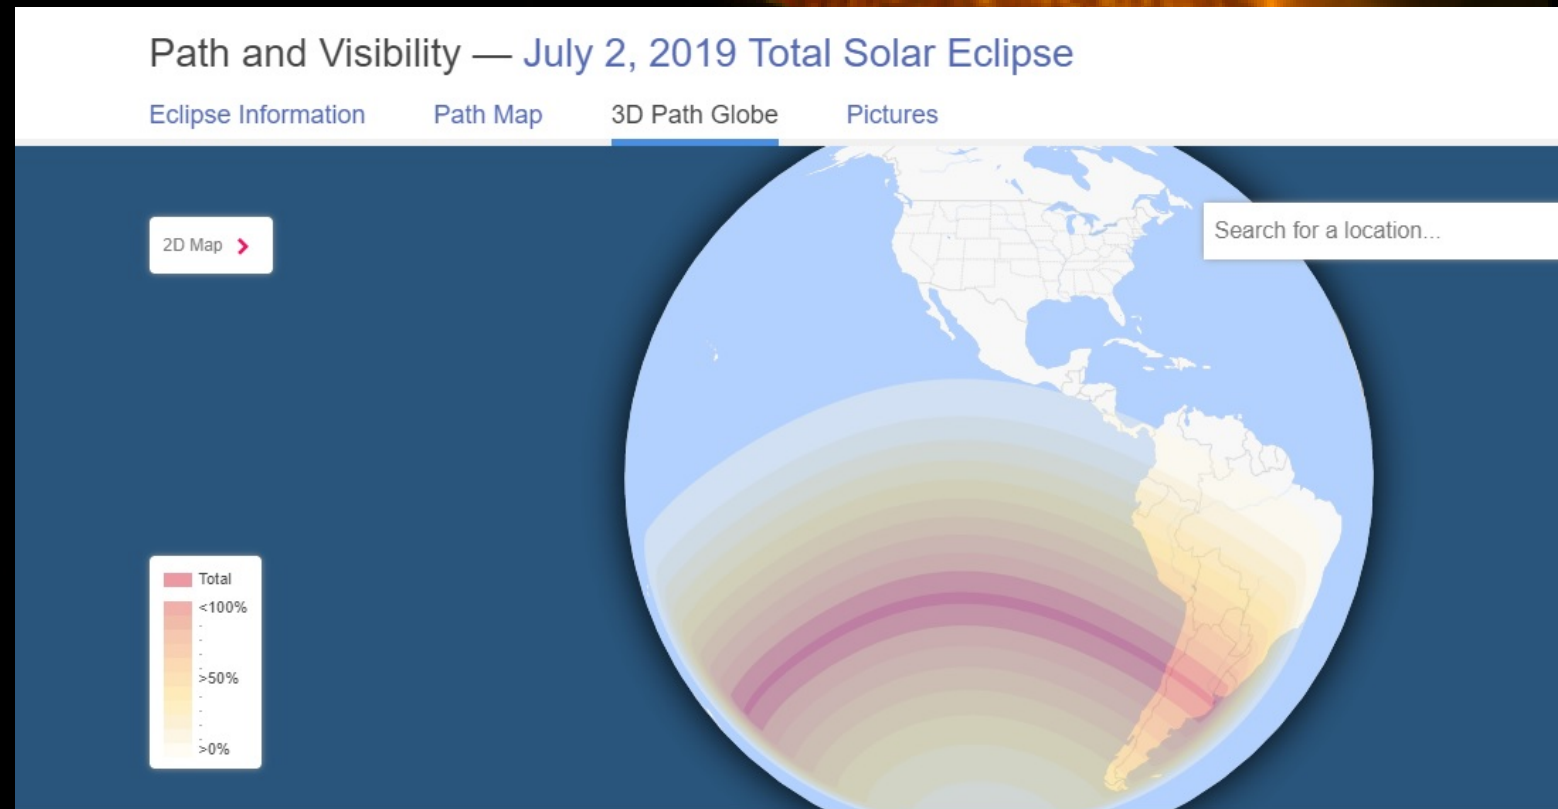

Mars and the Eclipse Season

July 2, 2019 – Total Solar Eclipse at $10^{\circ} 37'$ Cancer
Mars at $00^{\circ} 31'$ Leo (20 degrees from the Sun)

July 16, 2019 – Partial Lunar Eclipse at $24^{\circ} 04'$ Capricorn
Mars at $9^{\circ} 29'$ Leo ($15 \frac{1}{2}$ degrees from the Sun)

From timeanddate.com