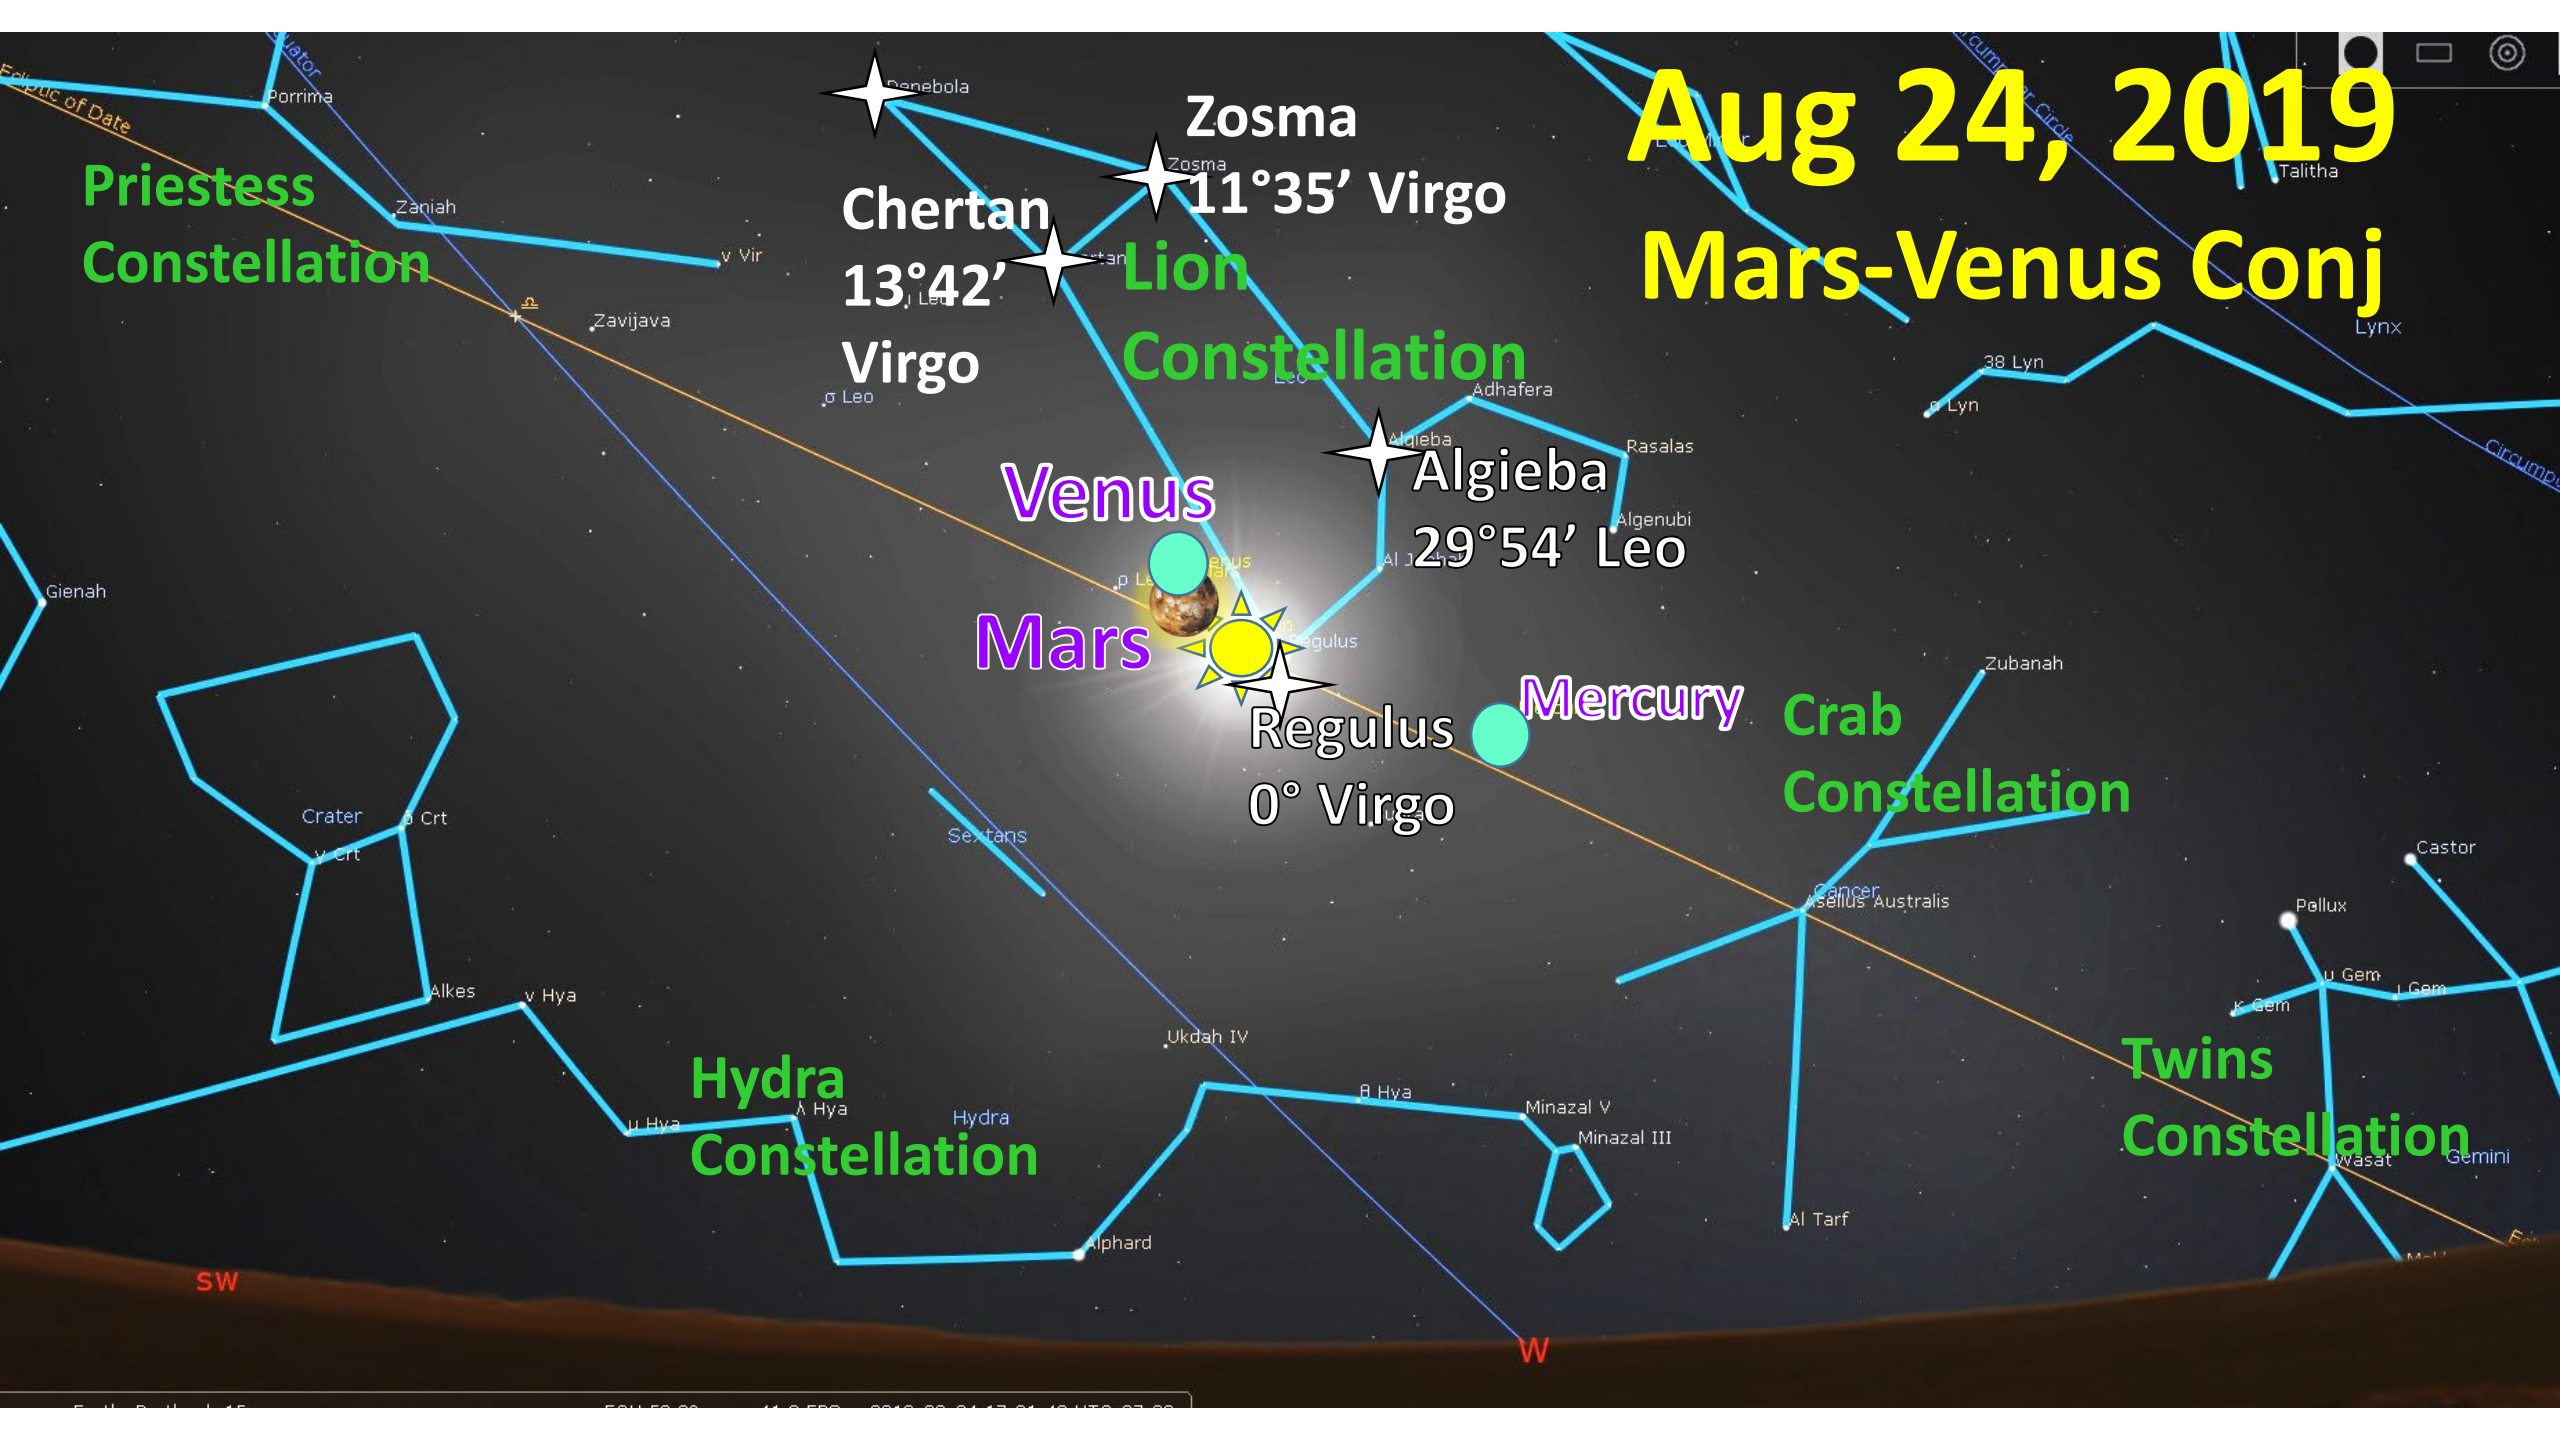

Aug 24, 2019

Mars-Venus Conj

Zosma
11°35' Virgo

Chertan
13°42' Virgo

Venus

Mars

Regulus
0° Virgo

Algieba
29°54' Leo

Mercury

Crab Constellation

Priestess Constellation

Lion Constellation

Hydra Constellation

Twins Constellation

SW

W