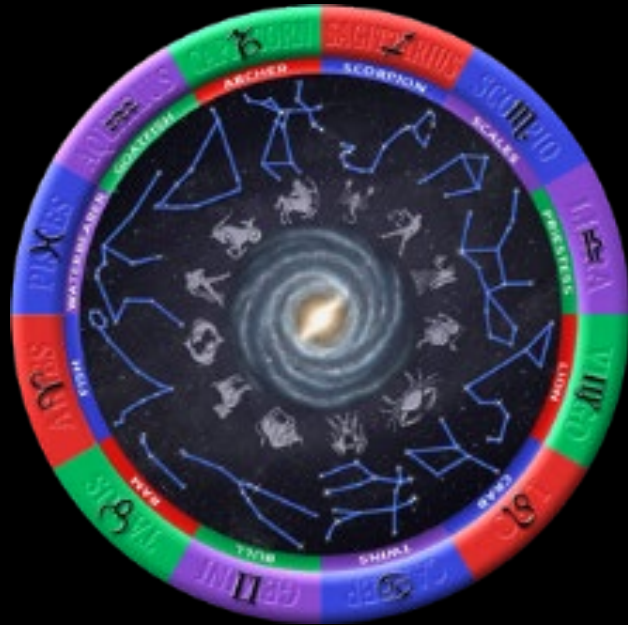

MARS AQUARIUS CYCLE

WEBINAR 2

**Daniel Giamario -
Originator of
Shamanic Astrology
and the Mars Cycle**

Presented by the
**Shamanic Astrology
Mystery School™**

**Erik Roth – Shamanic
Astrologer and
Managing Director of
SAMS**

All Material Presented Here is based on the paradigm of Shamanic Astrology, originated from Daniel Giamario

**Hosted by the
Shamanic Astrology
Mystery School**

The Mars Cycle interpretation originated from Daniel Giamario in the late 1990s. Contributions from Erik Roth are also presented here.