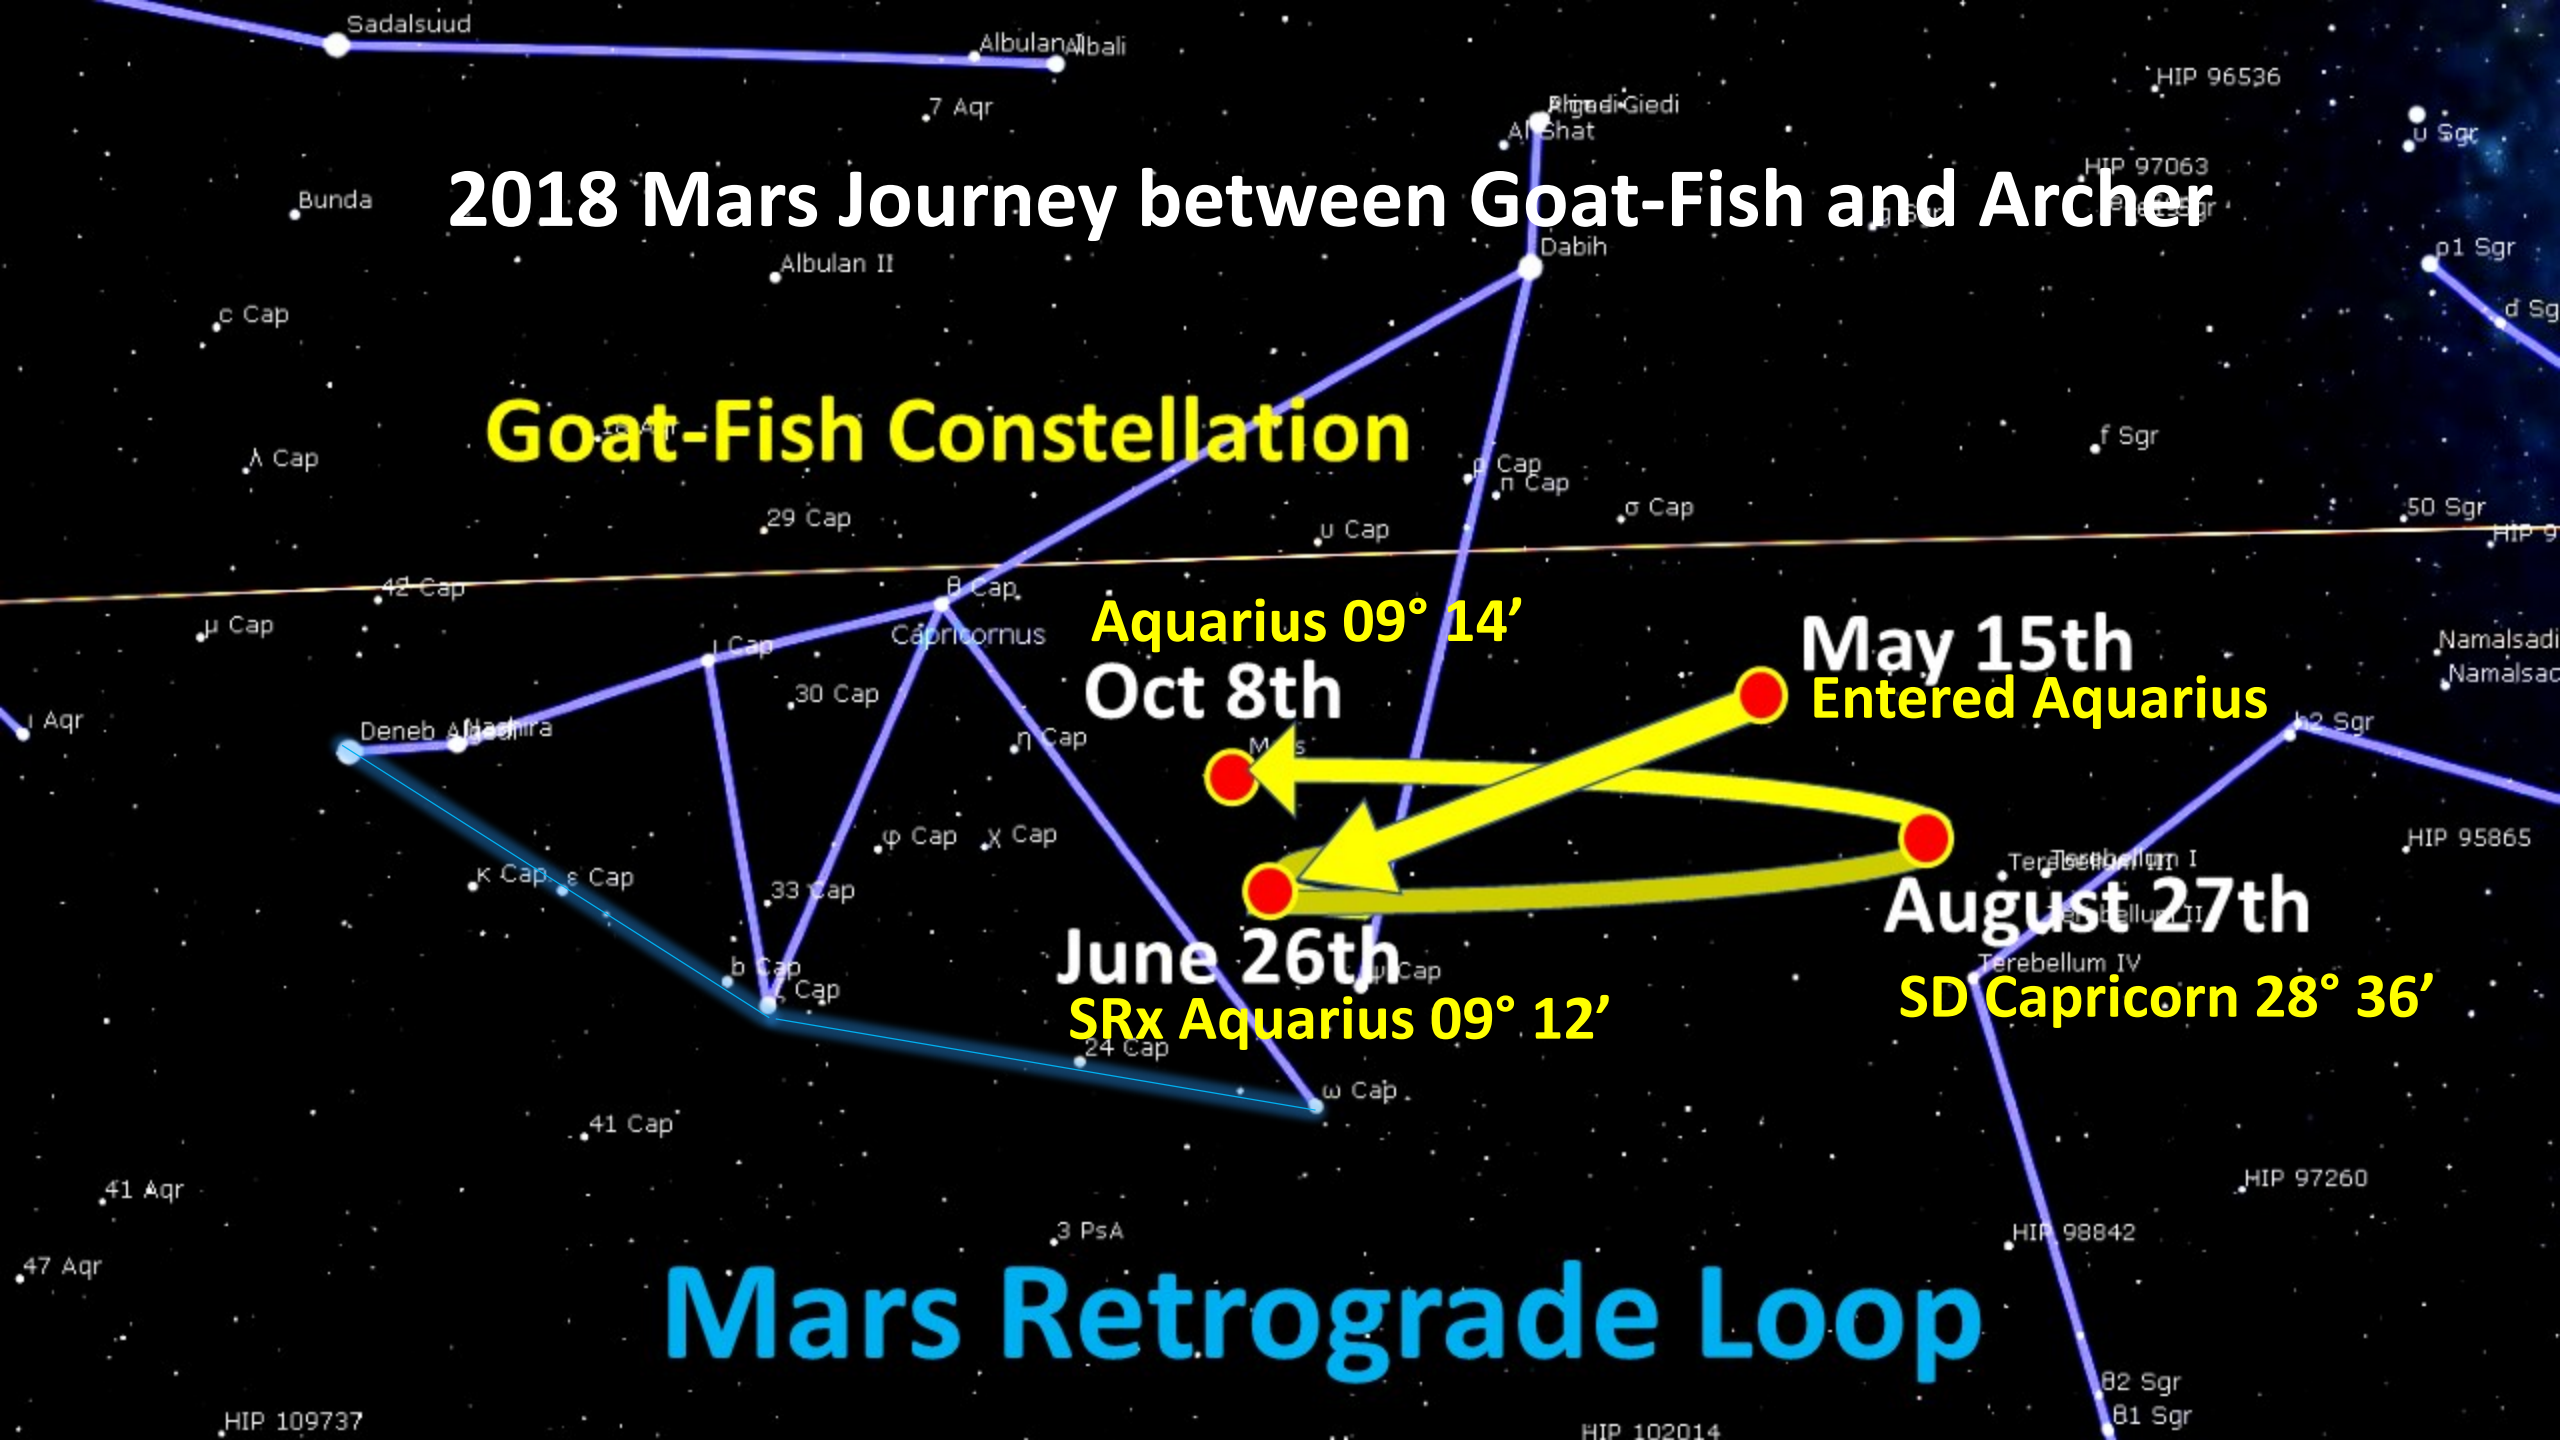

The Lower the Number of Magnitude, the Brighter the Star/Planet

**Mars' maximum observed magnitude was in August, 2003 at -2.88
That was the year it was closest to the Earth in tens of thousands of years
In the year 3818, it will be even closer at a magnitude of -2.91 (.37061 AU)

2018 Mars Journey between Goat-Fish and Archer

Goat-Fish Constellation

Aquarius 09° 14'
Oct 8th

May 15th
Entered Aquarius

June 26th
SRx Aquarius 09° 12'

August 27th
SD Capricorn 28° 36'

Mars Retrograde Loop

Mars in the Goat-Fish Constellation

- Mars entered the Goat-Fish Constellation on or about May 24th (enters the sign of Aquarius on May 15th) – It stayed near or in the Goat-Fish through November 6th of 2018
- The Goat-Fish constellation began to enter the sign of Aquarius over two millennia ago. This transition has had its own assemblage point shift for Aquarius. The Goat-Fish is one of the original recorded constellations of the zodiac, at least going back thousands years of more as the ancient Sumerians were creating dynamic civilizations.
- Where did the image of the Goat-Fish appear first? About 2100 BC (from Greg Crossen) it appeared in ancient Sumerian works.
- The Goat-Fish was originally a “Goat-Carp”, which is known as the “The Magur Boat”, a type of boat (with a Goat’s Head) with a highly raised stern and prow. When looking at the constellation, it bears the same shape as the boat. This boat was sacred to the god Enki (aka Saturn/Kronos) as were the symbols of the Goat and Fish.
- Mars long journey back and forth into the Goat-Fish or Magur Boat continues for several months through November 7th due to retrograding back almost into the Archer constellation, then back across the space between the constellations and the Goat-Fish.