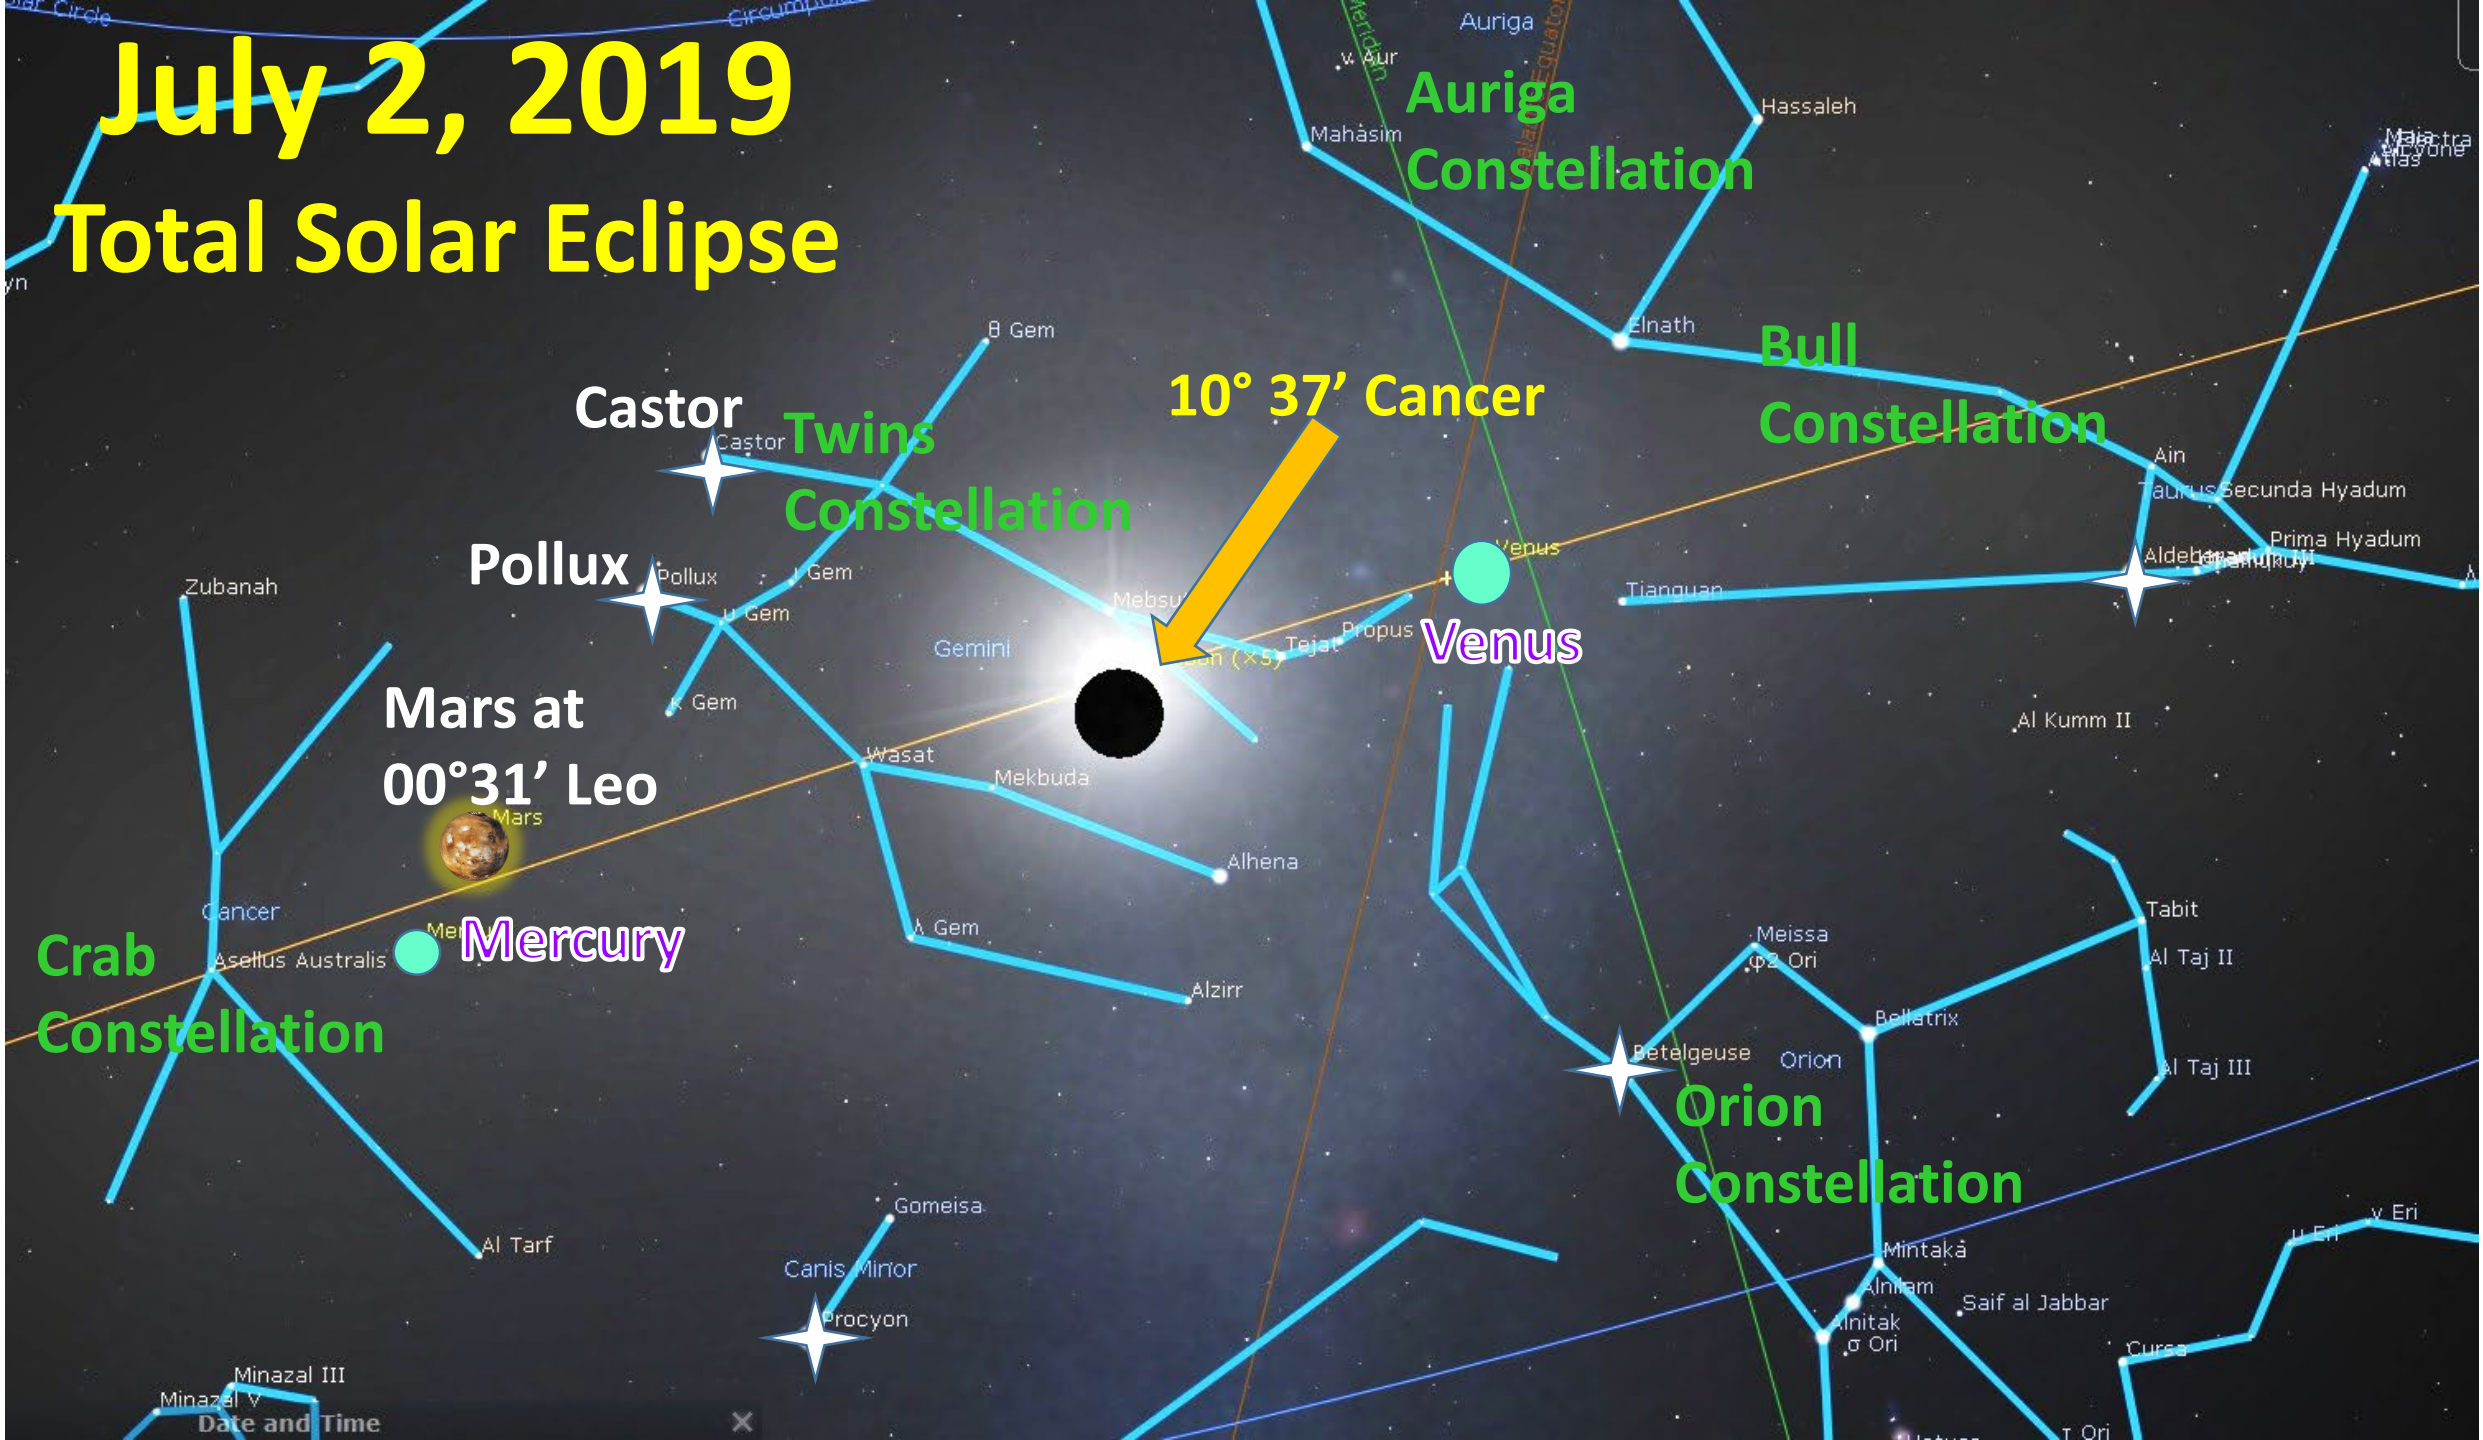

July 2, 2019 Total Solar Eclipse

Auriga
Constellation

Bull
Constellation

Twins
Constellation

Crab
Constellation

Orion
Constellation

10° 37' Cancer

Venus

Mars at
00° 31' Leo

Mercury

Castor

Pollux

Betelgeuse

Procyon

Minazal III
Minazal V
Date and Time