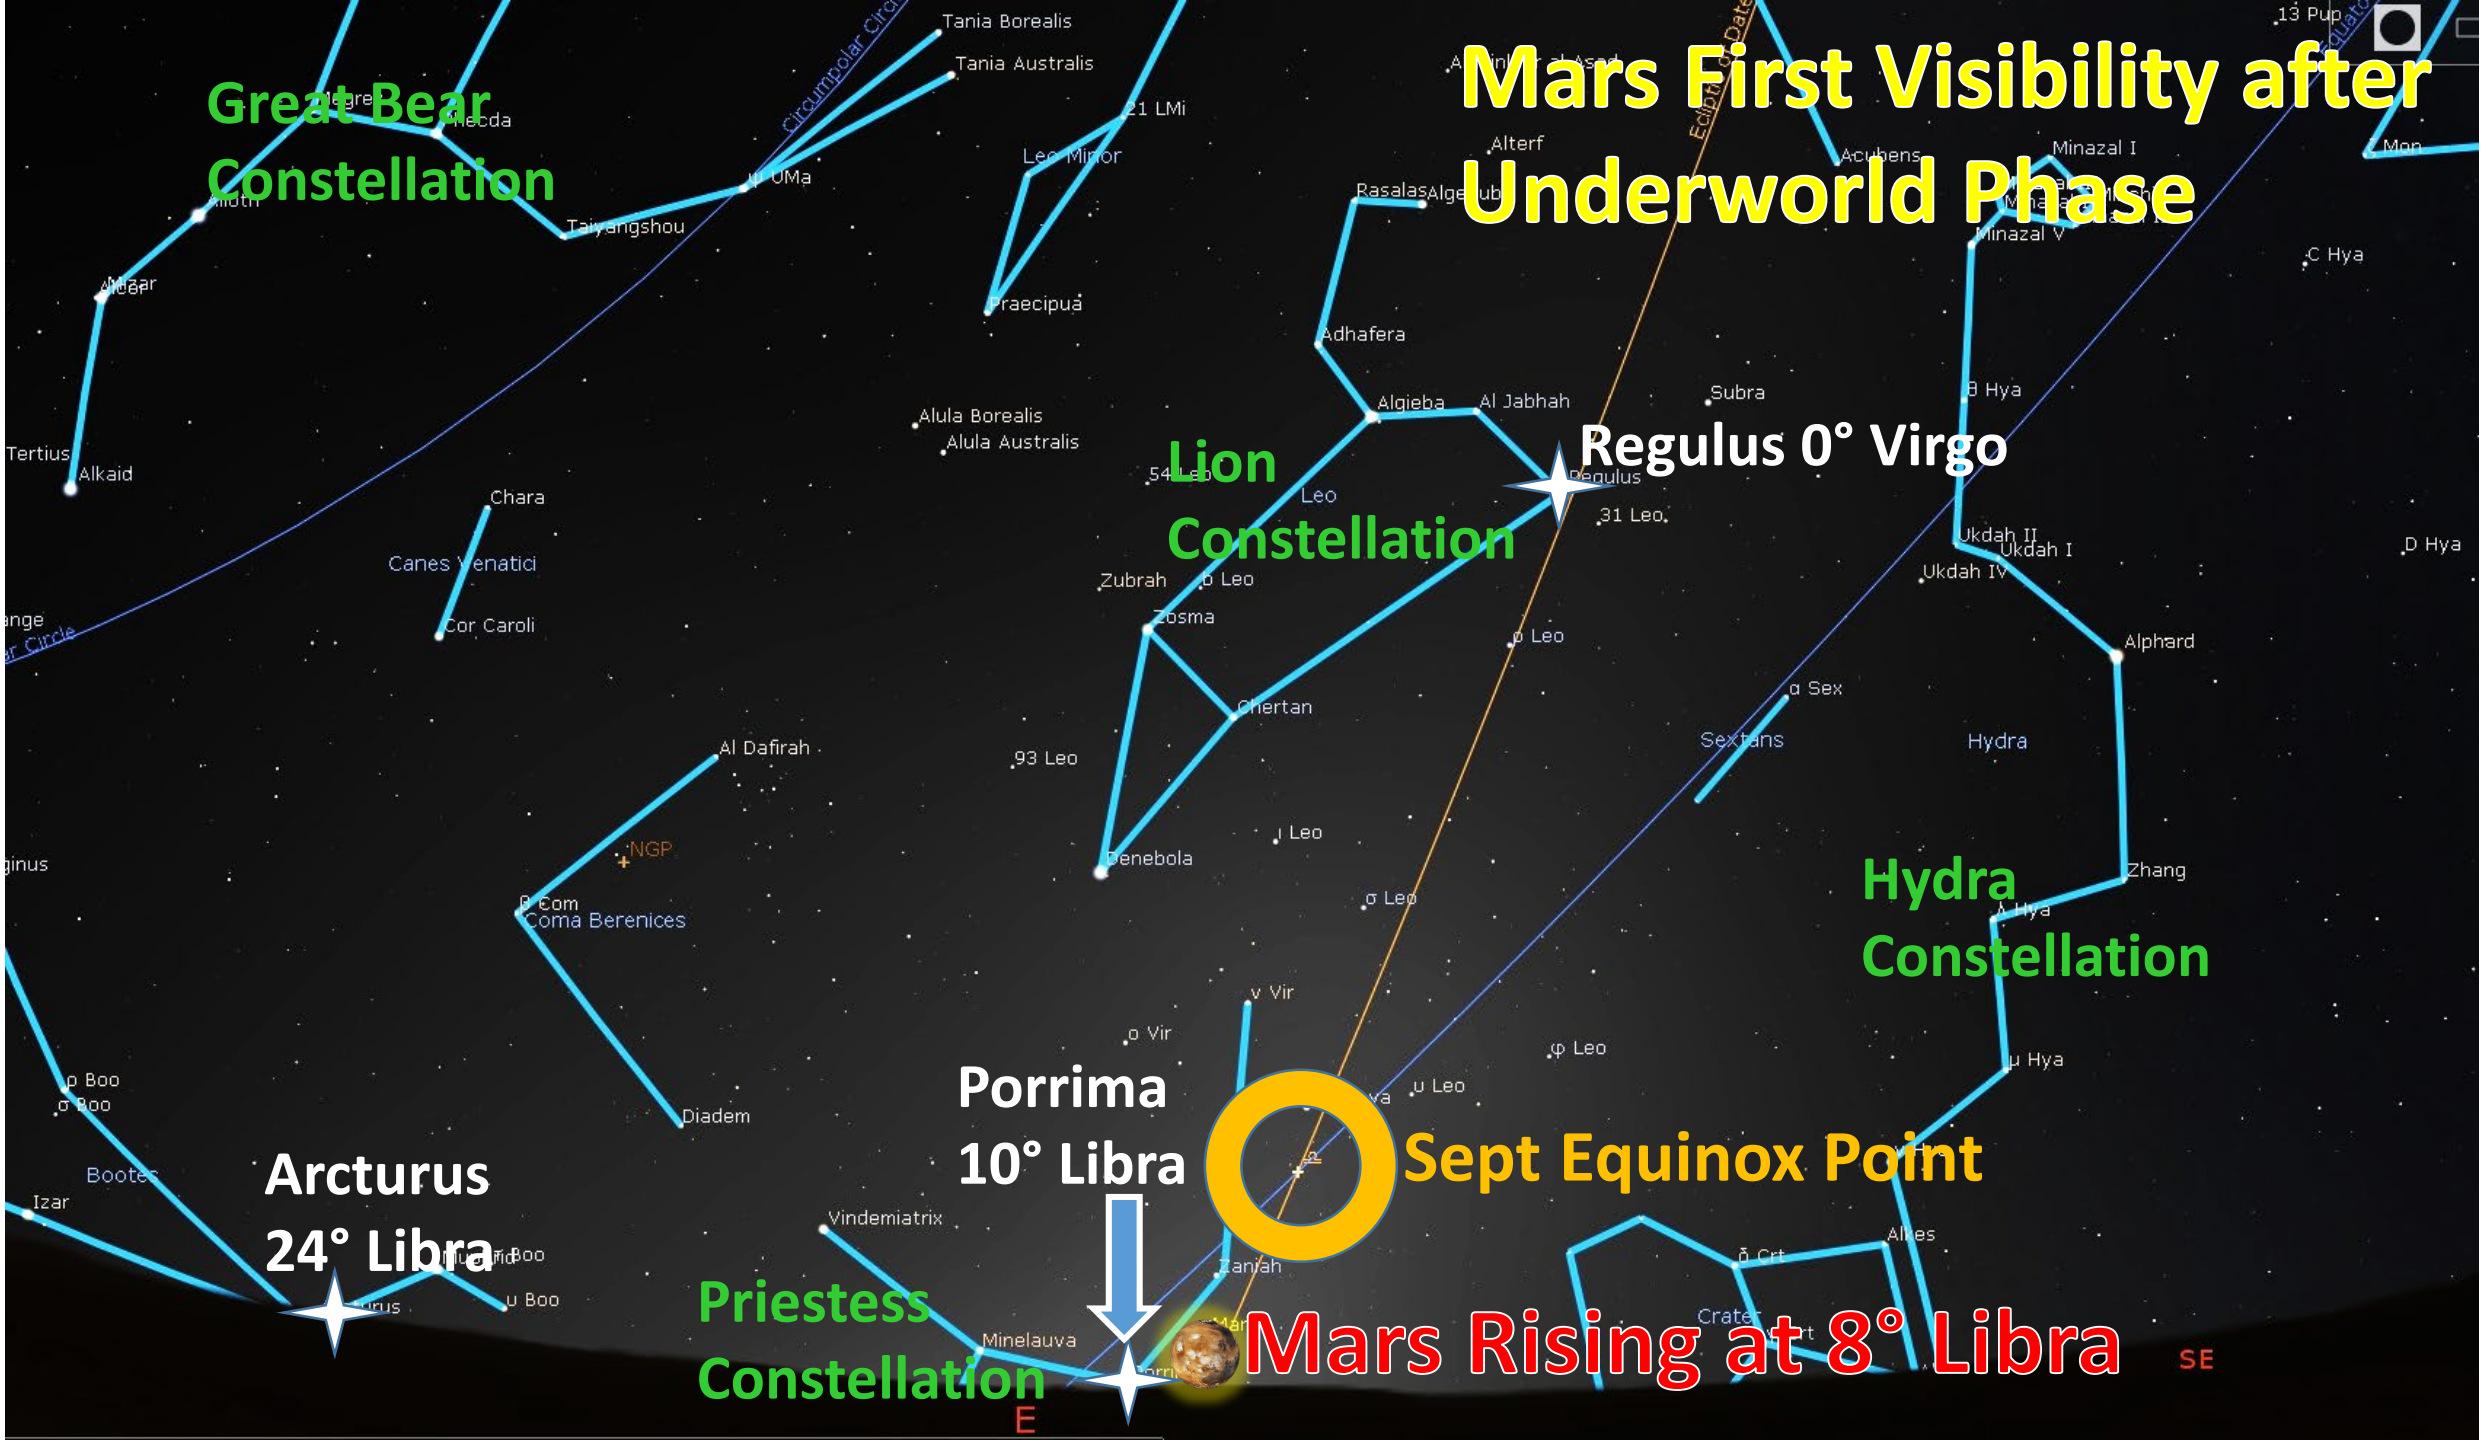

Mars First Visibility after Underworld Phase

Great Bear Constellation

Lion Constellation

Hydra Constellation

Priestess Constellation

Regulus 0° Virgo

Arcturus 24° Libra

Porrima 10° Libra

Sept Equinox Point

Mars Rising at 8° Libra