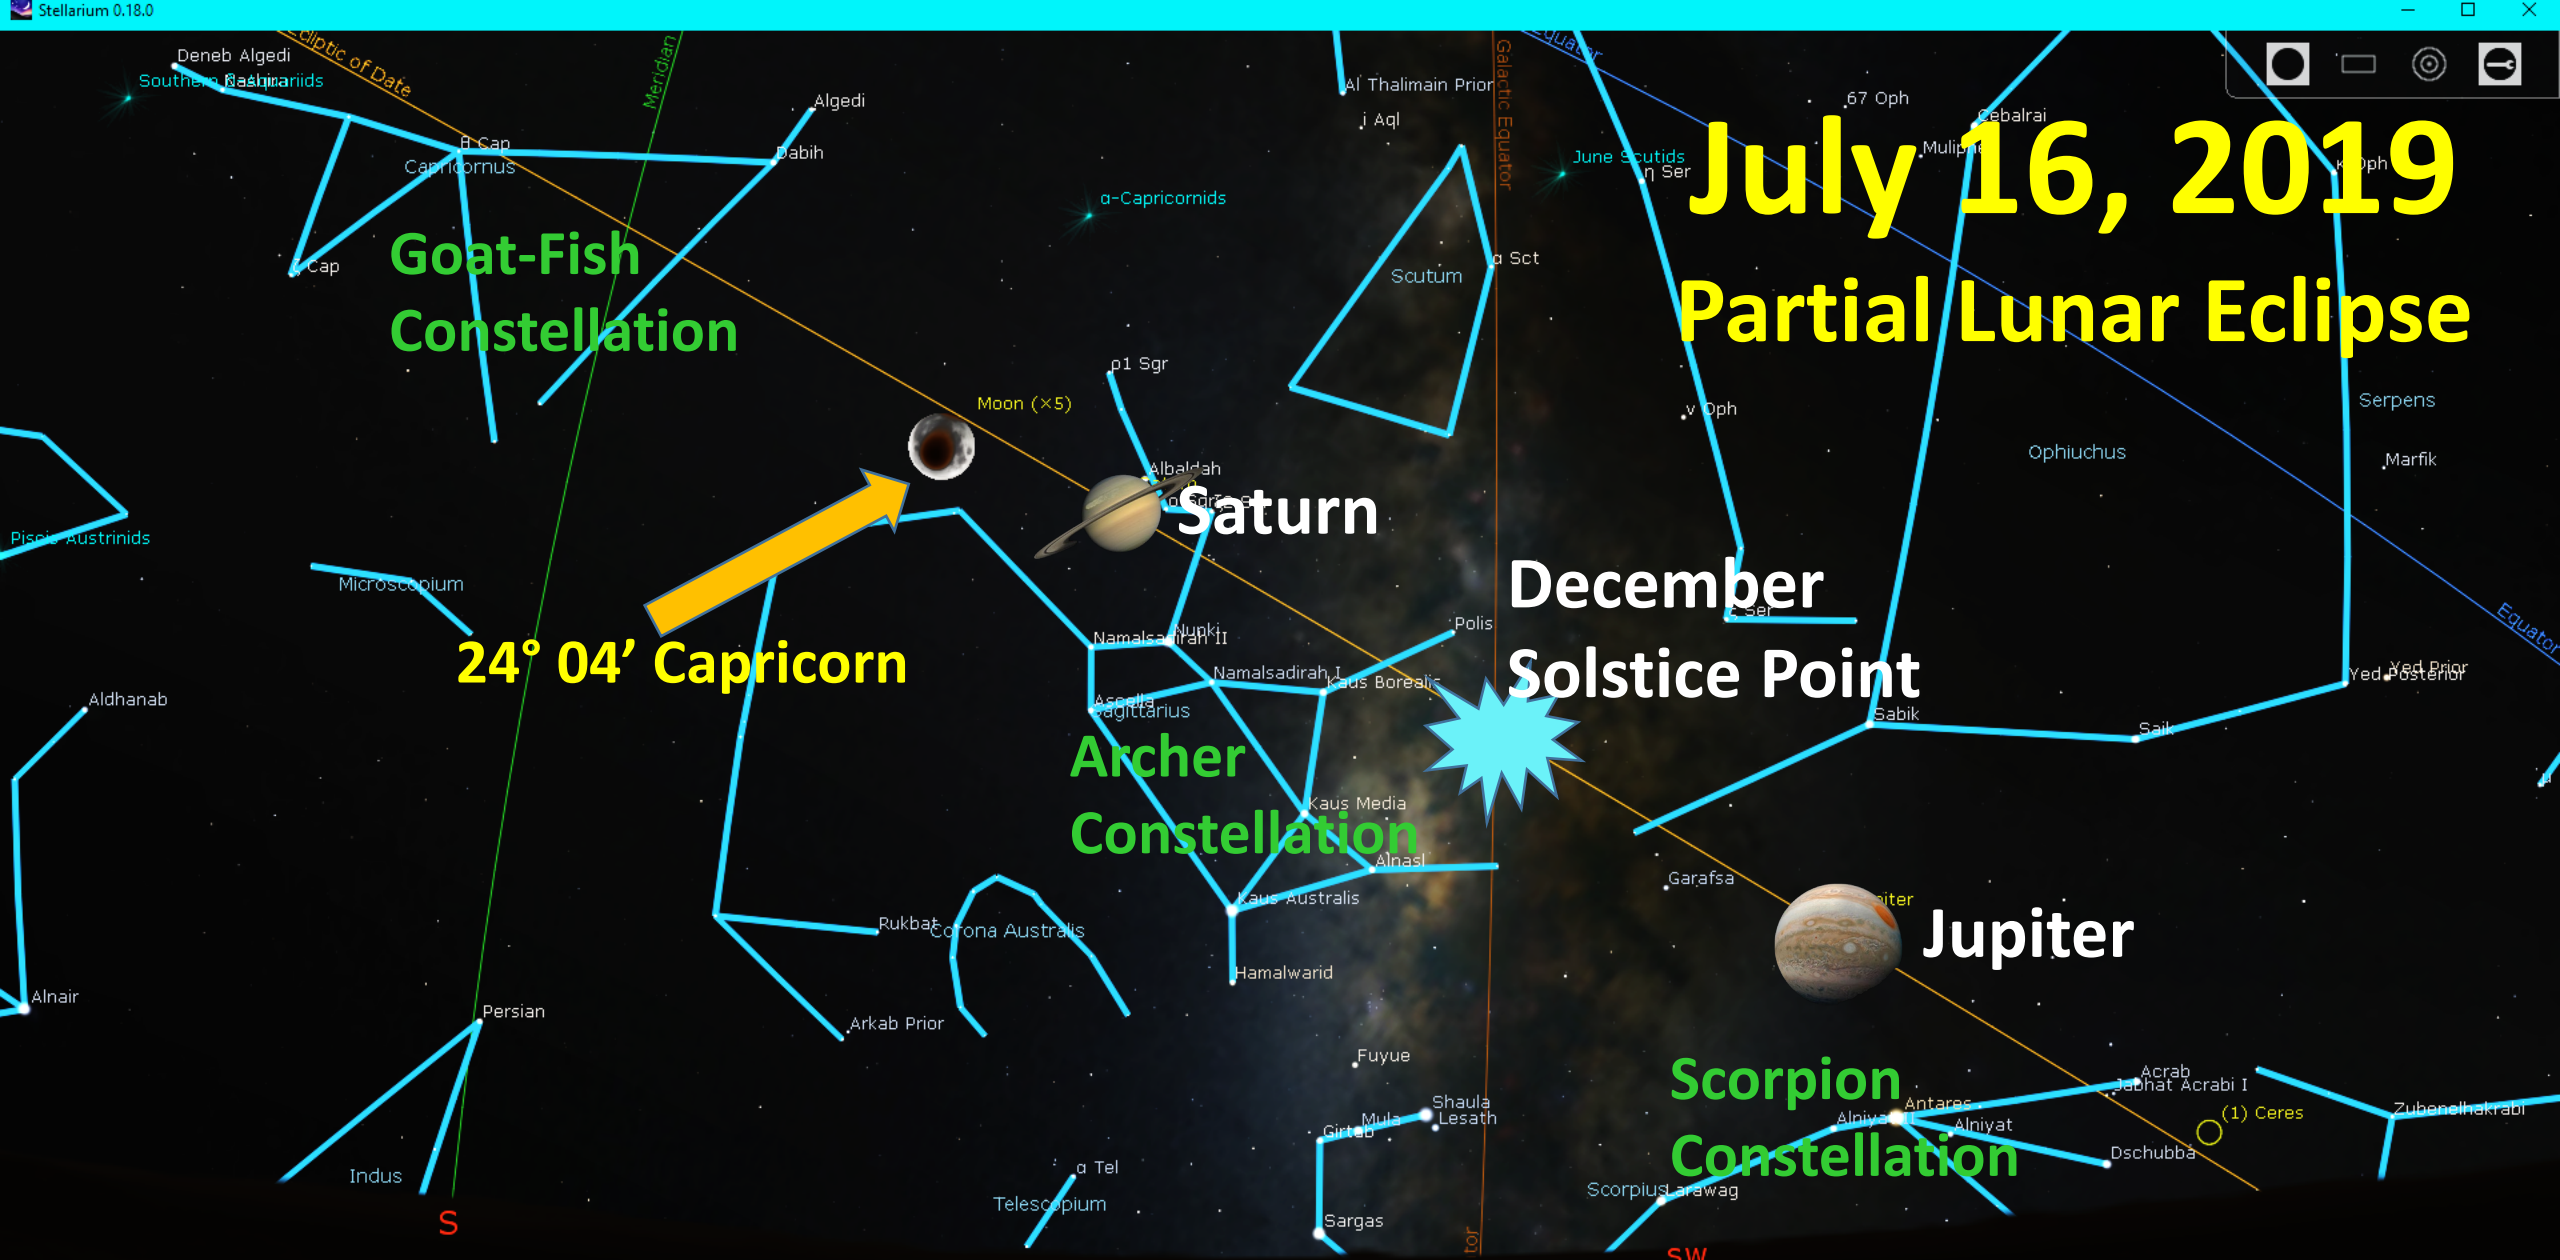

Castor

Pollux

Betelgeuse

Procyon

Minazal III
Minazal V
Date and Time

July 16, 2019 Partial Lunar Eclipse

Goat-Fish
Constellation

Saturn

December
Solstice Point

Archer
Constellation

Jupiter

Scorpion
Constellation

24° 04' Capricorn

July 16, 2019 – Partial Lunar Eclipse visibility map

From timeanddate.com

Eclipse Map and Animation