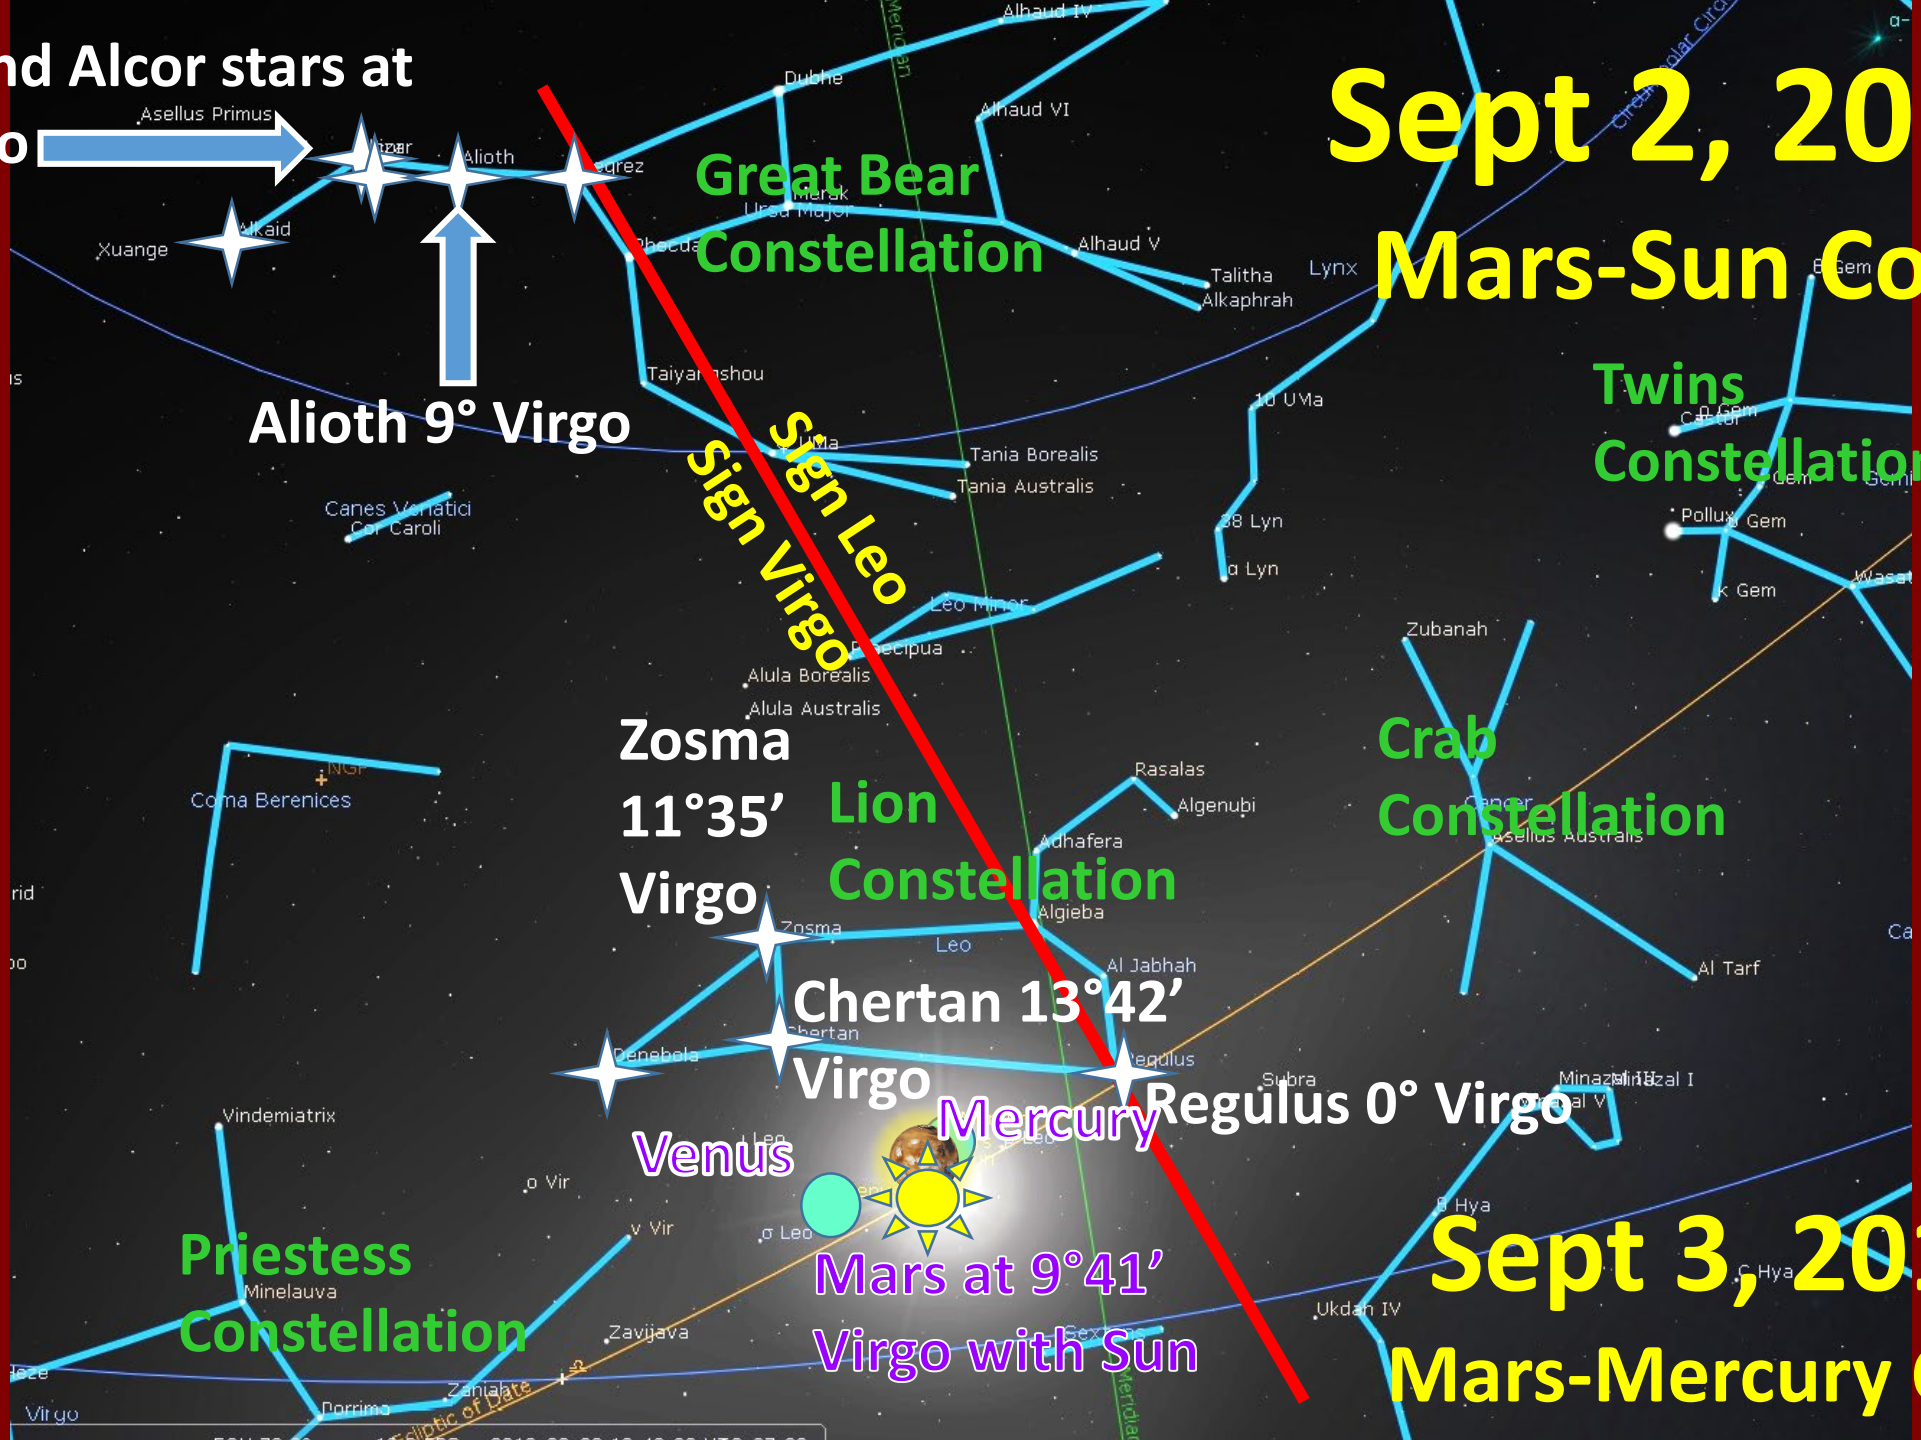

Chertan 13°42'
Virgo
Mercury
Regulus 0° Virgo

Venus

Mars at 9°41'
Virgo with Sun

Sept 3, 2019
Mars-Mercury Conj

Mars-Venus in the Underworld

Regulus, Zosma and the Lion

From the book, *Star Names* by Richard Hinckley Allen

Zosma and Zozma is a Persian word meaning "the Girdle", "Enzonement" or "Loincloth"

The star Zosma sits at 11°35' Virgo and is part of the Lion's lower back and hindquarters. This star marked the nakshatra (or 9th Hindu Moon Mansion) meaning the "lucky one". The star (with the star Chertan/Coxa was known in ancient Egypt with a relation to Horus and were called *messu* or "anointed one" where the word, Messaiah, comes from.