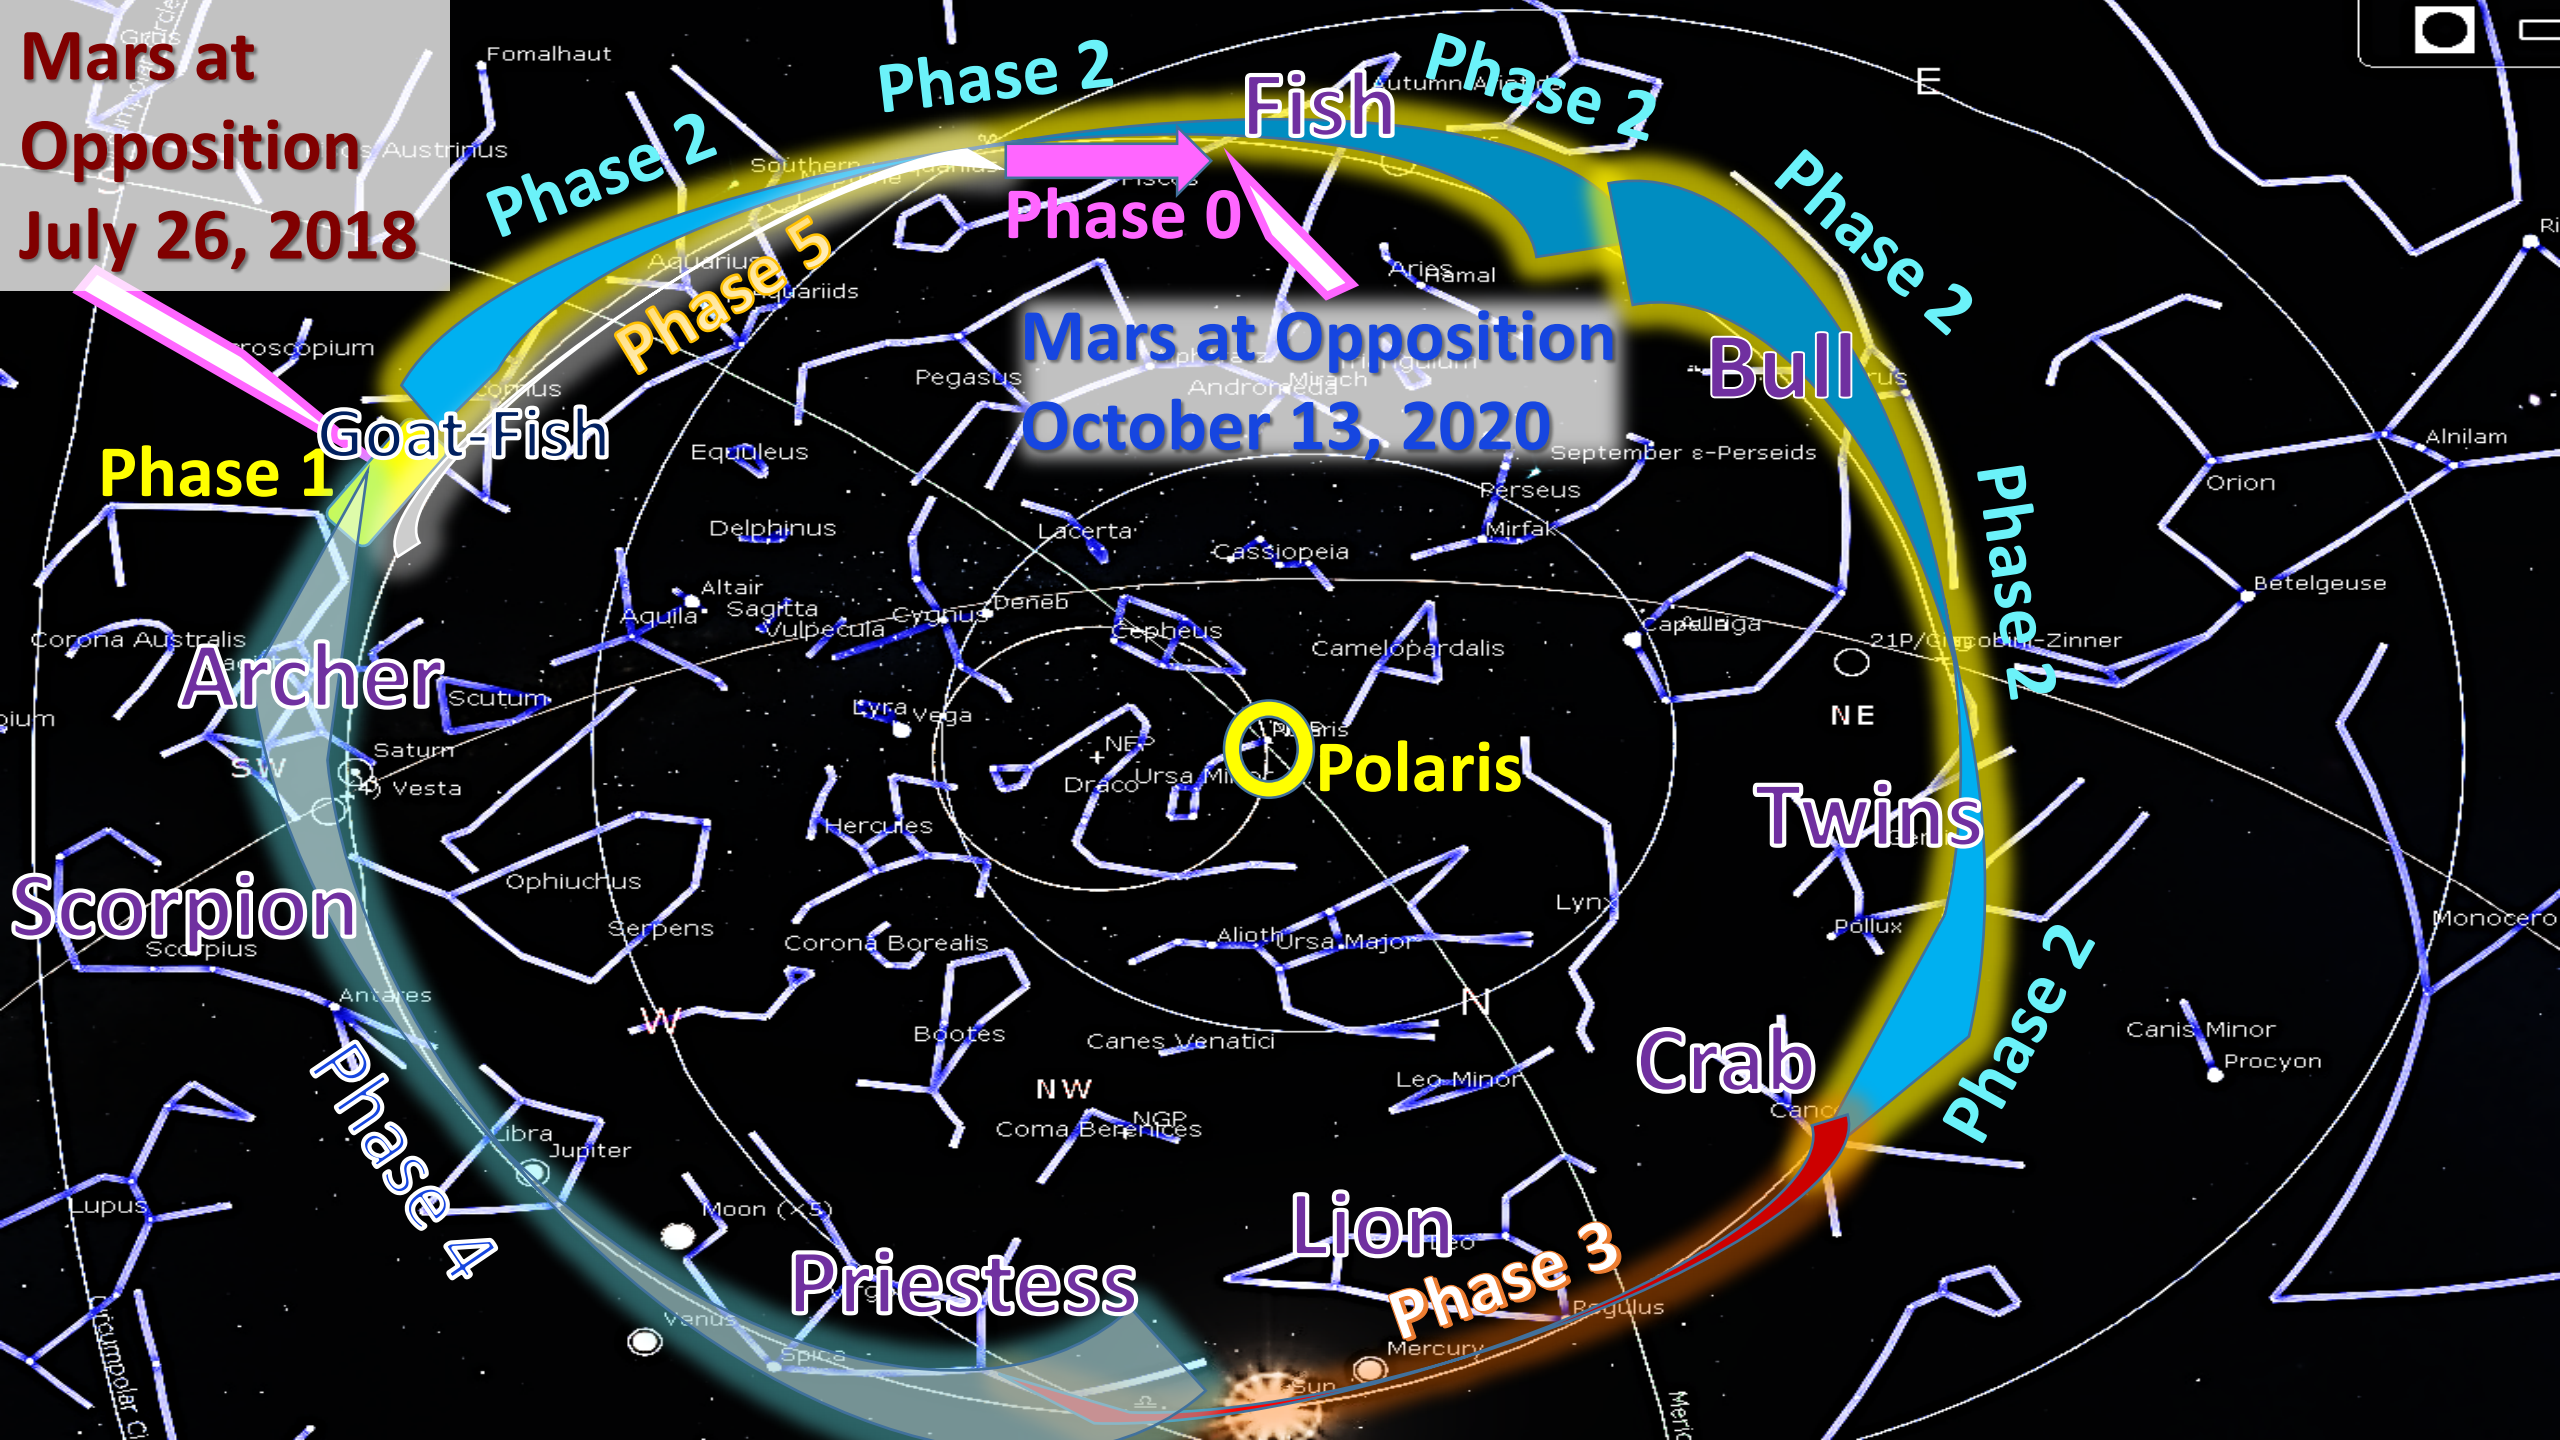

MARS AQUARIUS CYCLE

WEBINAR 2

**Daniel Giamario -
Originator of
Shamanic Astrology
and the Mars Cycle**

Presented by the
**Shamanic Astrology
Mystery School™**

**Erik Roth – Shamanic
Astrologer and
Managing Director of
SAMS**

All Material Presented Here is based on the paradigm of Shamanic Astrology, originated from Daniel Giamario

**Hosted by the
Shamanic Astrology
Mystery School**

The Mars Cycle interpretation originated from Daniel Giamario in the late 1990s. Contributions from Erik Roth are also presented here.

**Mars at
Opposition
July 26, 2018**

**Mars at Opposition
October 13, 2020**

Goat-Fish

Phase 1

Archer

Scorpion

Phase 4

Priestess

Mars in the Goat-Fish Constellation

- Mars entered the Goat-Fish Constellation on or about May 24th (enters the sign of Aquarius on May 15th) – It stayed near or in the Goat-Fish through November 6th of 2018
- The Goat-Fish constellation began to enter the sign of Aquarius over two millennia ago. This transition has had its own assemblage point shift for Aquarius. The Goat-Fish is one of the original recorded constellations of the zodiac, at least going back thousands years of more as the ancient Sumerians were creating dynamic civilizations.
- Where did the image of the Goat-Fish appear first? About 2100 BC (from Greg Crossen) it appeared in ancient Sumerian works.
- The Goat-Fish was originally a “Goat-Carp”, which is known as the “The Magur Boat”, a type of boat (with a Goat’s Head) with a highly raised stern and prow. When looking at the constellation, it bears the same shape as the boat. This boat was sacred to the god Enki (aka Saturn/Kronos) as were the symbols of the Goat and Fish.
- Mars long journey back and forth into the Goat-Fish or Magur Boat continues for several months through November 7th due to retrograding back almost into the Archer constellation, then back across the space between the constellations and the Goat-Fish.