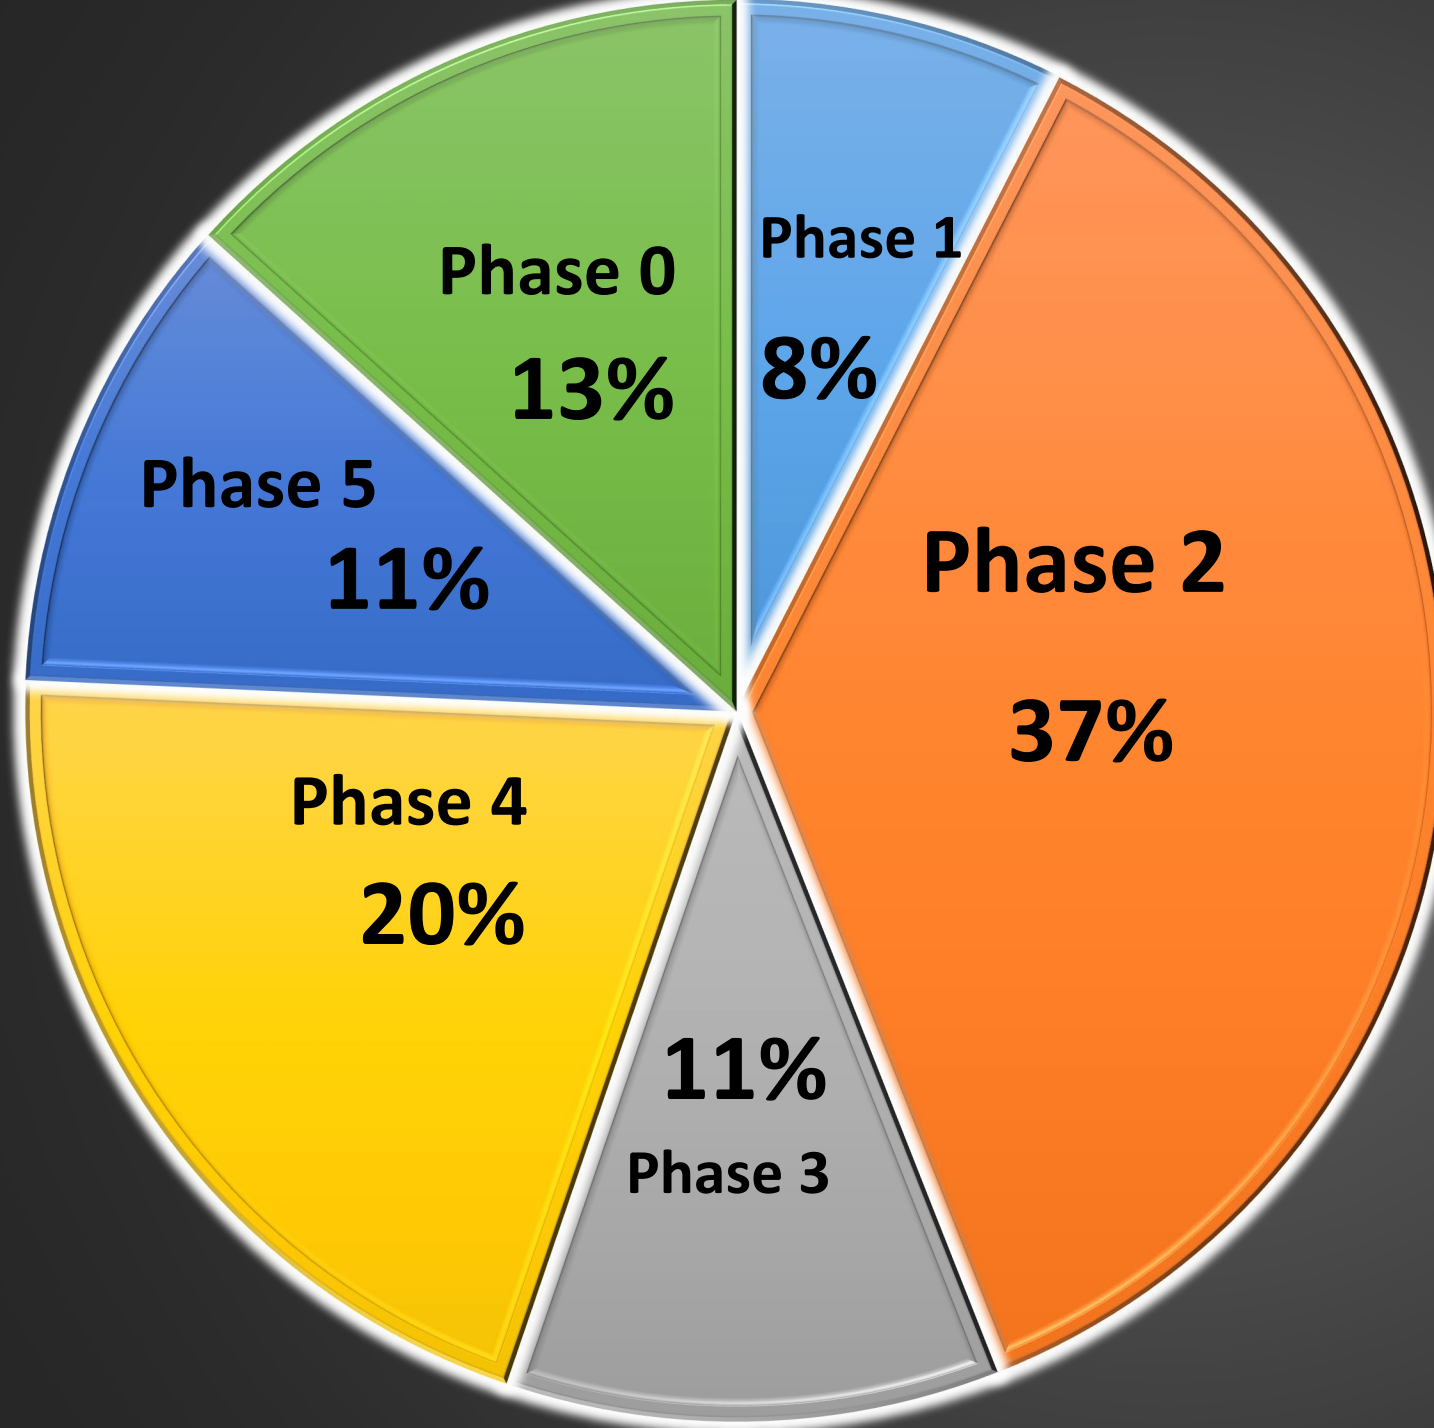

Phase 1 – July 26, 2018 to Sept 25, 2018

Phase 2 – Sept 25, 2018 to July 17, 2019

Phase 3 – July 17, 2019 to Oct 16, 2019

Phase 4 – Oct 16, 2019 to March 30, 2020

Phase 5 – March 30, 2020 to June 27, 2020

Phase 0 – June 27, 2020 to October 13, 2020