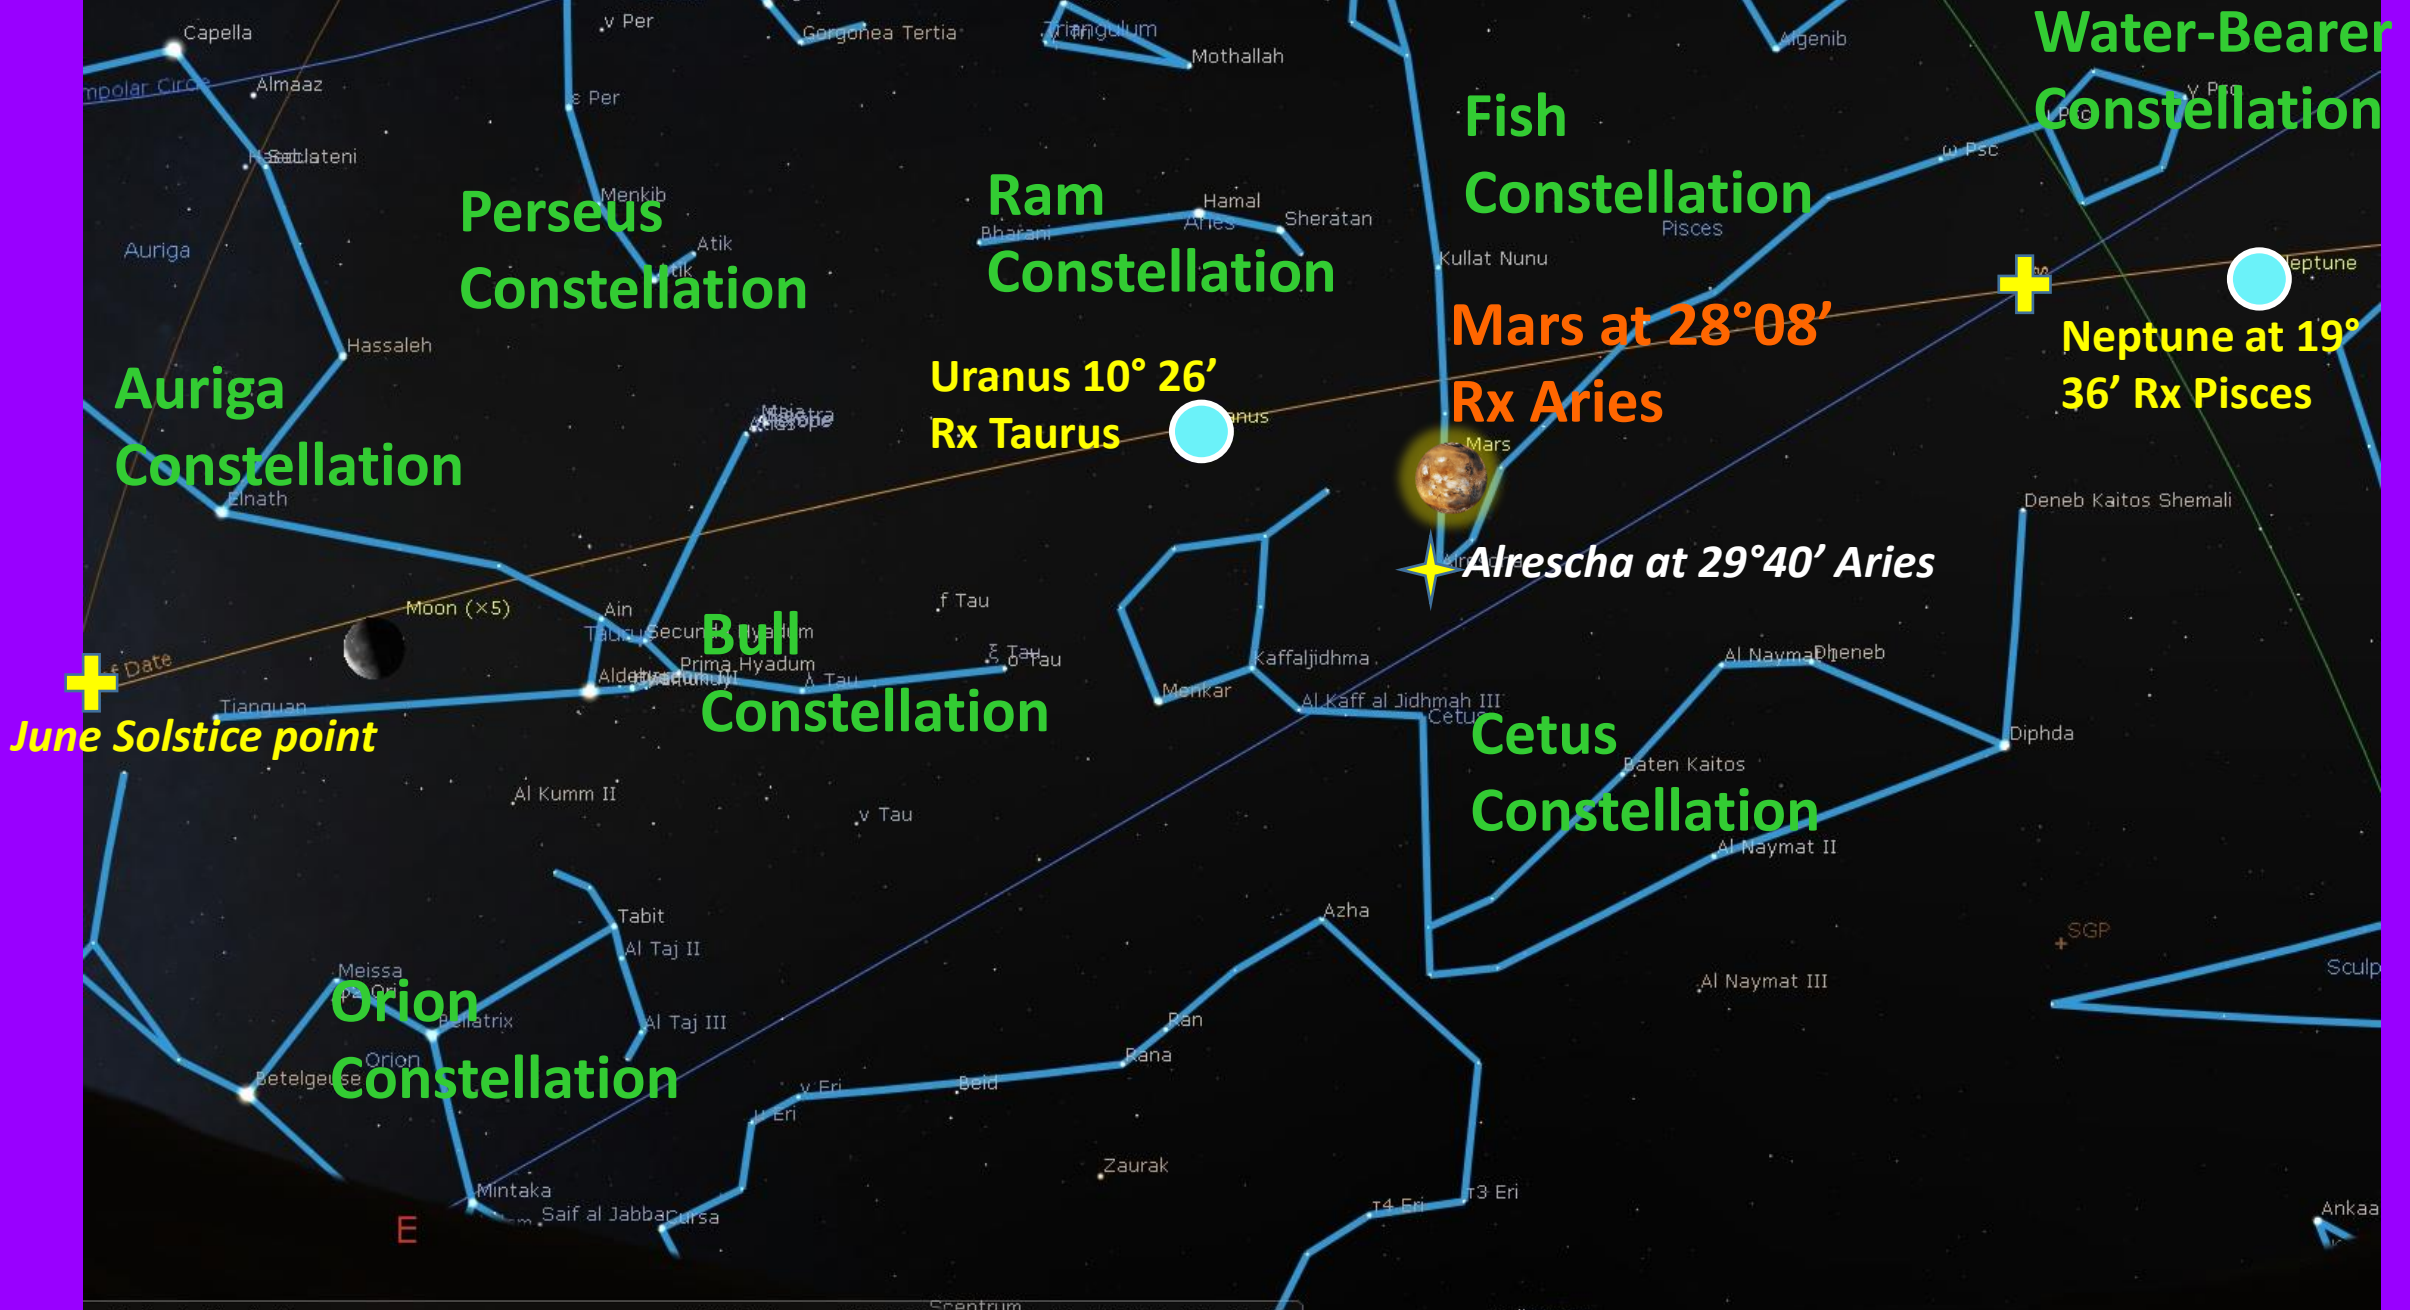

Inner Wheel
US Embassy Bombing Beirut
Natal Chart
 Apr 18 1983, Mon
 1:03 pm EET -2:00
 Beirut, Lebanon
 33°N53' 035°E30'
Geocentric
Tropical
Whole Signs
True Node

Outer Wheel
Beirut Lebanon Explosion
Natal Chart
 Aug 4 2020, Tue
 6:06 pm EEDT -3:00
 Beirut, Lebanon
 33°N53' 035°E30'
Geocentric
Tropical
Whole Signs
True Node

Mars – Moon conj (occultation) August 9, 2020

where Mars will be at Mars-Sun opposition on October 14th, 2020

Mars Stations Rx on Sept 9, 2020

Mars Retrograde Loop

Date and Time		Julian Day	
2020	- 12 - 27	17	: 54 : 47