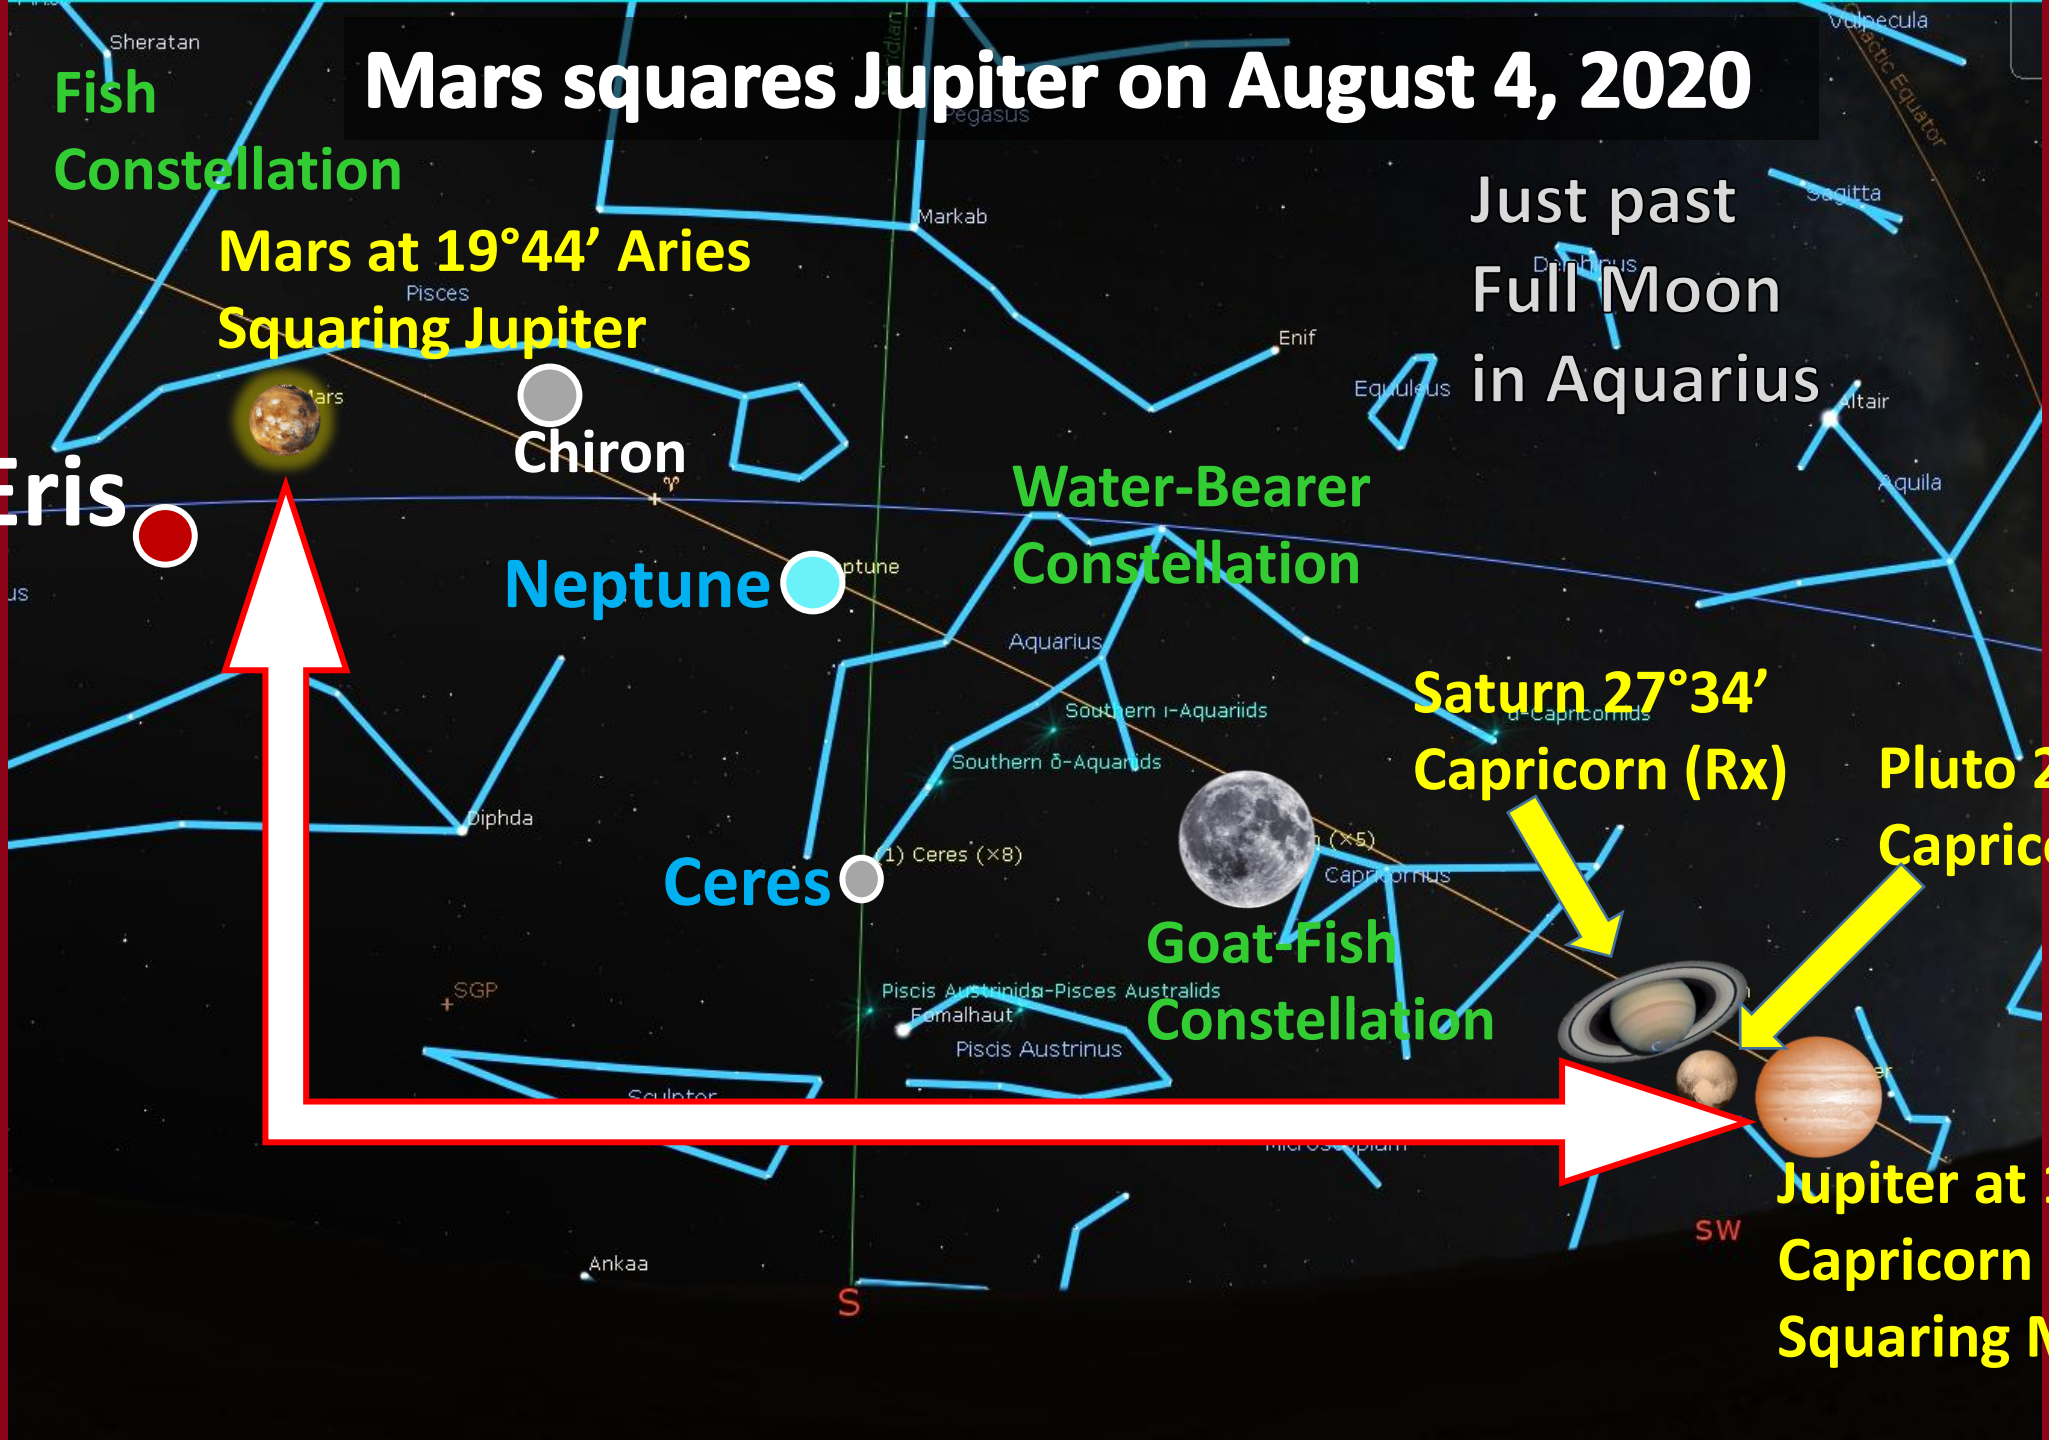

Constellation of the Fish

- The constellation ushered in the Age of Christianity over 2000 years ago when this asterism (group of stars) first aligned with the Vernal (March) Equinox
- Symbolically represents Christ's connection to fish and the acronym "ikhtus" and the fish stickers we see on the tails of vehicles (*however, most Christians are not aware of the connection with the constellation*)
- In many ancient cultures around Europe and Asia Minor, it was always seen as fish. In ancient China, (prior to Christian contact), the astronomers looked at this part of the sky (along with Water Bearer) as the Dark Warrior
- There is a myth in Roman times of the deities Venus/Aphrodite and Cupid/Eros changed into fish to escape the monster Tyhon. In order not to lose each other, they tied their tails with a long cord knotted with the star Alrischa (known as the Knot or the Cord)
- Astronomically, it is one of the 2 least-visible constellations along the ecliptic band. Most stars are magnitude 4 or 5 in brightness

Mars – Chiron conj July 14, 2020

Chiron not visible

Date and Time

Date and Time	Julian Day
2020 - 7 - 14	4 : 6 : 8

Mars squares Jupiter on August 4, 2020

Fish Constellation

Mars at 19°44' Aries Squaring Jupiter

Just past Full Moon in Aquarius

Eris

Chiron

Neptune

Water-Bearer Constellation

Saturn 27°34' Capricorn (Rx)

Pluto 23°16' Capricorn (Rx)

Ceres

Goat-Fish Constellation

Jupiter at 19°44' Capricorn (Rx) Squaring Mars

Beirut Lebanon Explosion

Natal Chart
Aug 4 2020, Tue
6:06 pm EDT -3:00
Beirut, Lebanon
33°N53' 035°E30'
Geocentric
Tropical
Whole Signs
True Node