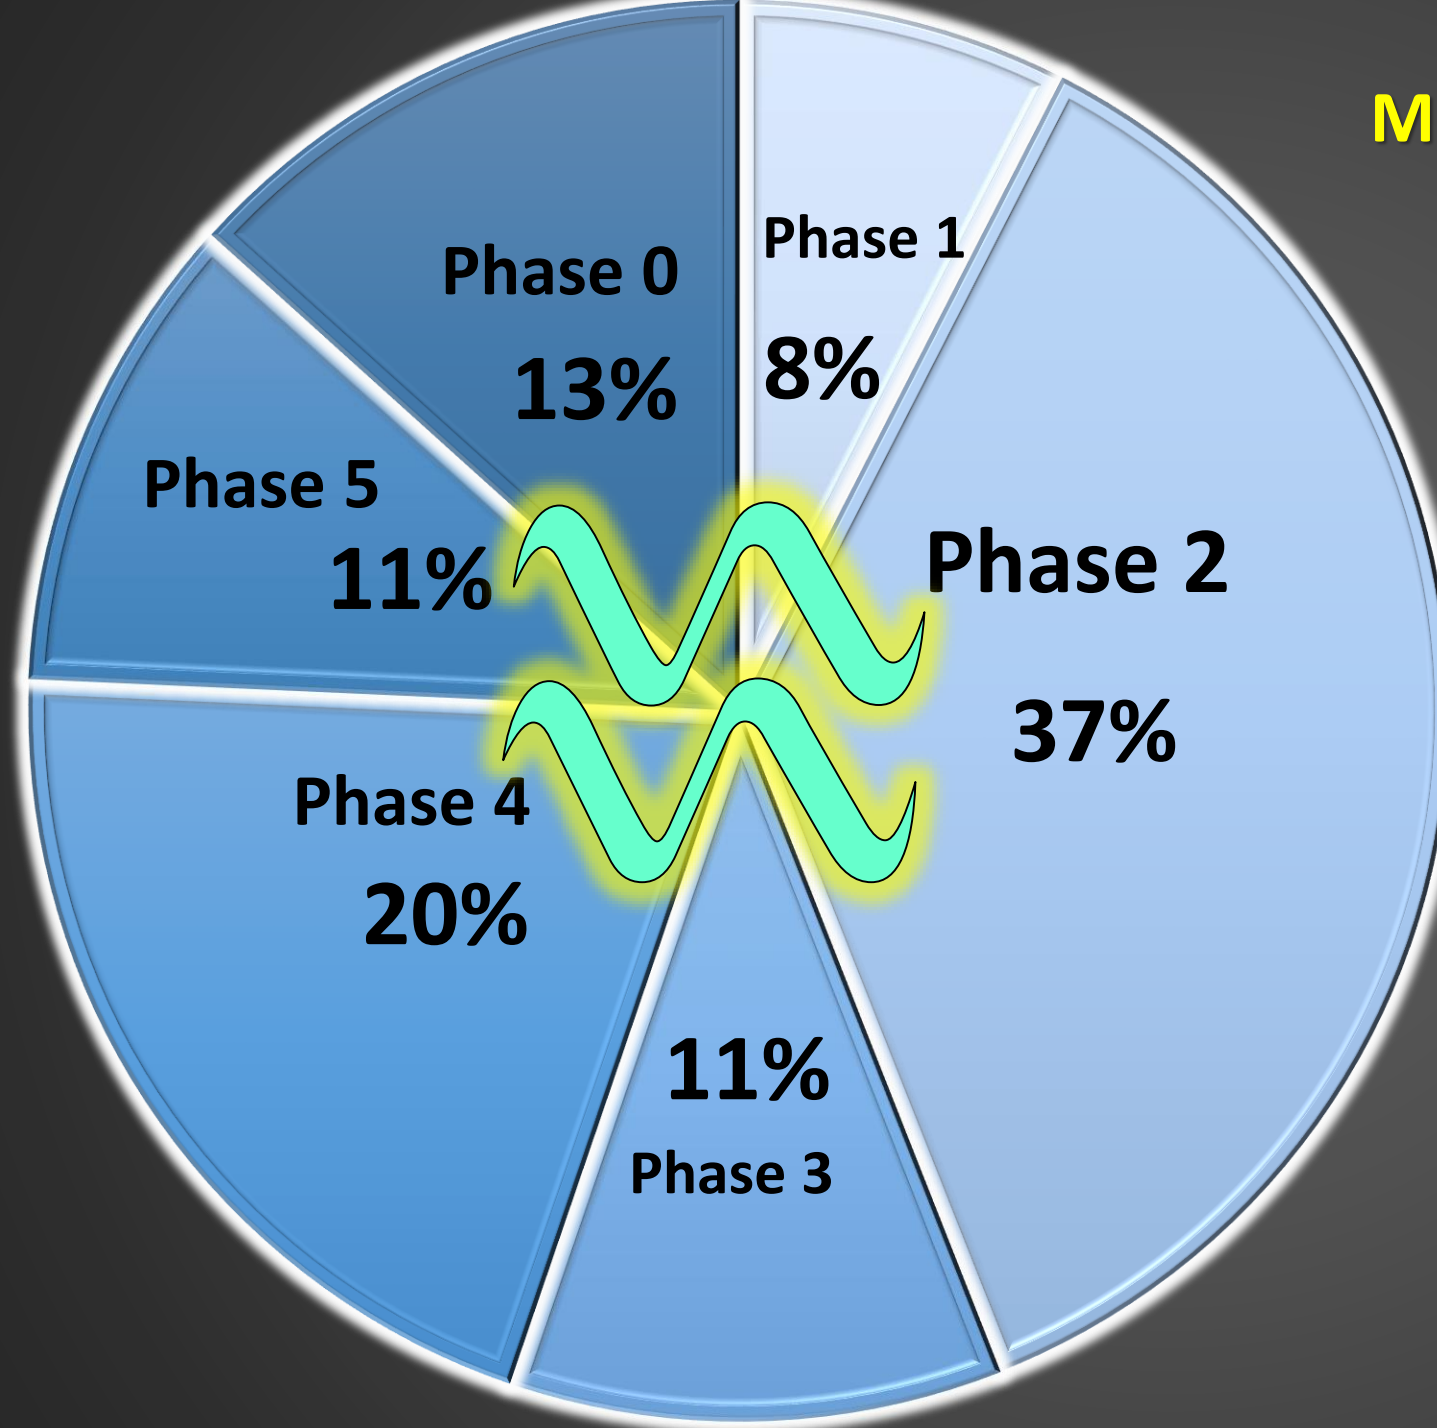

Mars Aquarius Cycle 2018 - 2020

Phase 1 – July 26, 2018 to Sept 25, 2018

Phase 2 – Sept 25, 2018 to July 17, 2019

Phase 3 – July 17, 2019 to Oct 16, 2019

Phase 4 – Oct 16, 2019 to March 30, 2020

Phase 5 – March 30, 2020 to June 27, 2020

Phase 0 – June 27, 2020 to October 13, 2020