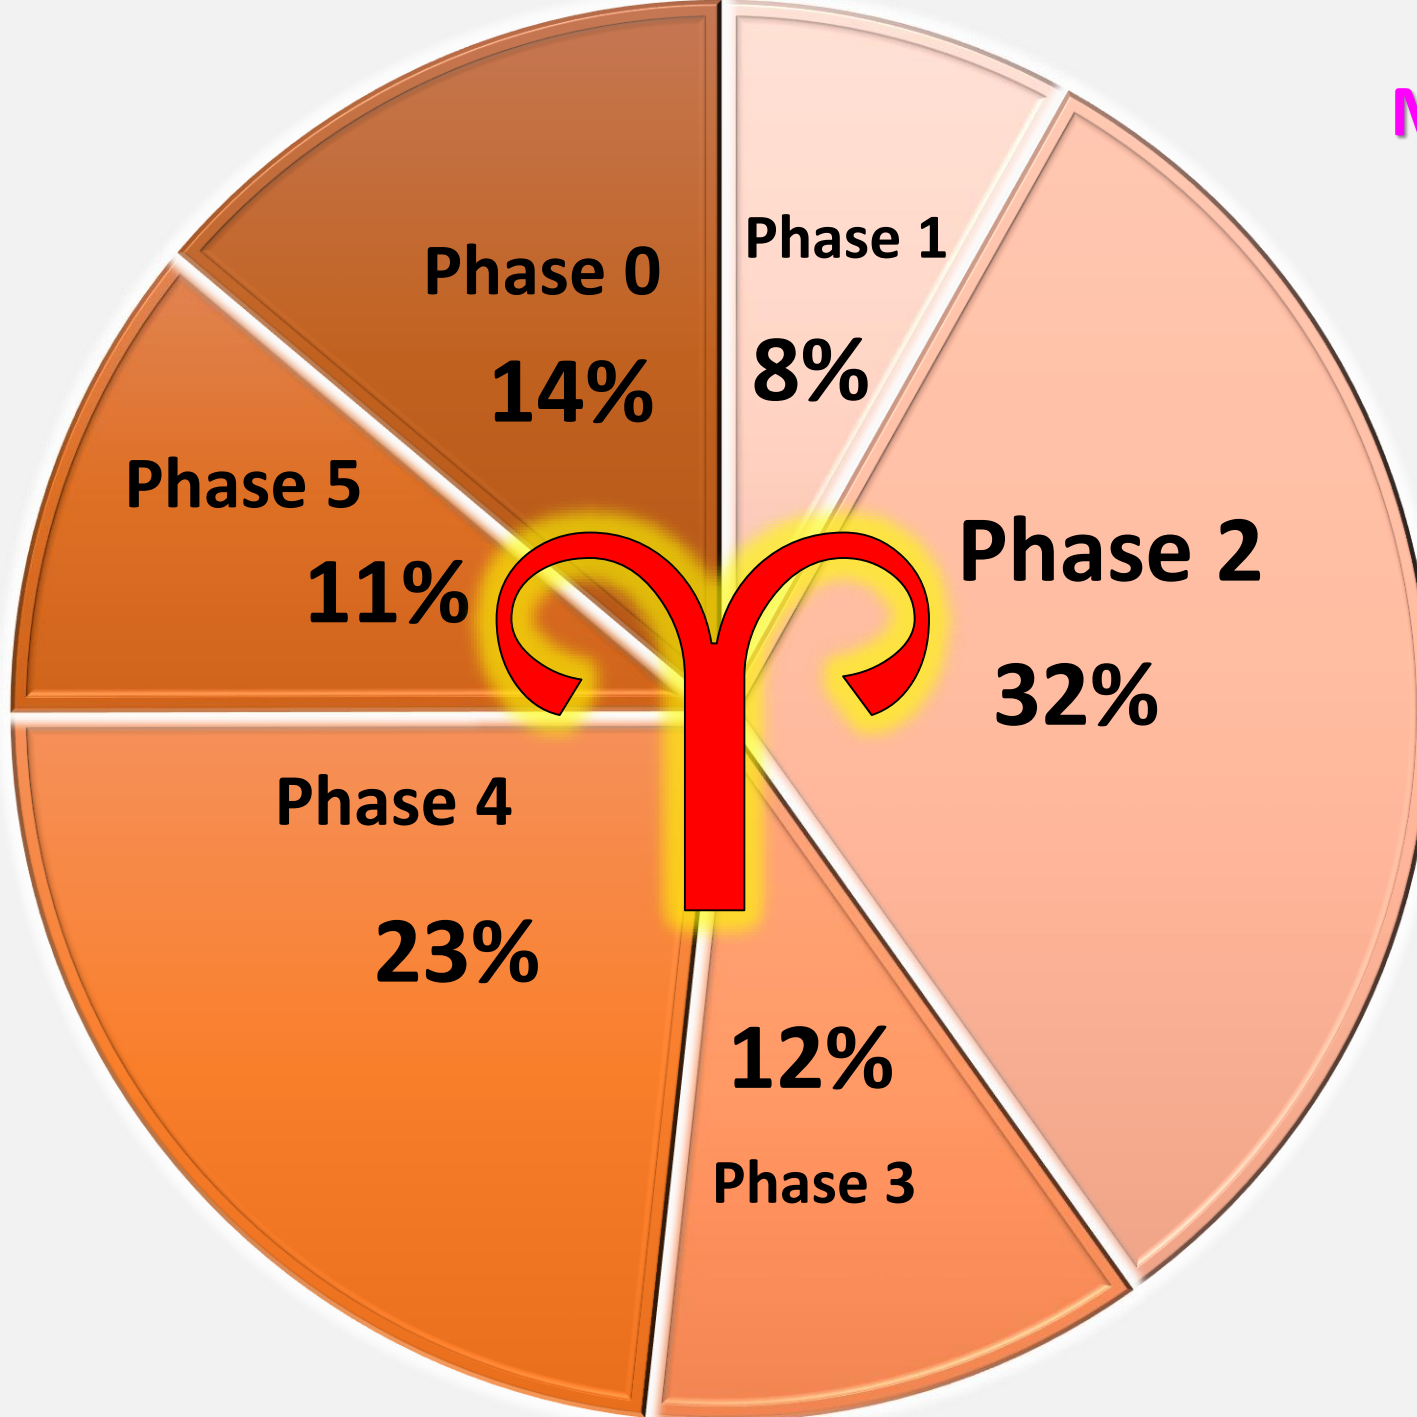

Mars Aries Cycle 2020 - 2022

Phase 1 – October 13, 2020
December 15, 2020

Phase 2 – December 15, 2020 to
August 23, 2021

Phase 3 – August 23, 2021 to
November 22, 2021

Phase 4 – November 22, 2021 to
May 24, 2022

Phase 5 – May 24, 2022 to
August 20, 2022

Phase 0 – August 20, 2022 to
December 7, 2022