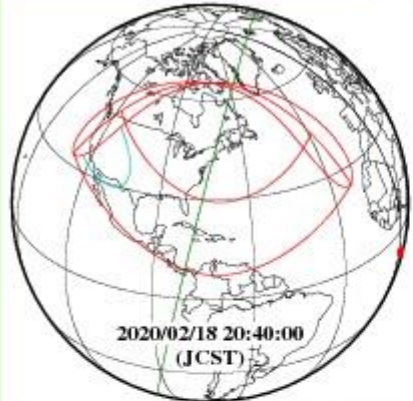

Pluto Square

August 13, 2020 - 23°05' Aries/Capricorn

October 9, 2020 - 22°29' Aries/Capricorn

December 23, 2020 - 23°55' Aries/Capricorn

Jupiter Square

August 4, 2020 - 19°44' Aries/Capricorn

October 18, 2020 - 19°26' Aries/Capricorn

January 22, 2021 - 07°59' Taurus/Aquarius

Eris Conjunction

August 17, 2020 - 24°29' Aries

October 3, 2020 - 24°07' Aries

December 22, 2020 - 23°29' Aries

Occultations of Mars by the Moon 2020

01°25' Cap

21°20' Cap

21°39' Aries

2020-02-18 Mars Set

2020-03-18 Mars Set

2020-08-09 Mars Set

2020-09-06 Mars Set

2020-10-03 Mars Set

2020-01-23 Jupiter Set

February 18th

March 18th

August 9th

September 6th

October 3rd

28°02' Aries

24°26' Aries

Important Dates in Phase 0

Date	Mars Event	Mars Location	Deg from Sun	Notes
June 27, 2020	Mars enters sign of Aries	00° 00' Aries	96°	Magnitude – 0.45
July 11, 2020	Conjunct Moon	08° 03' Aries	102°	
July 14, 2020	Conjunct Chiron	09° 26' Aries	102°	Magnitude -0.74
August 4, 2020	Squares Jupiter	19° 44' Aries	112°	
August 9, 2020	Conjunct Moon (degree of opposition with Sun on Oct 14)	21° 39' Aries	116°	Magnitude -1.27
August 17, 2020	Conjunct Eris	24° 29' Aries	120°	
August 24, 2020	Squares Saturn	26° 19' Aries	125°	Magnitude -1.62
Sept 5, 2020	Conjunct Moon	28° 02' Aries	135°	
Sept 9, 2020	Stations Retrograde	28° 08' Aries	139°	Magnitude -2.01
Sept 29, 2020	Squares Saturn	25° 20' Aries	161°	
October 2, 2020	Conjunct Moon	24° 26' Aries	165°	Magnitude -2.51
October 3, 2020	Conjunct Eris	24° 07' Aries	166°	
October 13, 2020	Mars-Sun Opposition	21° 04' Aries	180°	Magnitude -2.62