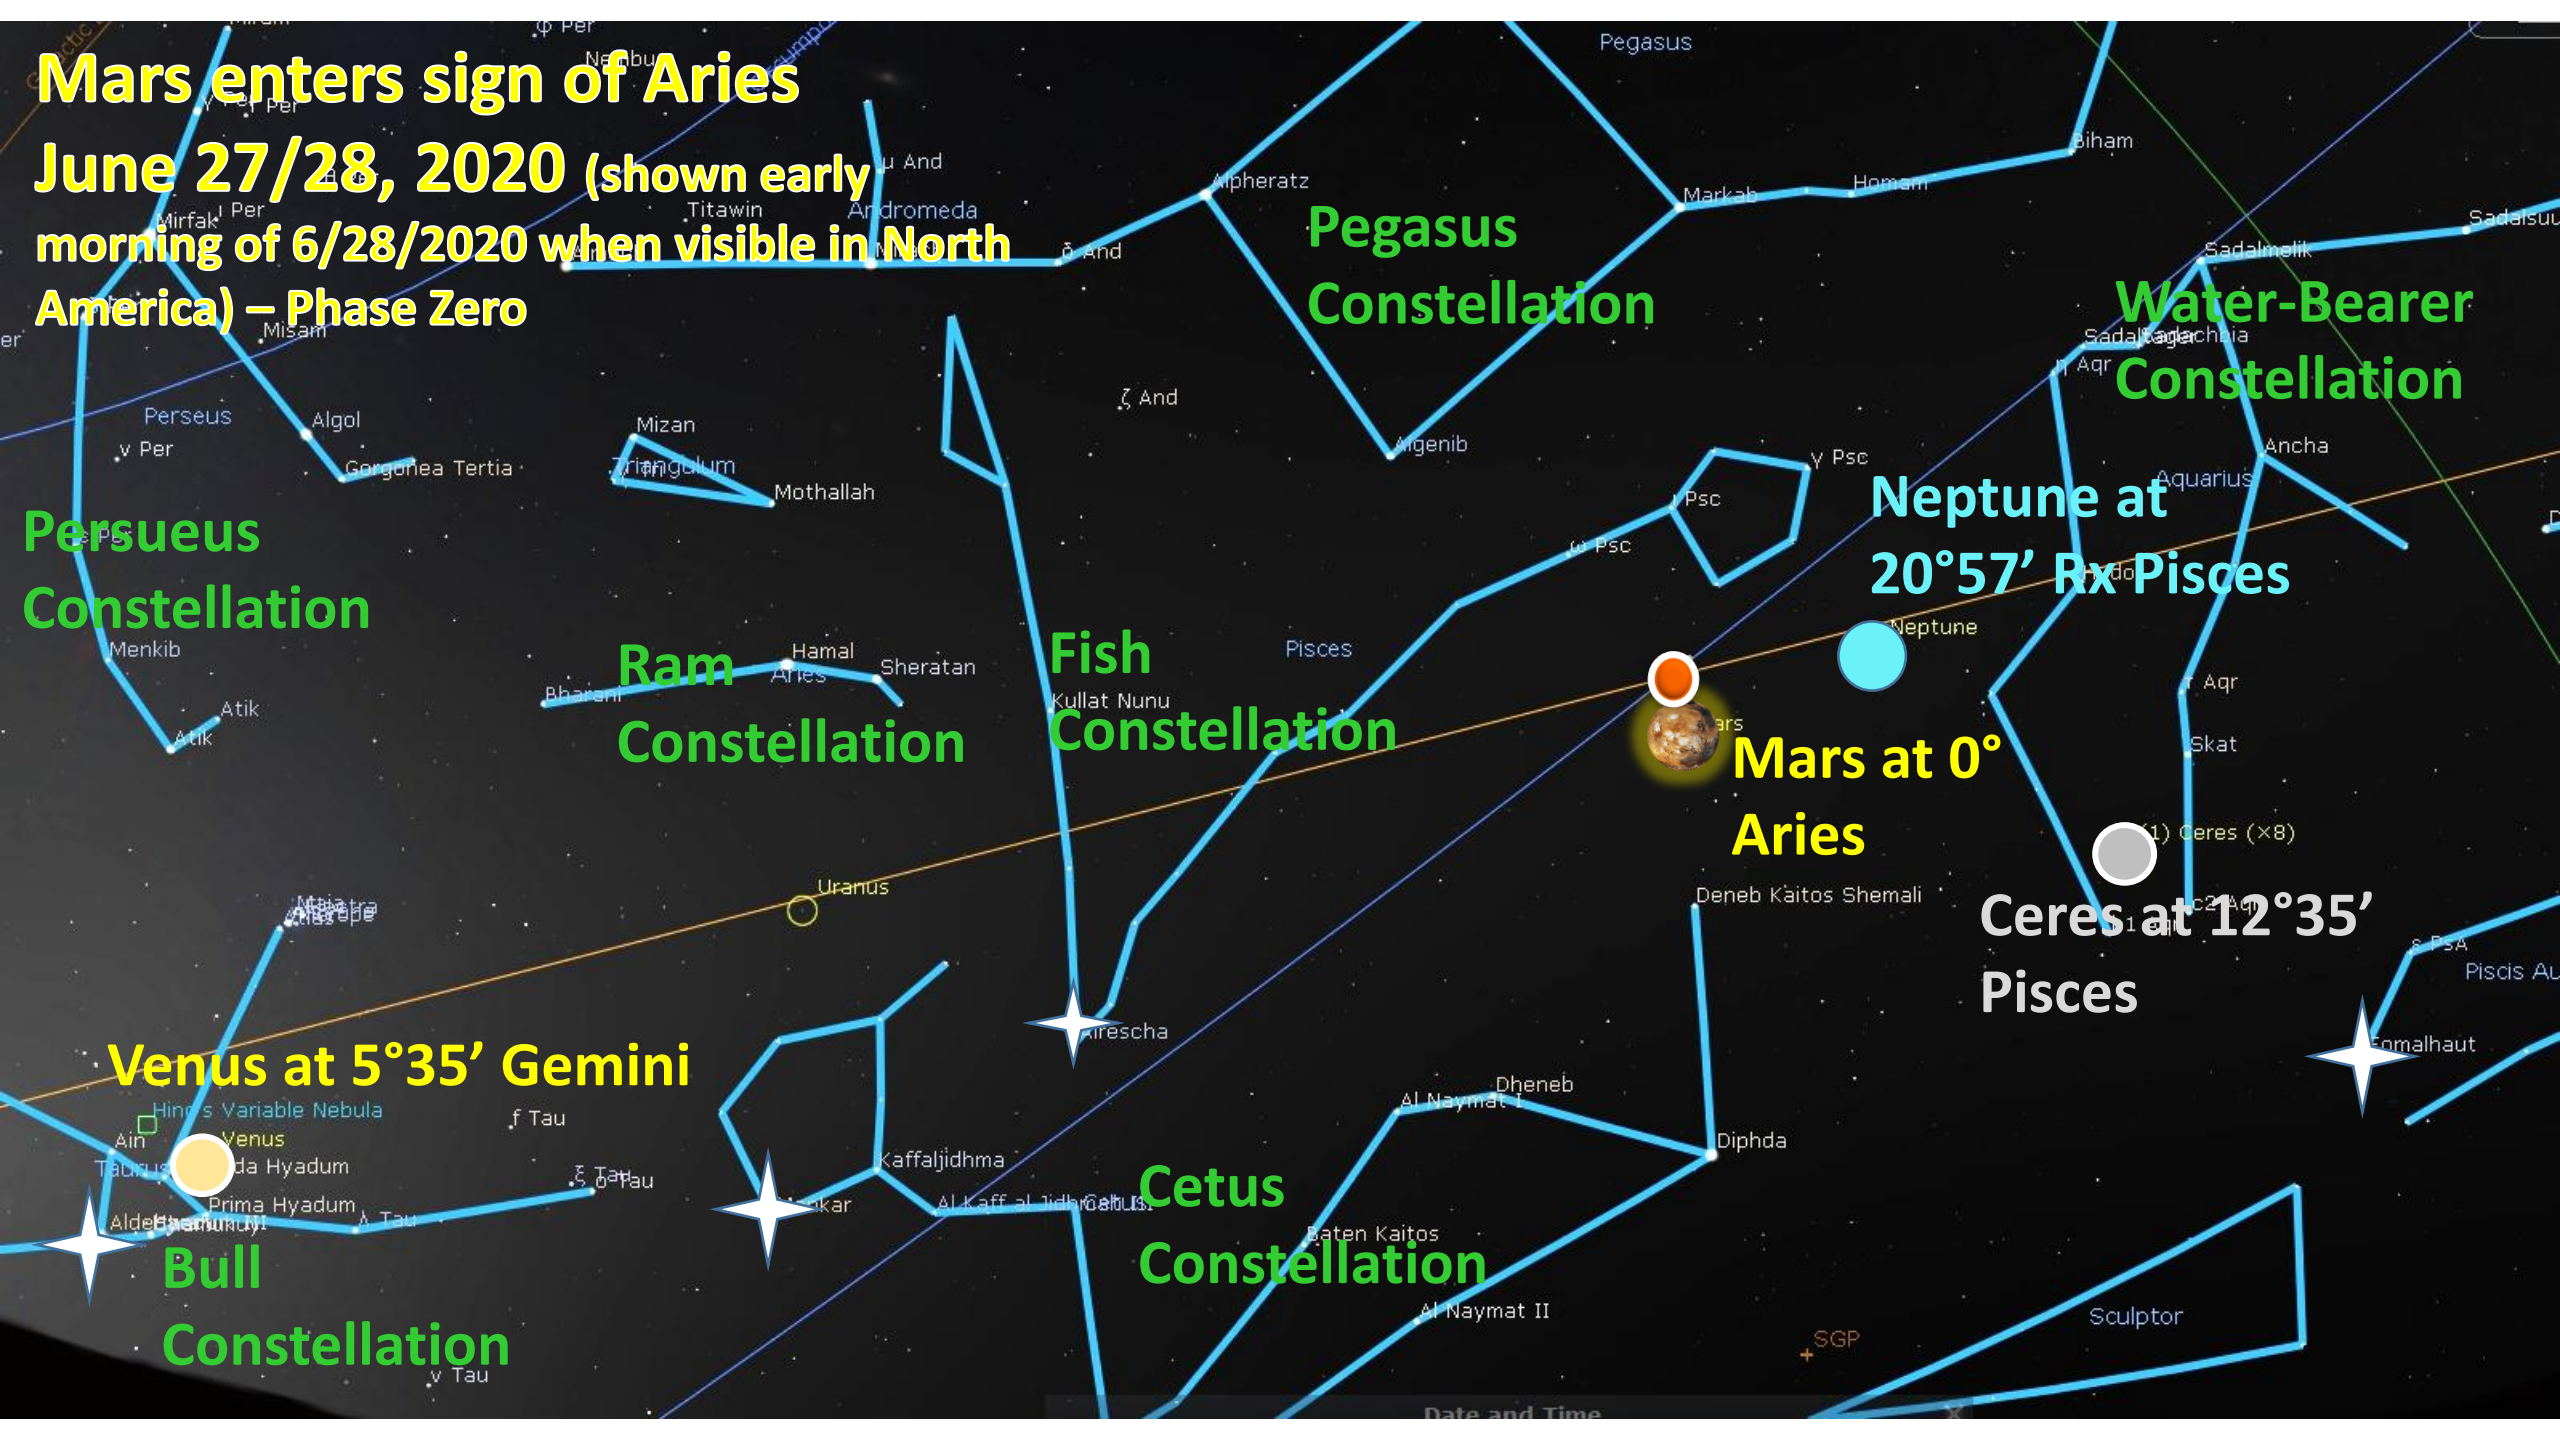

Mars enters sign of Aries

June 27/28, 2020 (shown early morning of 6/28/2020 when visible in North America) – Phase Zero

Pegasus Constellation

Water-Bearer Constellation

Neptune at 20°57' Rx Pisces

Mars at 0° Aries

Ceres at 12°35' Pisces

Venus at 5°35' Gemini

Fish Constellation

Ram Constellation

Cetus Constellation

Persueus Constellation

Bull Constellation