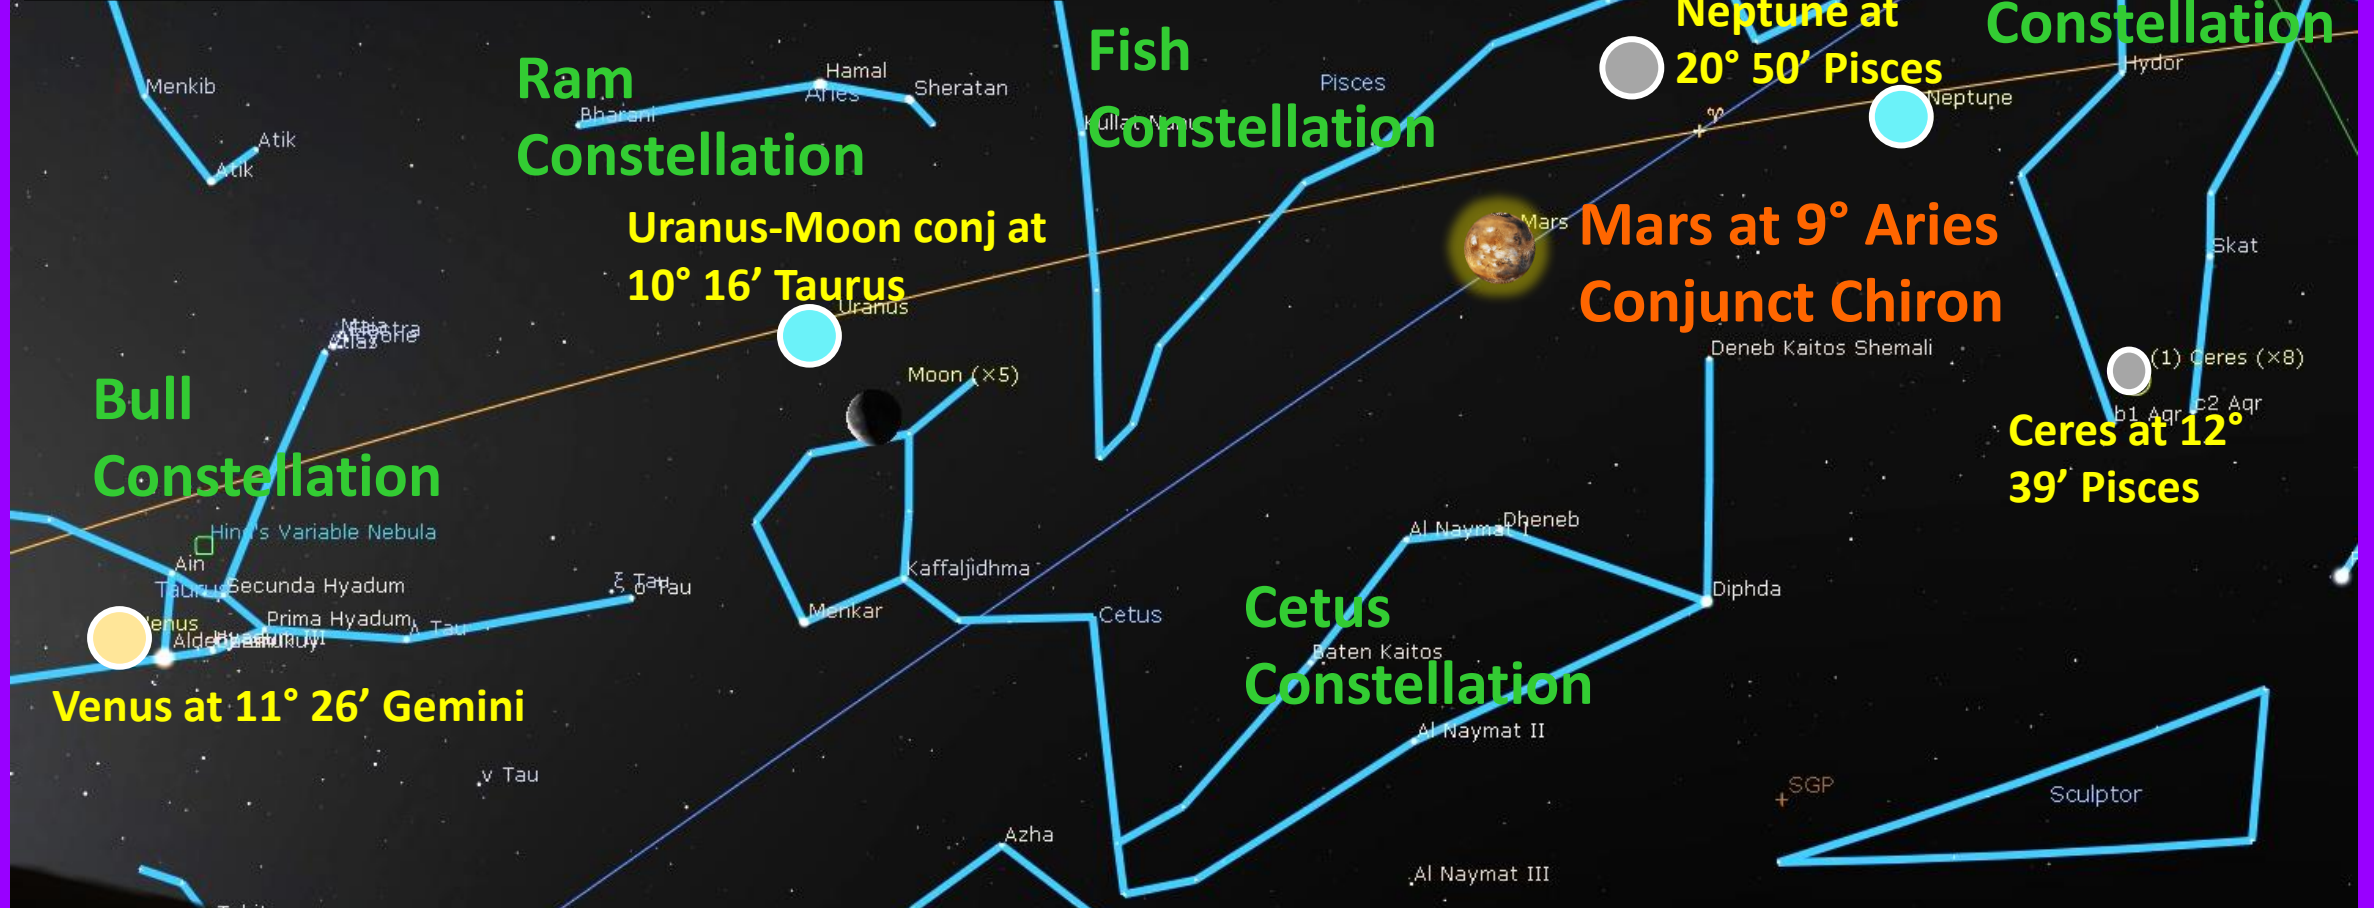

Constellation of the Fish

- The constellation ushered in the Age of Christianity over 2000 years ago when this asterism (group of stars) first aligned with the Vernal (March) Equinox
- Symbolically represents Christ's connection to fish and the acronym "ikhtus" and the fish stickers we see on the tails of vehicles (*however, most Christians are not aware of the connection with the constellation*)
- In many ancient cultures around Europe and Asia Minor, it was always seen as fish. In ancient China, (prior to Christian contact), the astronomers looked at this part of the sky (along with Water Bearer) as the Dark Warrior
- There is a myth in Roman times of the deities Venus/Aphrodite and Cupid/Eros changed into fish to escape the monster Tyhon. In order not to lose each other, they tied their tails with a long cord knotted with the star Alrischa (known as the Knot or the Cord)
- Astronomically, it is one of the 2 least-visible constellations along the ecliptic band. Most stars are magnitude 4 or 5 in brightness

Mars – Chiron conj July 14, 2020

Chiron not visible

Date and Time

Date and Time	Julian Day
2020 - 7 - 14	4 : 6 : 8

Mars squares Jupiter on August 4, 2020

Fish Constellation

Mars at 19°44' Aries Squaring Jupiter