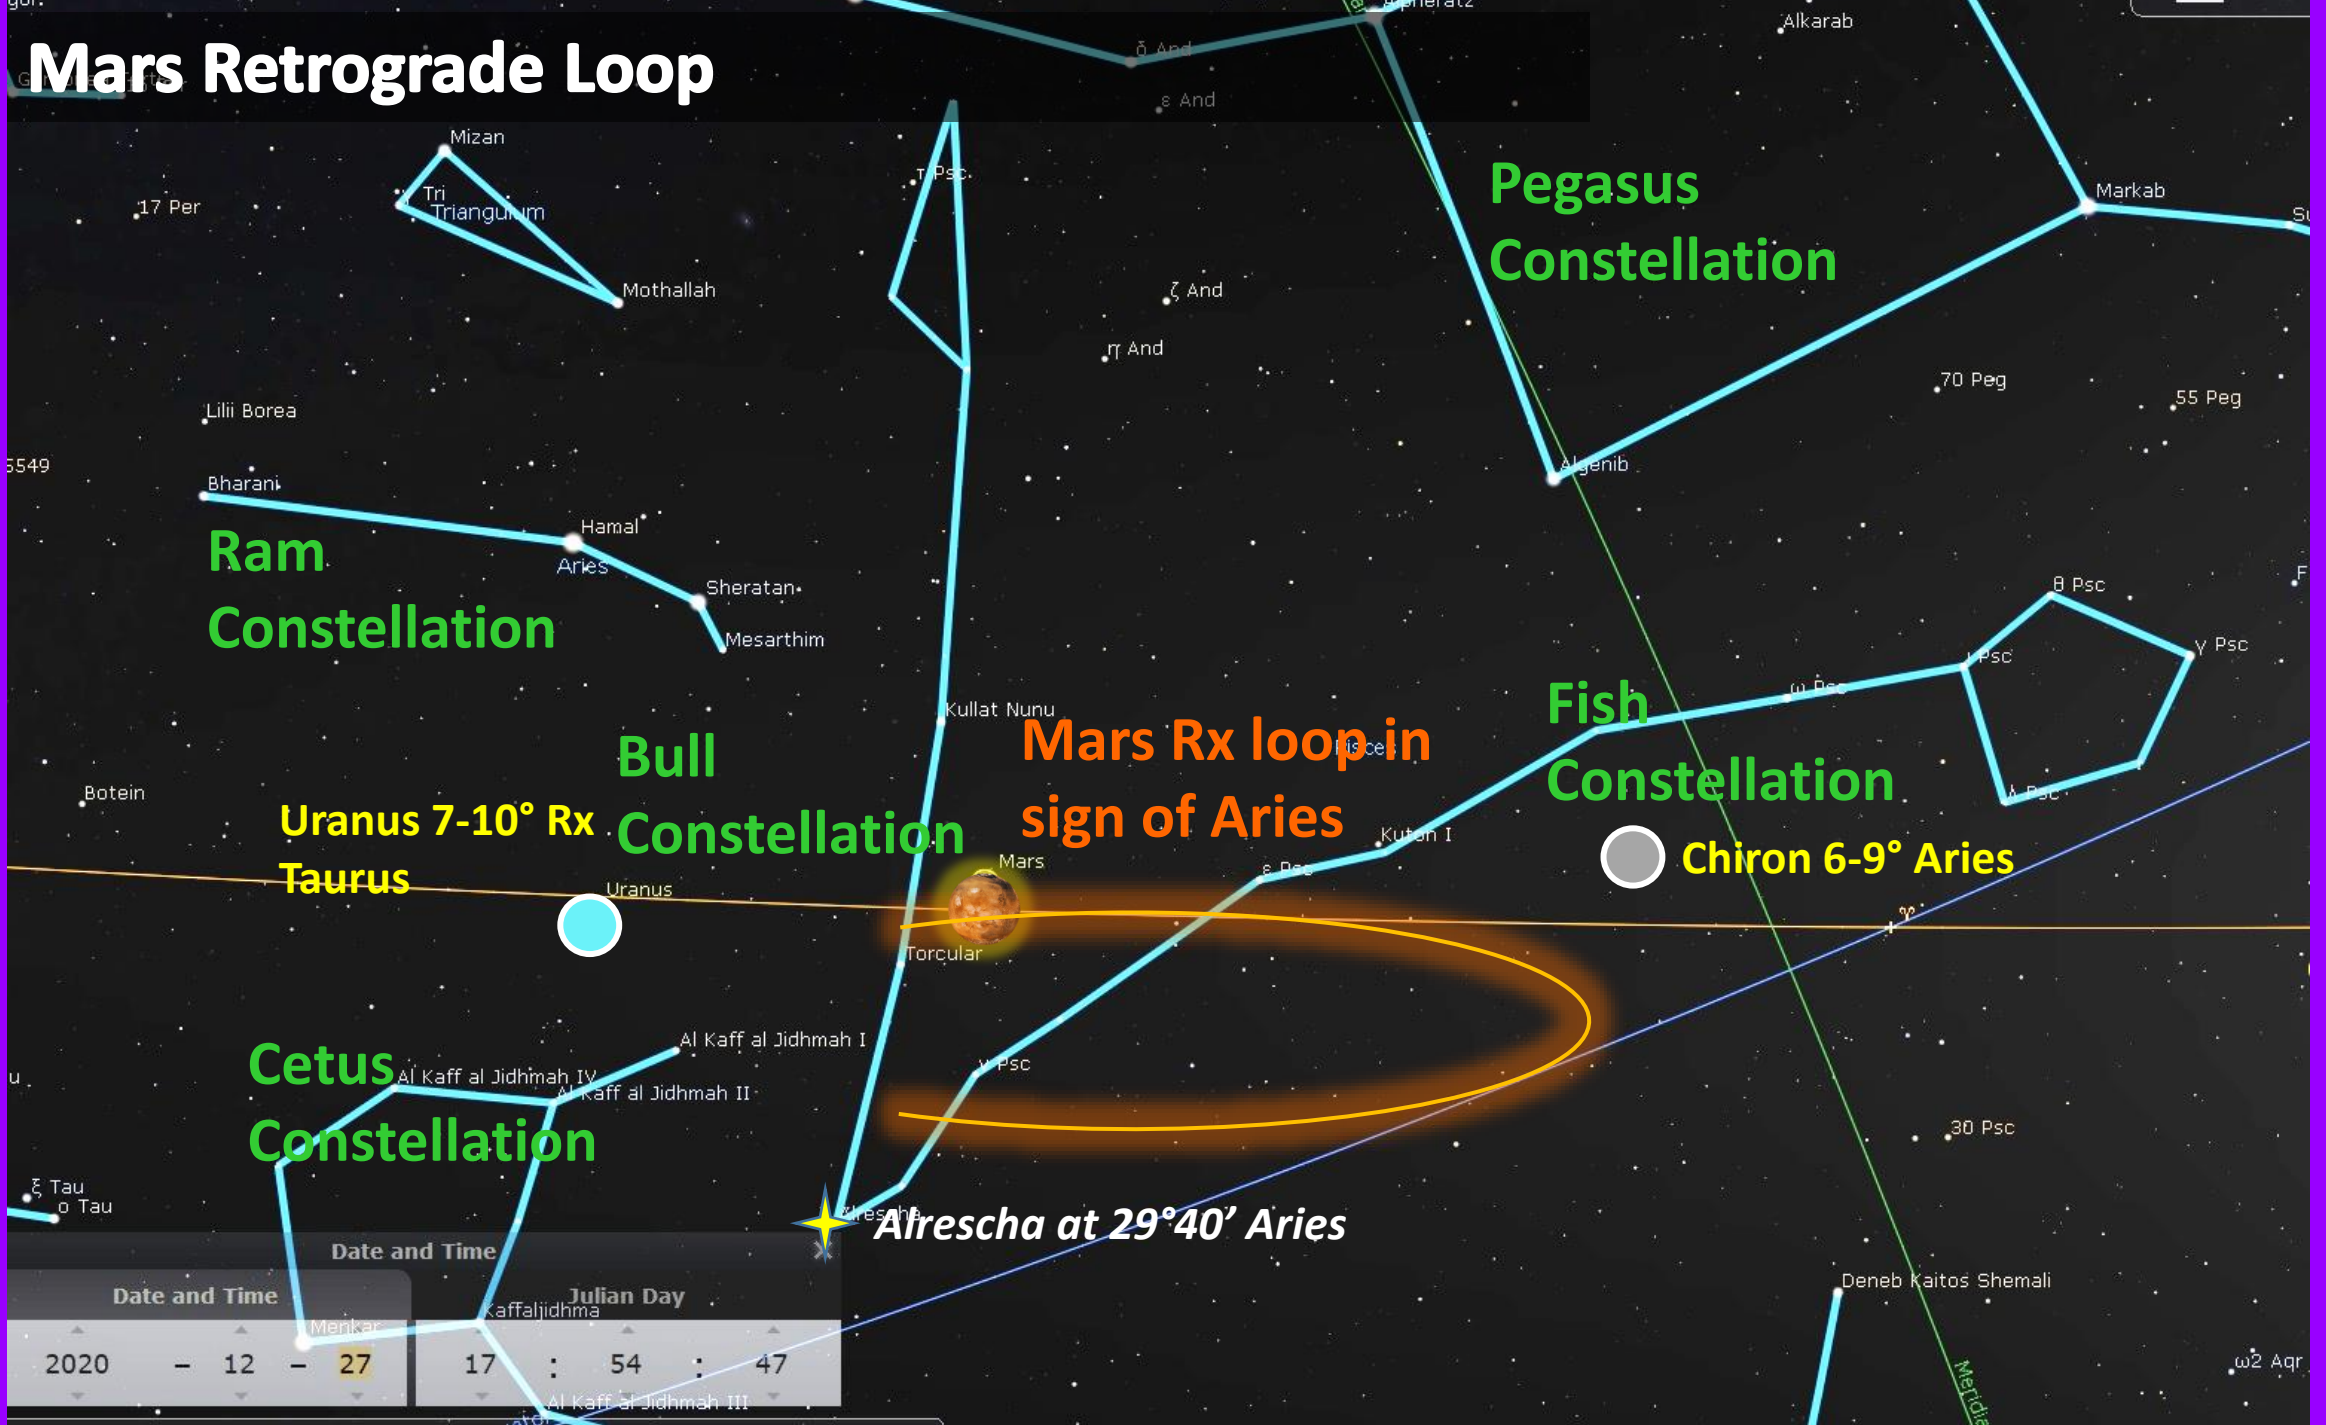

Mars – Moon conj (occultation) August 9, 2020

where Mars will be at Mars-Sun opposition on October 14th, 2020

Mars Stations Rx on Sept 9, 2020

Mars Retrograde Loop

Date and Time		Julian Day	
2020	- 12 - 27	17	: 54 : 47

Mars at Opposition – October 13, 2020

Mars at Opposition – October 13, 2020

Ram Constellation
Hamal 7° 57' Taurus

Sheratan 4° 15' Taurus

Fish Constellation

Chiron at 4° 56' Rx Aries

Water-Bearer Constellation