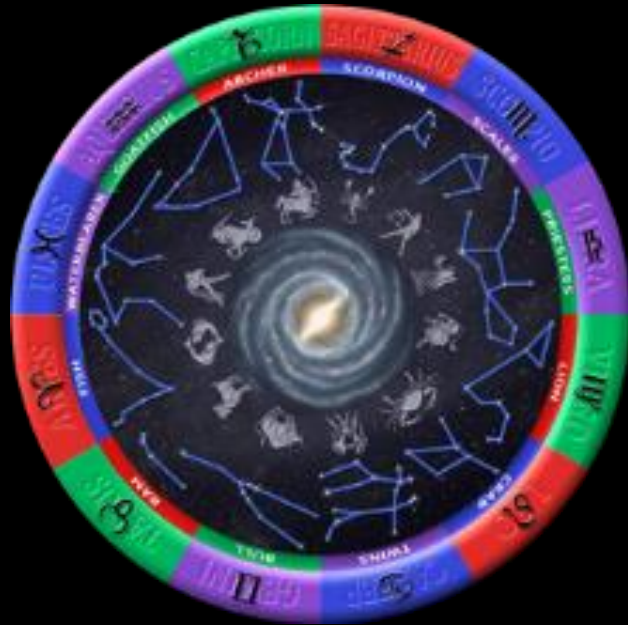

MARS IN ARIES WEBINAR

Presented by the
Shamanic Astrology
Mystery School™

**Daniel Giamario -
Originator of
Shamanic Astrology
and the Mars Cycle**

**Erik Roth – Shamanic
Astrologer and
Managing Director of
SAMS**

All Material Presented Here is based on the paradigm of Shamanic Astrology, originated from Daniel Giamario

**Hosted by the
Shamanic Astrology
Mystery School**

The Mars Cycle interpretation originated from Daniel Giamario in the late 1990s. Contributions from Erik Roth are also presented here.

4th Planet from the Sun

Mars represents the “Masculine Principle”. For men, it is the man they are intended to be in this lifetime. For women, it is a symbol of their longing for the “other” as well as a large part of their “inner other”

Mars is looked at as neither good nor bad. It is seen as a “progressive” part of a person’s Natal Chart

Considered to be treated as a “personal planet” on a person’s natal chart

What does Mars mean in Shamanic Astrology?