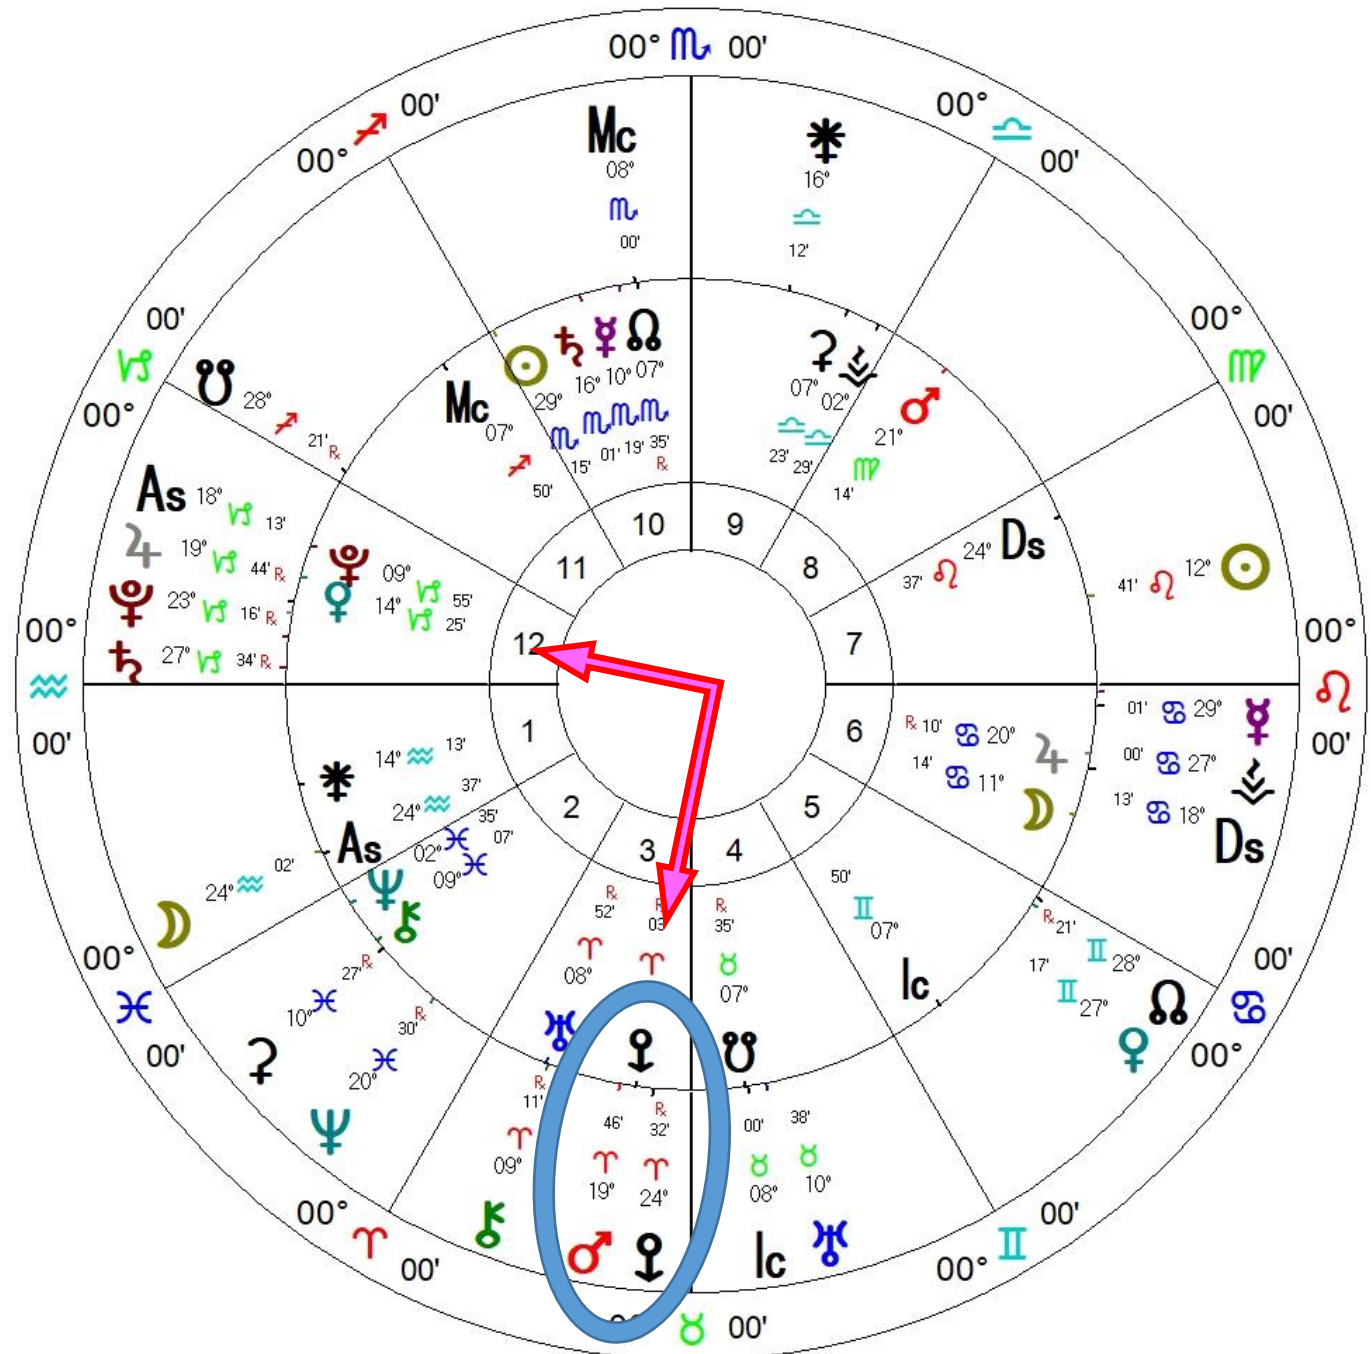

Inner Wheel
Beirut Landing MV Rhosus
Natal Chart
Nov 21 2013, Thu
12:00 pm EET -2:00
Beirut, Lebanon
33°N53' 035°E30'
Geocentric
Tropical
Whole Signs
True Node

Outer Wheel
Beirut Lebanon Explosion
Natal Chart
Aug 4 2020, Tue
6:06 pm EEDT -3:00
Beirut, Lebanon
33°N53' 035°E30'
Geocentric
Tropical
Whole Signs
True Node