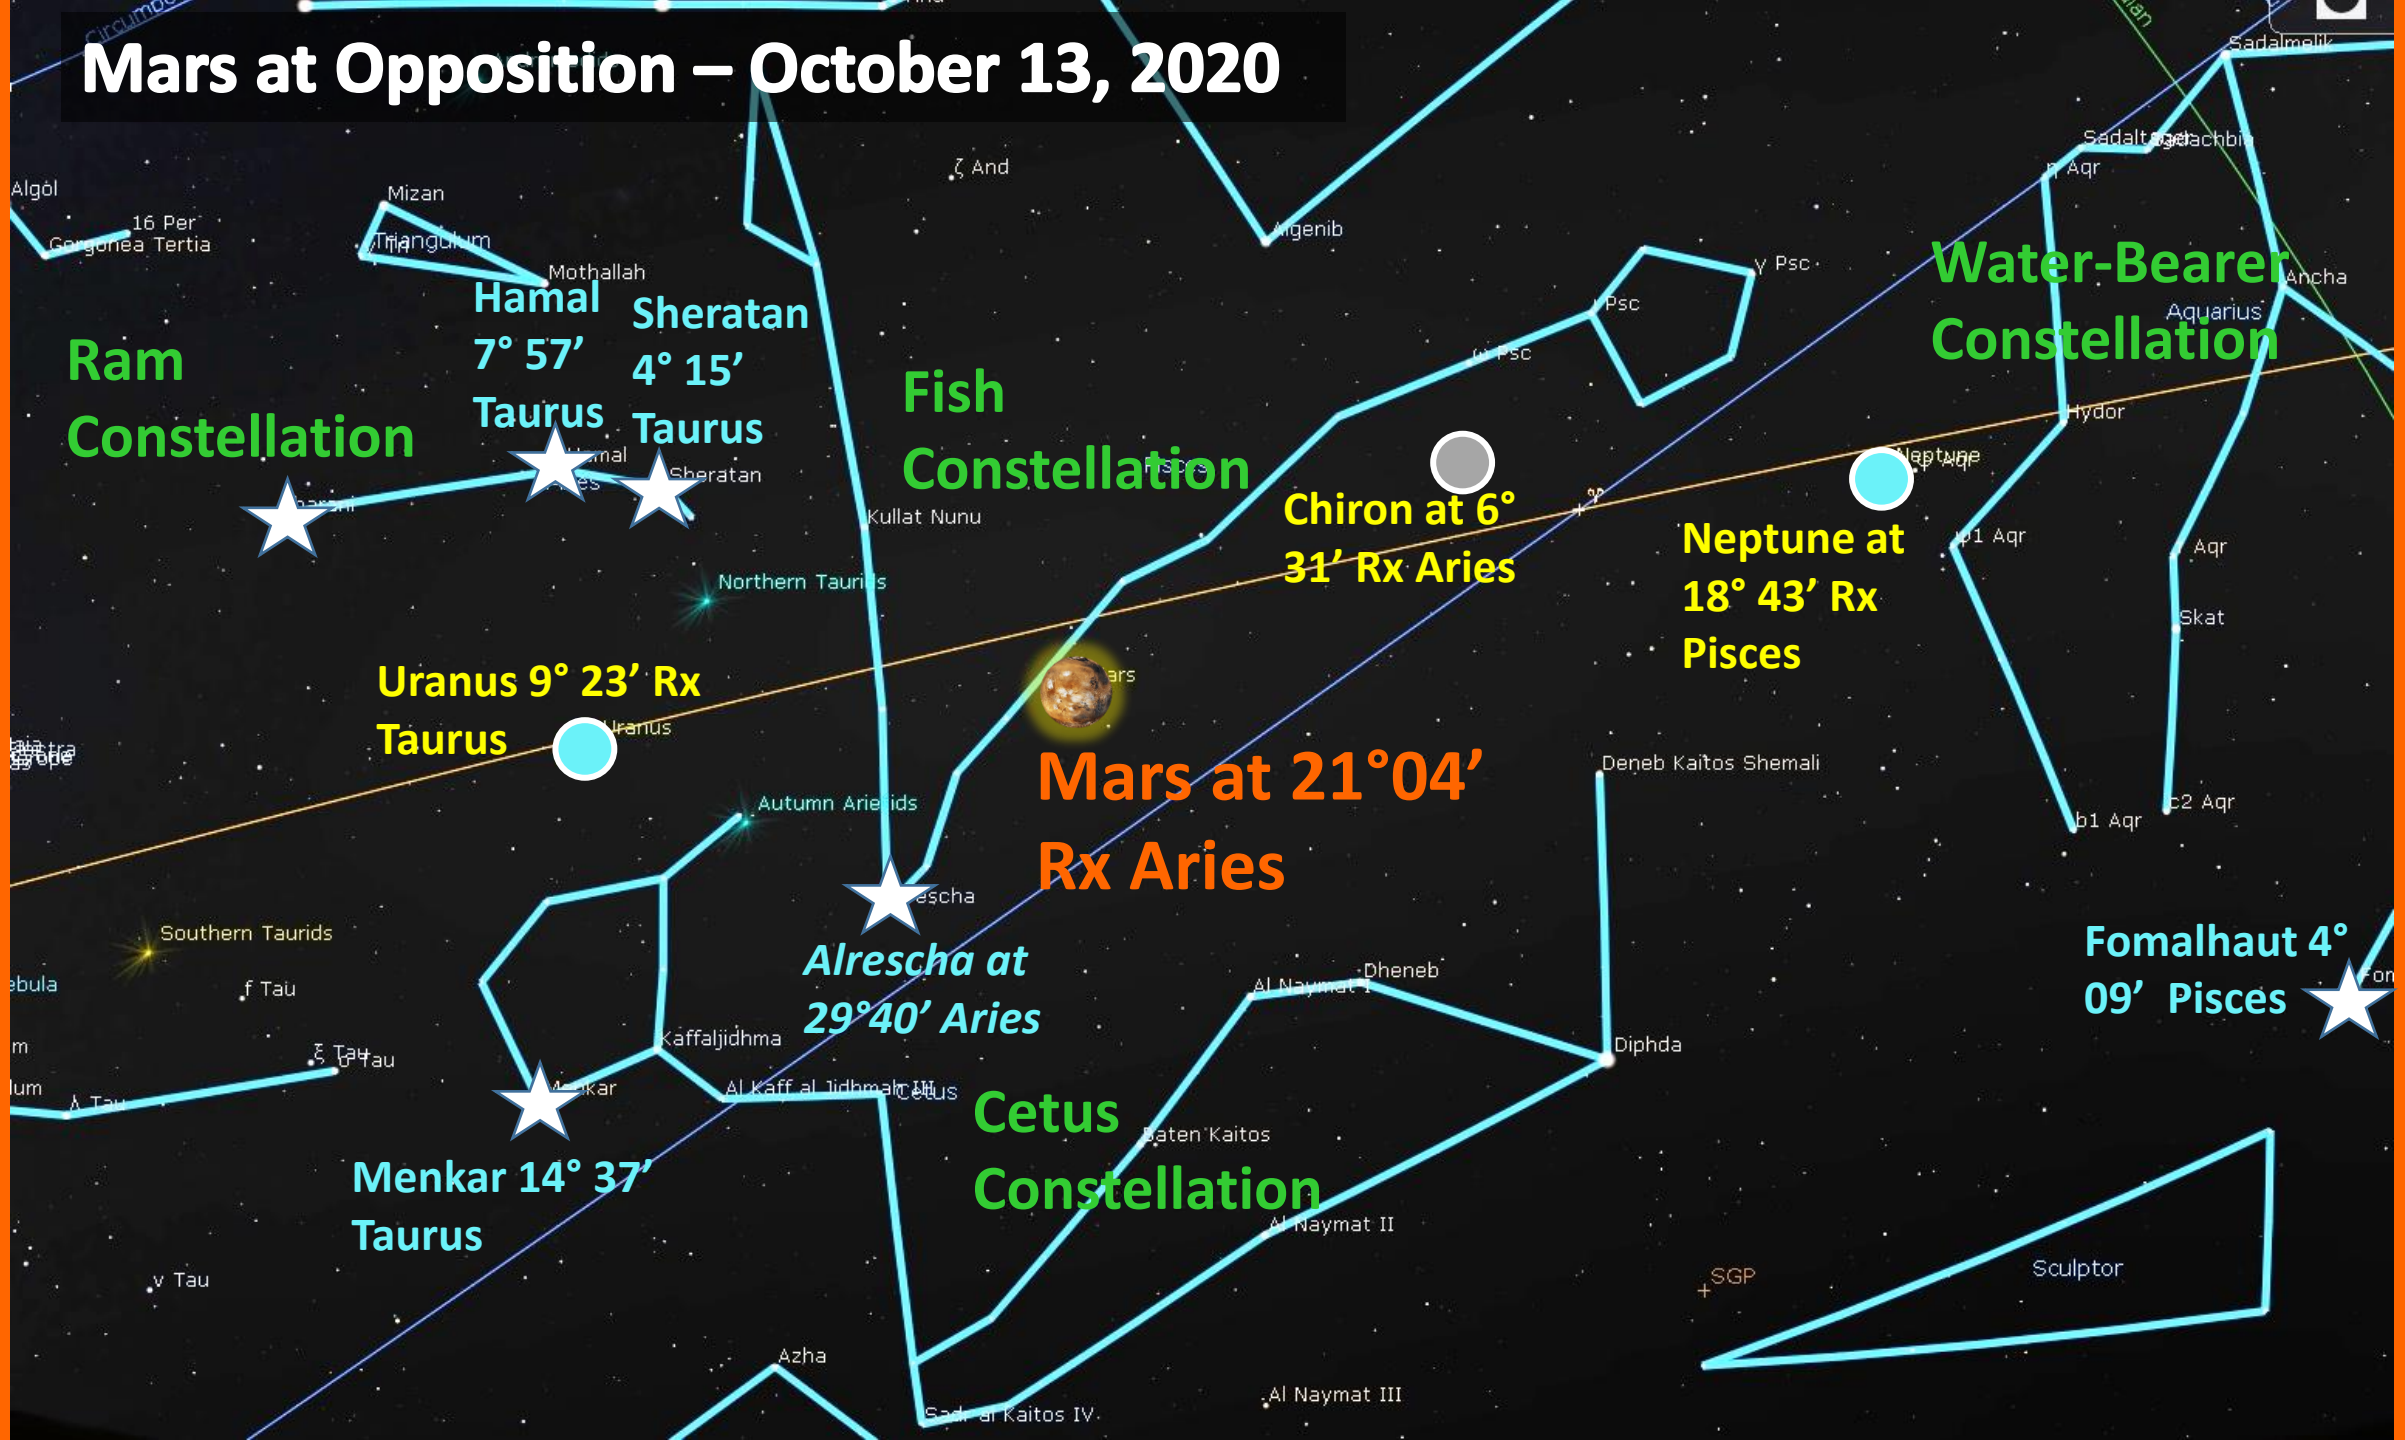

Mars at Opposition – October 13, 2020