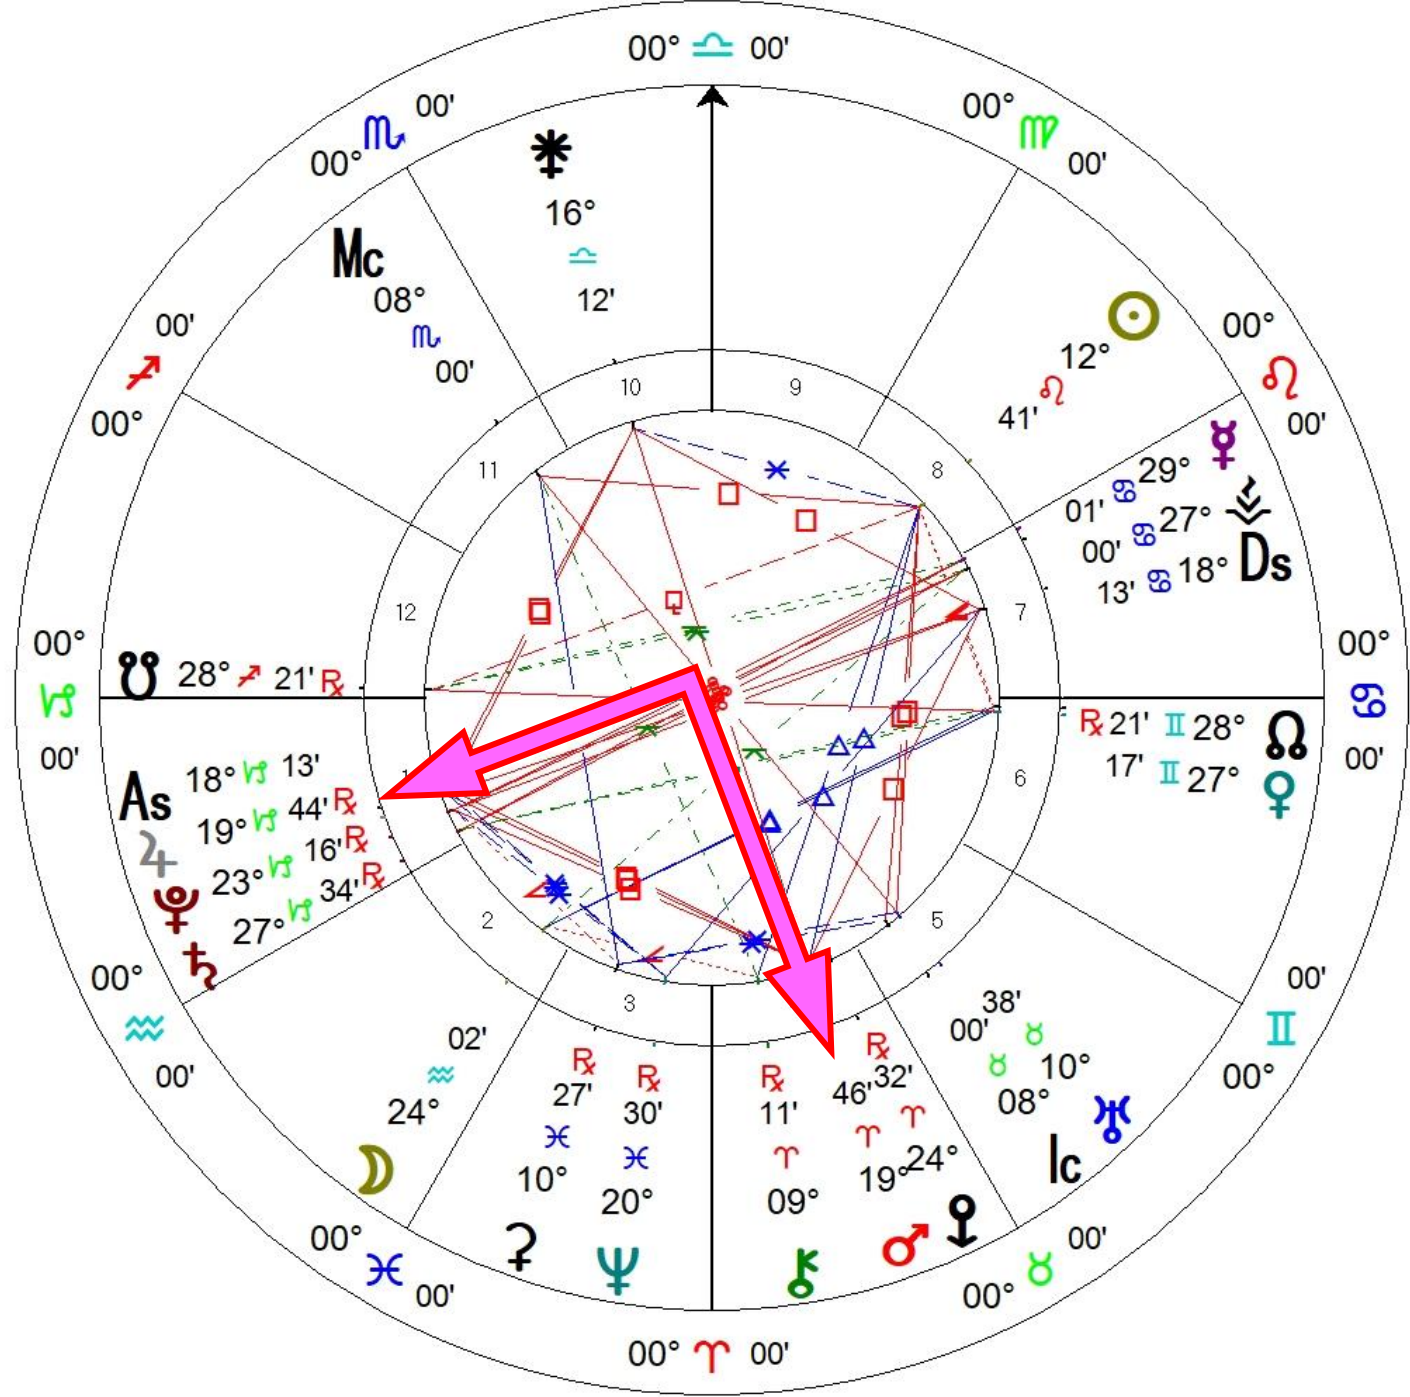

Just past Full Moon in Aquarius

Eris

Chiron

Neptune

Water-Bearer Constellation

Saturn 27°34' Capricorn (Rx)

Pluto 23°16' Capricorn (Rx)

Ceres

Goat-Fish Constellation

Jupiter at 19°44' Capricorn (Rx) Squaring Mars

Beirut Lebanon Explosion

Natal Chart
Aug 4 2020, Tue
6:06 pm EDT -3:00
Beirut, Lebanon
33°N53' 035°E30'
Geocentric
Tropical
Whole Signs
True Node