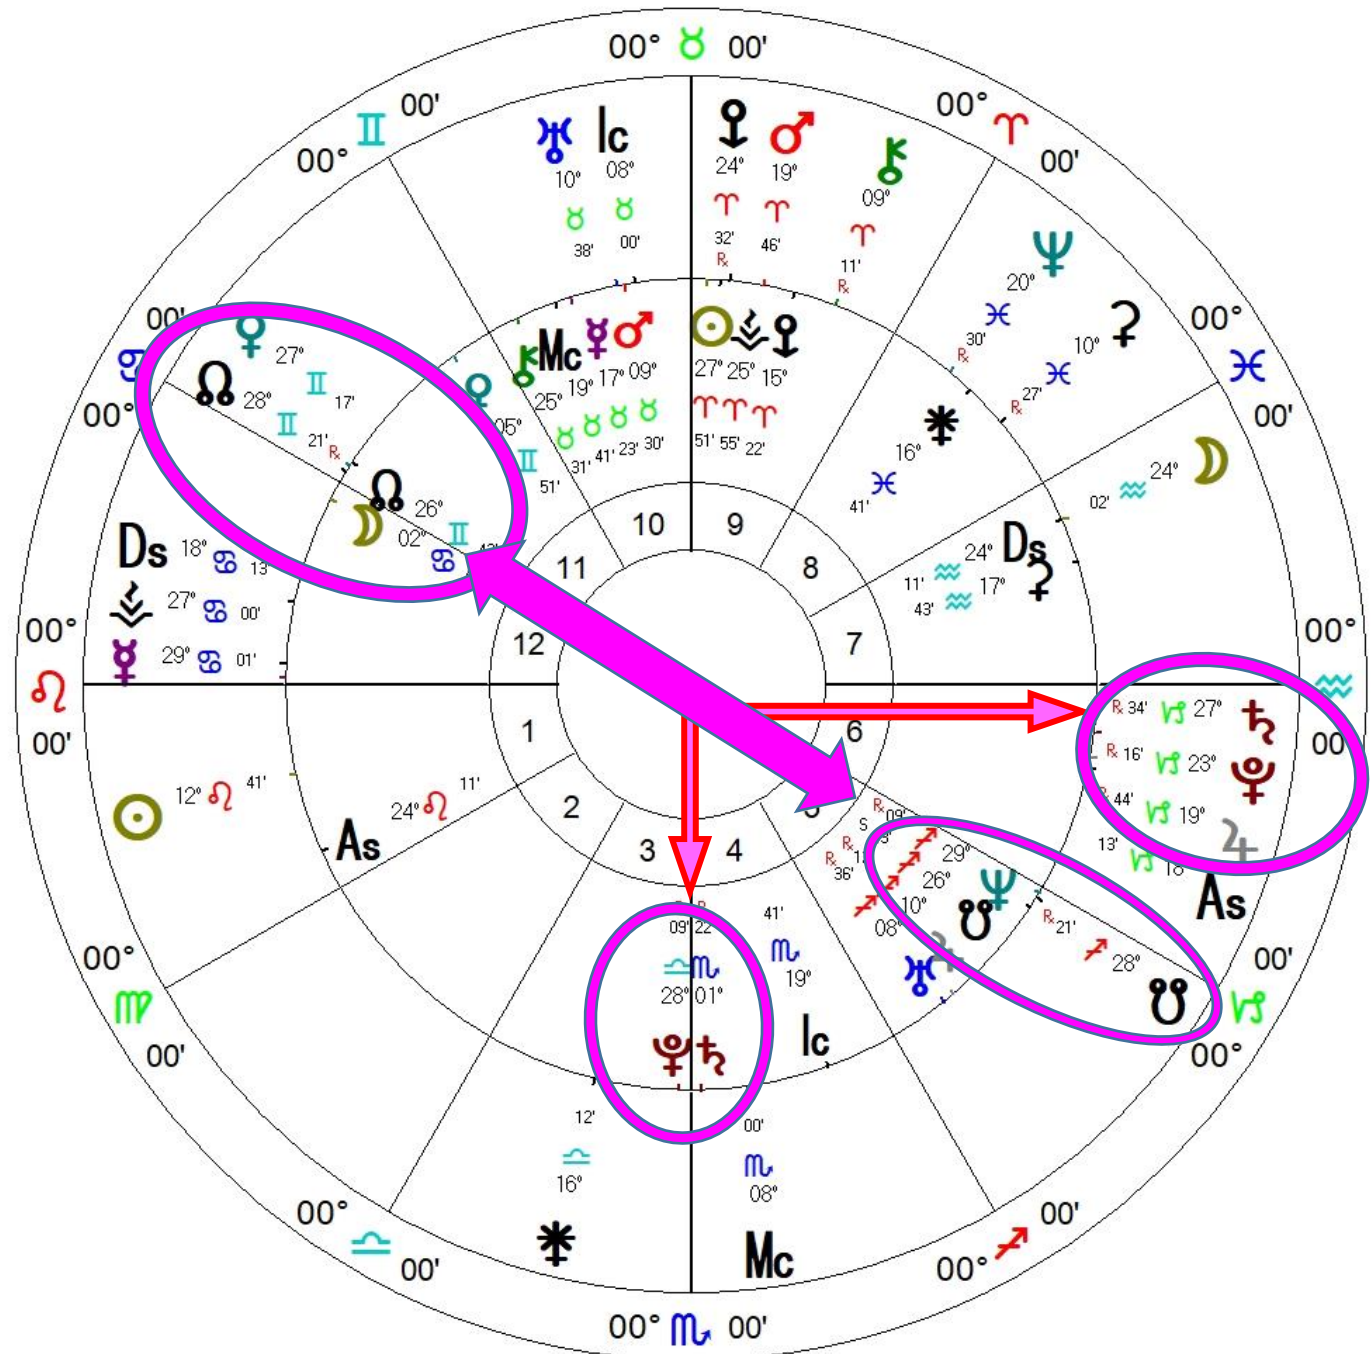

Inner Wheel
US Embassy Bombing Beirut
Natal Chart
Apr 18 1983, Mon
1:03 pm EET -2:00
Beirut, Lebanon
33°N53' 035°E30'
Geocentric
Tropical
Whole Signs
True Node

Outer Wheel
Beirut Lebanon Explosion
Natal Chart
Aug 4 2020, Tue
6:06 pm EEDT -3:00
Beirut, Lebanon
33°N53' 035°E30'
Geocentric
Tropical
Whole Signs
True Node