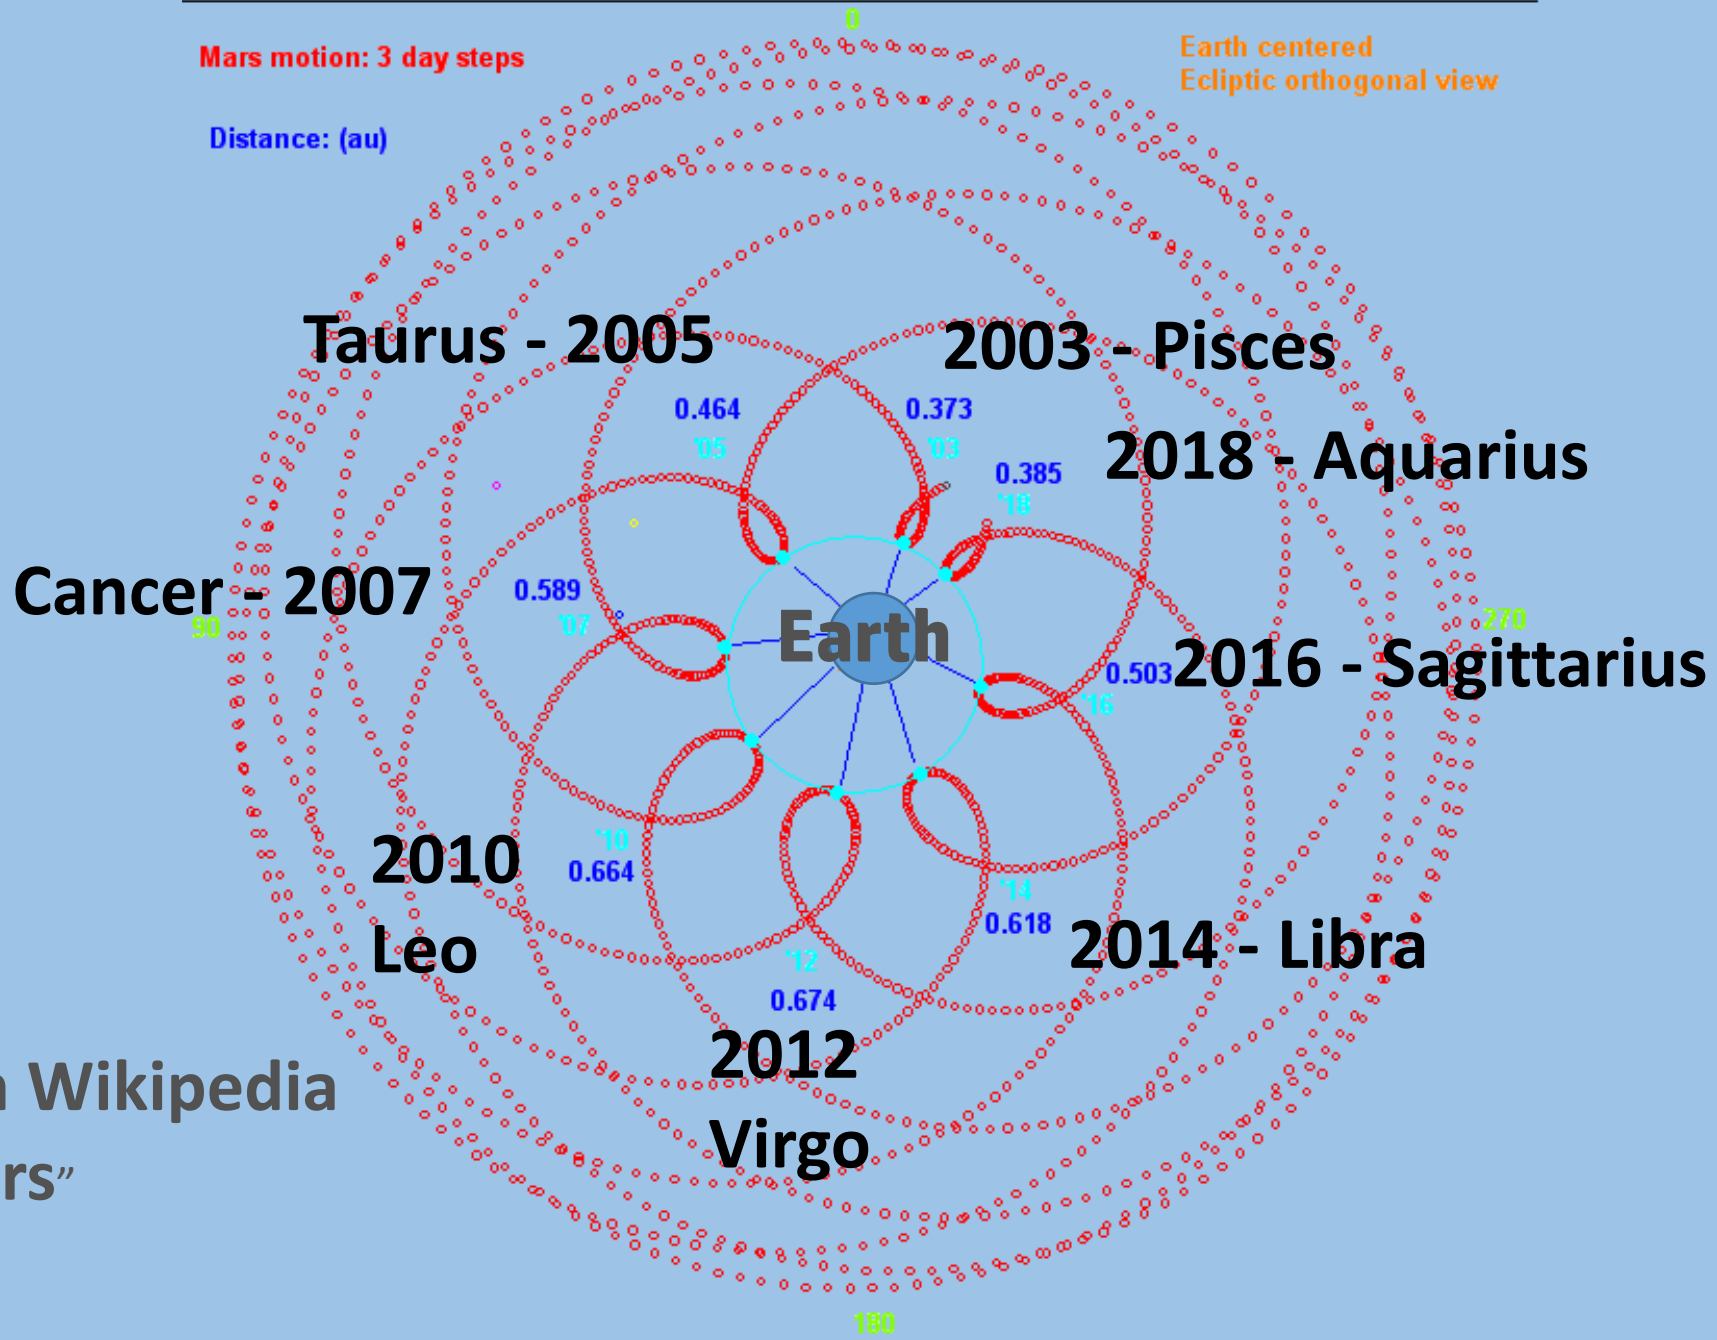

Mars oppositions: 2003-2018

Graphic from Wikipedia
page on "Mars"