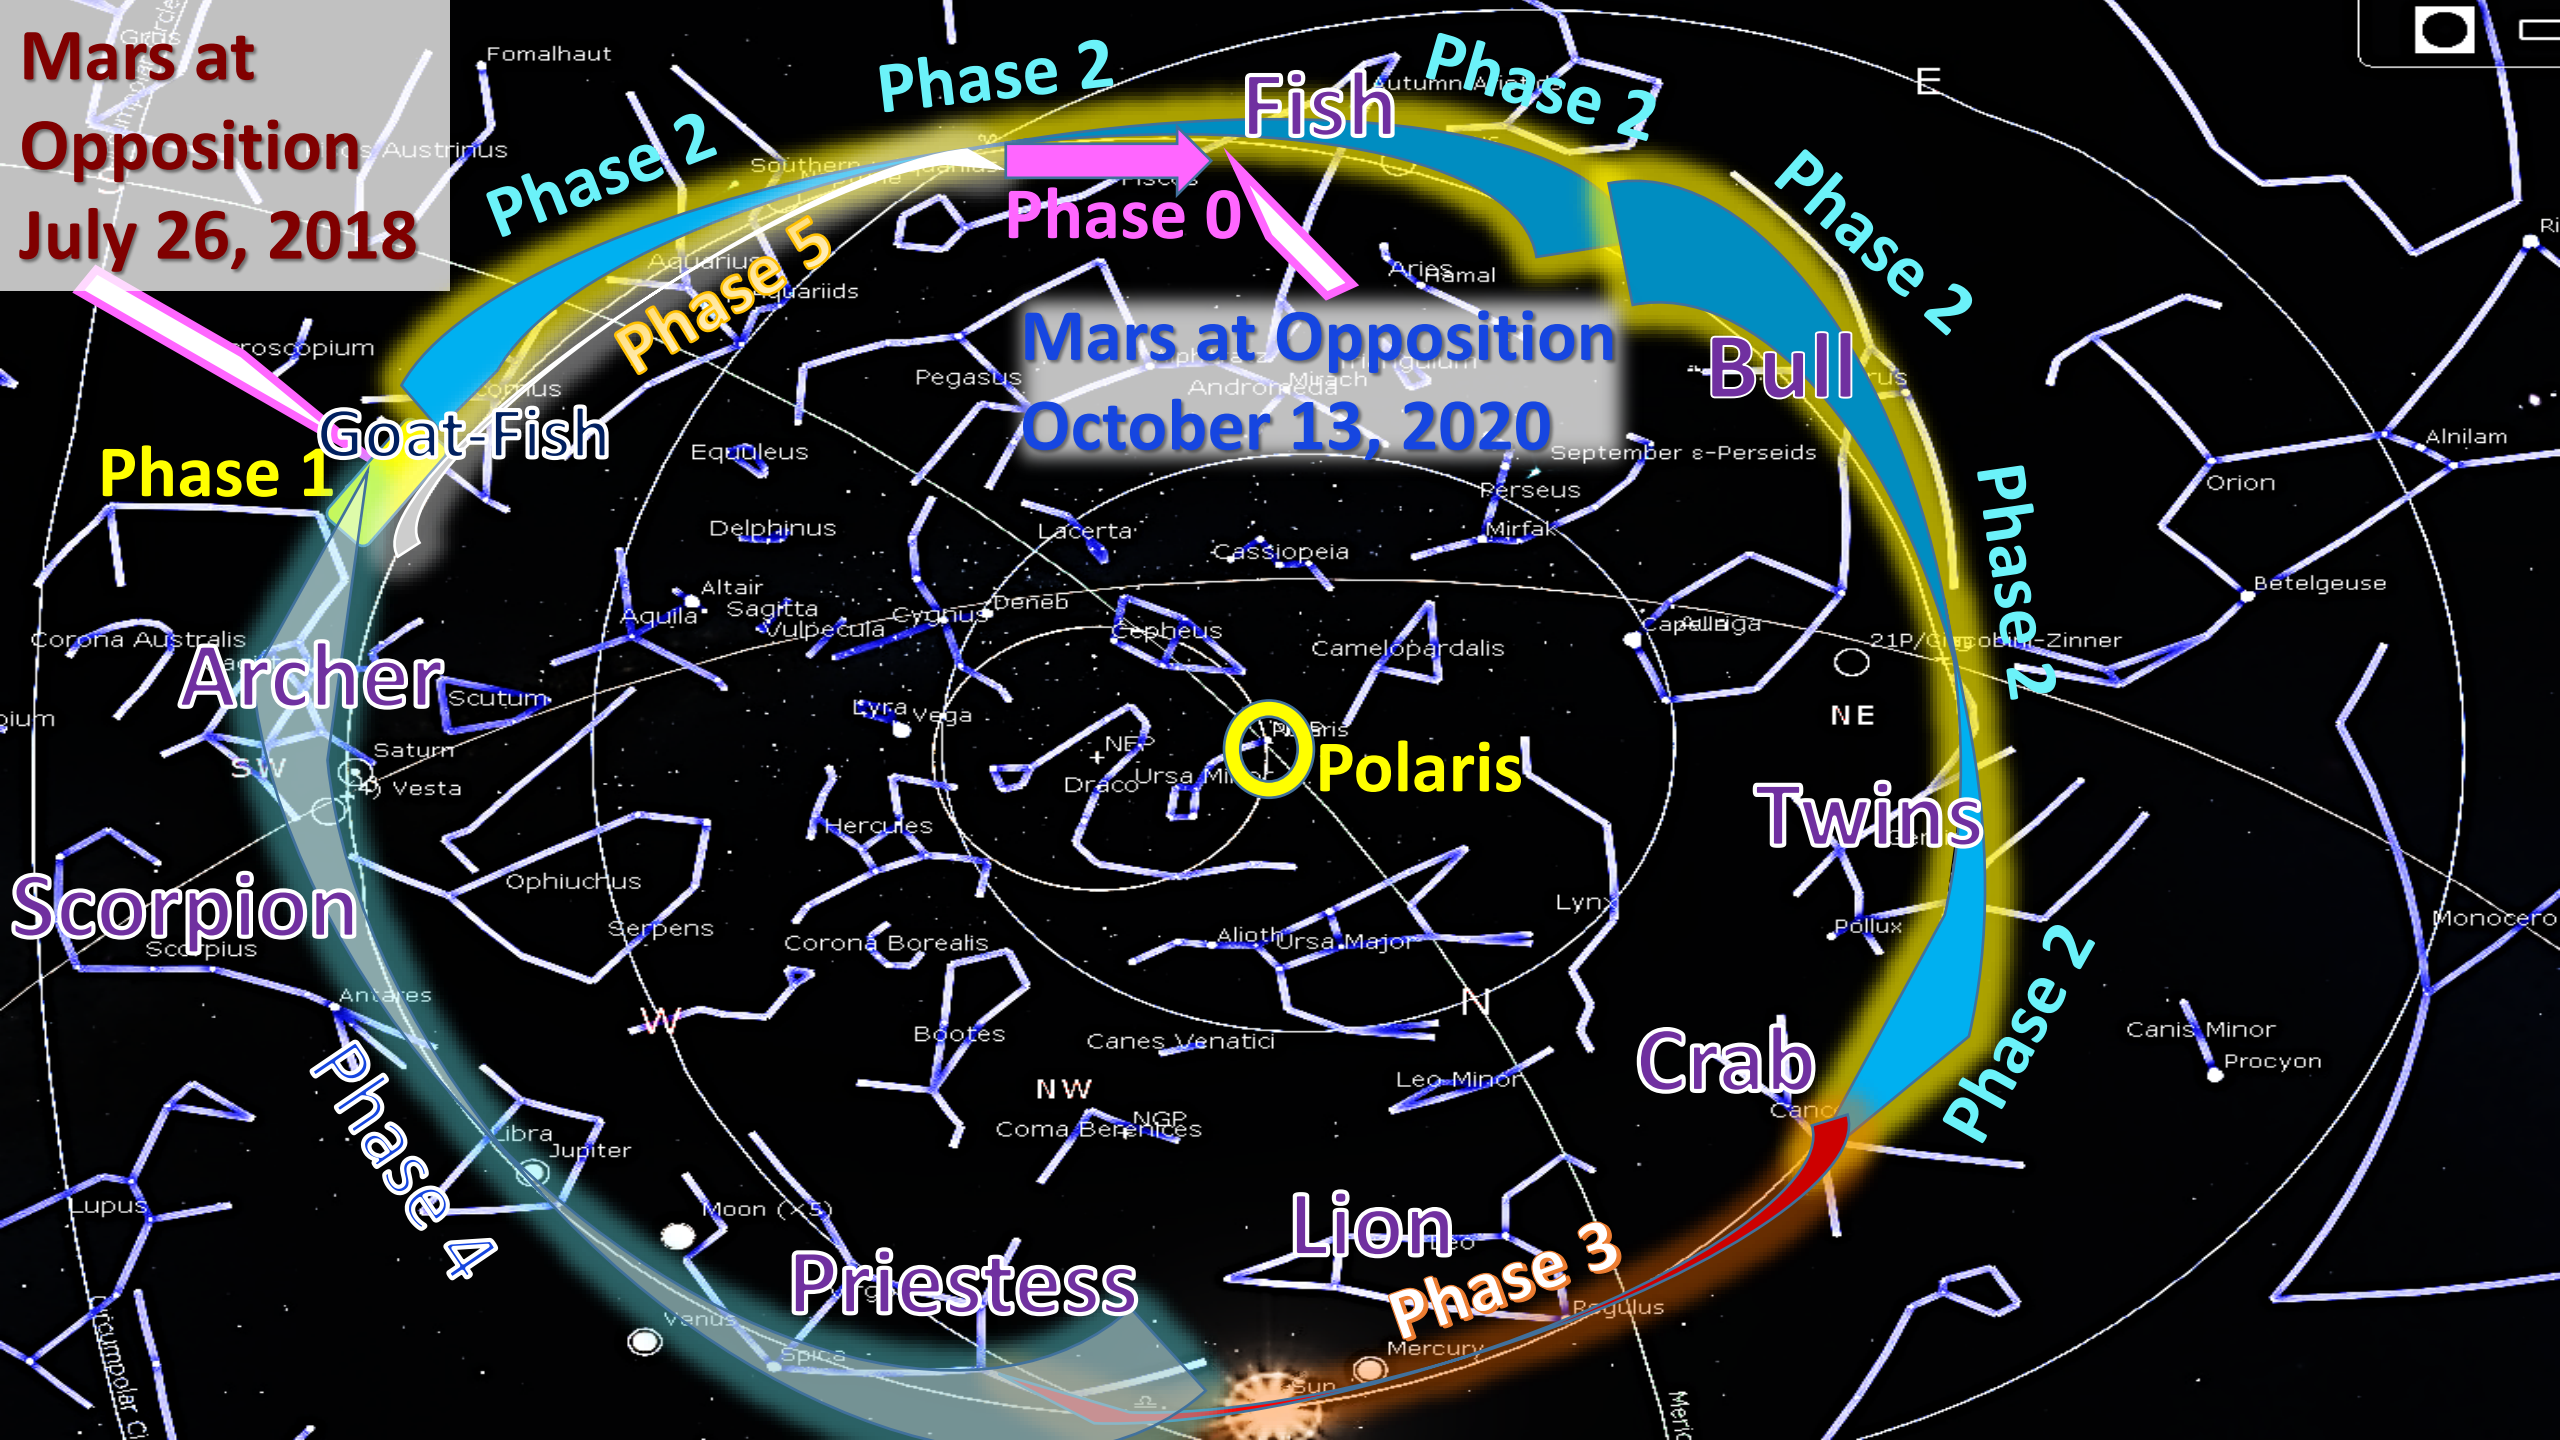

The Mars Return Cycle

At every 15 or 17 years when we experience a “Mars Return” – what this means is that Mars “returns” back near it’s original position when you were born (related to the Sun on your birthday).

At Ages 2, 15, 32, 47 (nearly exact), 62/64, 79 (most exact) and 94, we experience a Mars Return Cycle. The cycle length is determined by the Mars Opposition to the Sun window of time. If you turn any of the ages listed above within a 26 month period (after Mars goes into Opposition with the Sun) you are in or going into a Mars Return Cycle.

At ages 32 and 64, these Mars Return Cycles correspond with Venus Return Cycles on the same birthday.

Mars oppositions: 2003-2018

Graphic from Wikipedia
page on "Mars"

**Mars at
Opposition
July 26, 2018**

**Mars at Opposition
October 13, 2020**

Mars and the Masculine

Mars represents the Masculine Intent in Individuals and Collectively the Intent of our Relationship to the Masculine (archetypal-dependent)