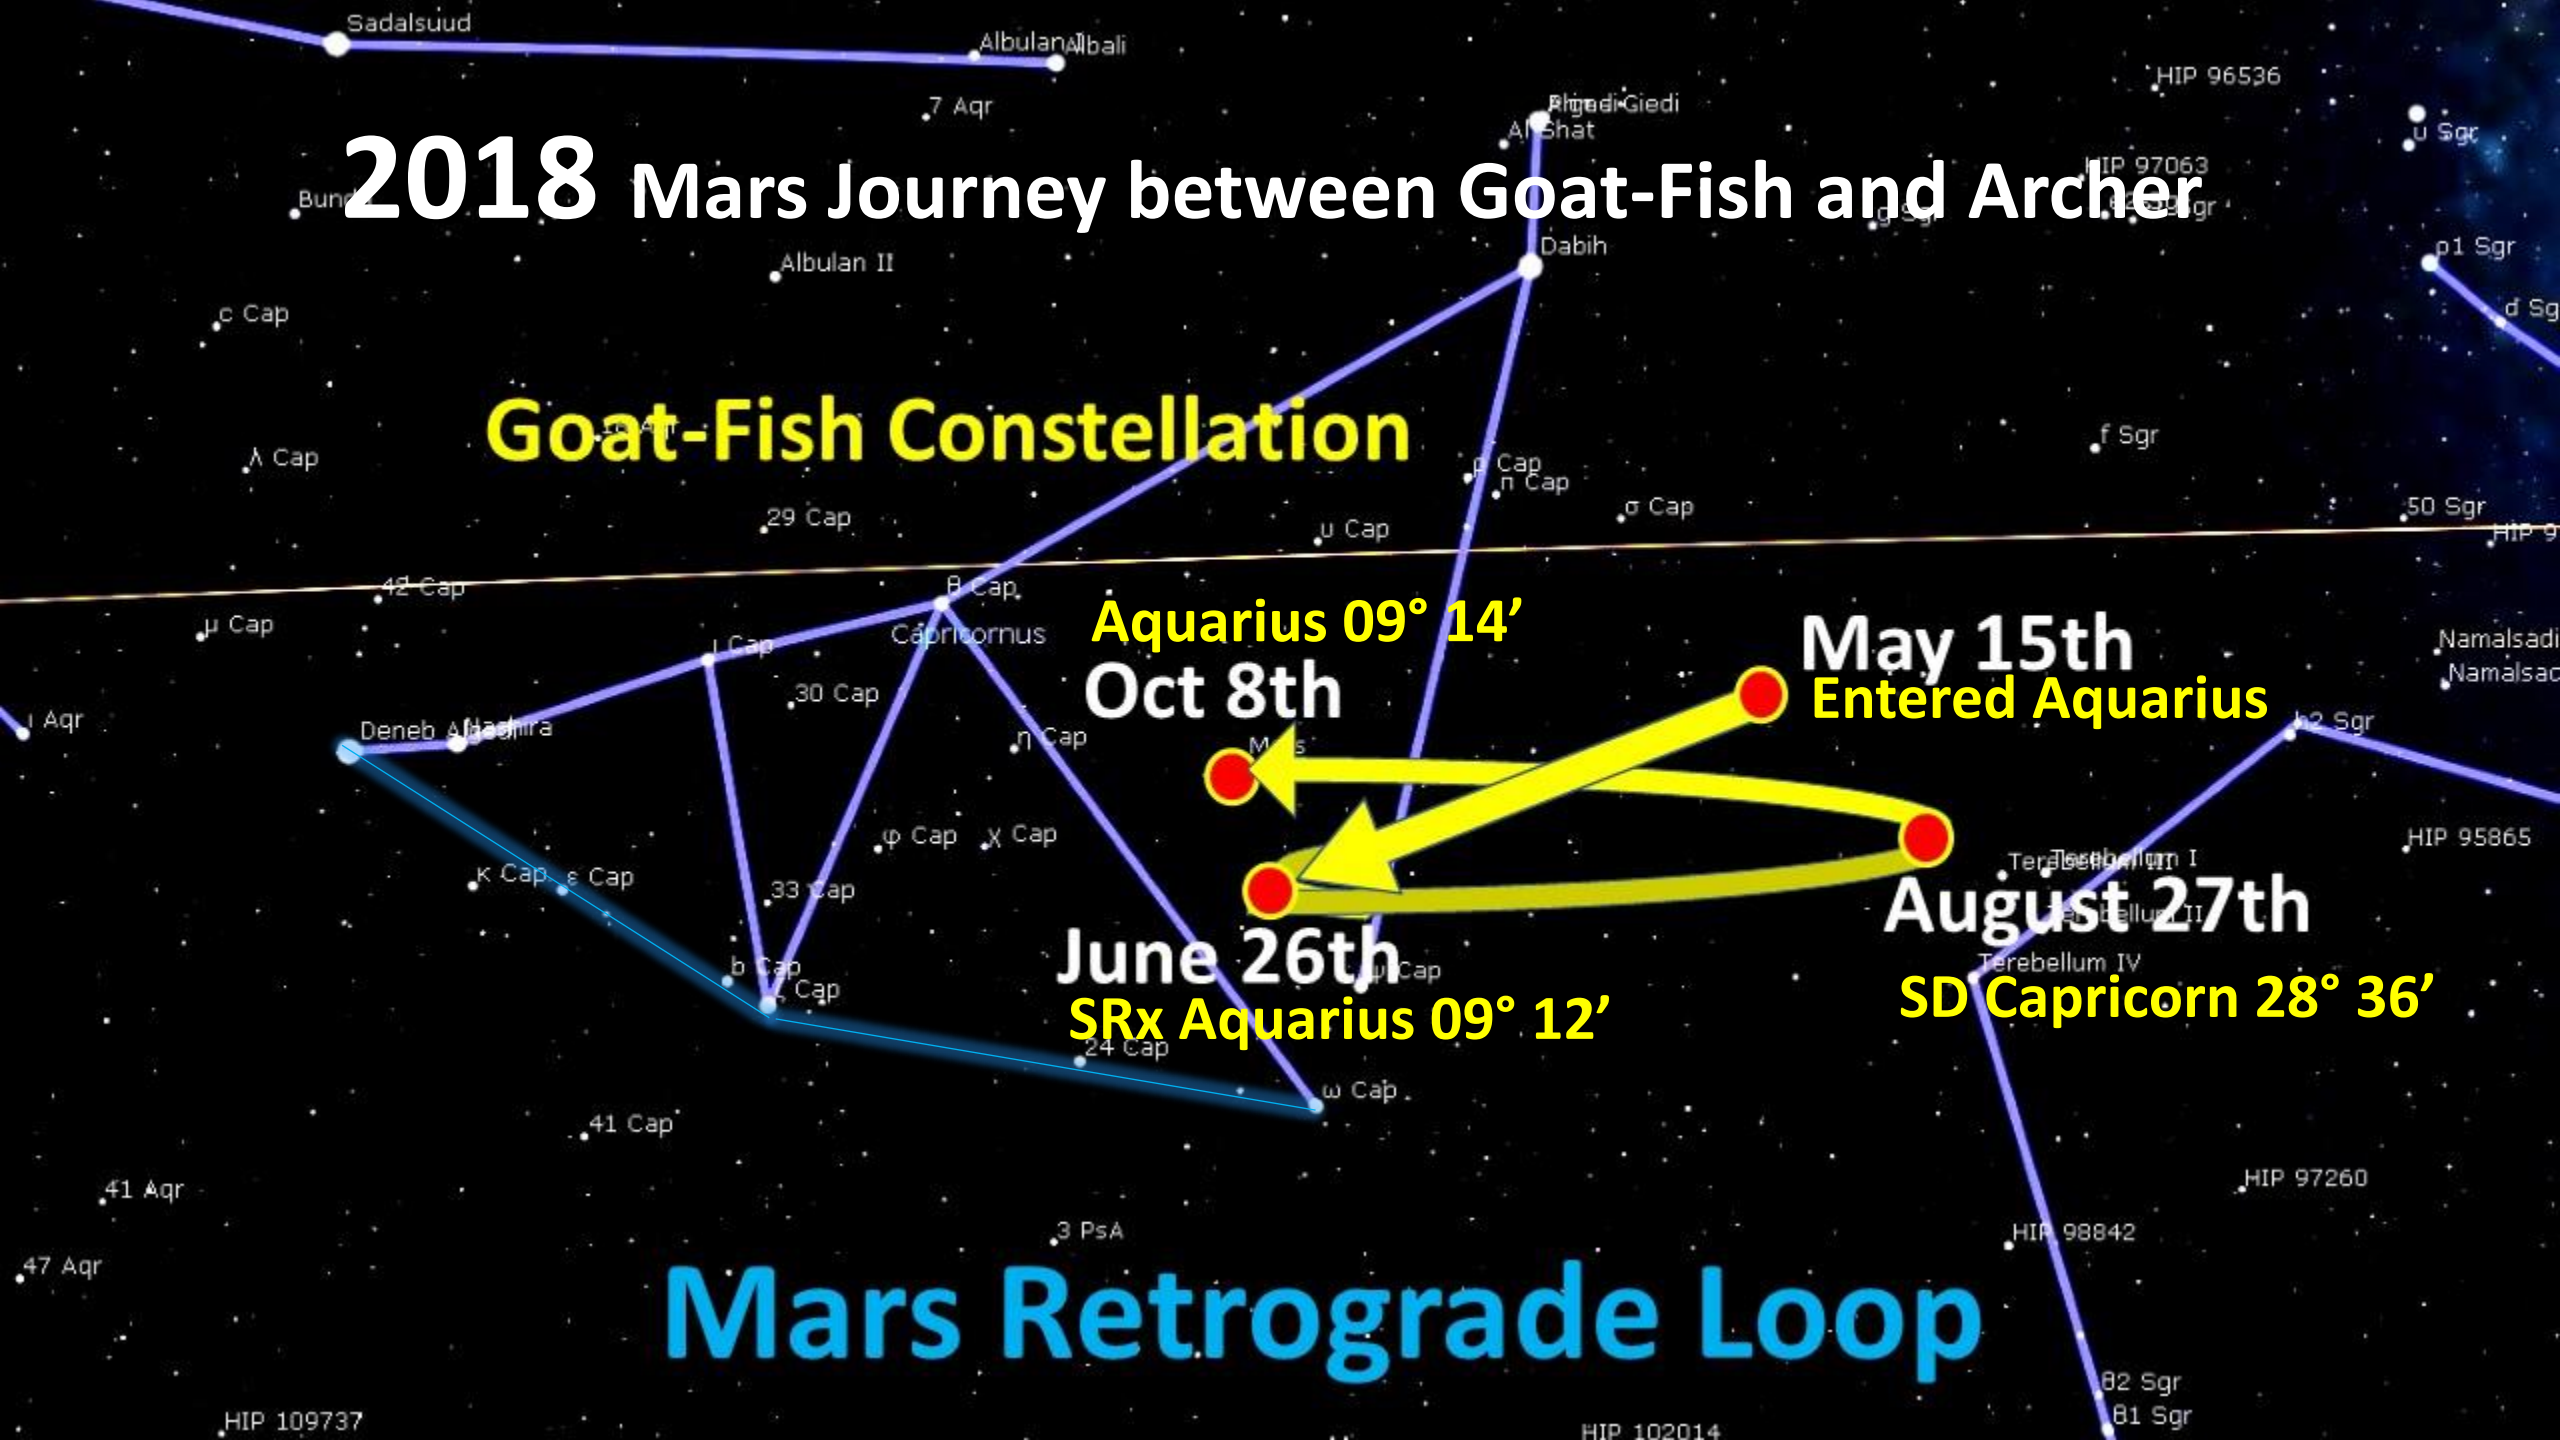

Mars with Jupiter, Saturn and Pluto in March and April

Capricorn and Aquarius

Here is some special dates and time periods showing Mars' transit in Capricorn with the other planets

- Feb 16, 2020 - Mars entered sign of Capricorn
- Feb 18, 2020 – Moon conjunct Capricorn 1°25'
- March 1, 2020 – Mars within 10° of Jupiter
- March 8, 2020 – Mars within 10° of Pluto
- March 15, 2020 – Mars within 10° of Saturn
- March 18, 2020 – Moon conjunct Mars 21°20' (squares Mars opposition point with Sun)
- March 18, 2020 – Moon conjunct Jupiter, Pluto and Saturn
- March 20, 2020 – Mars conjunct Jupiter 22°30'
- March 22, 2020 – Mars conjunct Pluto 24°43'
- March 30, 2020 – Mars enters sign of Aquarius
- March 31, 2020 - Mars conjunct Saturn 00°39' Aquarius
- April 4, 2020 – Jupiter and Pluto conjunct 24°53' Capricorn
- April 6, 2020 – Mars exits 10° of Pluto and Jupiter
- April 16, 2020 – Mars exits 10° of Saturn

2018 Mars Journey between Goat-Fish and Archer

Goat-Fish Constellation

Aquarius 09° 14'
Oct 8th

May 15th
Entered Aquarius

June 26th
SRx Aquarius 09° 12'

August 27th
SD Capricorn 28° 36'

Mars Retrograde Loop

Important Dates in Phase 5

Phase lasts from March 30, 2020 to June 27, 2020

Date	Mars Event	Mars Location	Deg from Sun	Notes
March 30, 2020	Mars enters sign of Aquarius	00° 00' Aquarius	71°	Magnitude + 0.8
March 31, 2020	Mars conjunction with Saturn	00° 39' Aquarius	71°	Saturn at +0.66 / Mars at +0.79
April 7, 2020	Squares Uranus	05° 32' Aquarius	73°	
April 15, 2020	Conjunct Moon	11° 24' Aquarius	75°	Magnitude + 0.61
May 12, 2020	Enters sign of Pisces	00° 00' Pisces	82°	
May 14, 2020	Conjunction with Moon	01° 21' Pisces	83°	Magnitude + 0.23
June 6, 2020	Squares Sun	16° 31' Pisces	90°	
June 12, 2020	Conjunction with Moon	20° 36' Pisces	92°	Magnitude -0.20
June 13, 2020	Conjunction with Neptune	20° 56' Pisces	92°	
June 27, 2020	Mars enters sign of Aries	00° 00' Aries	96°	Magnitude -0.45
			◦	
			◦	