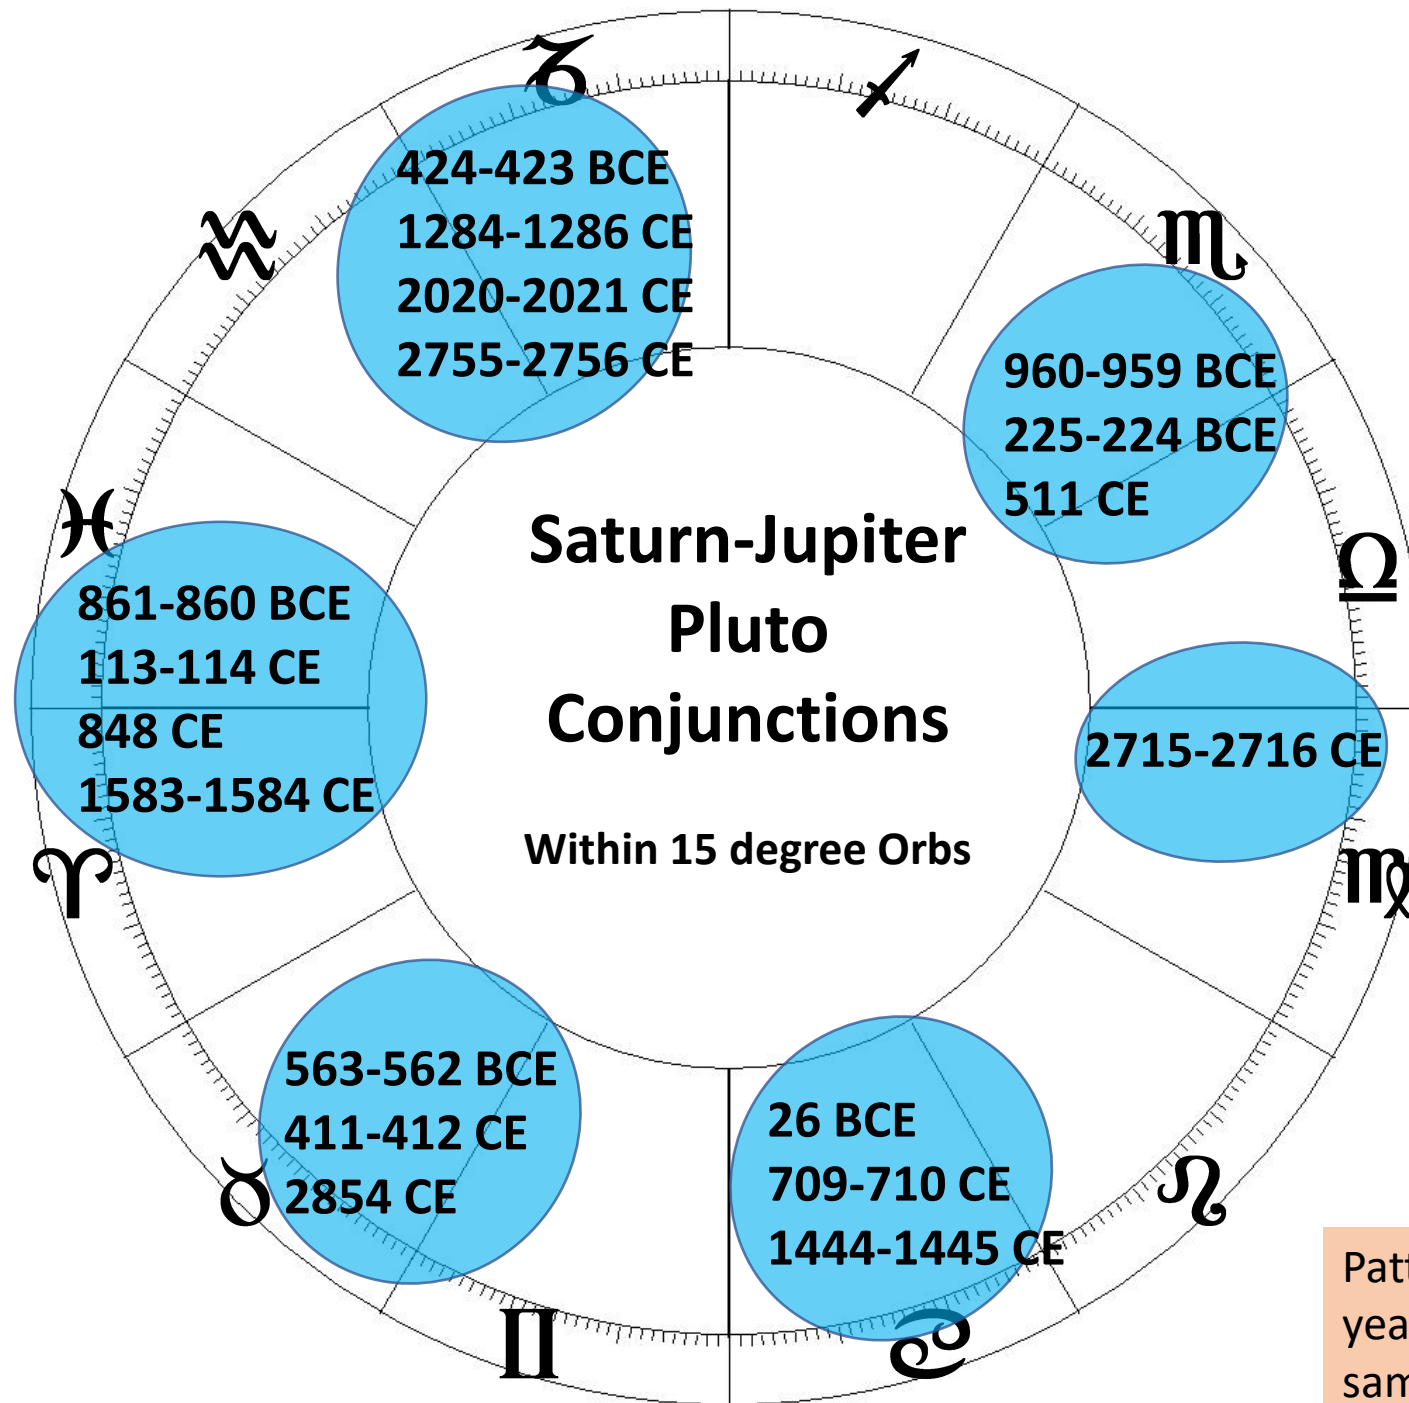

# Saturn in Capricorn Over the 20<sup>th</sup> Century

**January 5, 1959 – January 3, 1962**

**March 15, 1929 – November 19, 1932**

(includes months retrograding into Sagittarius 1929 and ingress into Aquarius 1903)

# Saturn, Pluto, Jupiter Conjunction 2020

- Saturn, Jupiter and Pluto stay within 15° of each other throughout 2020 and early 2021
- The conjunction takes place mainly in Capricorn, but also in Aquarius
- All 3 Planets are within FOUR (4) degrees of each other between November 8-21, 2020, during the time of the US General Election
- The last time this kind of conjunction took place in Capricorn/Aquarius was in 1284-1286 and were within a 6 degree orb between November 1-17, 1285
- It will be 734 years after 2020 when another conjunction of this kind takes place in Capricorn

# 4000 Years of 3 Planets

1000 BCE

To

3000 CE

- 960-959 BCE
- 861-860 BCE
- 563-562 BCE
- 424-423 BCE
- 225-224 BCE
- 26 BCE
- 113-114 CE
- 411-412 CE
- 511 CE
- 709-710 CE
- 848 CE
- 1284-1286 CE
- 1444-1445 CE
- 1583-1584 CE
- 2020-2021 CE
- 2715-2716 CE
- 2755-2756 CE
- 2854 CE

# December 21, 2020 – Early Evening Sky 45 Deg North Latitude

**Goatfish Constellation**

**Saturn-Jupiter  
at 0° 28' Aquarius**

**Pluto at 24°  
Capricorn**

**Archer Constellation**

Date and Time		Date and Time		Date and Time	
Date	Time	Julian Day			
2020	- 12 - 21	16	:	54	: 17