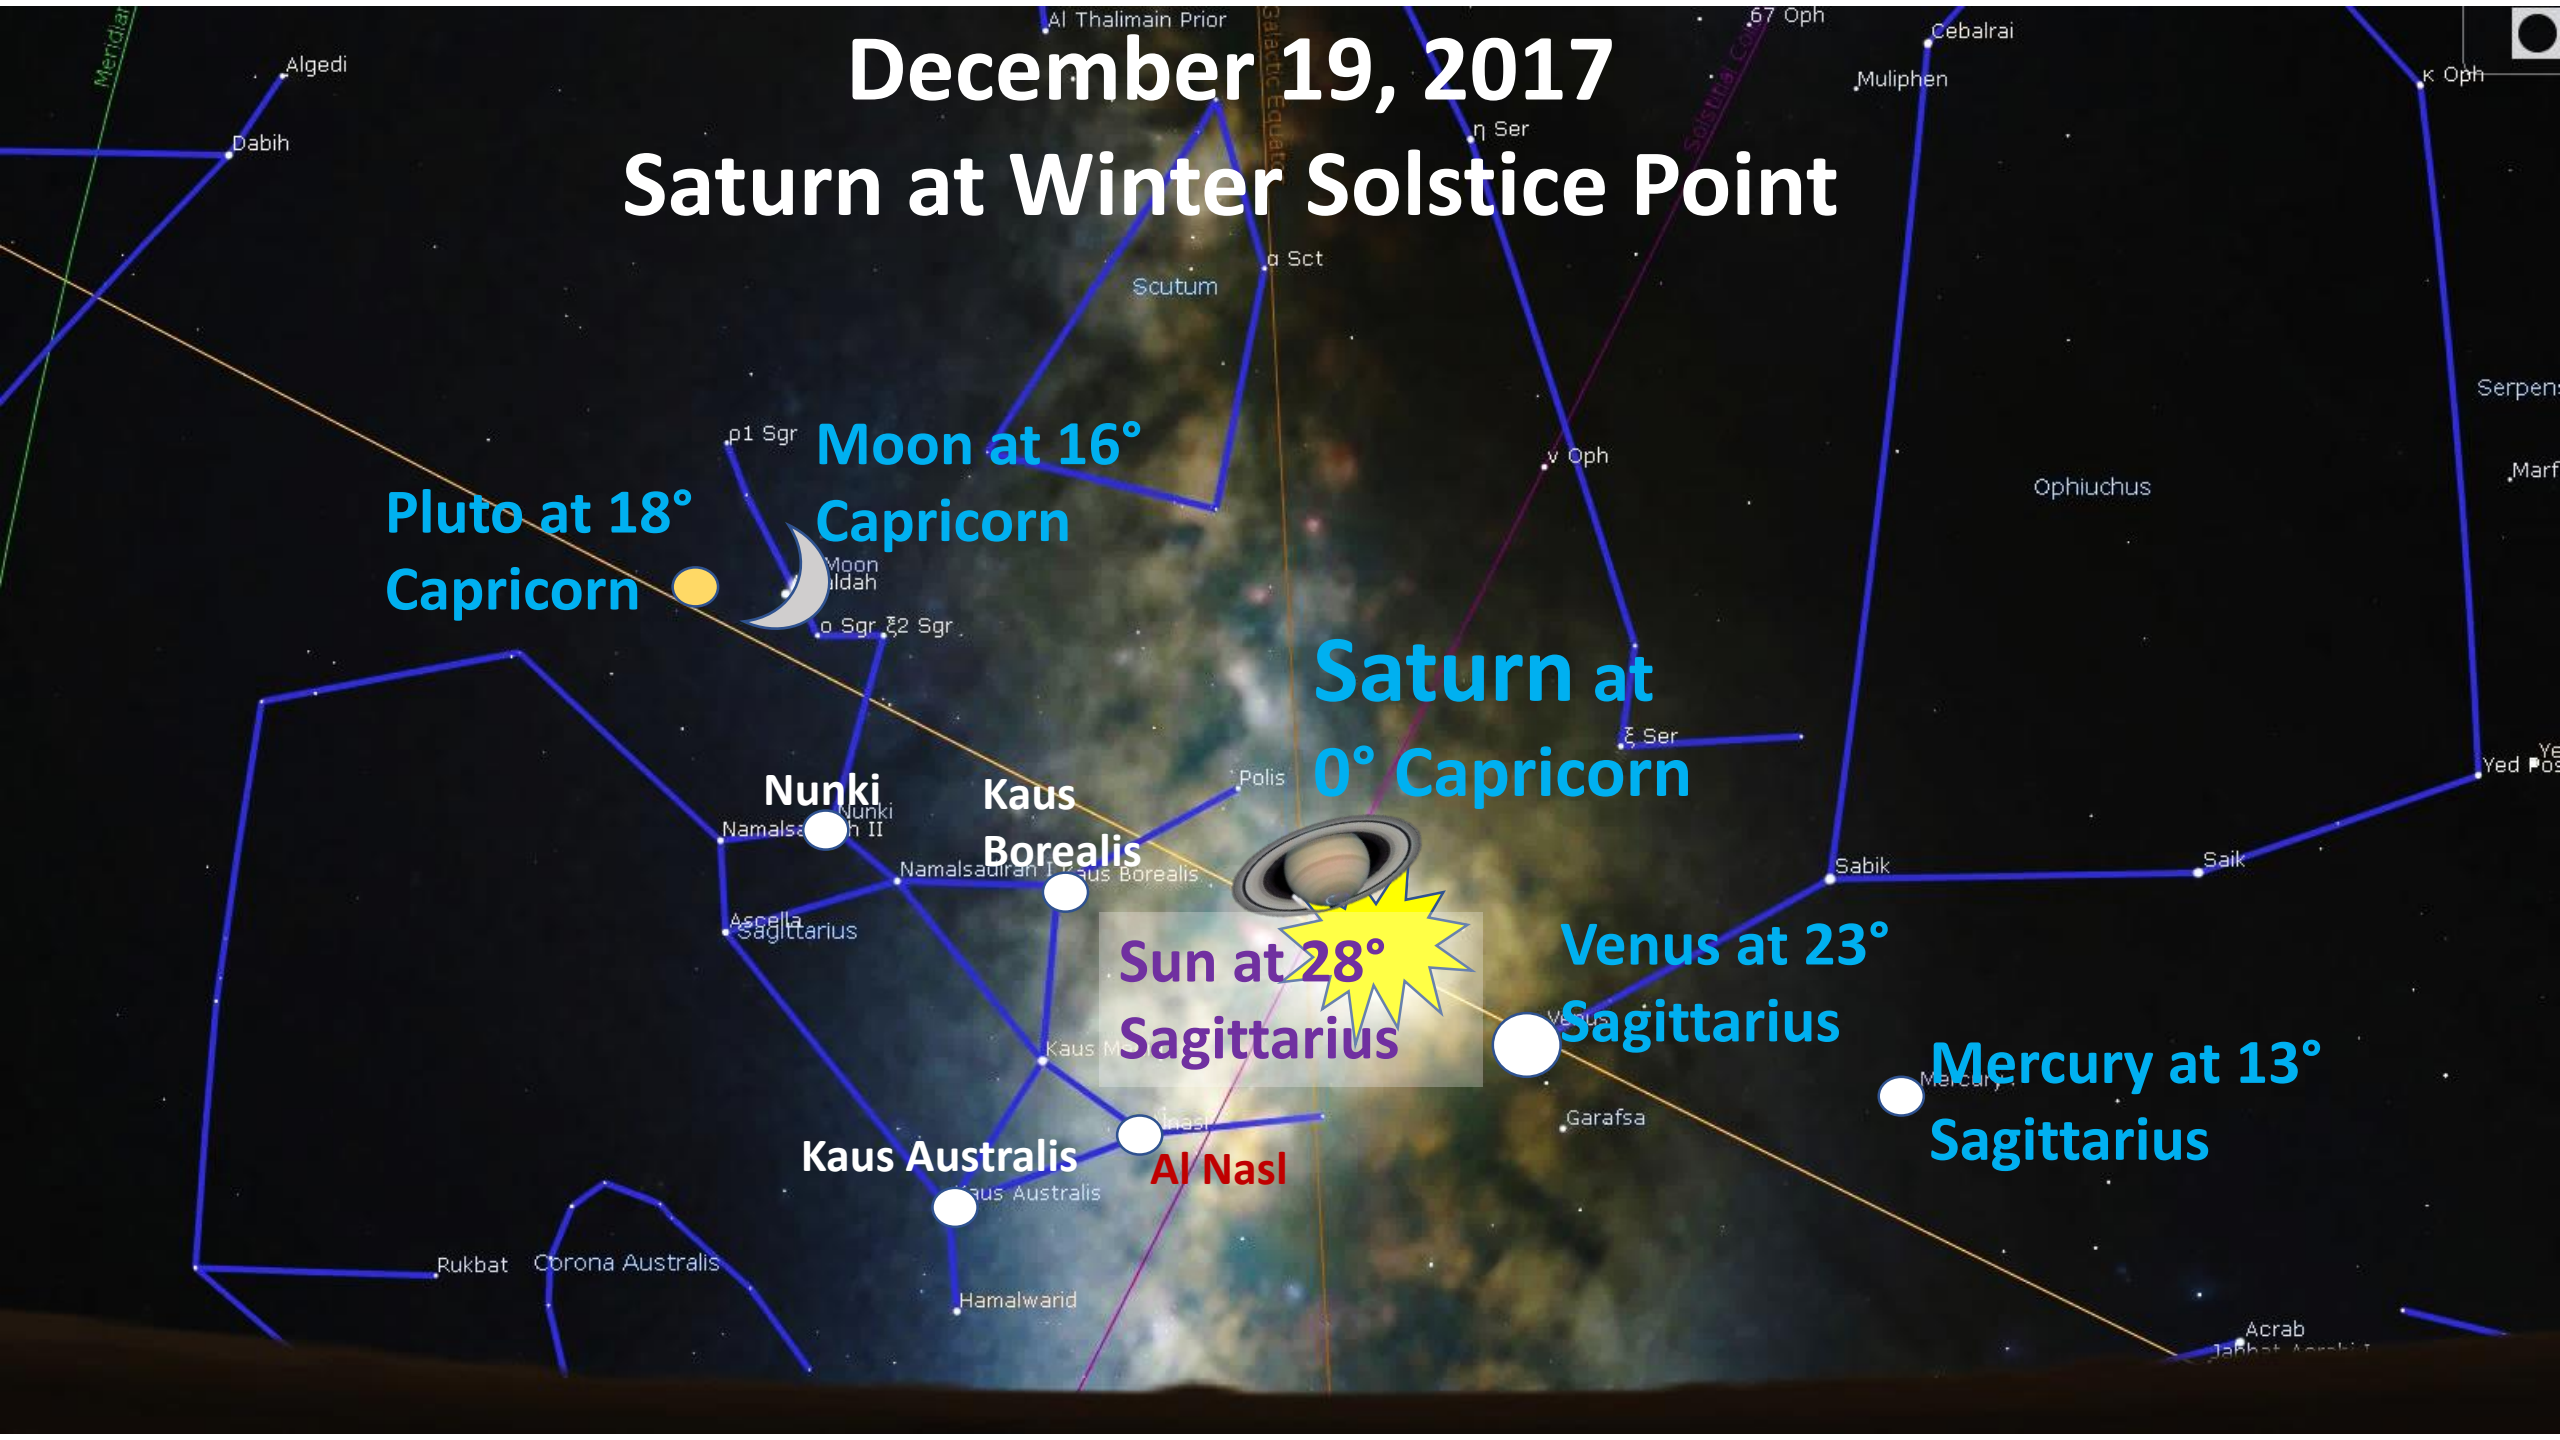

# December 19, 2017 Saturn at Winter Solstice Point

Pluto at 18°  
Capricorn

Moon at 16°  
Capricorn

Saturn at  
0° Capricorn

Sun at 28°  
Sagittarius

Venus at 23°  
Sagittarius

Mercury at 13°  
Sagittarius

# **SATURN IN CAPRICORN**

**Saturn travels through Capricorn between Dec 19, 2017 and Dec 16, 2020 (minus 3 ½ months when Saturn is in Aquarius between Mar 21<sup>st</sup> and July 1<sup>st</sup> of 2020)**

**The last time Saturn was in Capricorn was between 1988 – 1991**

**When Saturn enters a sign, it acts in two ways: 1, as a stabilizer and 2, as a pressure/stress point for our own reality**

**Saturn in Capricorn takes us into the original/evolving seed-point of what transpired the last time Saturn was in Capricorn**

# Saturn, Pluto, Jupiter Conjunction 2020

- Saturn, Jupiter and Pluto stay within 15° of each other throughout 2020 and early 2021
- The conjunction takes place mainly in Capricorn, but also in Aquarius
- All 3 Planets are within FOUR (4) degrees of each other between November 8-21, 2020, during the time of the US General Election
- The last time this kind of conjunction took place in Capricorn/Aquarius was in 1284-1286 and were within a 6 degree orb between November 1-17, 1285
- It will be 734 years after 2020 when another conjunction of this kind takes place in Capricorn