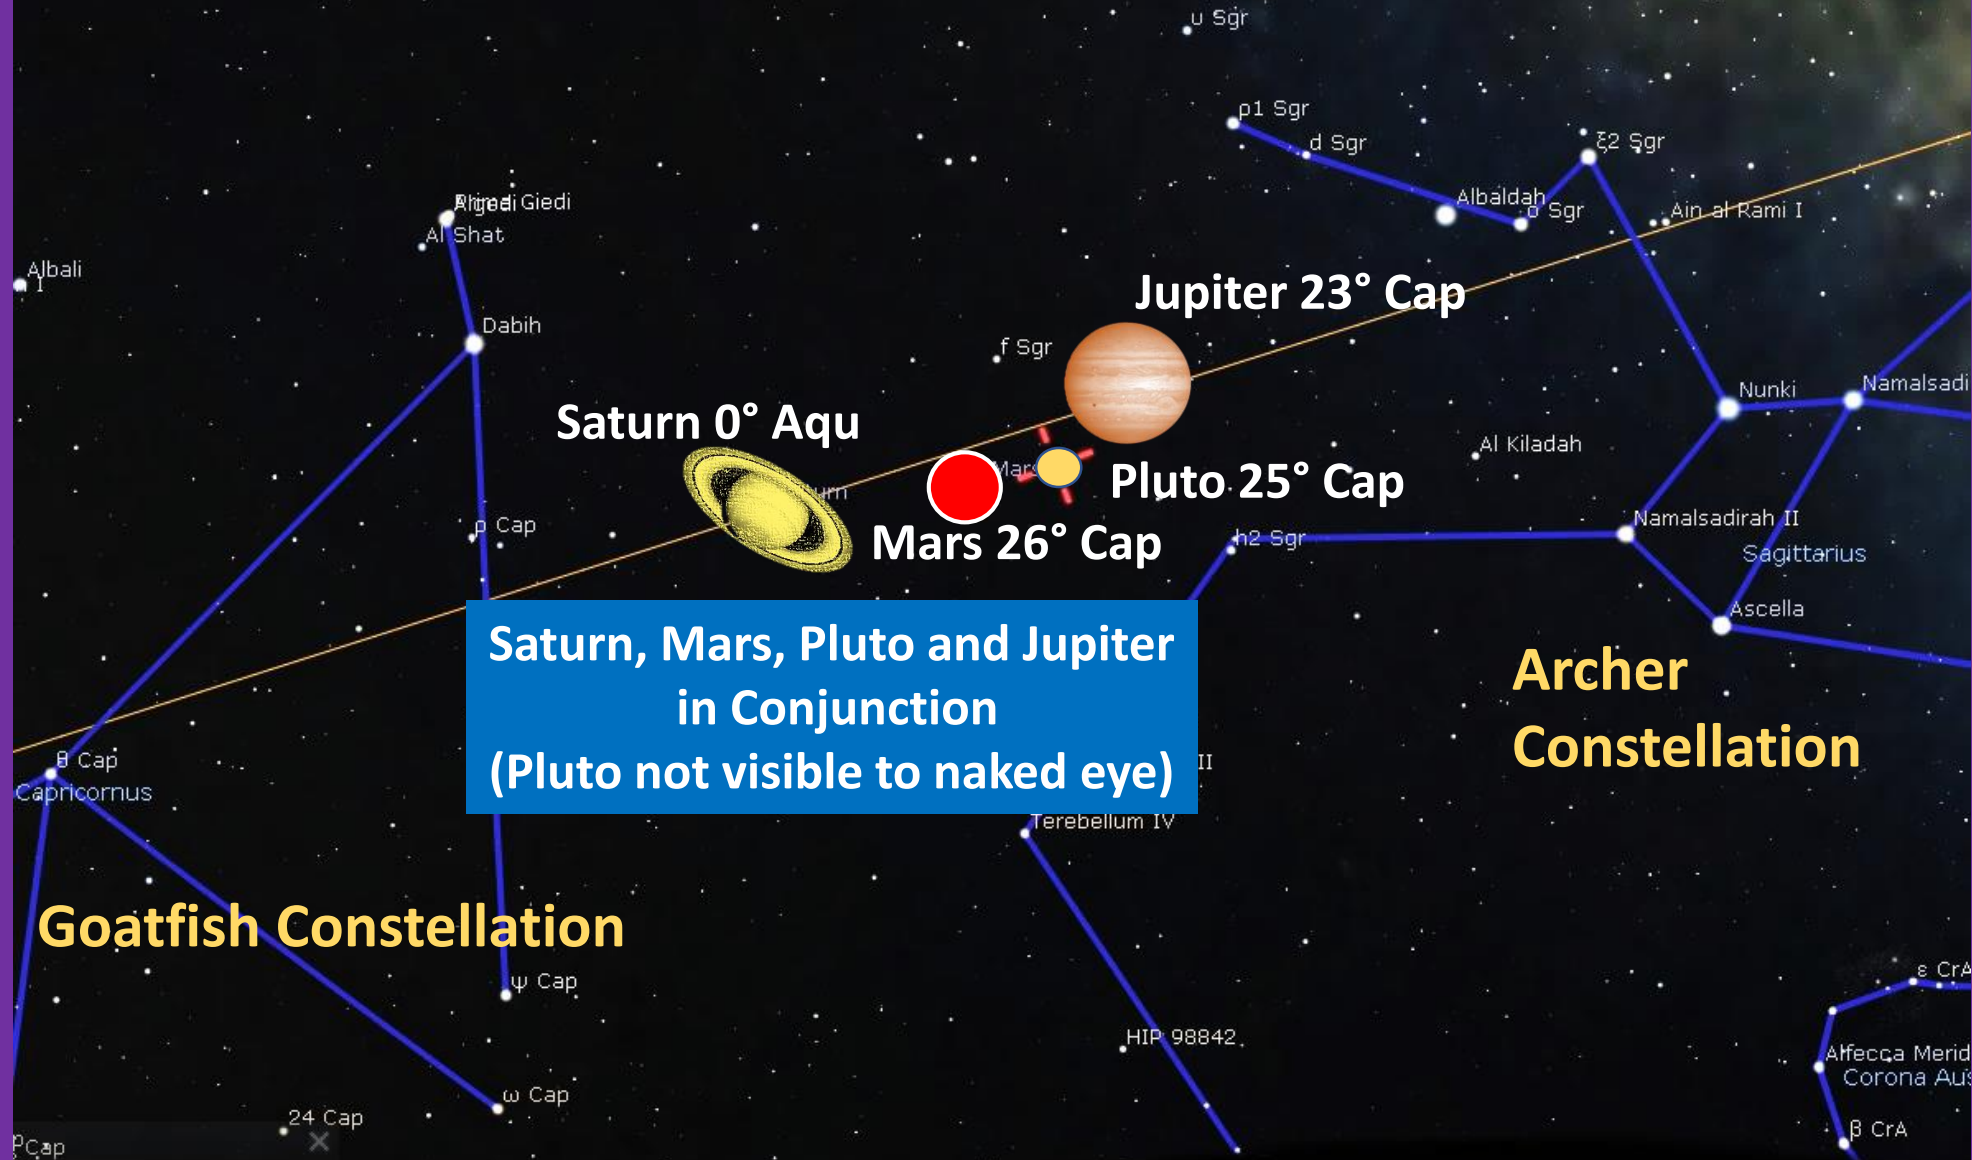

# Saturn, Pluto, Jupiter Conjunction 2020

- Saturn, Jupiter and Pluto stay within 15° of each other throughout 2020 and early 2021
- The conjunction takes place mainly in Capricorn, but also in Aquarius
- All 3 Planets are within FOUR (4) degrees of each other between November 8-21, 2020, during the time of the US General Election
- The last time this kind of conjunction took place in Capricorn/Aquarius was in 1284-1286 and were within a 6 degree orb between November 1-17, 1285
- It will be 734 years after 2020 when another conjunction of this kind takes place in Capricorn

Pattern is roughly 700-900 years between conjunctions in same signs

# December 21, 2020 – Early Evening Sky 45 Deg North Latitude

**Goatfish Constellation**

**Saturn-Jupiter  
at 0° 28' Aquarius**

**Pluto at 24°  
Capricorn**

**Archer Constellation**

Date and Time		Date and Time		Date and Time	
Date	Time	Julian Day			
2020	- 12 - 21	16	:	54	: 17

# March 25, 2020 – Early Morning Sky 45 Deg North Latitude