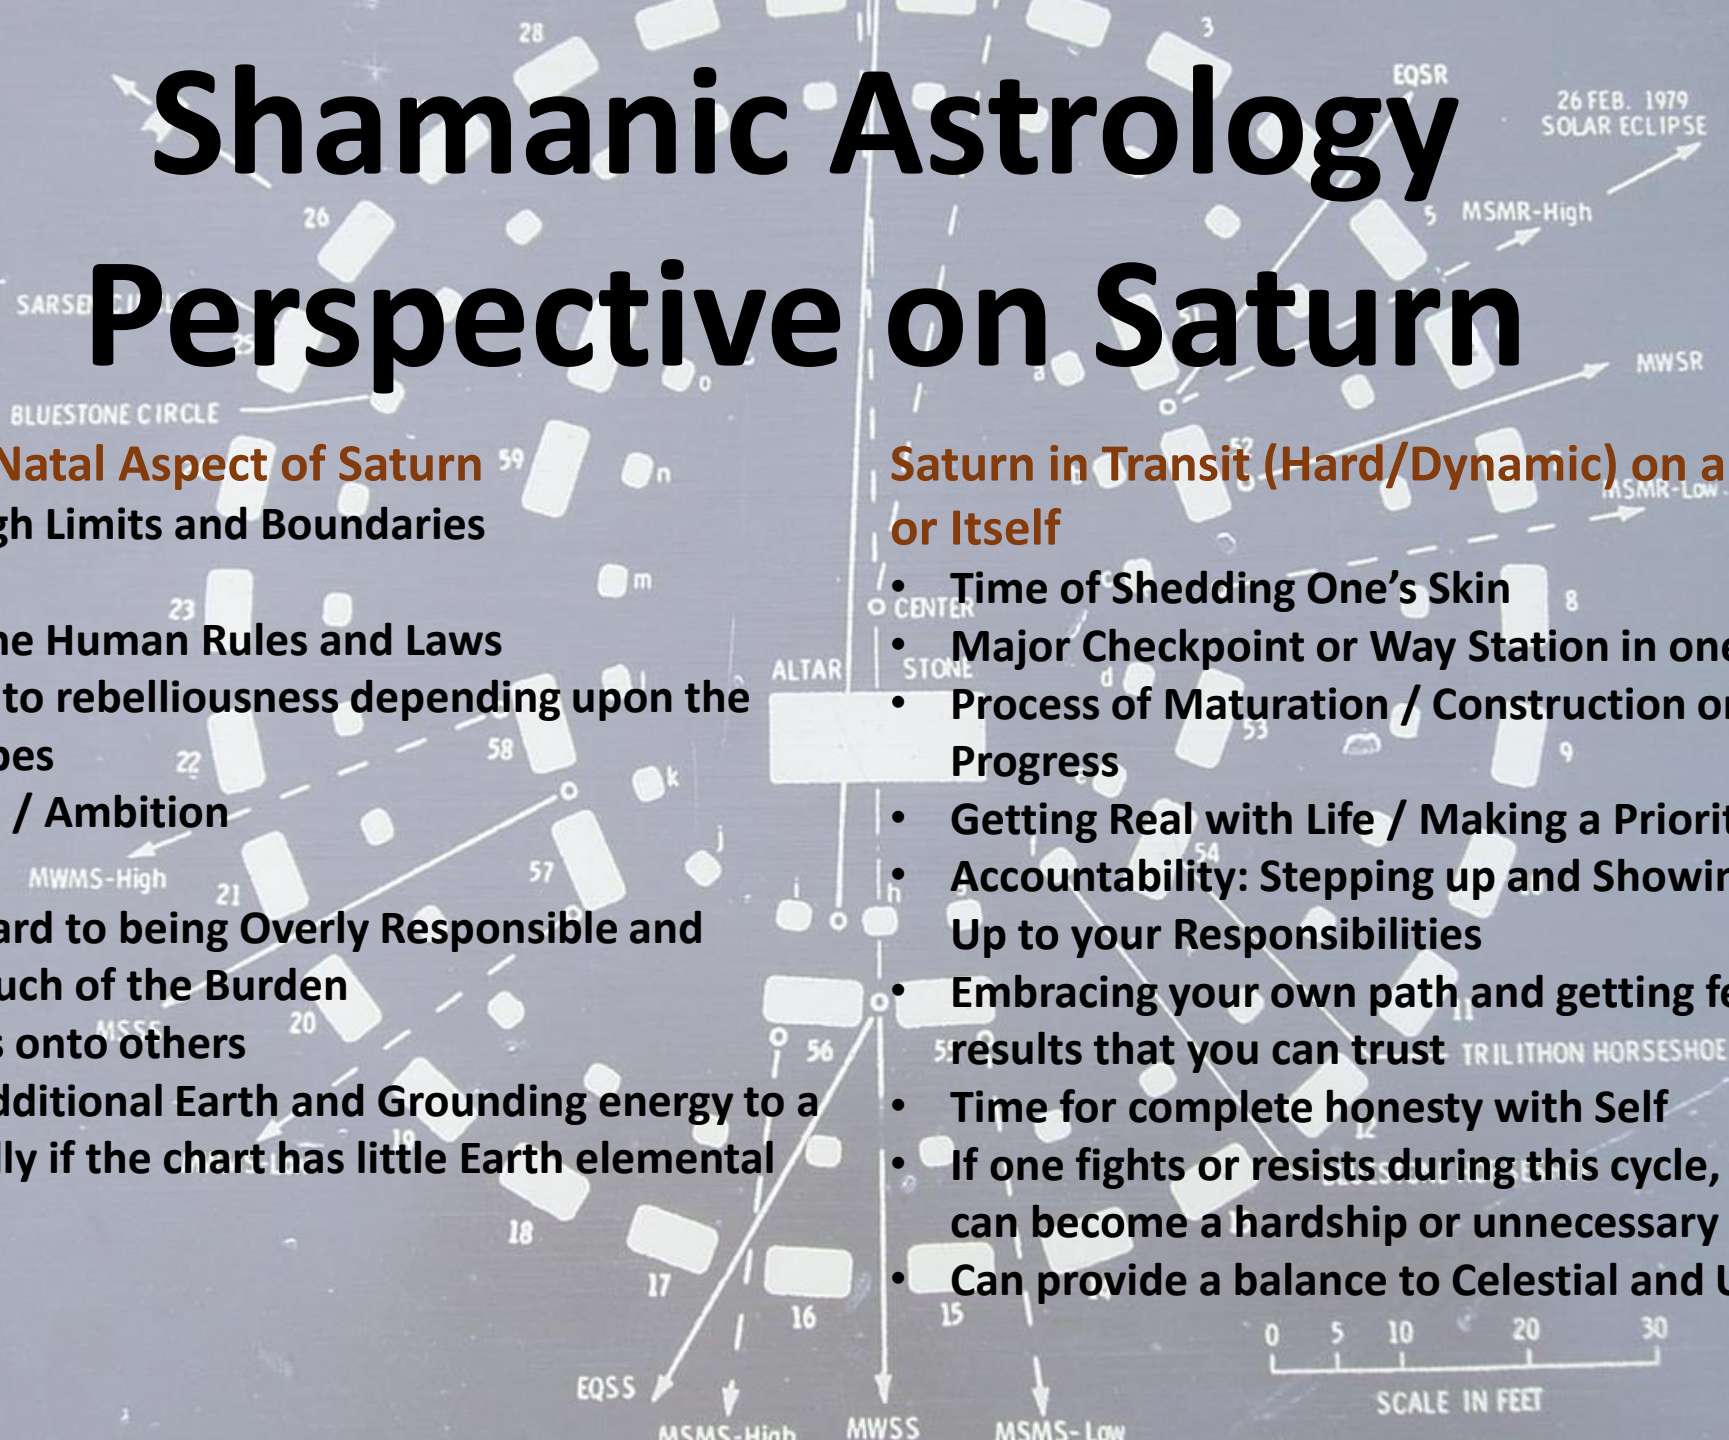

Shamanic Astrology

Perspective on Saturn

Hard/Dynamic Natal Aspect of Saturn

- Growth through Limits and Boundaries
- Maturation
- Following of the Human Rules and Laws

But can be prone to rebelliousness depending upon the personal archetypes

- Results-Driven / Ambition
- Critical of Self
- Tendency toward to being Overly Responsible and bearing too much of the Burden
- Imposing rules onto others
- Can provide additional Earth and Grounding energy to a chart (especially if the chart has little Earth elemental energy)

Saturn in Transit (Hard/Dynamic) on a Personal Point or Itself

- Time of Shedding One's Skin
- Major Checkpoint or Way Station in one's Timeline
- Process of Maturation / Construction or Renovation in Progress
- Getting Real with Life / Making a Priority List
- Accountability: Stepping up and Showing up and Owning Up to your Responsibilities
- Embracing your own path and getting feedback from the results that you can trust
- Time for complete honesty with Self
- If one fights or resists during this cycle, the cycle/transit can become a hardship or unnecessary burden
- Can provide a balance to Celestial and Underworld Cycles