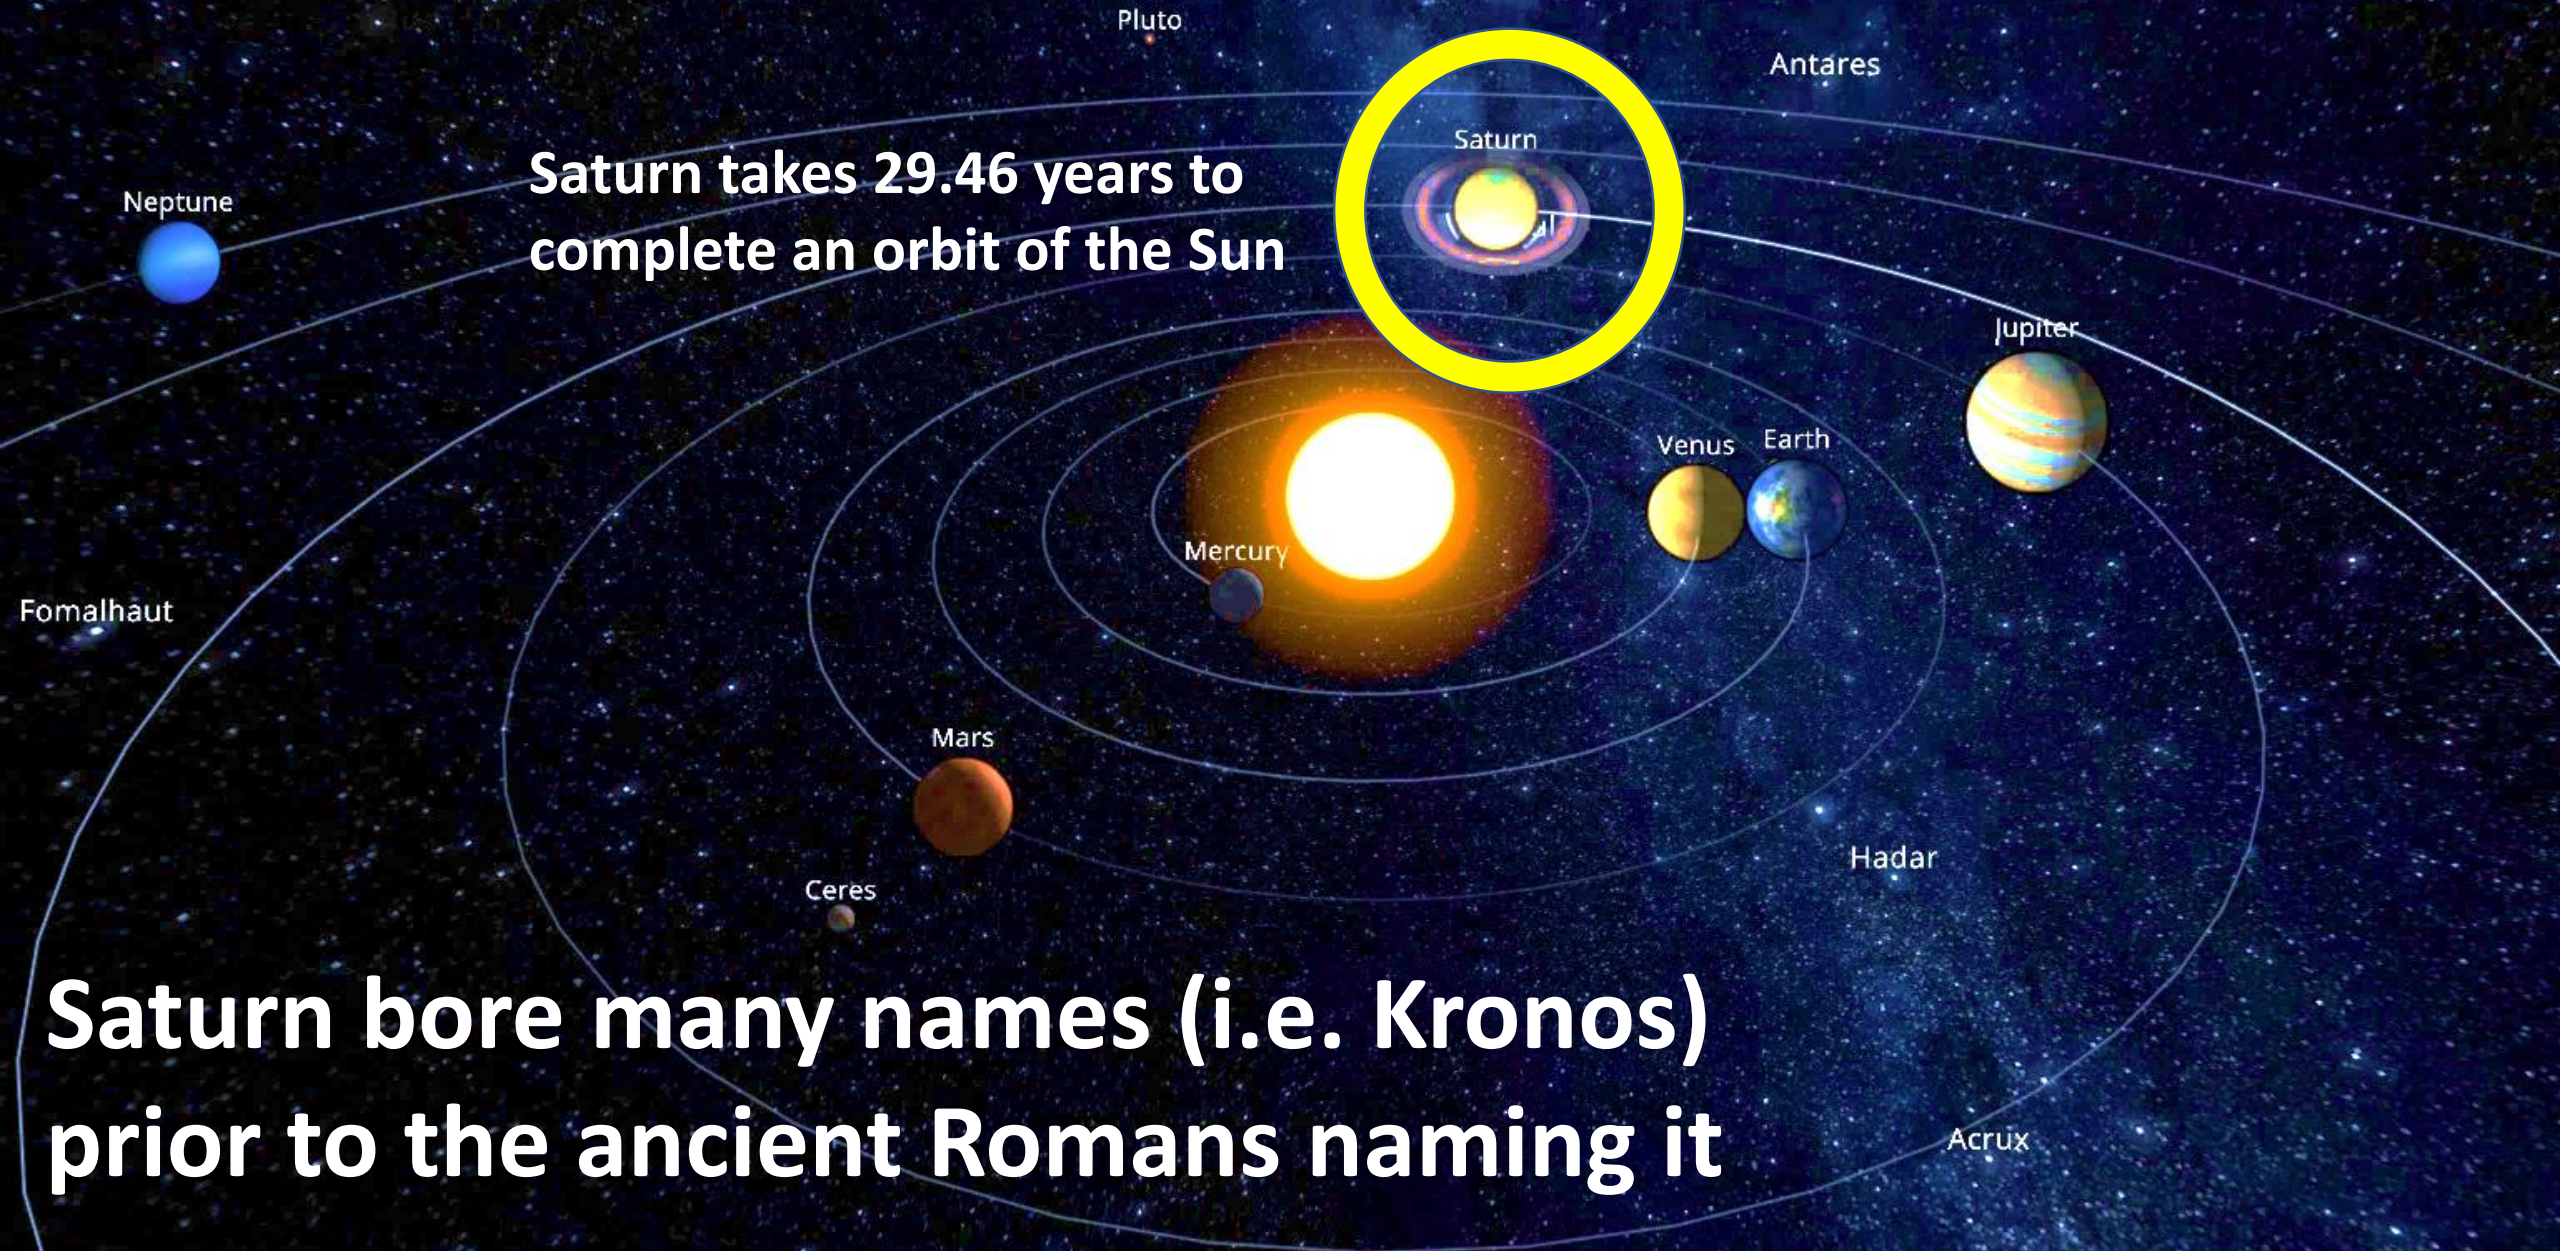

# NO EASY WAY THROUGH OUR ACCELERATING TIMES

A Shamanic Astrology Perspective of the  
Upcoming Exceptional Planetary Alignment

*by Erik M Roth*

*Shamanic Astrologer and Managing Director of  
the Shamanic Astrology Mystery School*

# Saturn is the 6<sup>th</sup> Planet from the Sun

Saturn takes 29.46 years to complete an orbit of the Sun

Saturn bore many names (i.e. Kronos) prior to the ancient Romans naming it

# SATURN IN EXILE

- **In Roman/Greek myth, Saturn is castrated and exiled from rule by Jupiter/Zeus, Saturn/Kronos' son. The place Saturn is exiled to is called "Eridu" – for which the city of Eridu resides at the star Canopus, which relates to the great river, "Eridanus"**
- In very ancient times, the Saturn figure was the Lord of Time, Lord of the Measures, Lord of the Mill and Lord of the World Order
- **The action of being exiled denoted a new world age has emerged, with the timing of it around 4,500 years ago, which is about the timing of the emerging Patriarchy and Patrilineal Cultures began to show up**
- Saturn is , according to the book, *Hamlet's Mill*, "the fallen ruler of the Golden Age (Krita Yuga) is held to dwell nearest to the celestial South Pole, particularly in Canopus, which marks the steering oar of Argo. Canopus at the "confluence of rivers". Canopus first became visible in southern Mesopotamia around 4,500 years ago
- **While there were a few 3<sup>rd</sup> and 4<sup>th</sup> magnitude stars which were closer, Canopus was the nearest 1<sup>st</sup> magnitude star which marked the celestial South Pole (at the same time as Vega marked the Celestial North Pole) about 13,000 years ago**