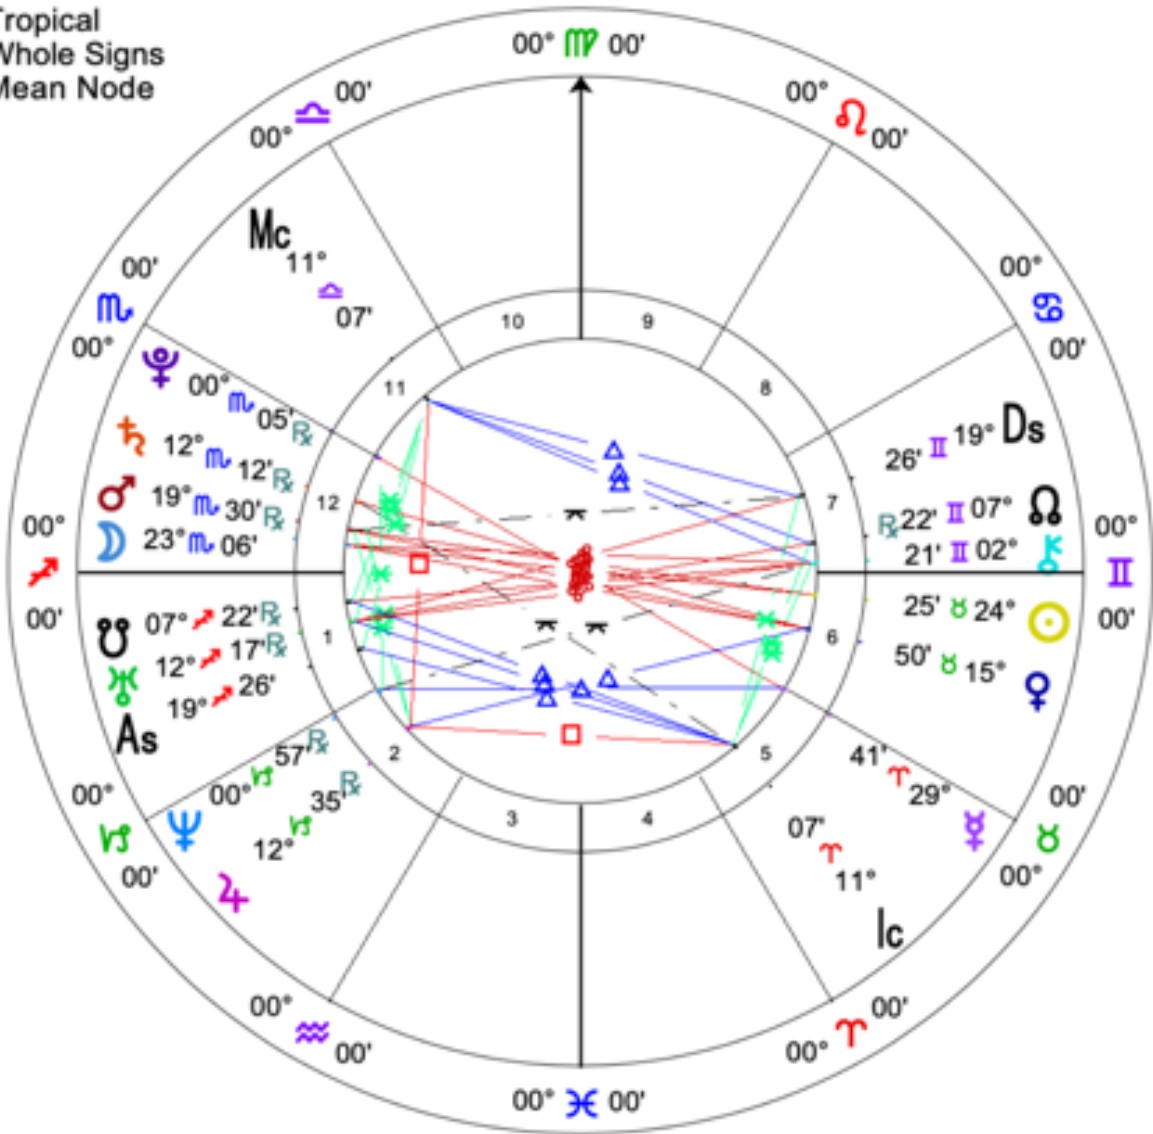

Mark Zuckerberg

Natal Chart

May 14 1984, Mon

10:04 pm EDT +4:00

White Plains, NY

41°N02'02" 073°W45'48"

Geocentric

Tropical

Whole Signs

Mean Node