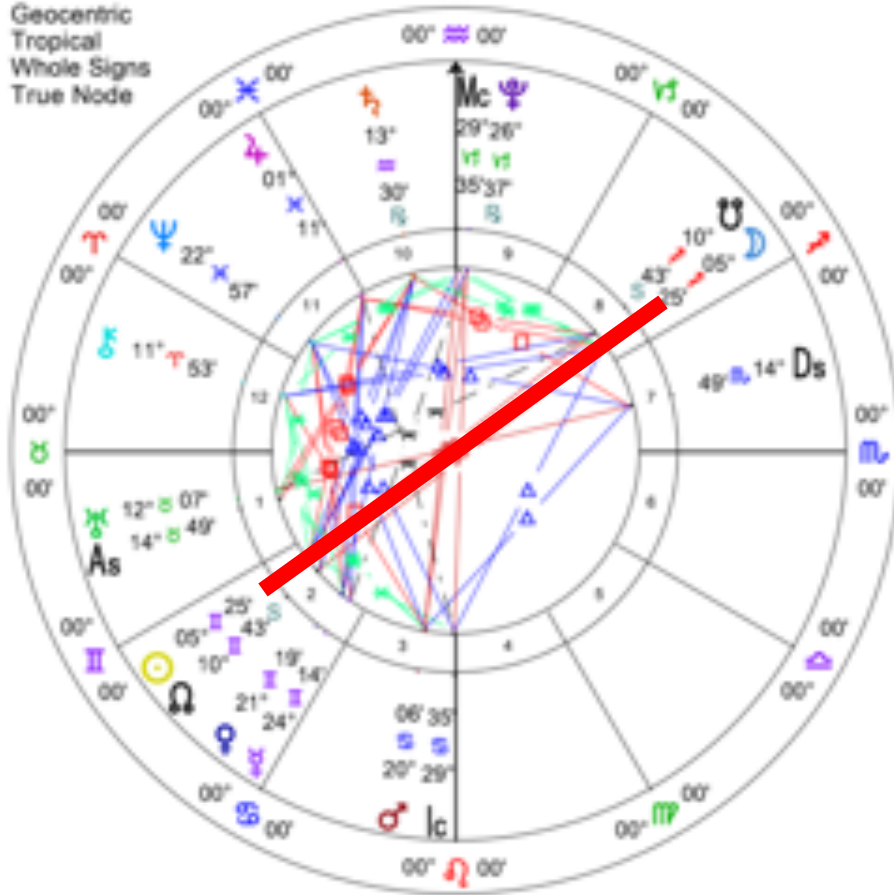

Chart 1  
**Full Moon May 26 2021**  
 Event Chart  
 May 26 2021, Wed  
 4:13:43 am MST +7:00  
 Tucson, Arizona  
 32°N13'18" 110°W55'33"  
 Geocentric  
 Tropical  
 Whole Signs  
 True Node

Chart 2  
**New Moon Jun 10 2021**  
 Event Chart  
 Jun 10 2021, Thu  
 3:52:28 am MST +7:00  
 Tucson, Arizona  
 32°N13'18" 110°W55'33"  
 Geocentric  
 Tropical  
 Whole Signs  
 True Node

Chart 3  
 Full Moon Nov 19 2021  
 Event Chart  
 Nov 19 2021, Fri  
 1:57:17 am MST +7:00  
 Tucson, Arizona  
 32°N13°18" 110°W55'33"  
 Geocentric  
 Tropical  
 Whole Signs  
 True Node

Chart 4  
 New Moon Dec 4 2021  
 Event Chart  
 Dec 4 2021, Sat  
 0:42:50 am MST +7:00  
 Tucson, Arizona  
 32°N13°18" 110°W55'33"  
 Geocentric  
 Tropical  
 Whole Signs  
 True Node