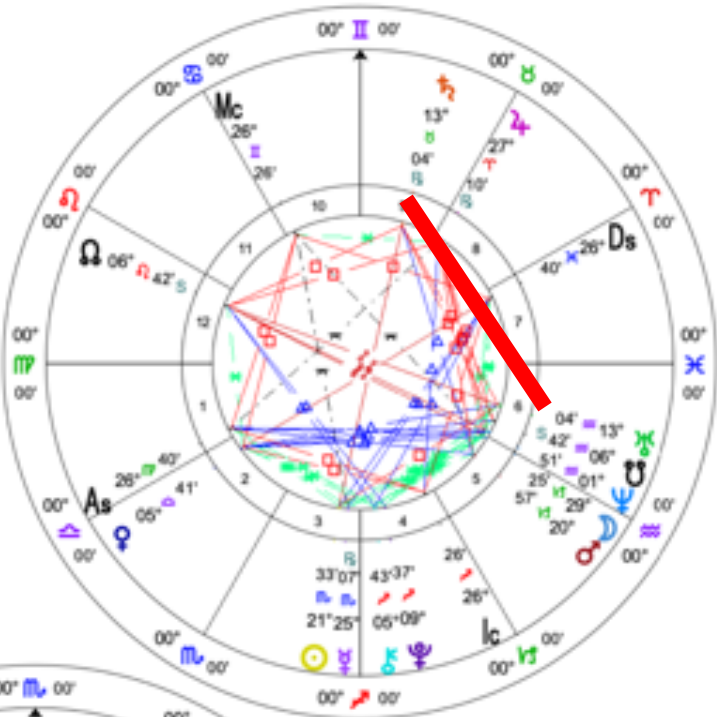

# Uranus Saturn Square

1999 to 2000

July 17, 1999

Nov 14, 1999

May 13, 2000

Upper Right  
 Transits Nov 14 1999  
 Natal Chart  
 Nov 14 1999, Sun  
 2:35:59 am MST +7:00  
 Tucson, Arizona  
 32°N13'18" 110°W55'33"  
 Geocentric  
 Tropical  
 Whole Signs  
 True Node