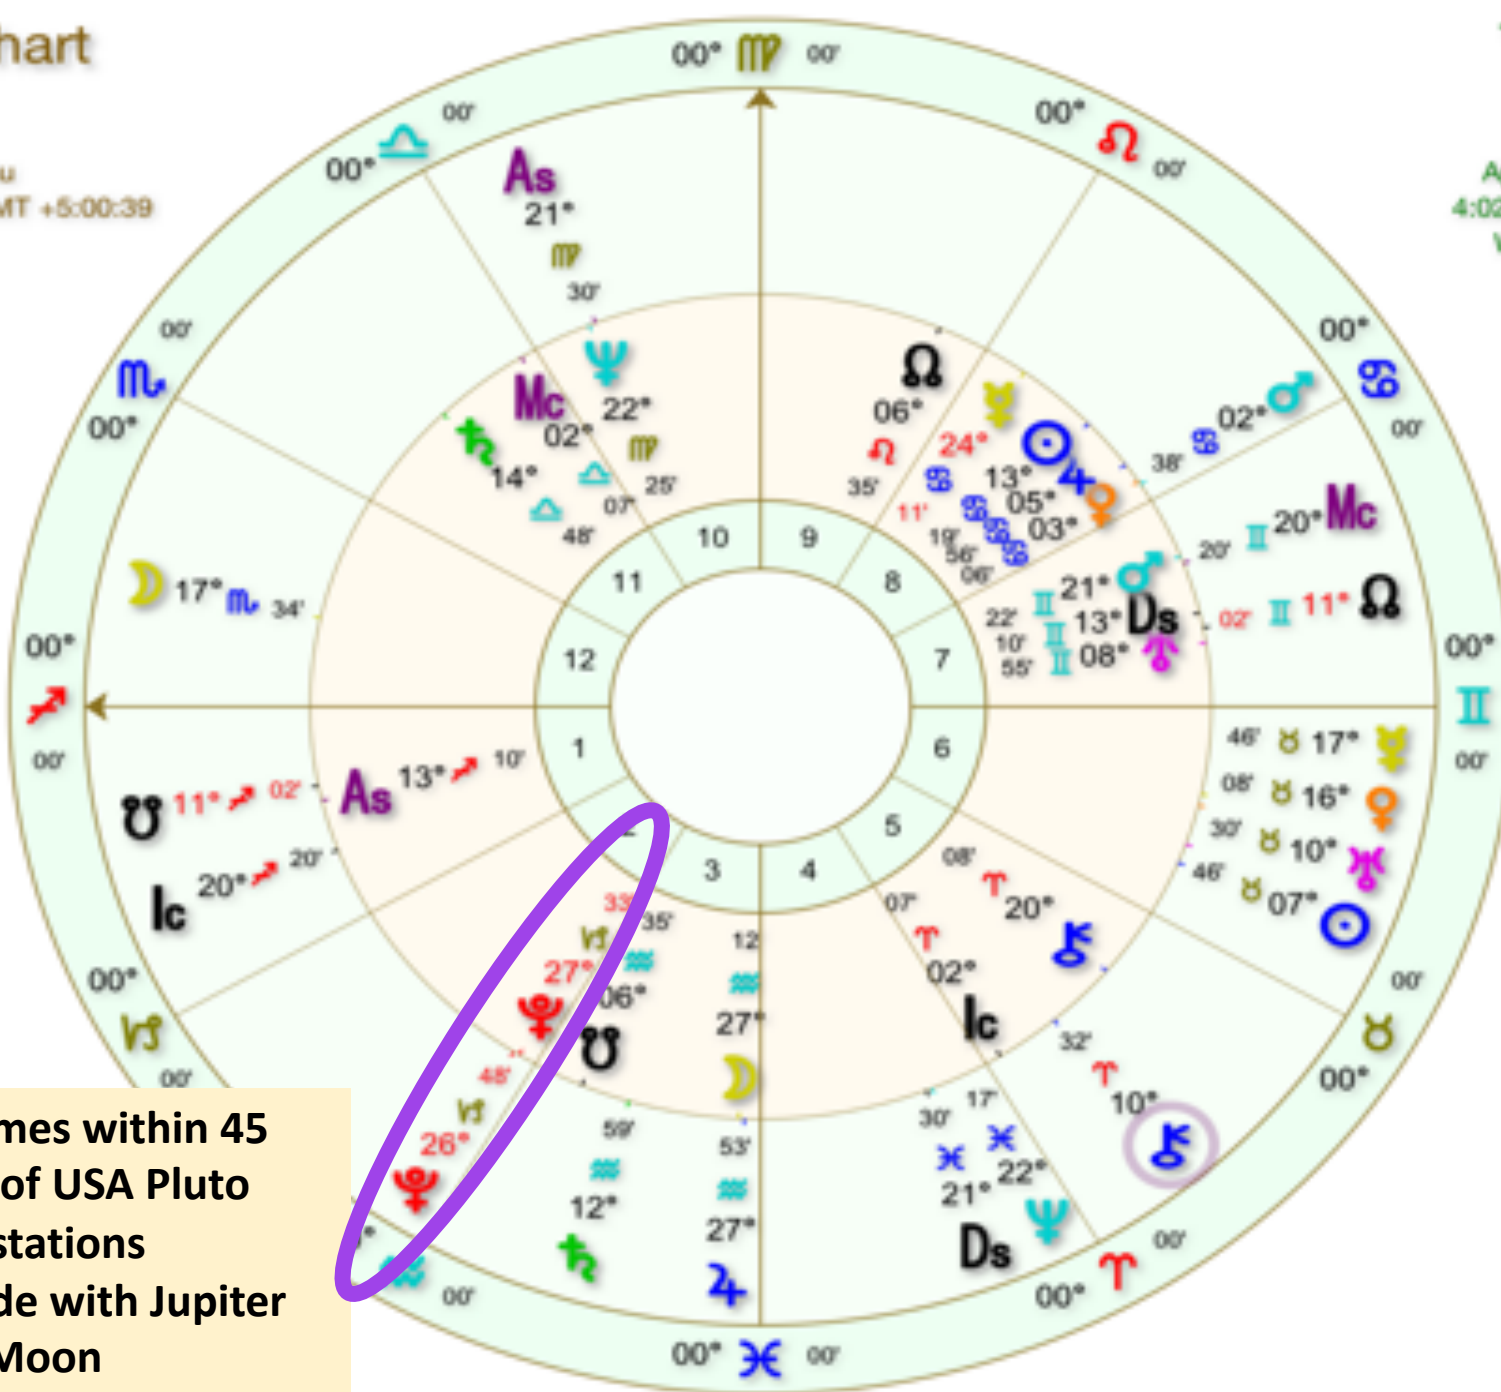

USA Chart

Natal
Inner Ring
Jul 4 1776, Thu
5:13:55 PM LMT +5:00:39
Philadelphia
Geocentric
Tropical
Whole Sign

Transits

Event
Outer Ring
Apr 27 2021, Tue
4:02 PM EDT +4:00
Washington, DC
Geocentric
Tropical
Whole Sign

Pluto comes within 45 minutes of USA Pluto when it stations retrograde with Jupiter on USA Moon