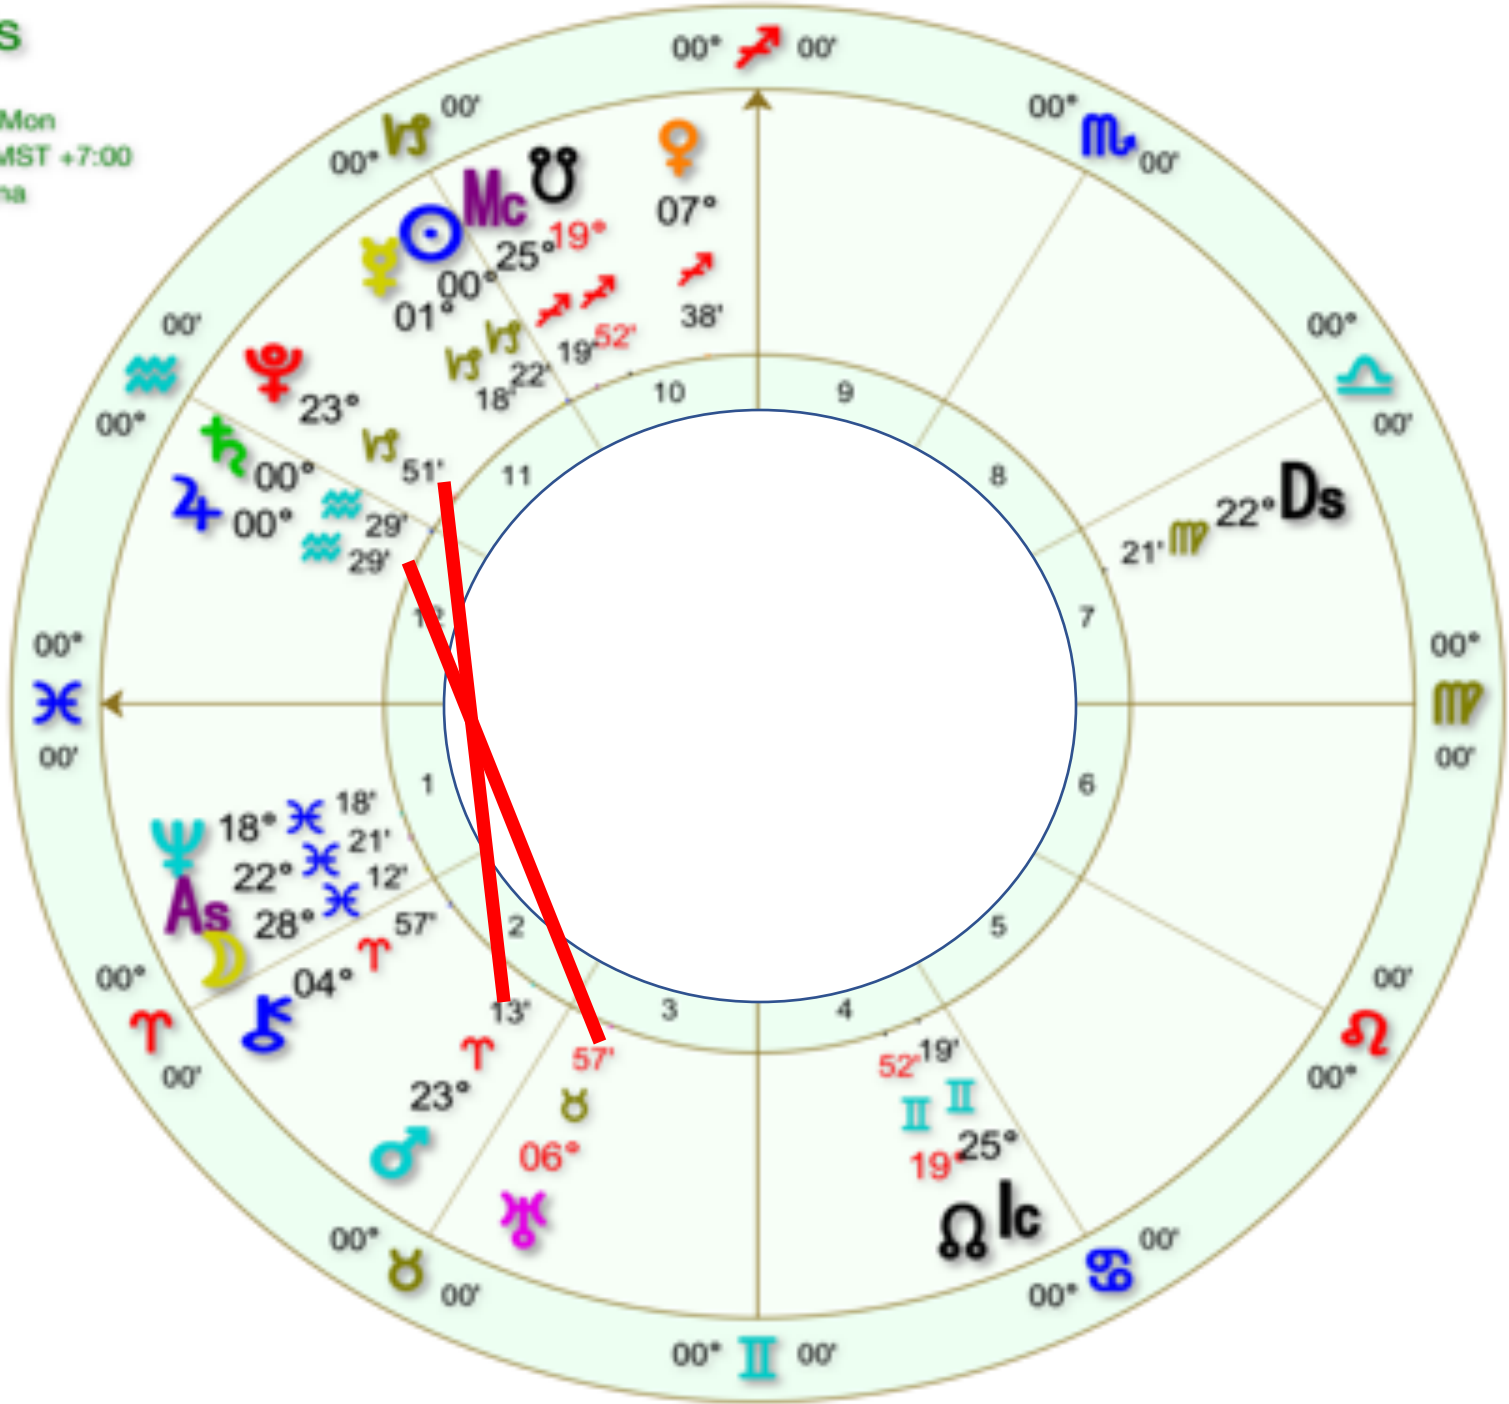

# Transits

Event  
Dec 21 2020, Mon  
12:00:05 PM MST +7:00  
Tucson, Arizona  
Geocentric  
Tropical  
Whole Sign