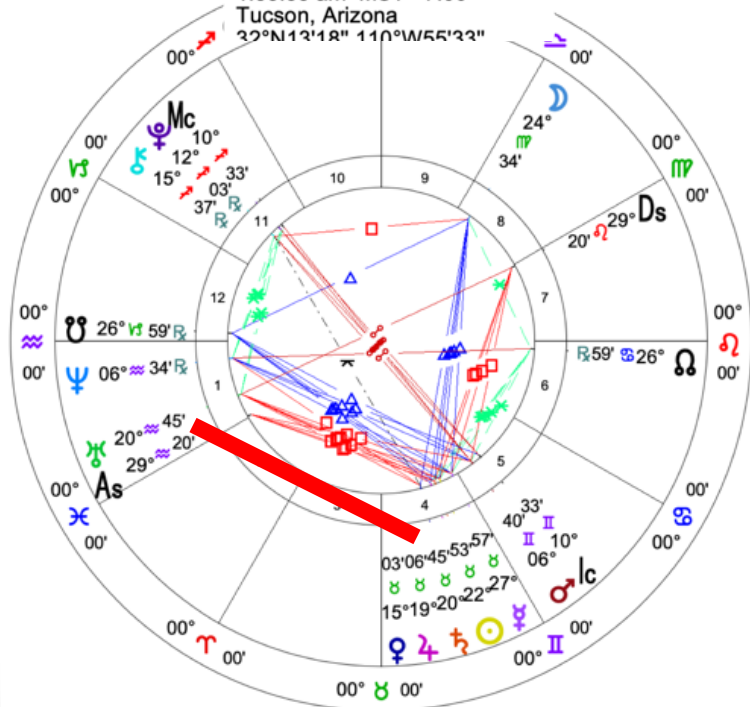

True Node
Whole Signs
Tropical
Geocentric
32°N13'18" 110°W55'33"
Tucson, Arizona
1:33:55 am MST +7:00
May 13 2000, Sat
Natal Chart
Transits May 13 2000
Bottom Left

Transits May 13 2000
Natal Chart
May 13 2000, Sat
1:33:55 am MST +7:00
Tucson, Arizona
32°N13'18" 110°W55'33"