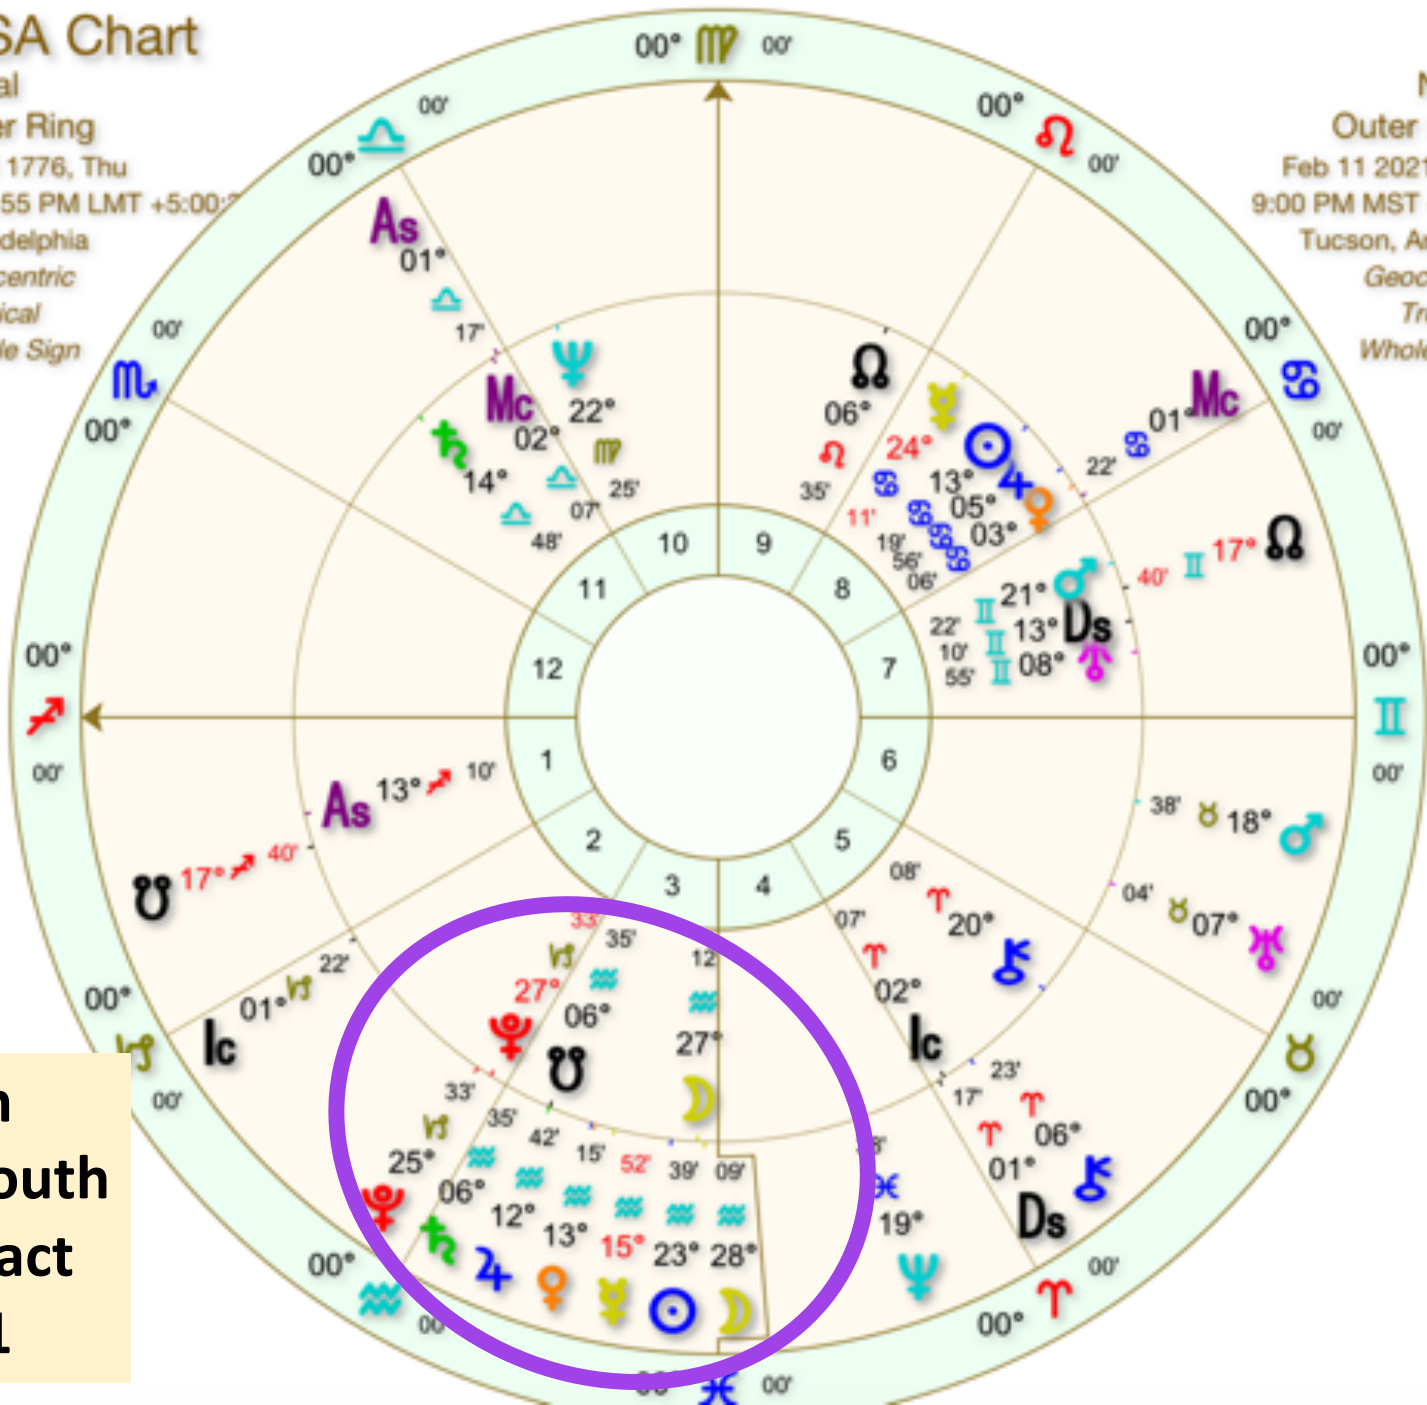

USA Chart

Natal
Inner Ring
Jul 4 1776, Thu
5:13:55 PM LMT +5:00:00
Philadelphia
Geocentric
Tropical
Whole Sign

Natal
Outer Ring
Feb 11 2021, Thu
9:00 PM MST +7:00
Tucson, Arizona
Geocentric
Tropical
Whole Sign

**Saturn
Crosses South
Node exact
Feb 11**