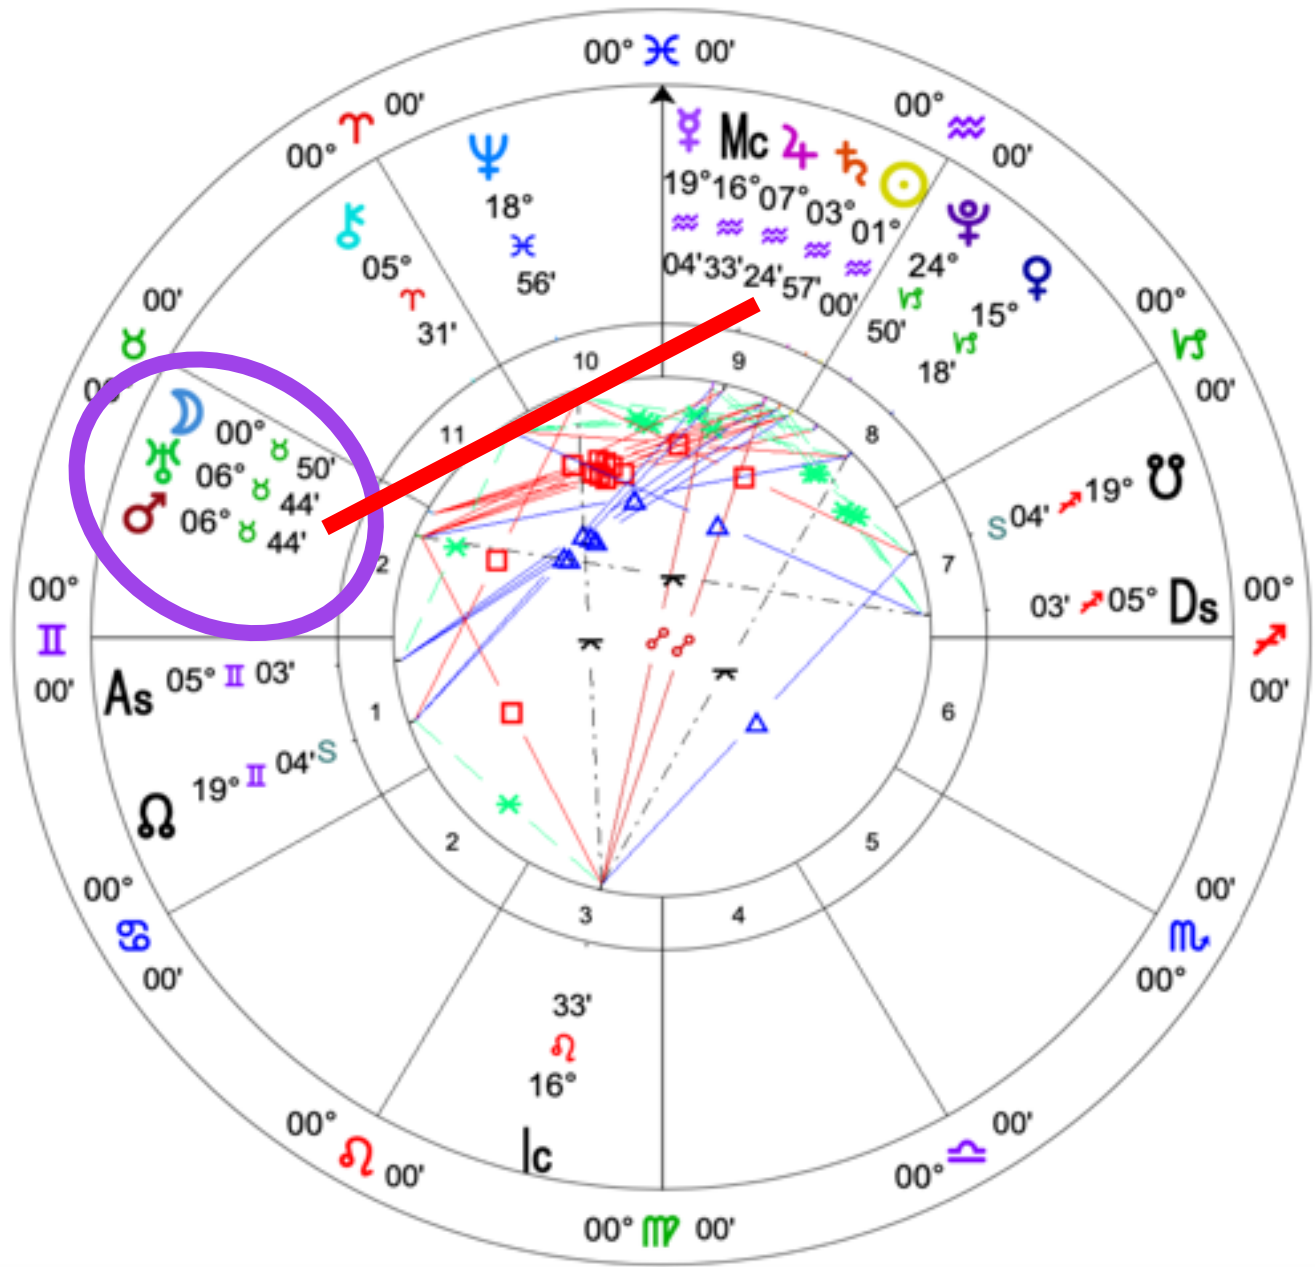

Mars Uranus
Natal Chart
Jan 20 2021, Wed
1:38 pm MST +7:00
Tucson, Arizona
32°N13'18" 110°W55'33"
Geocentric
Tropical
Whole Signs
True Node