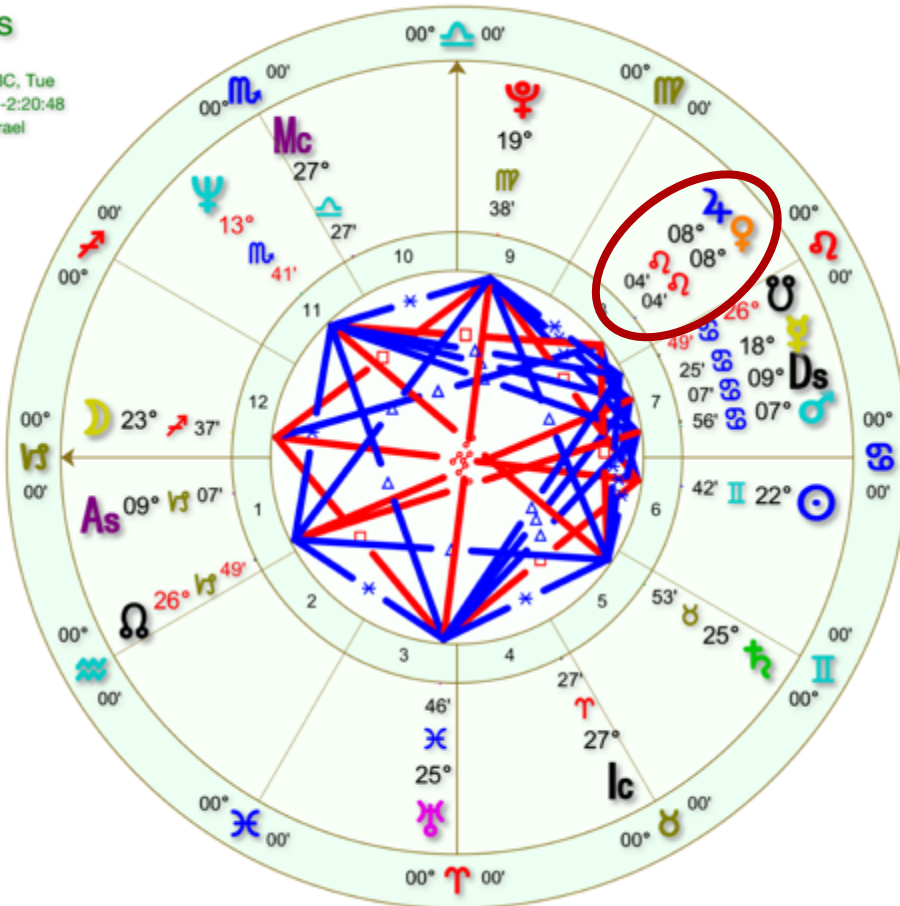

Transits

Natal
Jun 17 0002 BC, Tue
8:09 PM LMT -2:20:48
Bethlehem, Israel
Geocentric
Tropical
Whole Sign