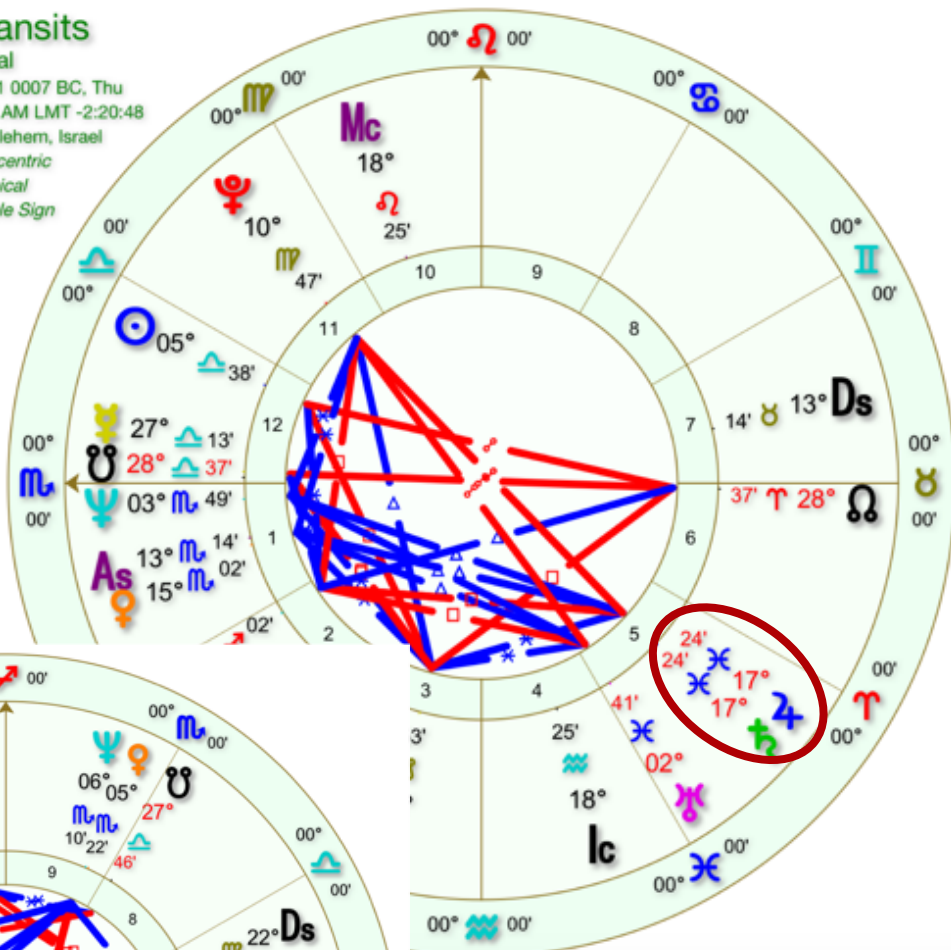

Transits

Natal
Oct 1 0007 BC, Thu
8:54 AM LMT -2:20:48
Bethlehem, Israel
Geocentric
Tropical
Whole Sign