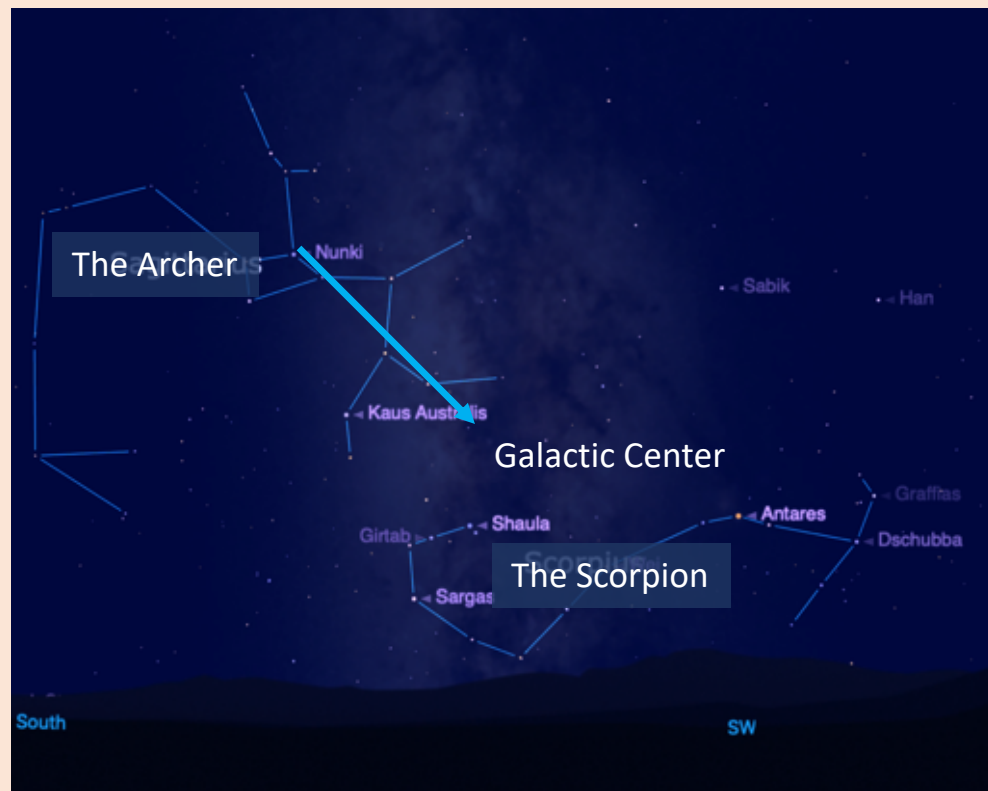

**Nunki Aug 18**

**Nunki Sep 15**

**Nunki Oct 12**

**Venus Nov 07**

**Nunki Nov 08**

**Mars Dec 02**

**Nunki Dec 05**

**Mars Dec 31**

# Out of Bounds Planets in 2020

**Mercury Dec 11, 2021** at 10:37 pm PST until  
Jan 04, 2021 at 9:34 am PST  
(maximum is 25 degrees 05)

**Mercury May 07, 2021** at 10:20 am PDT until  
May 29, 2021 at 10:15 pm PDT  
(maximum is 25 degrees 14)

**Mercury Dec 02, 2021** at 10:39 am PDT until  
Dec 28, 2021 at 09:23 am PDT  
(maximum is 25 degrees 26)

**Mars March 21, 2021** at 08:30 am PST until  
May 24, 2021 at 07:45 pm PST  
(maximum is 24 degrees 53)

**Venus May 23, 2021** at 08:05 am PDT until  
Jun 18, 2021 at 02:12 am PDT  
(maximum is 24 degrees 26)

**Venus Oct 09, 2021** at 08:03 pm PDT until  
Dec 07, 2021 at 2:35 pm PST  
(maximum is 27 degrees 14)