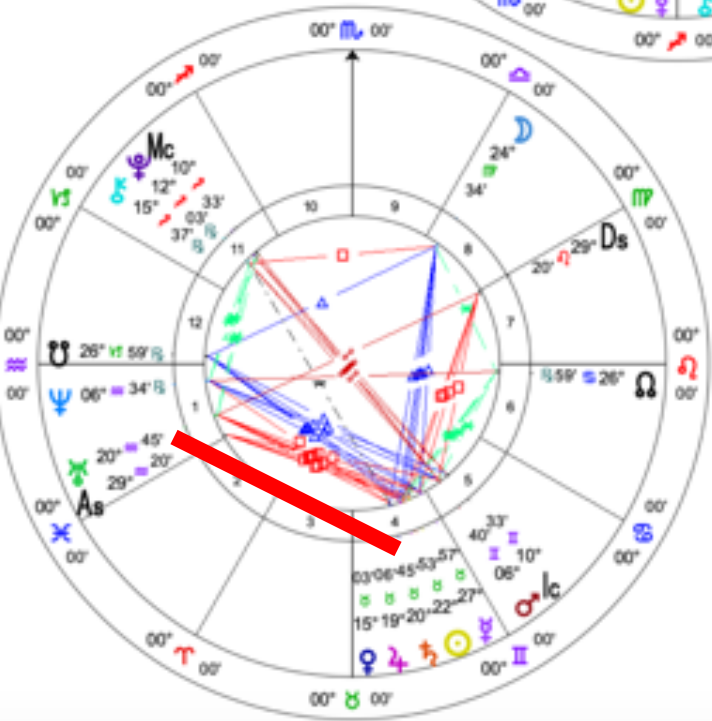

# Transits

Natal  
Jan 17 2021, Sun  
4:00 PM MST +7:00  
Tucson, Arizona  
Geocentric  
Tropical  
Whole Sign

**Mars Uranus**  
Natal Chart  
Jan 20 2021, Wed  
1:38 pm MST +7:00  
Tucson, Arizona  
32°N13'18" 110°W55'33"  
Geocentric  
Tropical  
Whole Signs  
True Node

# Uranus Saturn Square

1999 to 2000

July 17, 1999

Nov 14, 1999

May 13, 2000

Upper Right  
 Transits Nov 14 1999  
 Natal Chart  
 Nov 14 1999, Sun  
 2:35:59 am MST +7:00  
 Tucson, Arizona  
 32°N13'18" 110°W55'33"  
 Geocentric  
 Tropical  
 Whole Signs  
 True Node