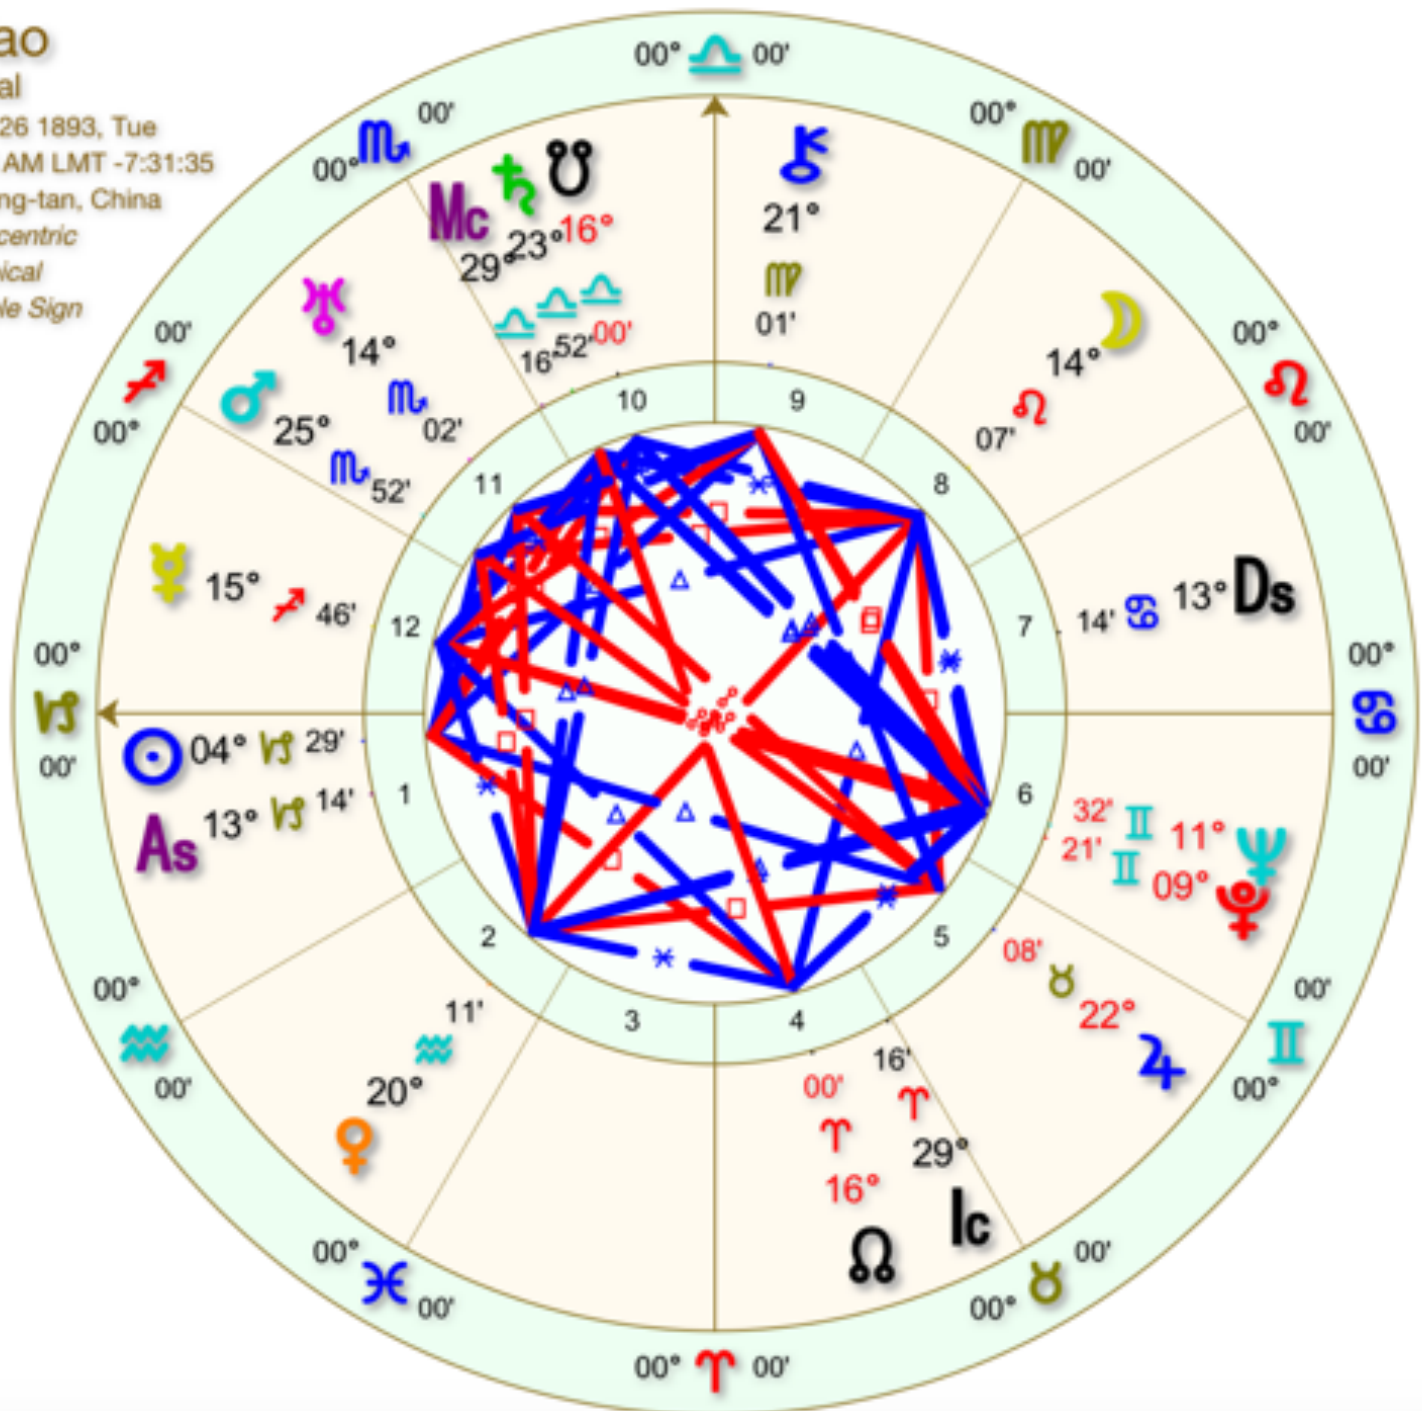

Mao

Natal

Dec 26 1893, Tue

7:30 AM LMT -7:31:35

Hsiang-tan, China

Geocentric

Tropical

Whole Sign