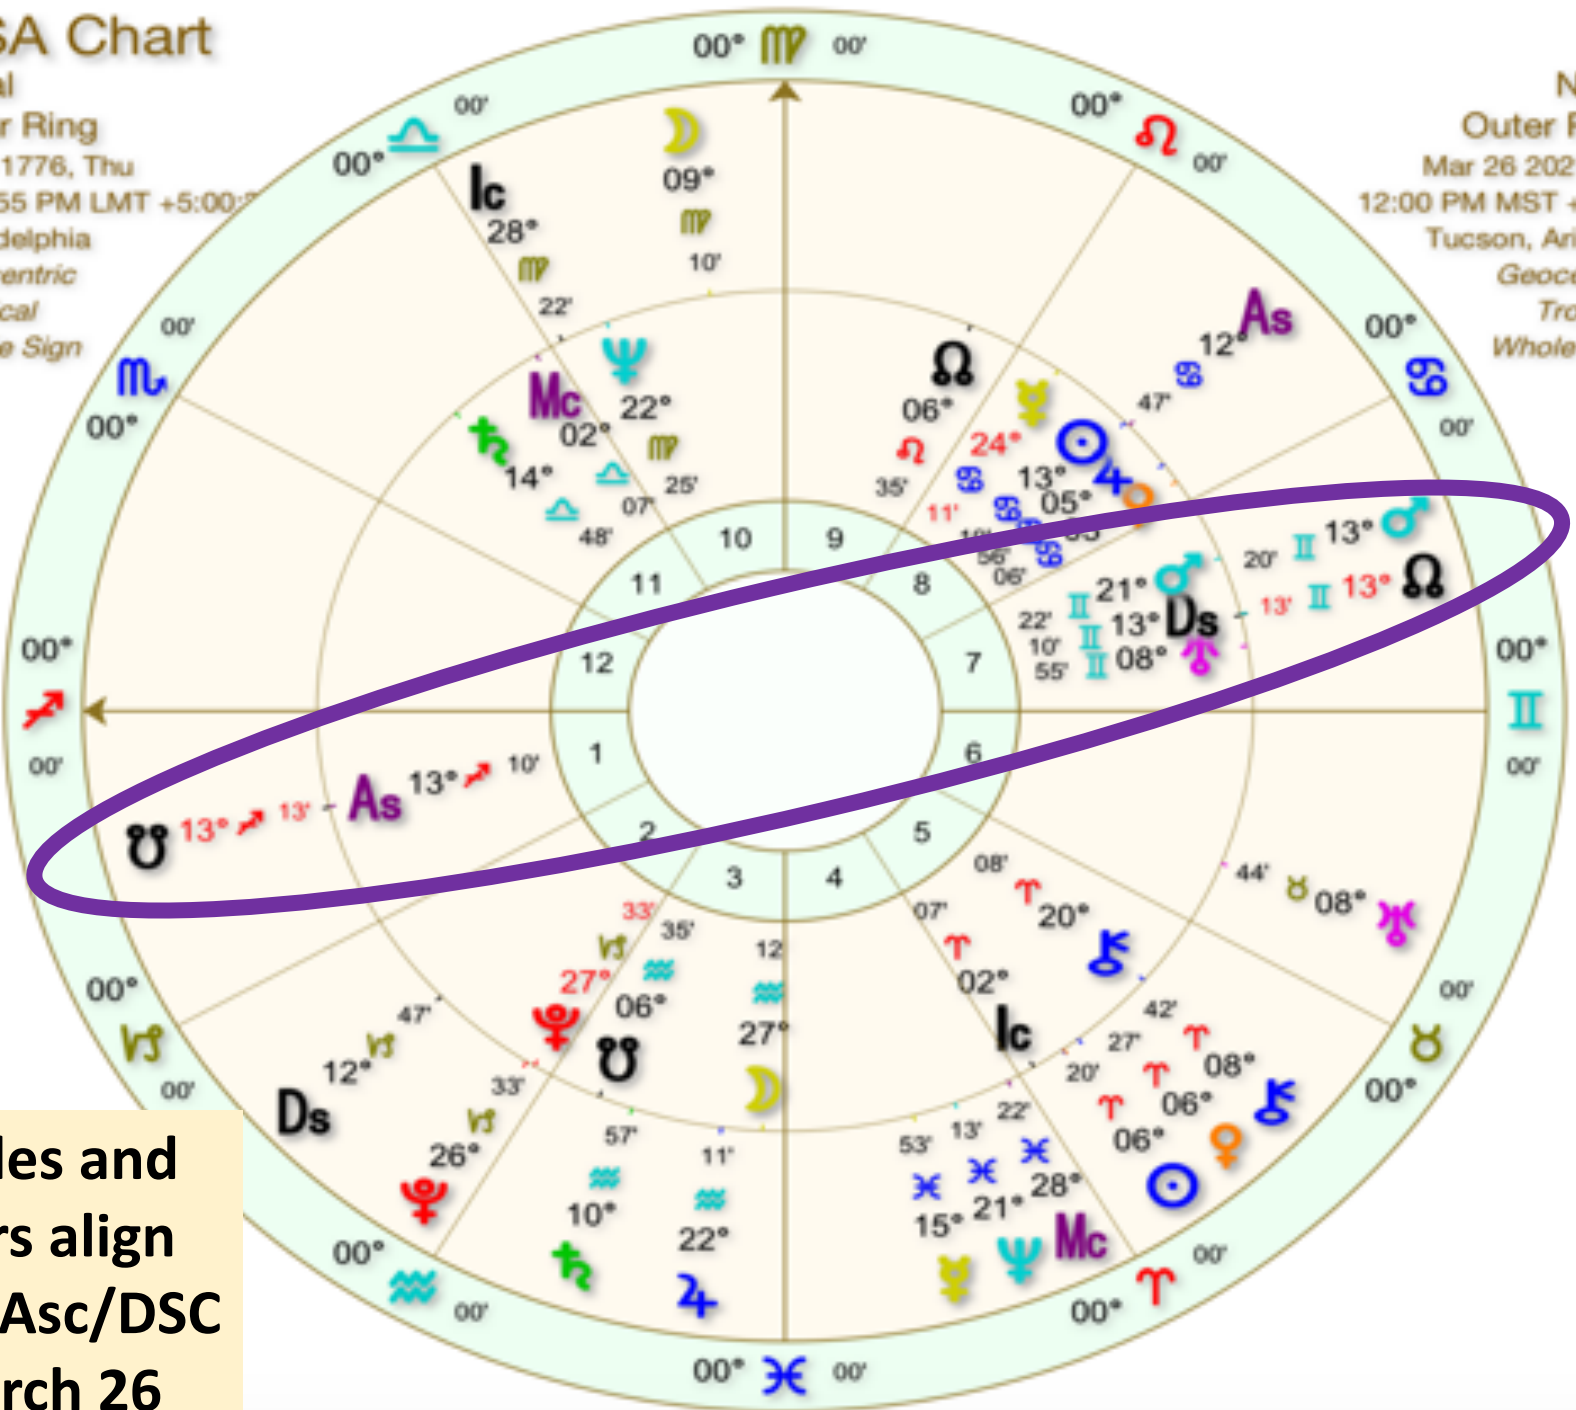

Natal

Outer Ring

Mar 26 2021, Fri  
12:00 PM MST +7:00

Tucson, Arizona

Geocentric

Tropical

Whole Sign

**Nodes and  
Mars align  
With Asc/DSC  
March 26**