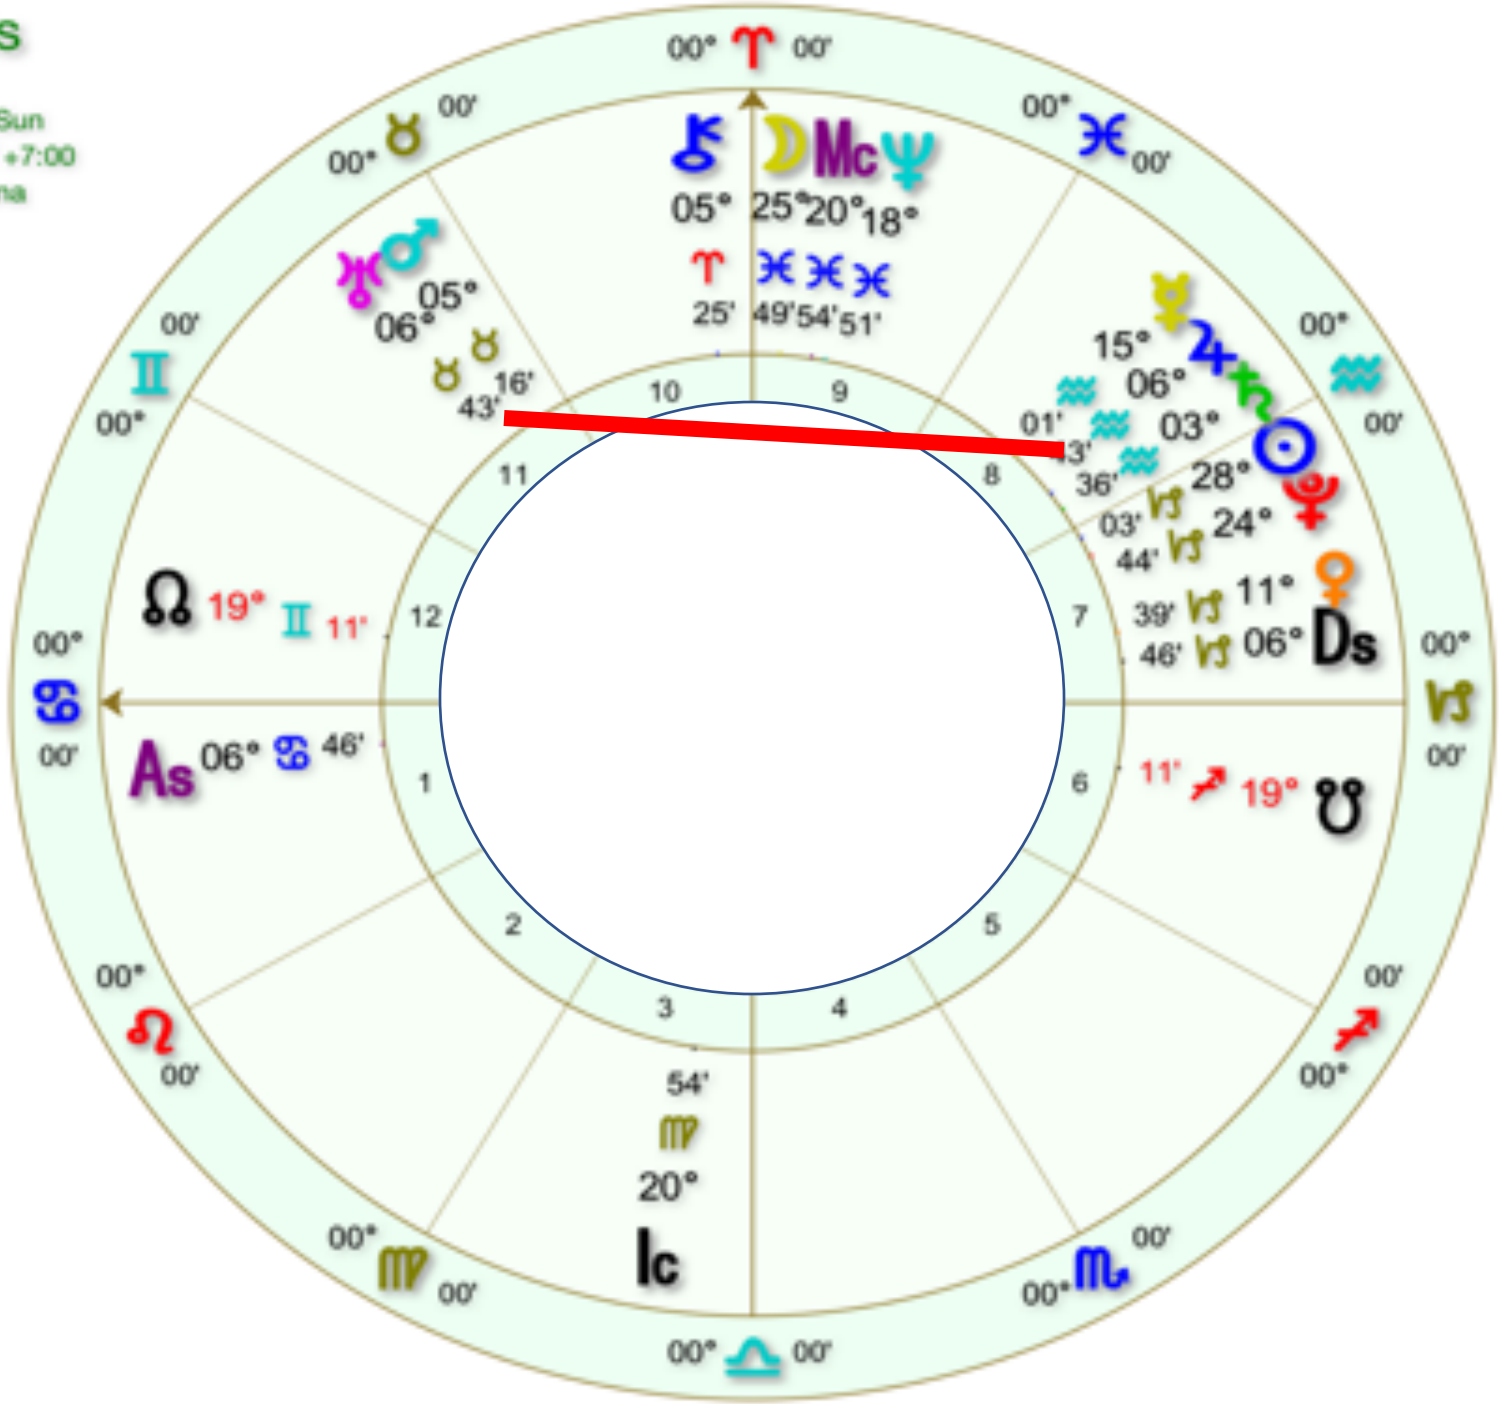

Transits

Natal
Jan 17 2021, Sun
4:00 PM MST +7:00
Tucson, Arizona
Geocentric
Tropical
Whole Sign