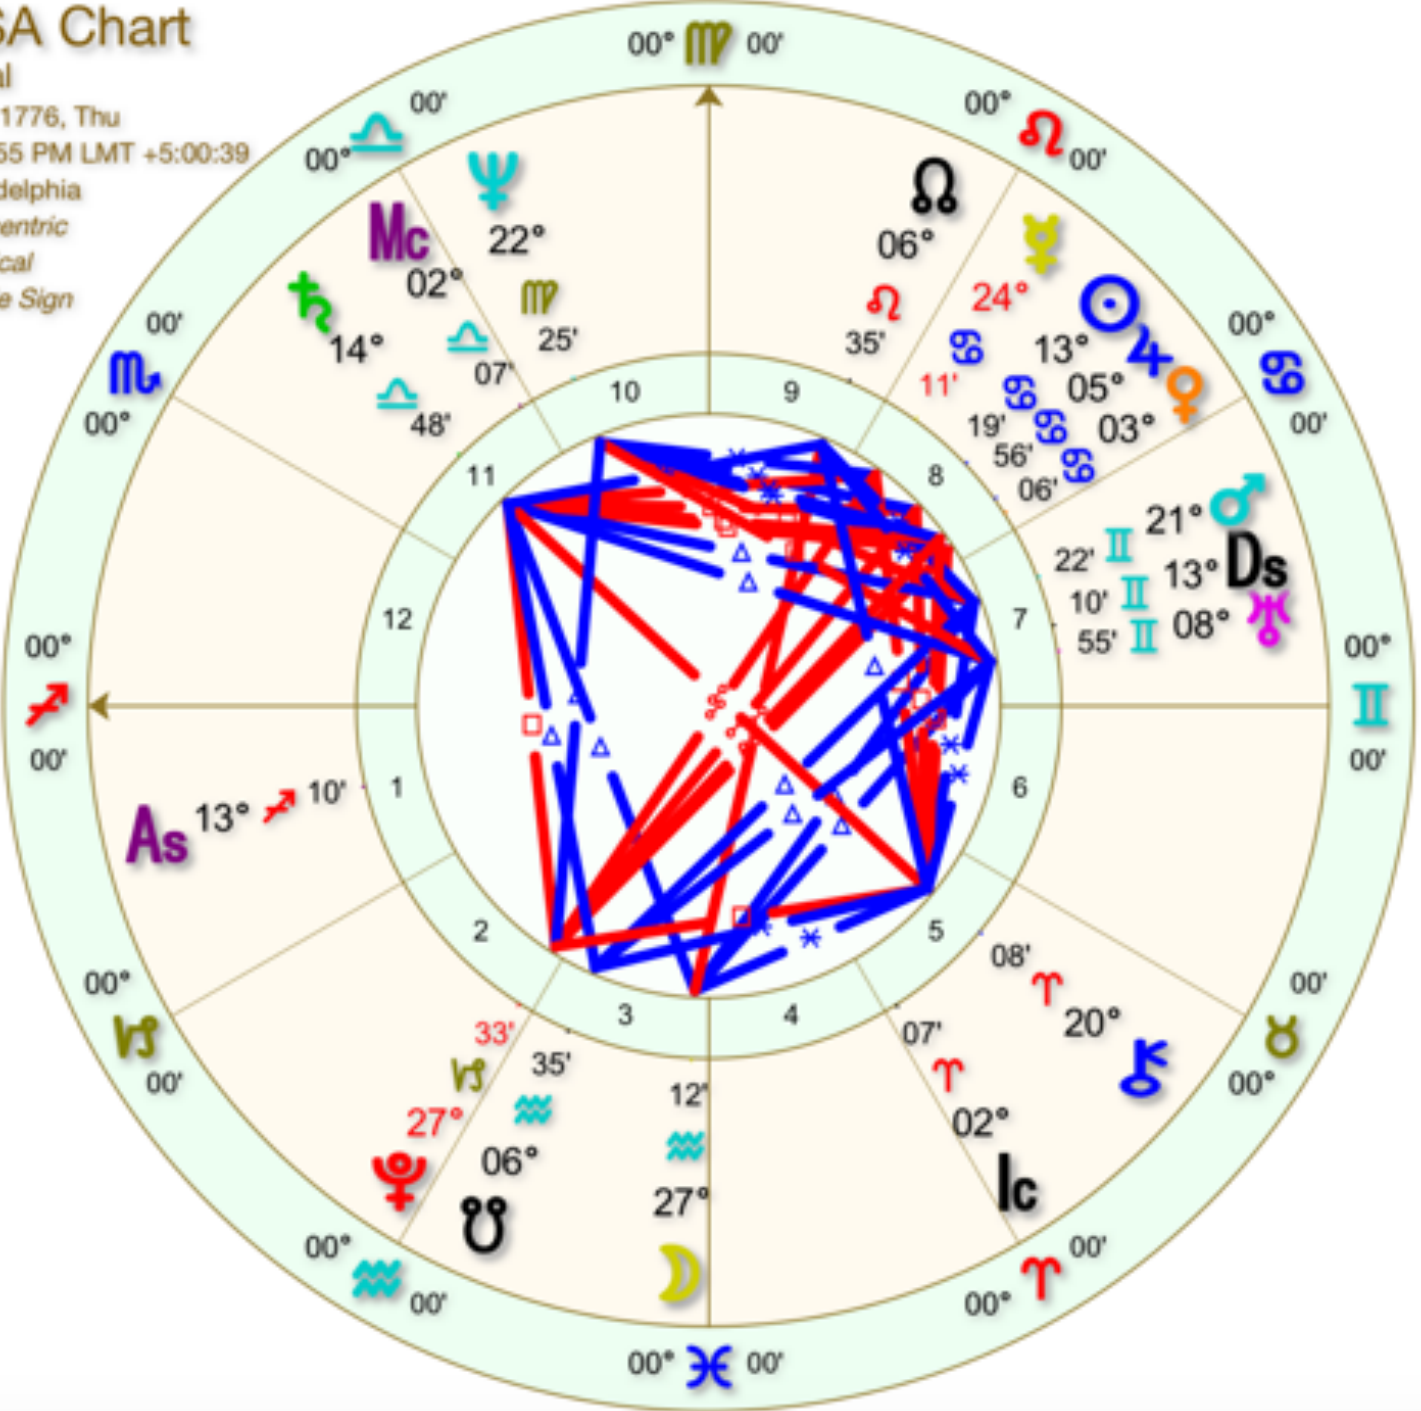

# USA Chart

Natal

Jul 4 1776, Thu

5:13:55 PM LMT +5:00:39

Philadelphia

Geocentric

Tropical

Whole Sign