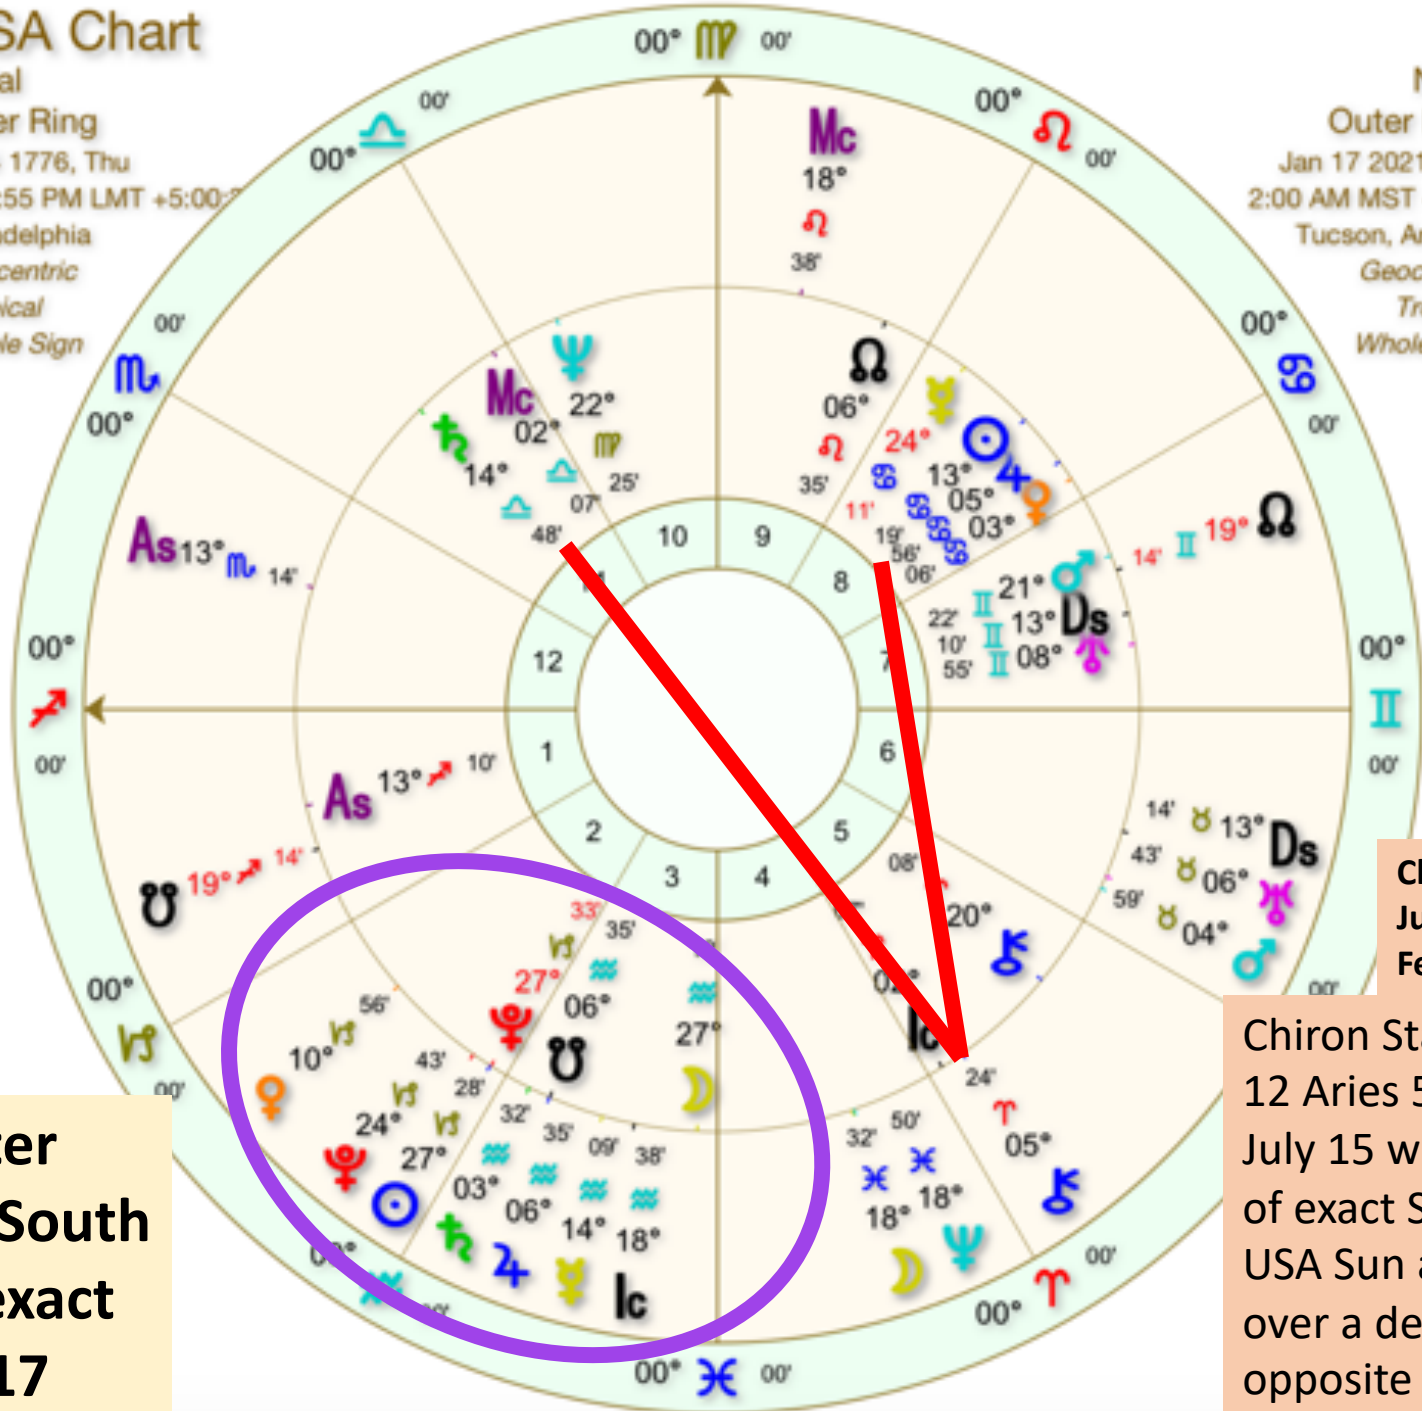

USA Chart

Natal
Inner Ring
Jul 4 1776, Thu
5:13:55 PM LMT +5:00
Philadelphia
Geocentric
Tropical
Whole Sign

Natal
Outer Ring
Jan 17 2021, Sun
2:00 AM MST +7:00
Tucson, Arizona
Geocentric
Tropical
Whole Sign

**Jupiter
Crosses South
Node exact
Jan 17**

**Chiron square
Jupiter exact
Feb 1, 2021**

**Chiron Stations R at
12 Aries 55 on
July 15 within 24 min
of exact Square to
USA Sun and just
over a degree
opposite Saturn**