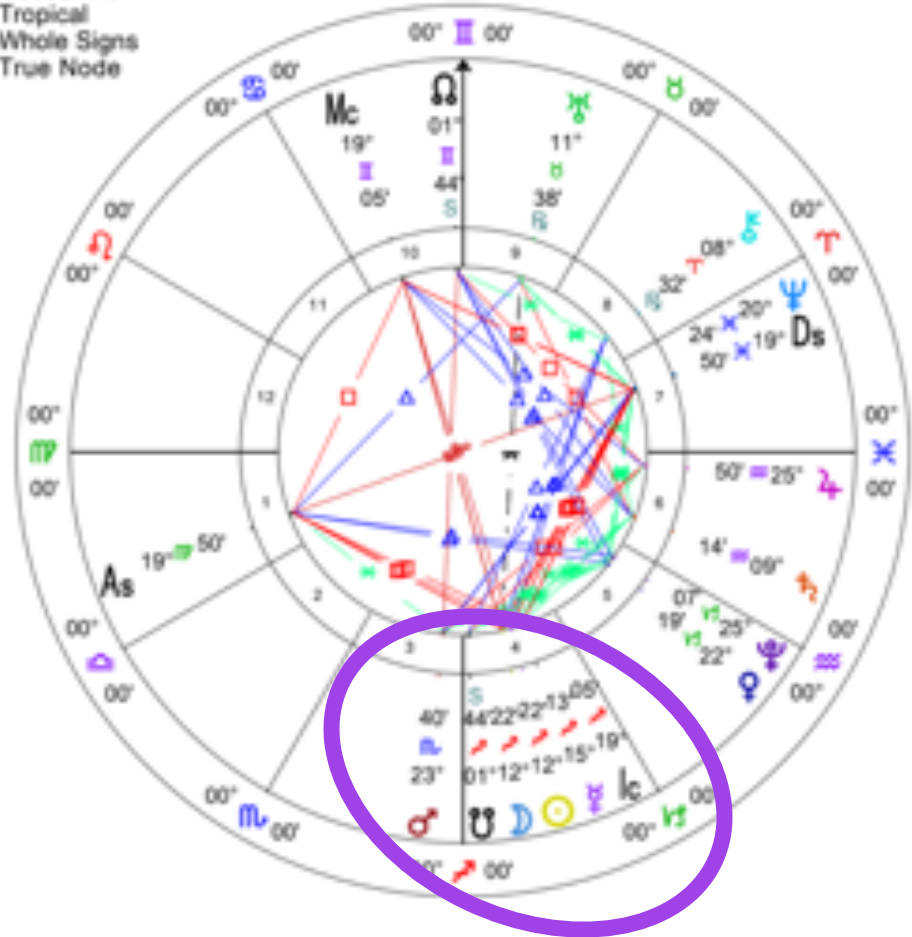

Chart 1  
**Full Moon May 26 2021**  
 Event Chart  
 May 26 2021, Wed  
 4:13:43 am MST +7:00  
 Tucson, Arizona  
 32°N13'18" 110°W55'33"  
 Geocentric  
 Tropical  
 Whole Signs  
 True Node

Chart 2  
**New Moon Jun 10 2021**  
 Event Chart  
 Jun 10 2021, Thu  
 3:52:28 am MST +7:00  
 Tucson, Arizona  
 32°N13'18" 110°W55'33"  
 Geocentric  
 Tropical  
 Whole Signs  
 True Node

Chart 3  
 Full Moon Nov 19 2021  
 Event Chart  
 Nov 19 2021, Fri  
 1:57:17 am MST +7:00  
 Tucson, Arizona  
 32°N13°18" 110°W55'33"  
 Geocentric  
 Tropical  
 Whole Signs  
 True Node

Chart 4  
 New Moon Dec 4 2021  
 Event Chart  
 Dec 4 2021, Sat  
 0:42:50 am MST +7:00  
 Tucson, Arizona  
 32°N13°18" 110°W55'33"  
 Geocentric  
 Tropical  
 Whole Signs  
 True Node

<b>Apr 27</b>	<b>12:33 am Pacific</b>	<b>Perigee Full Moon</b>	<b>07 Sco37</b>	<b>Corvus the Raven</b>
<b>May 26</b>	<b>08:14 am Pacific</b>	<b>Perigee Full Moon</b>	<b>05 Sag 26</b>	<b>Head of the Scorpion</b>
<b>Nov 04</b>	<b>06:15 pm Pacific</b>	<b>Perigee New Moon</b>	<b>12 Sco 40</b>	<b>Near Zubenelgenubi</b>
<b>Dec 04</b>	<b>07:44 am Pacific</b>	<b>Perigee New Moon</b>	<b>12 Sag 22</b>	<b>Near Antares</b>