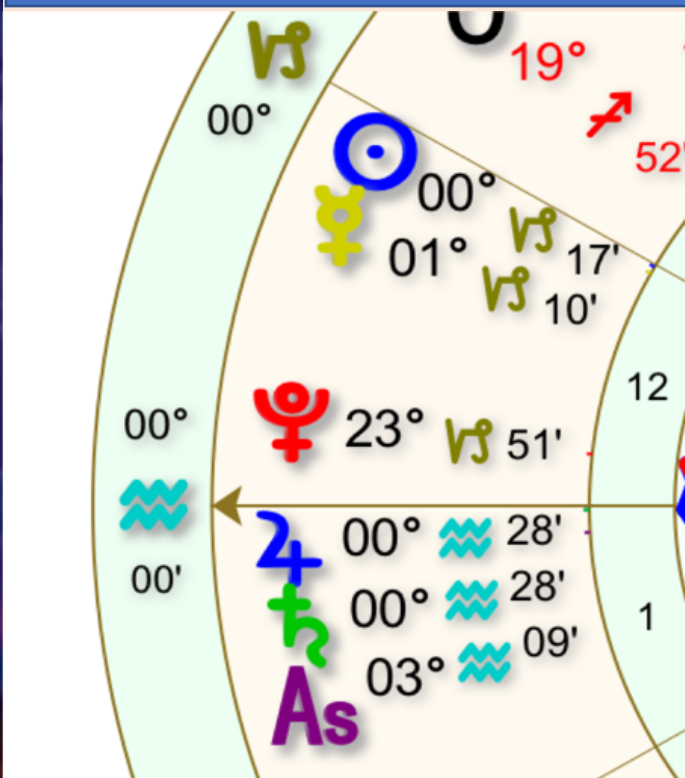

**T-Square Sep 23**, Mercury, Mars, Saturn

**T-Square Oct 12**, Sun, Mars, Eris, Jupiter,

**T-Square Oct 13**, Sun, Mars, Eris, Pluto

**Saturn Pluto with Sun and  
Mercury Jan 12, 2020**

**Jupiter Pluto April 4**

December 21, 2020  
6 pm looking West

Bottom Chart 9 am PST

Water Bearer

Goat Fish

Saturn  
Jupiter

Archer

Image from SkySafari

Moon

The Water Bearer  
a.k.a Aquarius

The Goat Fish  
a.k.a Capricorn

Saturn  
Jupiter

♈ Aquarius by Seasonal Sign

♄

♃

♋

December 21, 2020 exact  
Just after Sunset