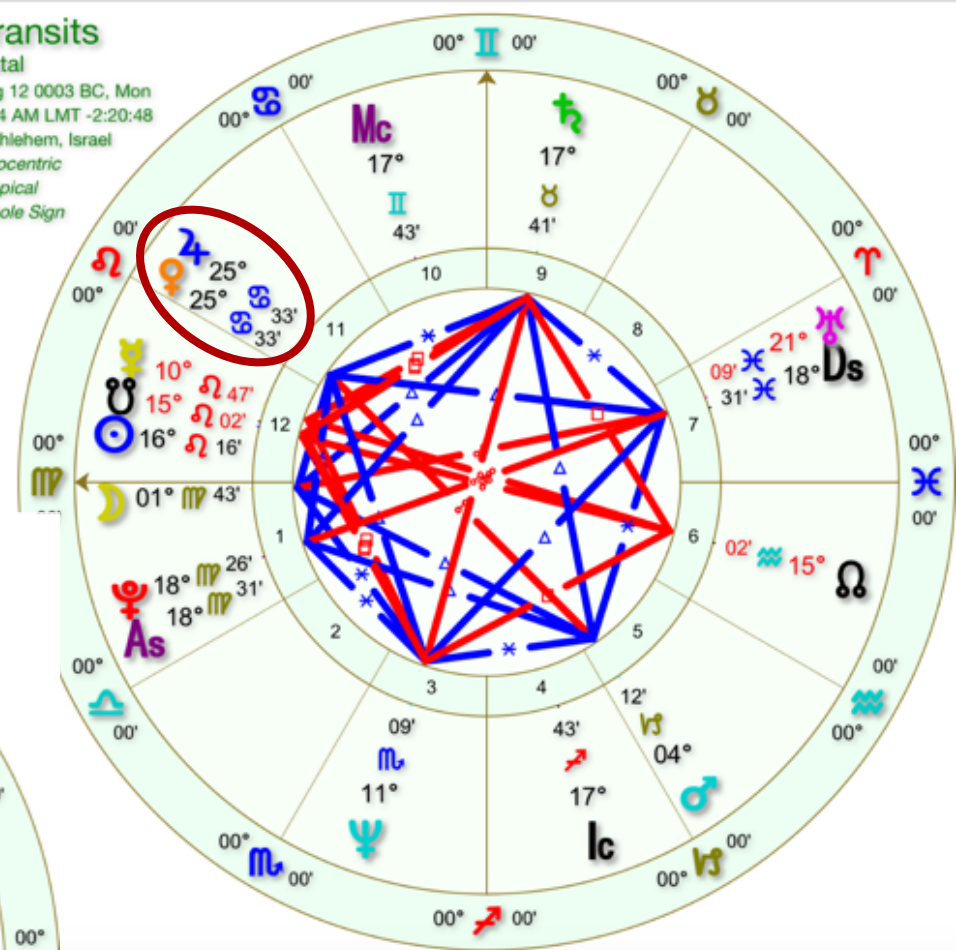

Other researchers feel the triple conjunction of Venus and Jupiter that occurred in

3 BC - August 12 at 25 Cancer

2 BC - June 17 at 8 Leo and August 24 at 22 Leo

with a mutual occultation (meaning one planet covered the other similar to an eclipse) between Jupiter and Venus on June 18, 2 BCE was the more likely Star of Bethlehem.

What is so remarkable about this Jupiter Saturn conjunction is how close it is.

Plus it is visible and it is happening on the December Solstice when the Sun is on the Galactic Cross!

December Solstice 21, 2020 with such a close & visible Jupiter Saturn conjunction is a once in 26,000 year event.

**August 12 3 BCE 7:54AM**

Bethlehem, Isareal

Jupiter and Venus as Morning Star

**June 17, 002 BCE 8:09 pm**

Bethlehem, Israel

Jupiter and Venus (8 Leo) as evening star

### Transits

Natal  
Aug 12 0003 BC, Mon  
7:54 AM LMT -2:20:48  
Bethlehem, Israel  
Geocentric  
Tropical  
Whole Sign