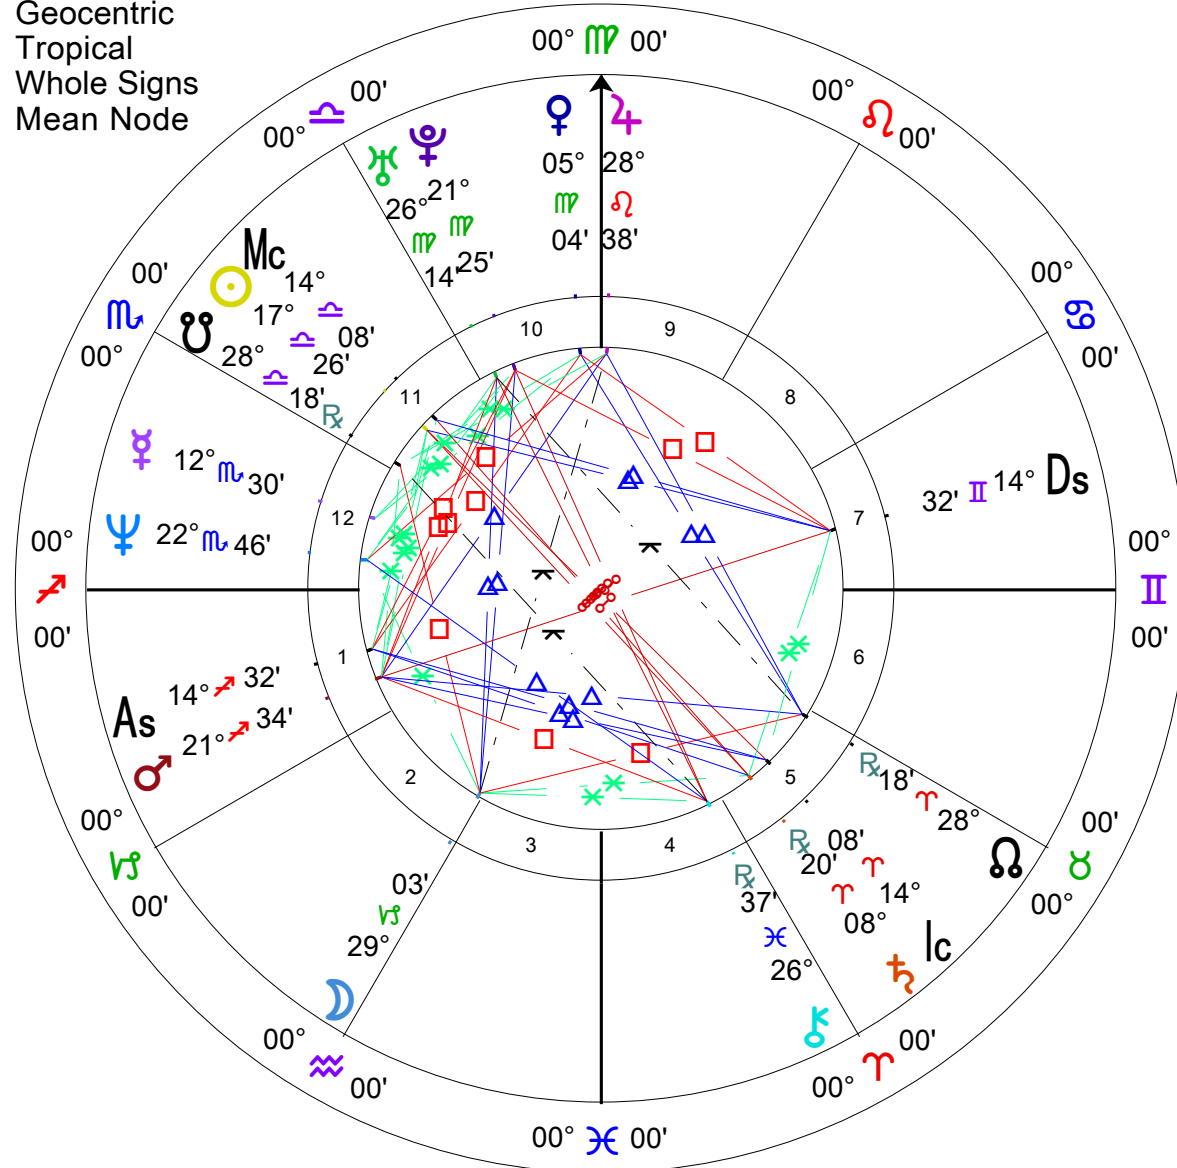

Peter Thiel
Natal Chart
Oct 11 1967, Wed
12:00 pm CET -1:00
Frankfurt am Main
50°N07' 008°E40'
Geocentric
Tropical
Whole Signs
Mean Node