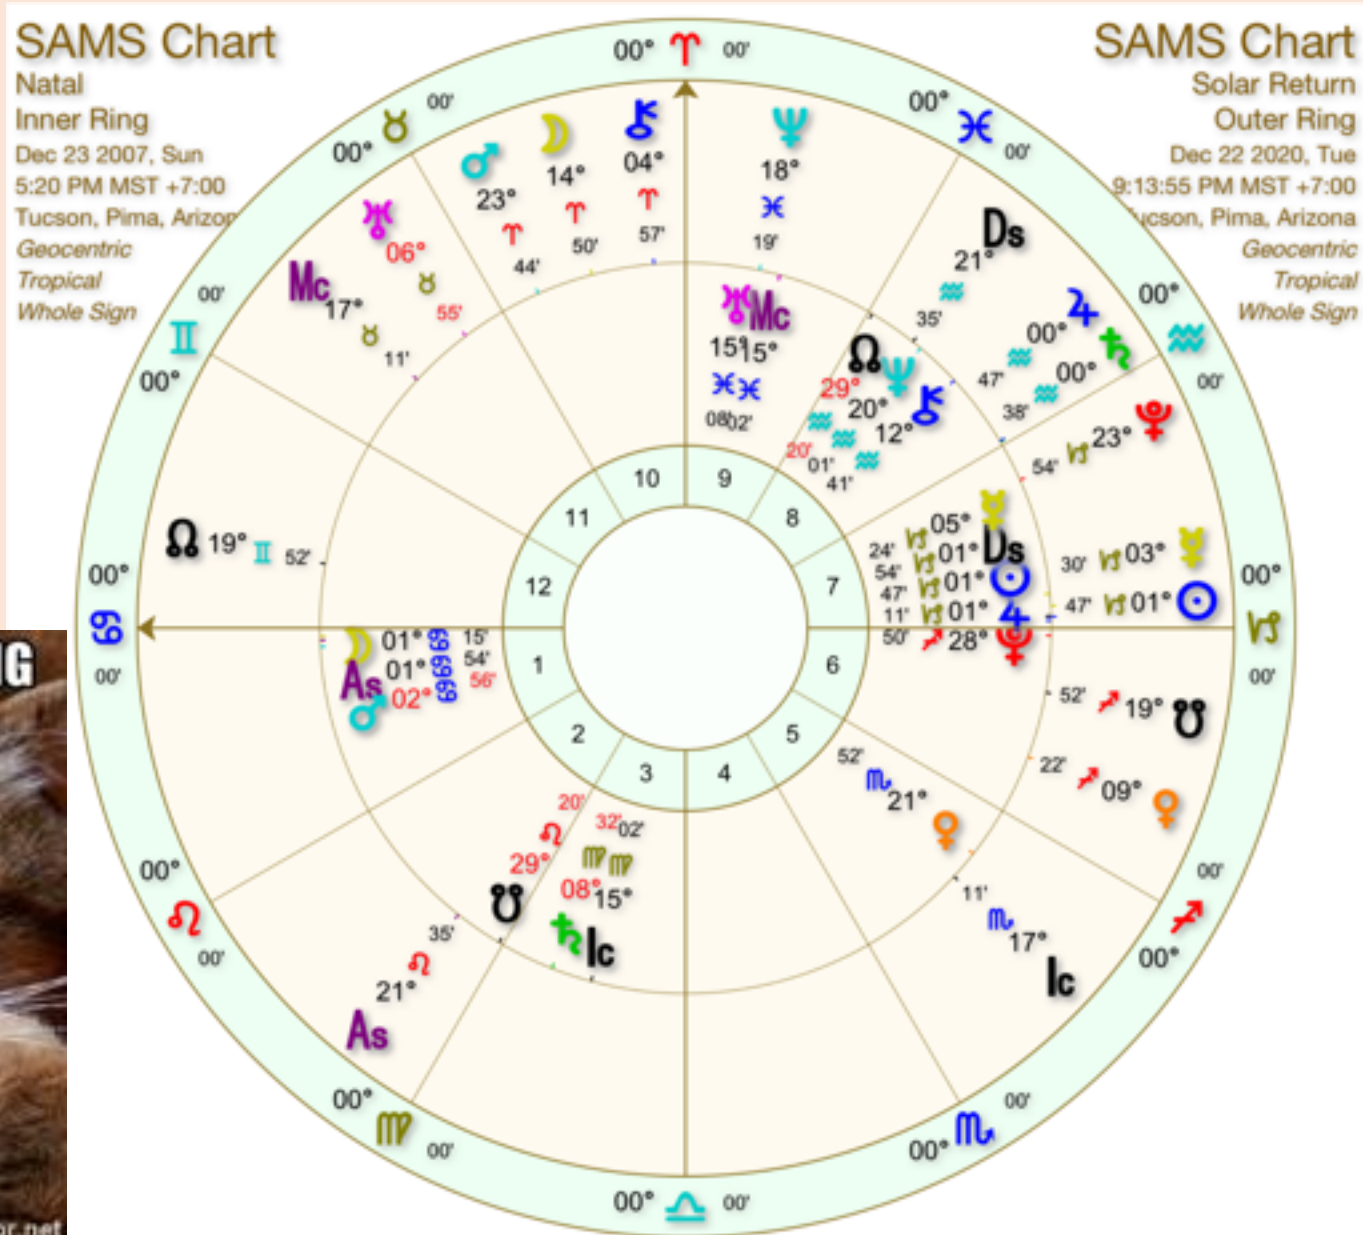

# MORE Interesting Charts

Saturn and Jupiter  
in Aquarius  
To Chiron in 2021  
Neptune in 2022  
North Node in 2023

Uranus in Taurus  
stations R Square  
Chiron in 2021