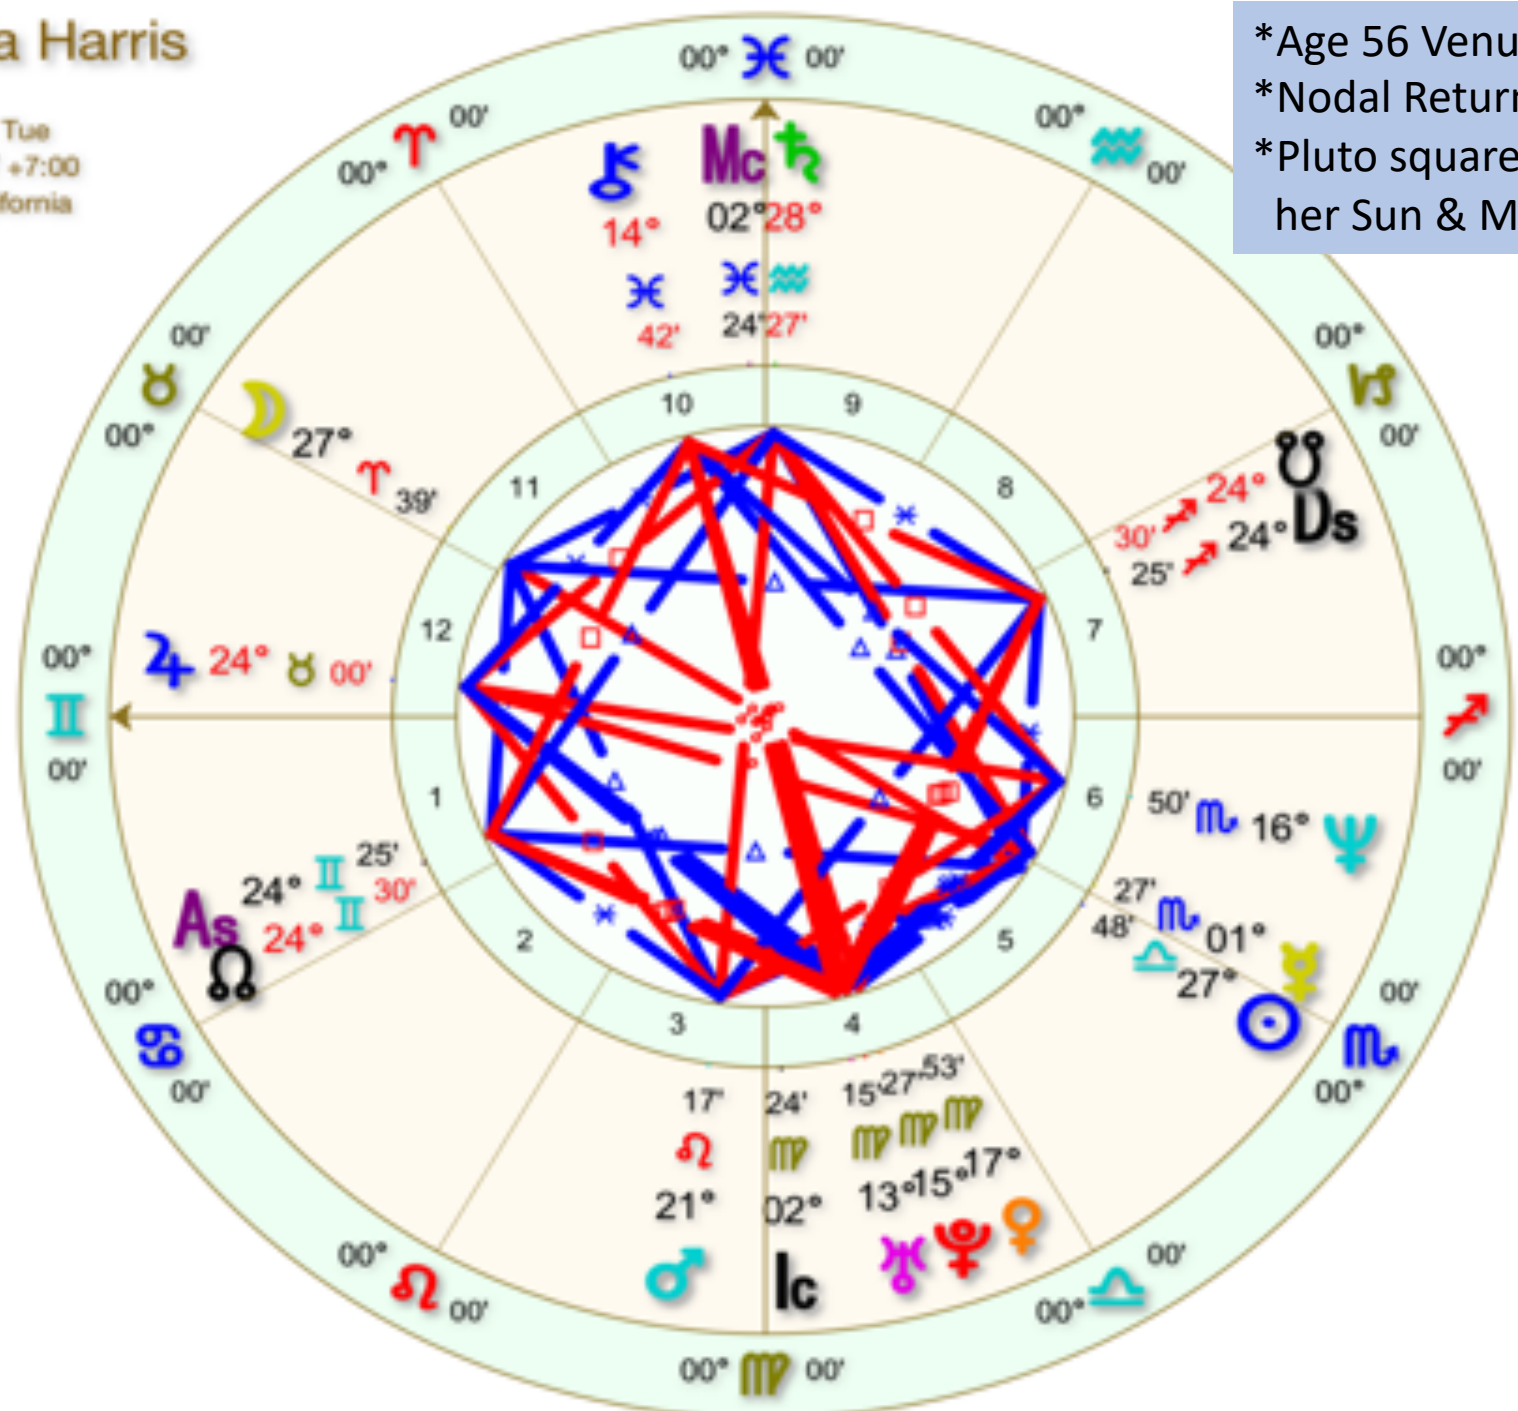

# MORE Interesting Charts

Saturn and Jupiter  
in Aquarius  
To Chiron in 2021  
Neptune in 2022  
North Node in 2023

Uranus in Taurus  
stations R Square  
Chiron in 2021

# Joe Biden

Natal

Nov 20 1942, Fri  
8:30 AM EWT +4:00  
Scranton, PA  
Geocentric  
Tropical  
Whole Sign

Pluto opposite Jupiter  
Age 79 Mars Return  
Saturn Square Mars  
Jupiter in Pisces on SN

# Kamala Harris

Natal  
Oct 20 1964, Tue  
9:28 PM PDT +7:00  
Oakland, California  
Geocentric  
Tropical  
Whole Sign

\*Age 56 Venus Return  
\*Nodal Return  
\*Pluto square her Sun & Moon

Elon Musk  
 Natal Chart  
 Jun 28 1971, Mon  
 12:00 pm EET -2:00  
 Pretoria, South Africa  
 25°S45' 028°E10'  
 Geocentric  
 Tropical  
 Whole Signs  
 Mean Node