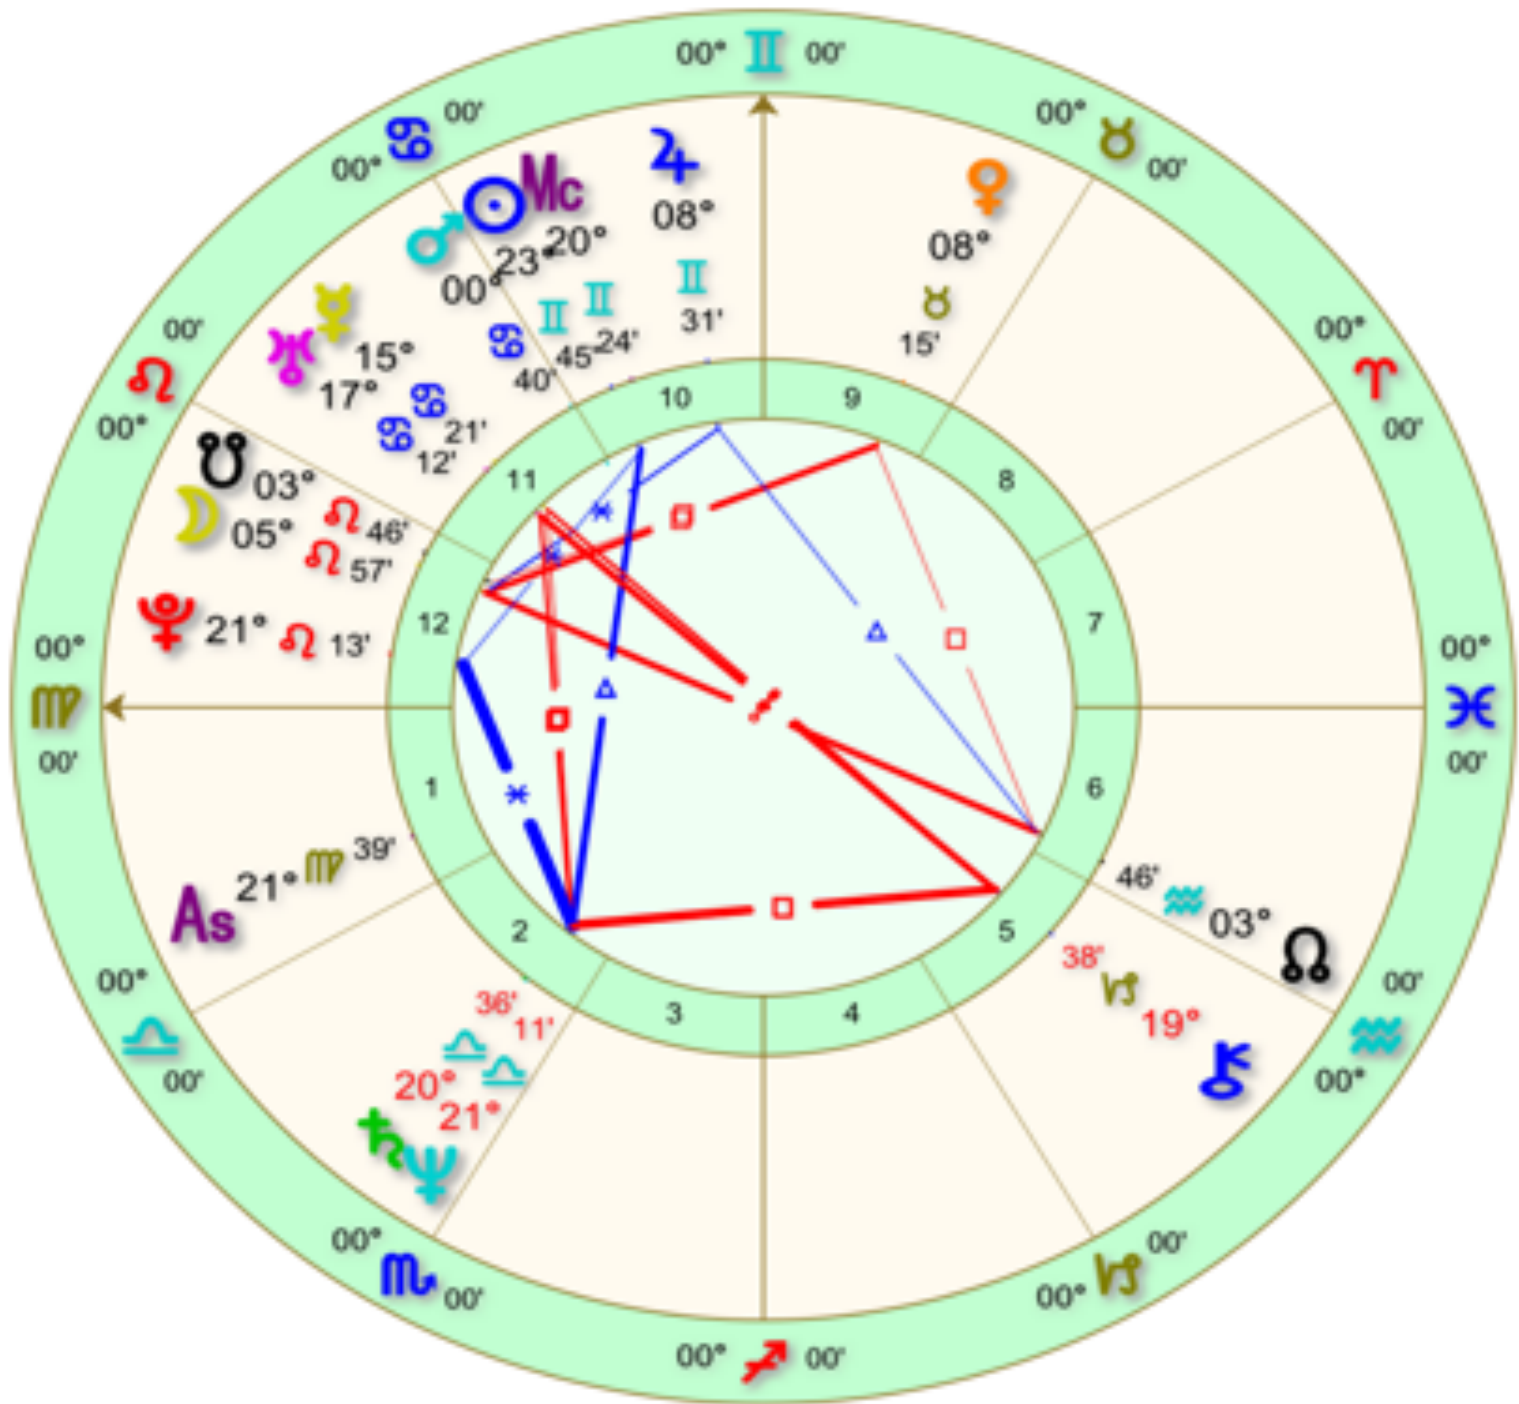

# MORE Interesting Charts

Saturn and Jupiter  
in Aquarius  
To Chiron in 2021  
Neptune in 2022  
North Node in 2023

Uranus in Taurus  
stations R Square  
Chiron in 2021