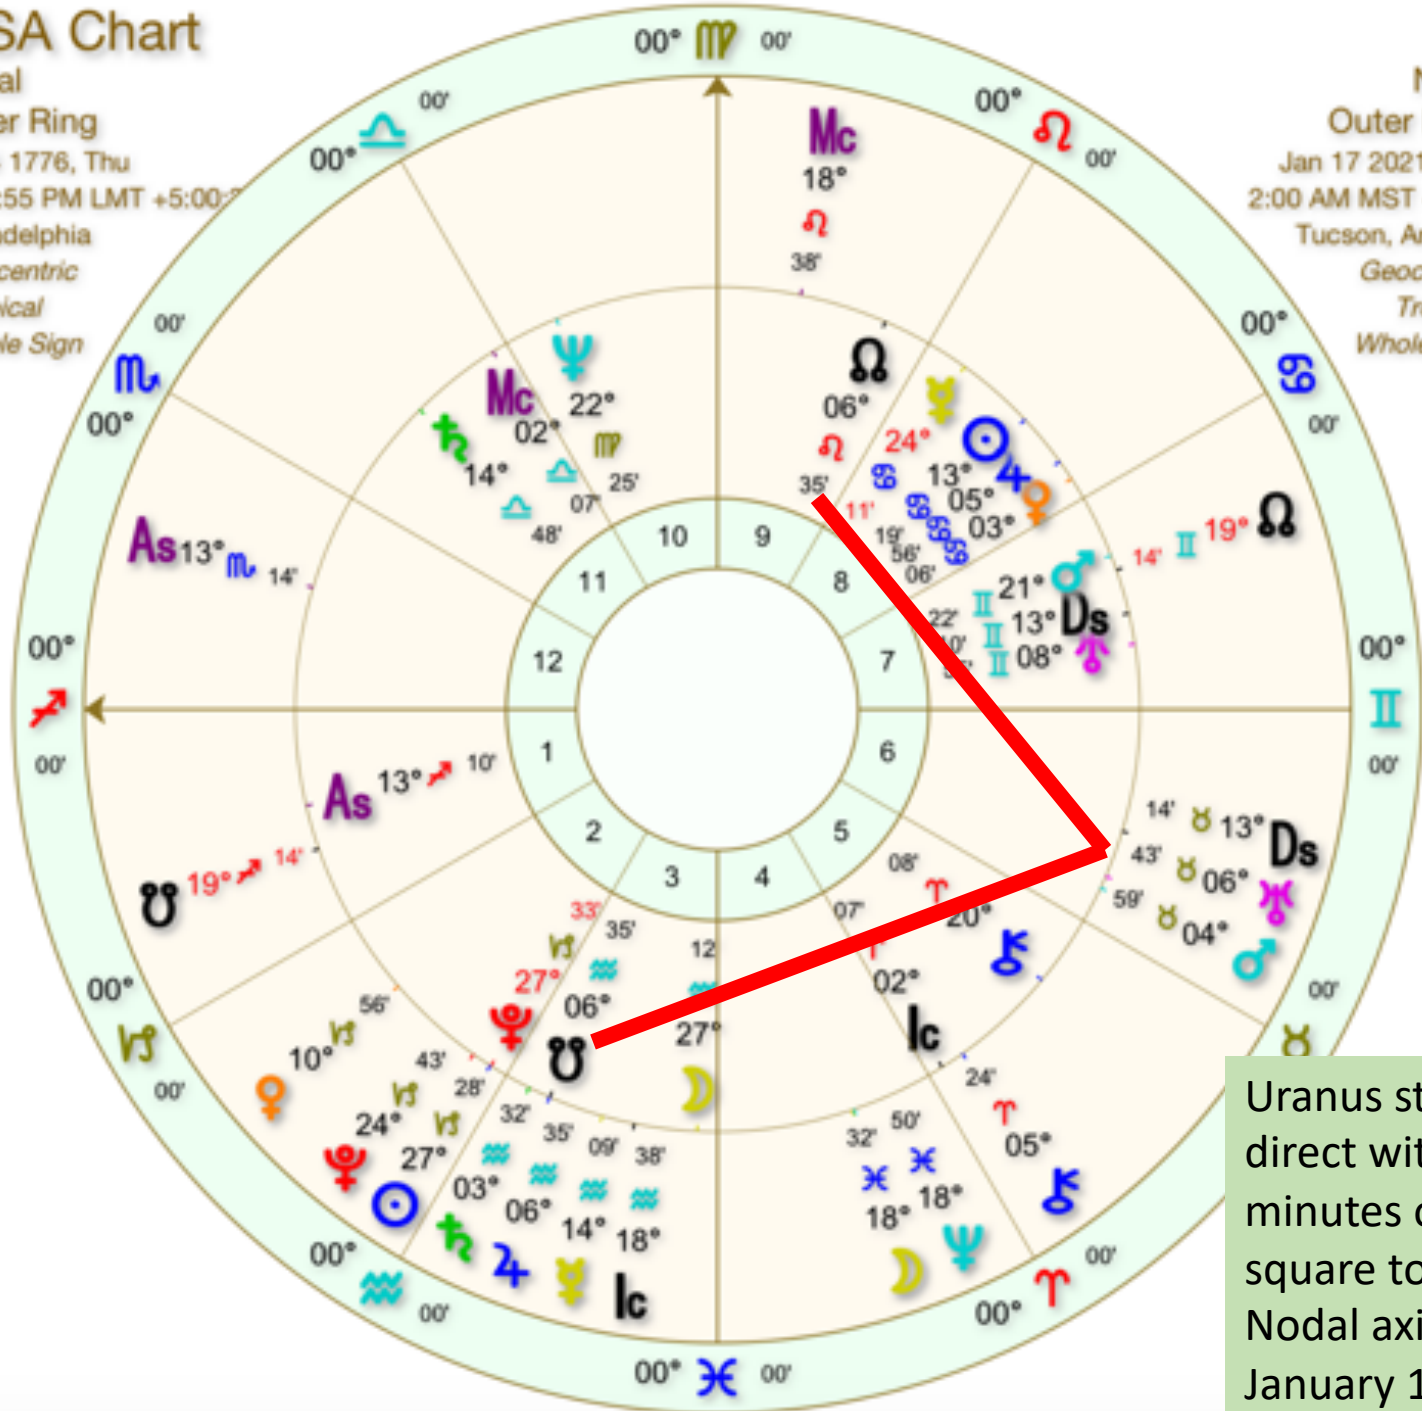

USA Chart

Natal
Inner Ring
Jul 4 1776, Thu
5:13:55 PM LMT +5:00
Philadelphia
Geocentric
Tropical
Whole Sign

Natal
Outer Ring
Jan 17 2021, Sun
2:00 AM MST +7:00
Tucson, Arizona
Geocentric
Tropical
Whole Sign

Uranus stations
direct within 8
minutes of an exact
square to the USA
Nodal axis on
January 14