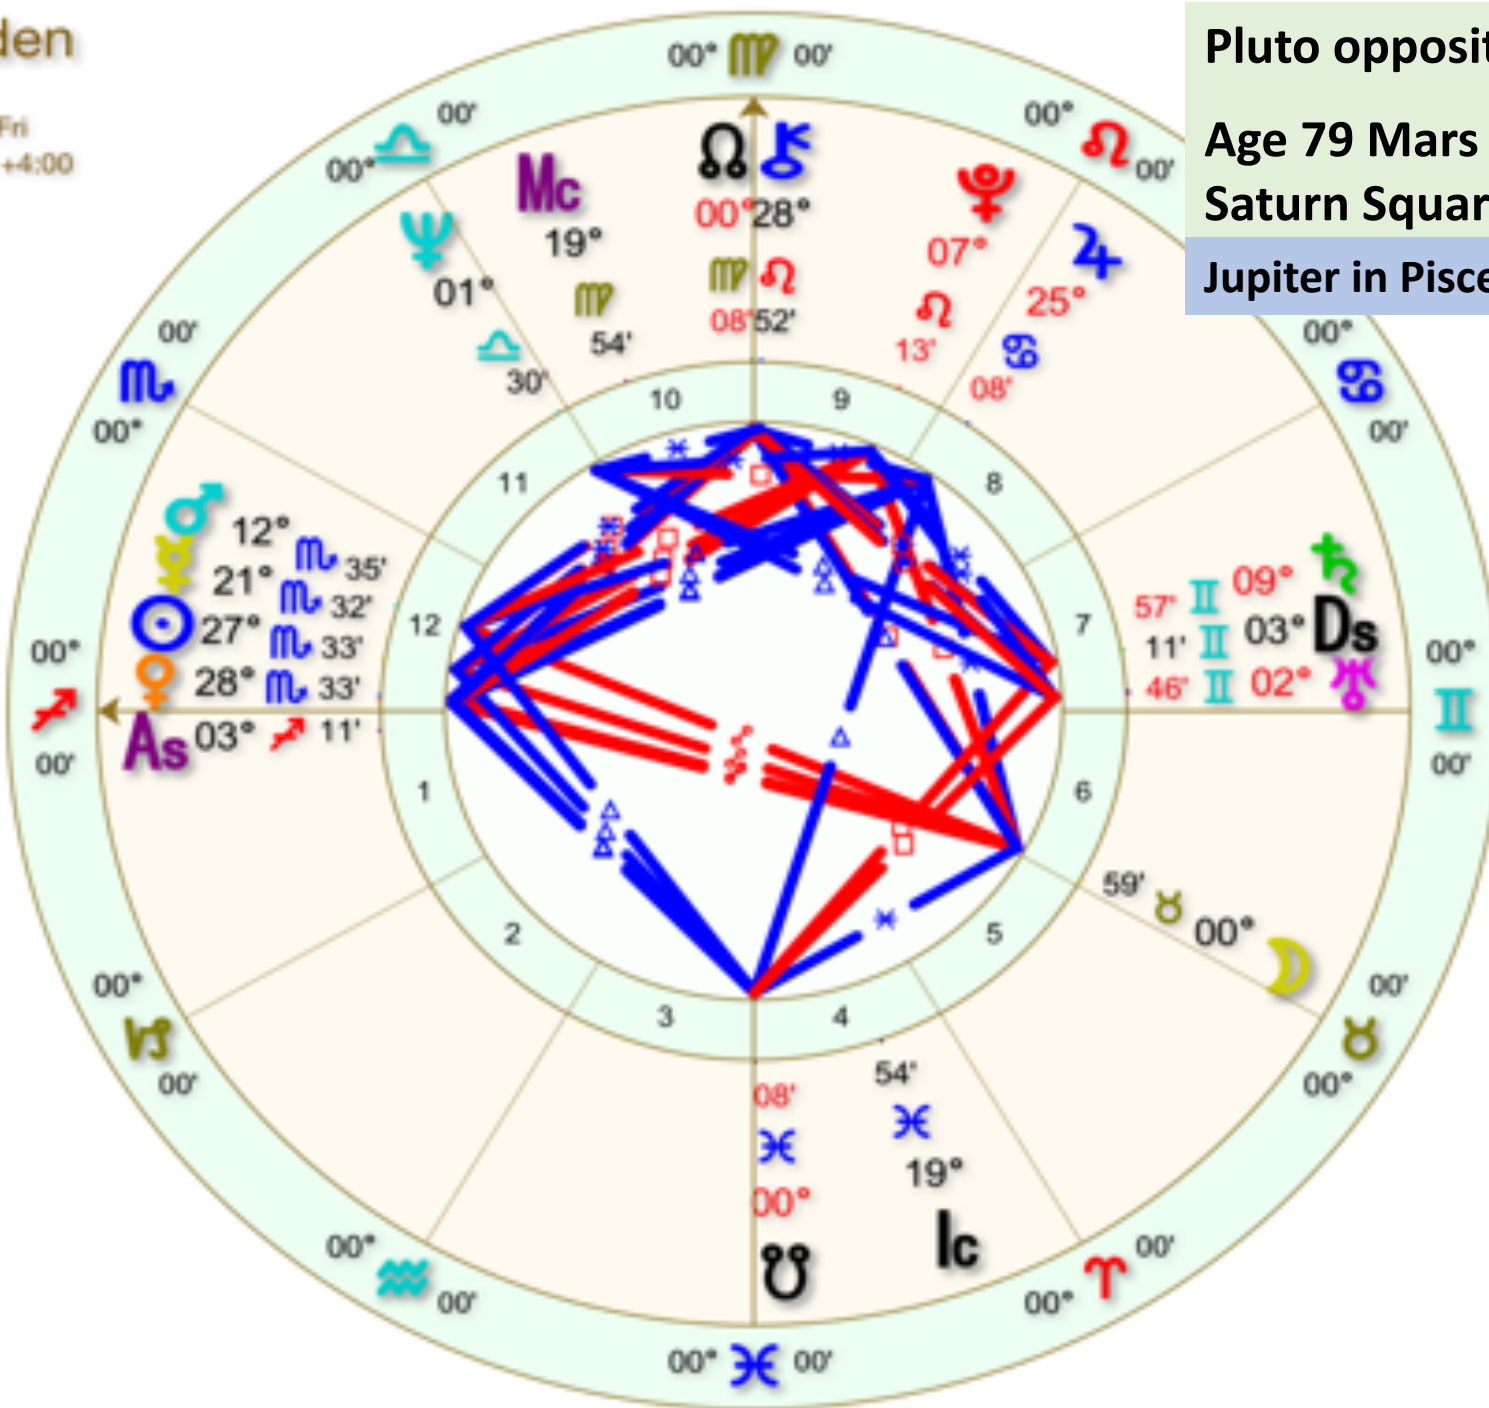

Joe Biden

Natal

Nov 20 1942, Fri
8:30 AM EWT +4:00
Scranton, PA
Geocentric
Tropical
Whole Sign

Pluto opposite Jupiter
Age 79 Mars Return
Saturn Square Mars
Jupiter in Pisces on SN