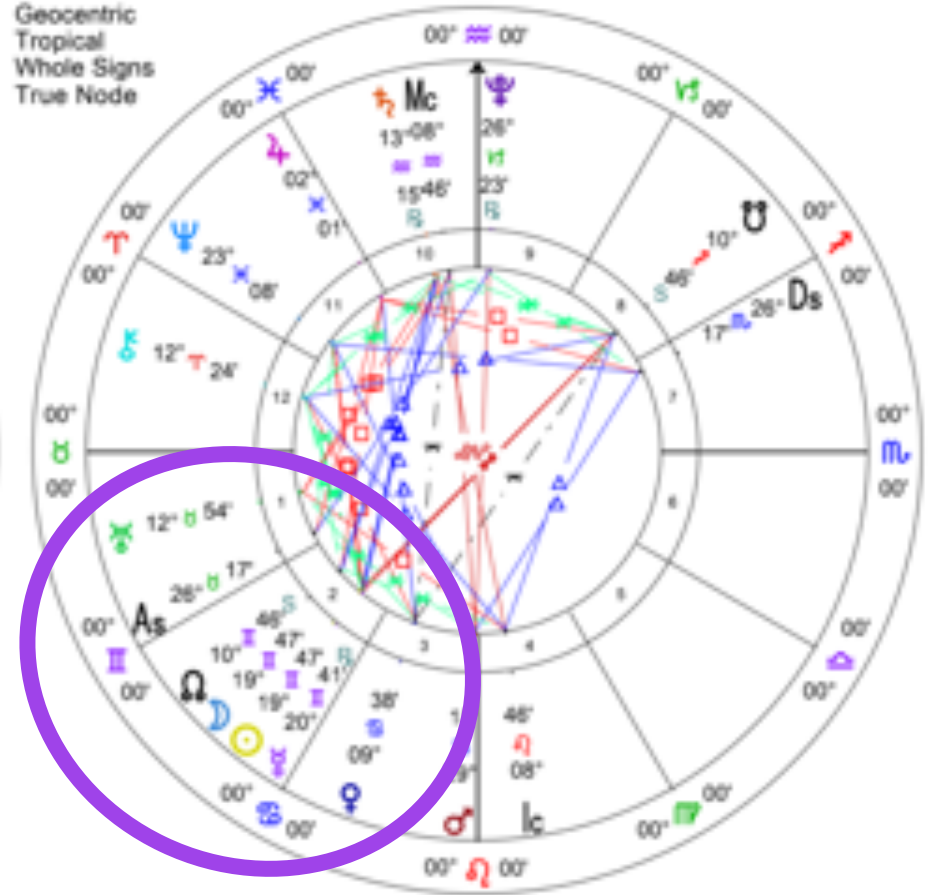

Chart 1  
**Full Moon May 26 2021**  
 Event Chart  
 May 26 2021, Wed  
 4:13:43 am MST +7:00  
 Tucson, Arizona  
 32°N13'18" 110°W55'33"  
 Geocentric  
 Tropical  
 Whole Signs  
 True Node

Chart 2  
**New Moon Jun 10 2021**  
 Event Chart  
 Jun 10 2021, Thu  
 3:52:28 am MST +7:00  
 Tucson, Arizona  
 32°N13'18" 110°W55'33"  
 Geocentric  
 Tropical  
 Whole Signs  
 True Node

Chart 3  
 Full Moon Nov 19 2021  
 Event Chart  
 Nov 19 2021, Fri  
 1:57:17 am MST +7:00  
 Tucson, Arizona  
 32°N13°18" 110°W55'33"  
 Geocentric  
 Tropical  
 Whole Signs  
 True Node

Chart 4  
 New Moon Dec 4 2021  
 Event Chart  
 Dec 4 2021, Sat  
 0:42:50 am MST +7:00  
 Tucson, Arizona  
 32°N13°18" 110°W55'33"  
 Geocentric  
 Tropical  
 Whole Signs  
 True Node