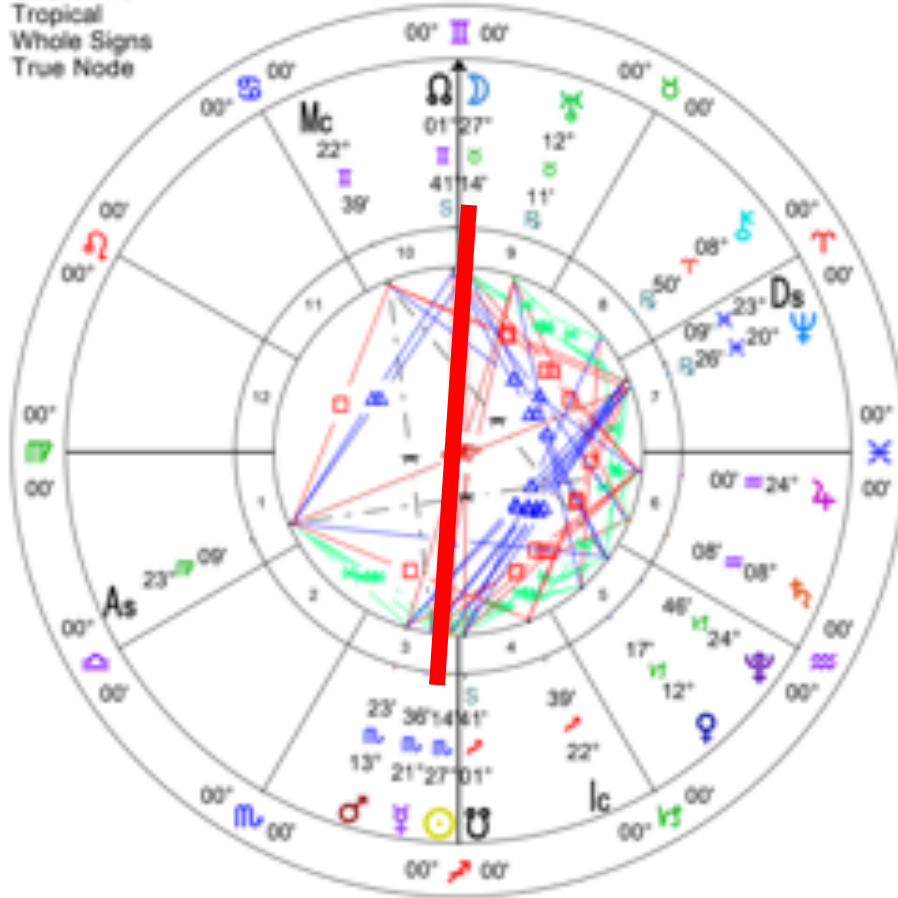

Chart 1  
**Full Moon May 26 2021**  
 Event Chart  
 May 26 2021, Wed  
 4:13:43 am MST +7:00  
 Tucson, Arizona  
 32°N13'18" 110°W55'33"  
 Geocentric  
 Tropical  
 Whole Signs  
 True Node

Chart 2  
**New Moon Jun 10 2021**  
 Event Chart  
 Jun 10 2021, Thu  
 3:52:28 am MST +7:00  
 Tucson, Arizona  
 32°N13'18" 110°W55'33"  
 Geocentric  
 Tropical  
 Whole Signs  
 True Node

Chart 3  
 Full Moon Nov 19 2021  
 Event Chart  
 Nov 19 2021, Fri  
 1:57:17 am MST +7:00  
 Tucson, Arizona  
 32°N13°18" 110°W55'33"  
 Geocentric  
 Tropical  
 Whole Signs  
 True Node

Chart 4  
 New Moon Dec 4 2021  
 Event Chart  
 Dec 4 2021, Sat  
 0:42:50 am MST +7:00  
 Tucson, Arizona  
 32°N13°18" 110°W55'33"  
 Geocentric  
 Tropical  
 Whole Signs  
 True Node

<b>Apr 27</b>	<b>12:33 am Pacific</b>	<b>Perigee Full Moon</b>	<b>07 Sco37</b>	<b>Corvus the Raven</b>
<b>May 26</b>	<b>08:14 am Pacific</b>	<b>Perigee Full Moon</b>	<b>05 Sag 26</b>	<b>Head of the Scorpion</b>
<b>Nov 04</b>	<b>06:15 pm Pacific</b>	<b>Perigee New Moon</b>	<b>12 Sco 40</b>	<b>Near Zubenelgenubi</b>
<b>Dec 04</b>	<b>07:44 am Pacific</b>	<b>Perigee New Moon</b>	<b>12 Sag 22</b>	<b>Near Antares</b>