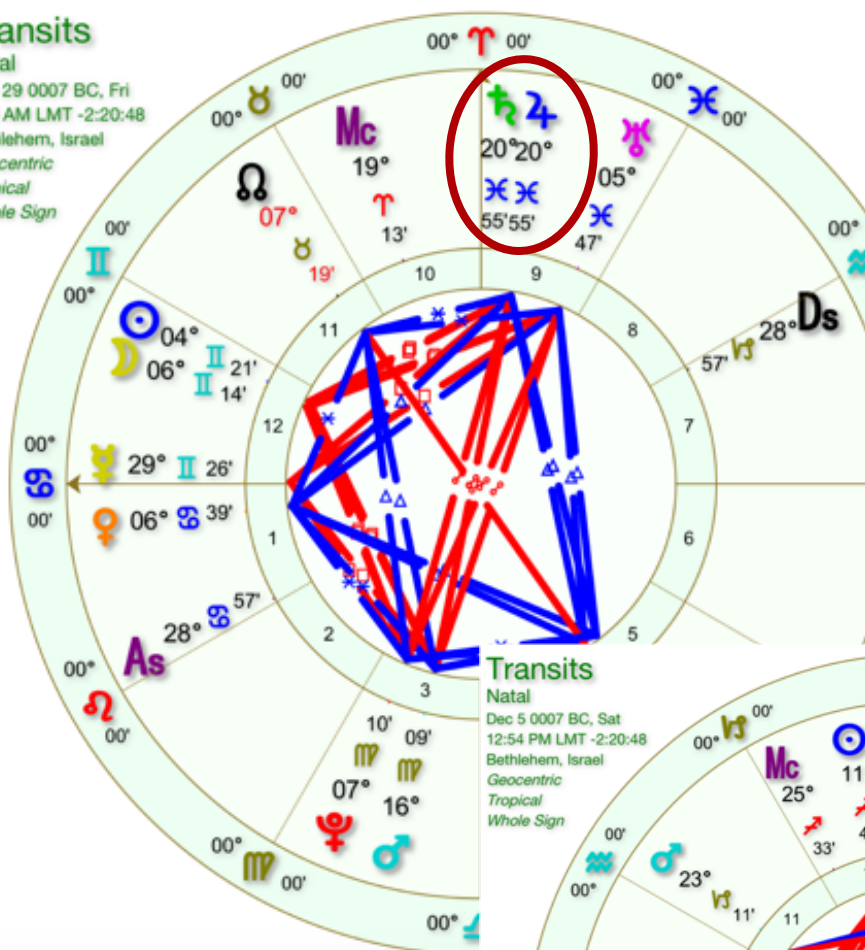

Transits

Natal
May 29 0007 BC, Fri
8:54 AM LMT -2:20:48
Bethlehem, Israel
Geocentric
Tropical
Whole Sign