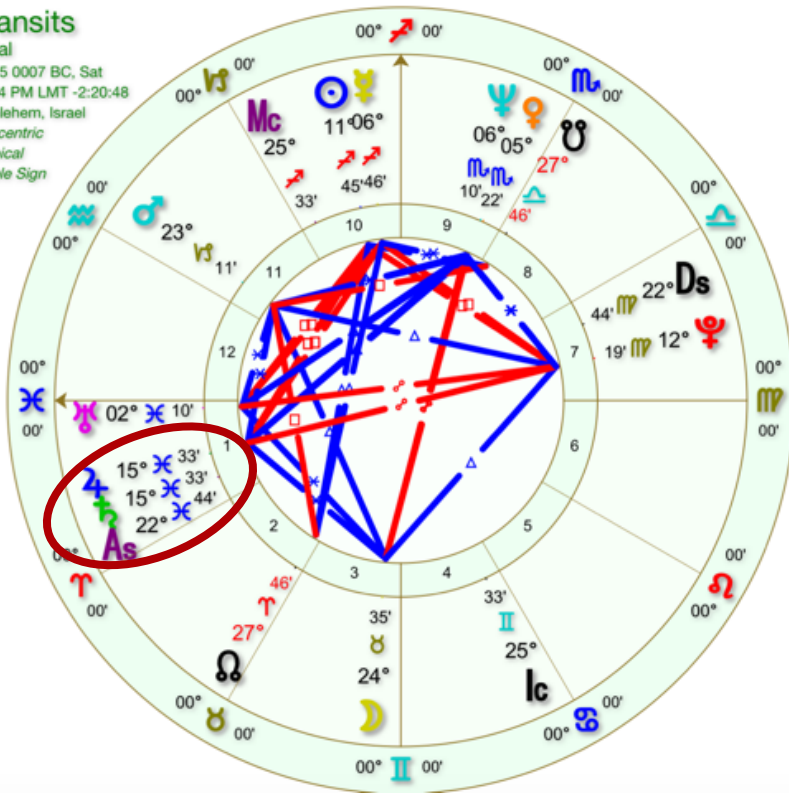

Transits

Natal
Dec 5 0007 BC, Sat
12:54 PM LMT -2:20:48
Bethlehem, Israel
Geocentric
Tropical
Whole Sign