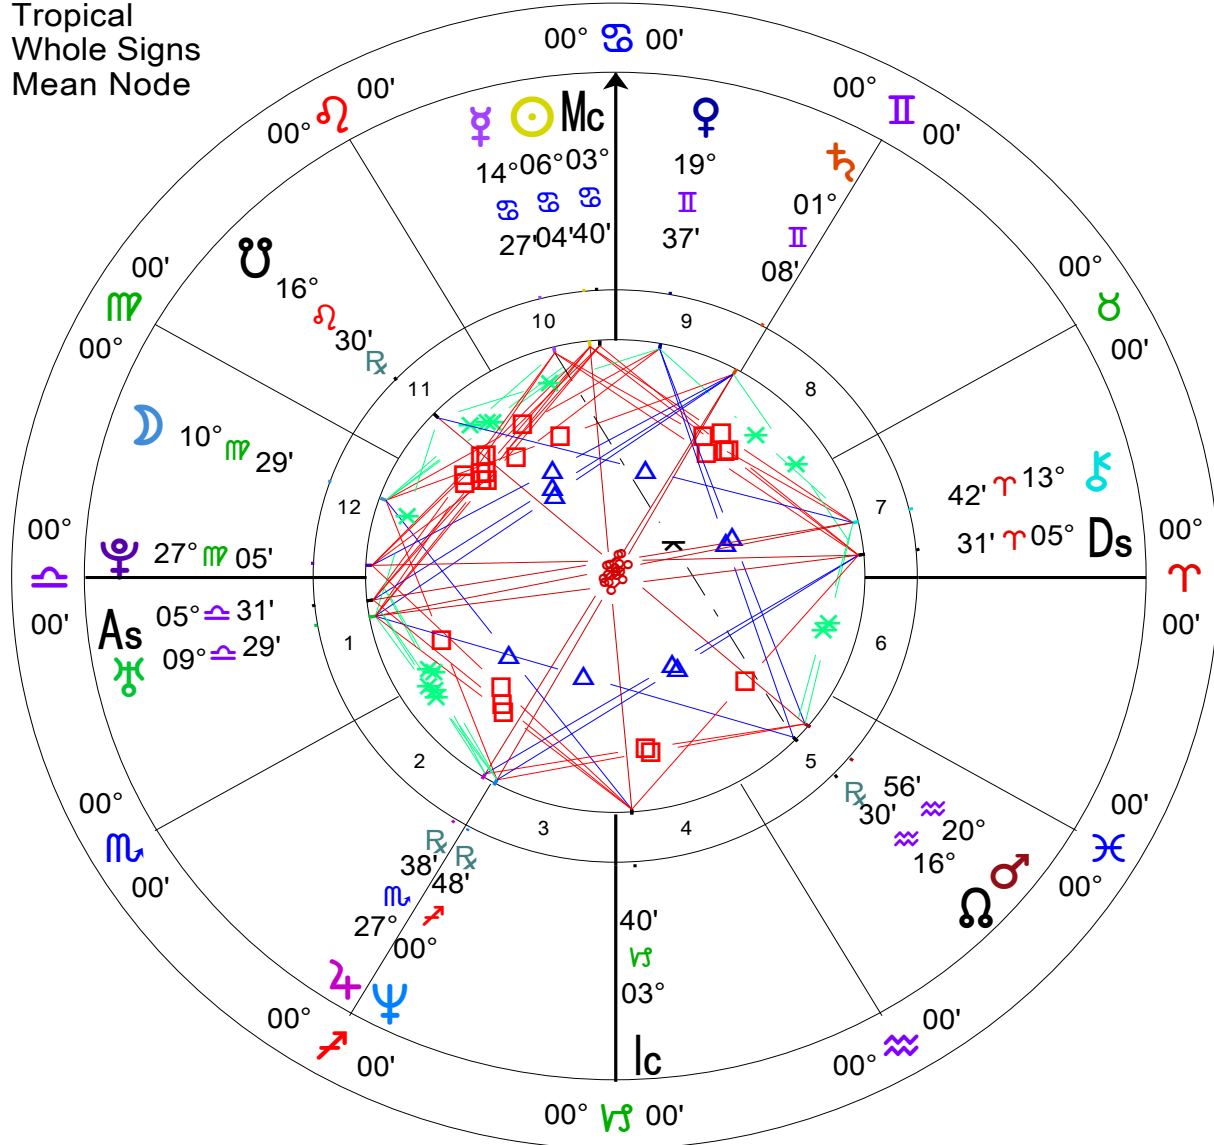

# Kamala Harris

Natal  
Oct 20 1964, Tue  
9:28 PM PDT +7:00  
Oakland, California  
Geocentric  
Tropical  
Whole Sign

\*Age 56 Venus Return  
\*Nodal Return  
\*Pluto square her Sun & Moon

Elon Musk  
 Natal Chart  
 Jun 28 1971, Mon  
 12:00 pm EET -2:00  
 Pretoria, South Africa  
 25°S45' 028°E10'  
 Geocentric  
 Tropical  
 Whole Signs  
 Mean Node