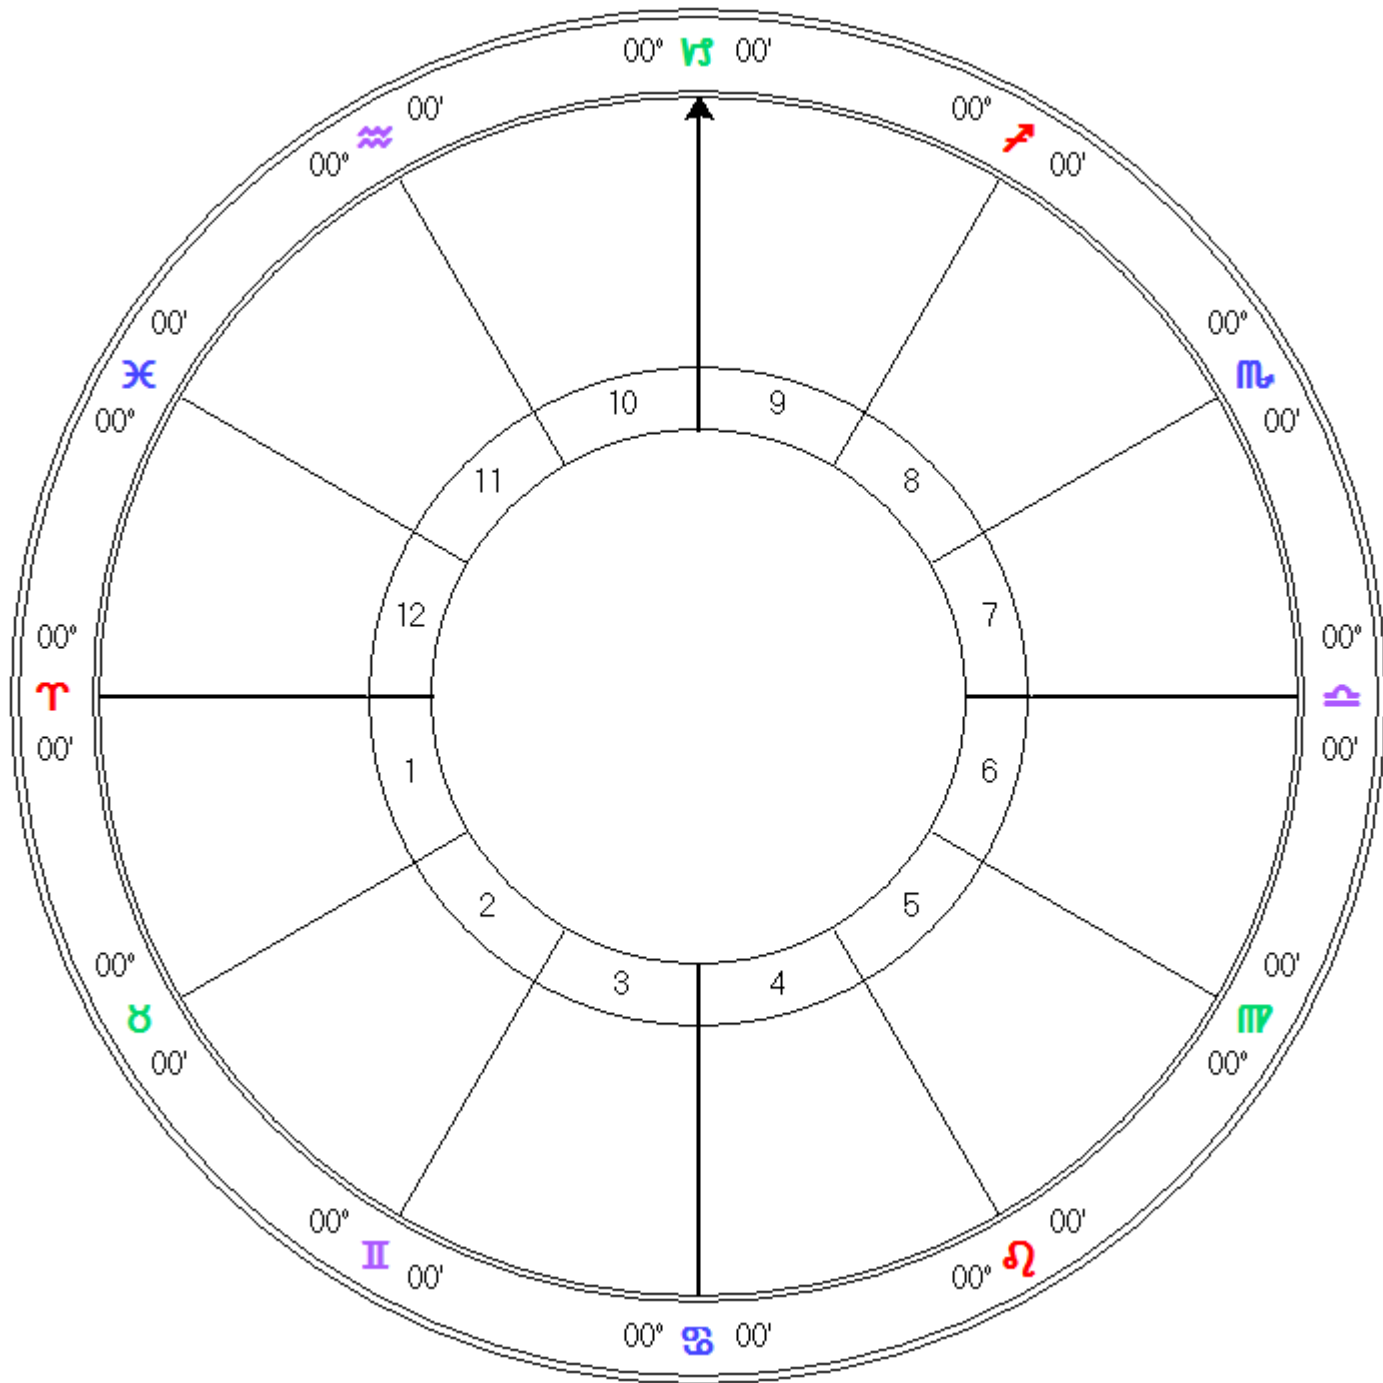

Feminine

♑ Capricorn ♓ Pisces ♉ Taurus ♋ Cancer ♍ Virgo ♏ Scorpio

Masculine

♒ Aquarius ♈ Aries ♊ Gemini ♌ Leo ♎ Libra ♐ Sagittarius

Moon Nodes: ♋ North Node ♏ South Node

	Householder	Self-Interest	In Service To Spirit
Earth/Feminine	Capricorn	Taurus	Virgo
Fire/Masculine	Aries	Leo	Sagittarius
Water/Feminine	Cancer	Scorpio	Pisces
Air/Masculine	Libra	Aquarius	Gemini