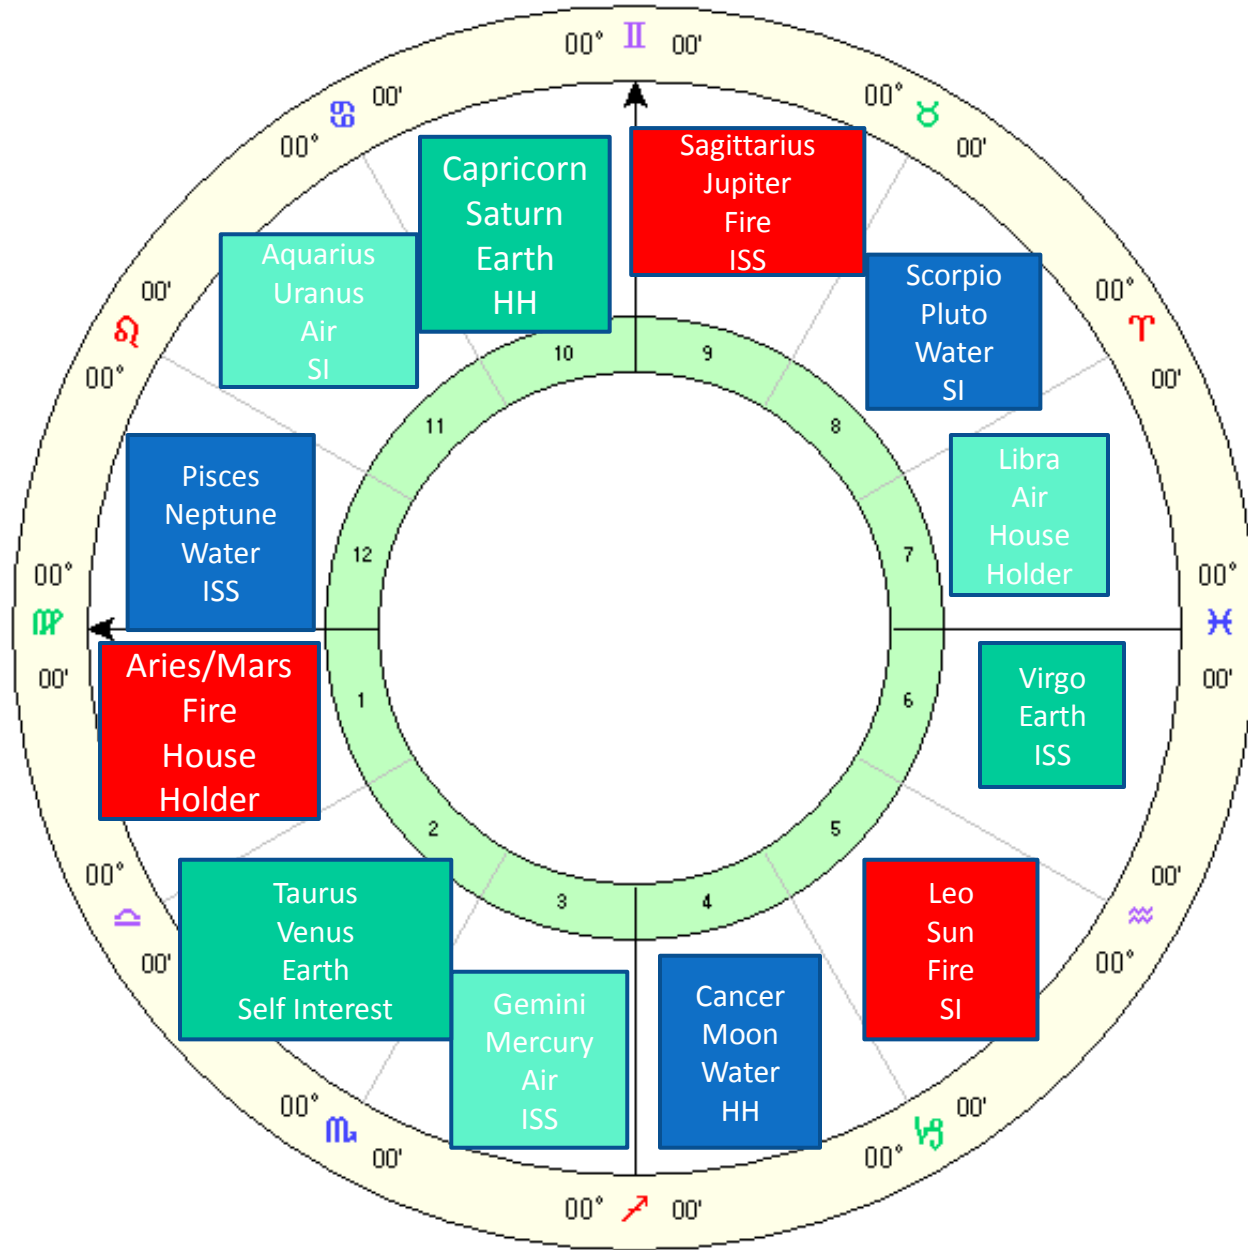

Feminine

♑ Capricorn ♓ Pisces ♉ Taurus ♋ Cancer ♍ Virgo ♏ Scorpio

Masculine

♒ Aquarius ♈ Aries ♊ Gemini ♌ Leo ♎ Libra ♐ Sagittarius

Moon Nodes: ♋ North Node ♏ South Node

	Householder	Self-Interest	In Service To Spirit
Earth/Feminine	Capricorn	Taurus	Virgo
Fire/Masculine	Aries	Leo	Sagittarius
Water/Feminine	Cancer	Scorpio	Pisces
Air/Masculine	Libra	Aquarius	Gemini

How to figure out the strength of your Elements

Planet	Points for the element of the planet	Element Planet Represents	Planet in its own element	This is optional to add a point when the Planet in its own sign	
Sun	4	Fire	1	1	Leo
Moon	4	Water	1	1	Cancer
Mercury	4	Air	1	1	Gemini
Venus	4	Earth and Water	1	1	Taurus
Mars	4	Fire and Air	1	1	Aries
Jupiter	2	Fire	1	1	Sagittarius
Saturn	1	Earth	1	1	Capricorn
Uranus	1	Air	1	1	Aquarius
Neptune	1	Water	1	1	Pisces
Pluto	1	Water	1	1	Scorpio